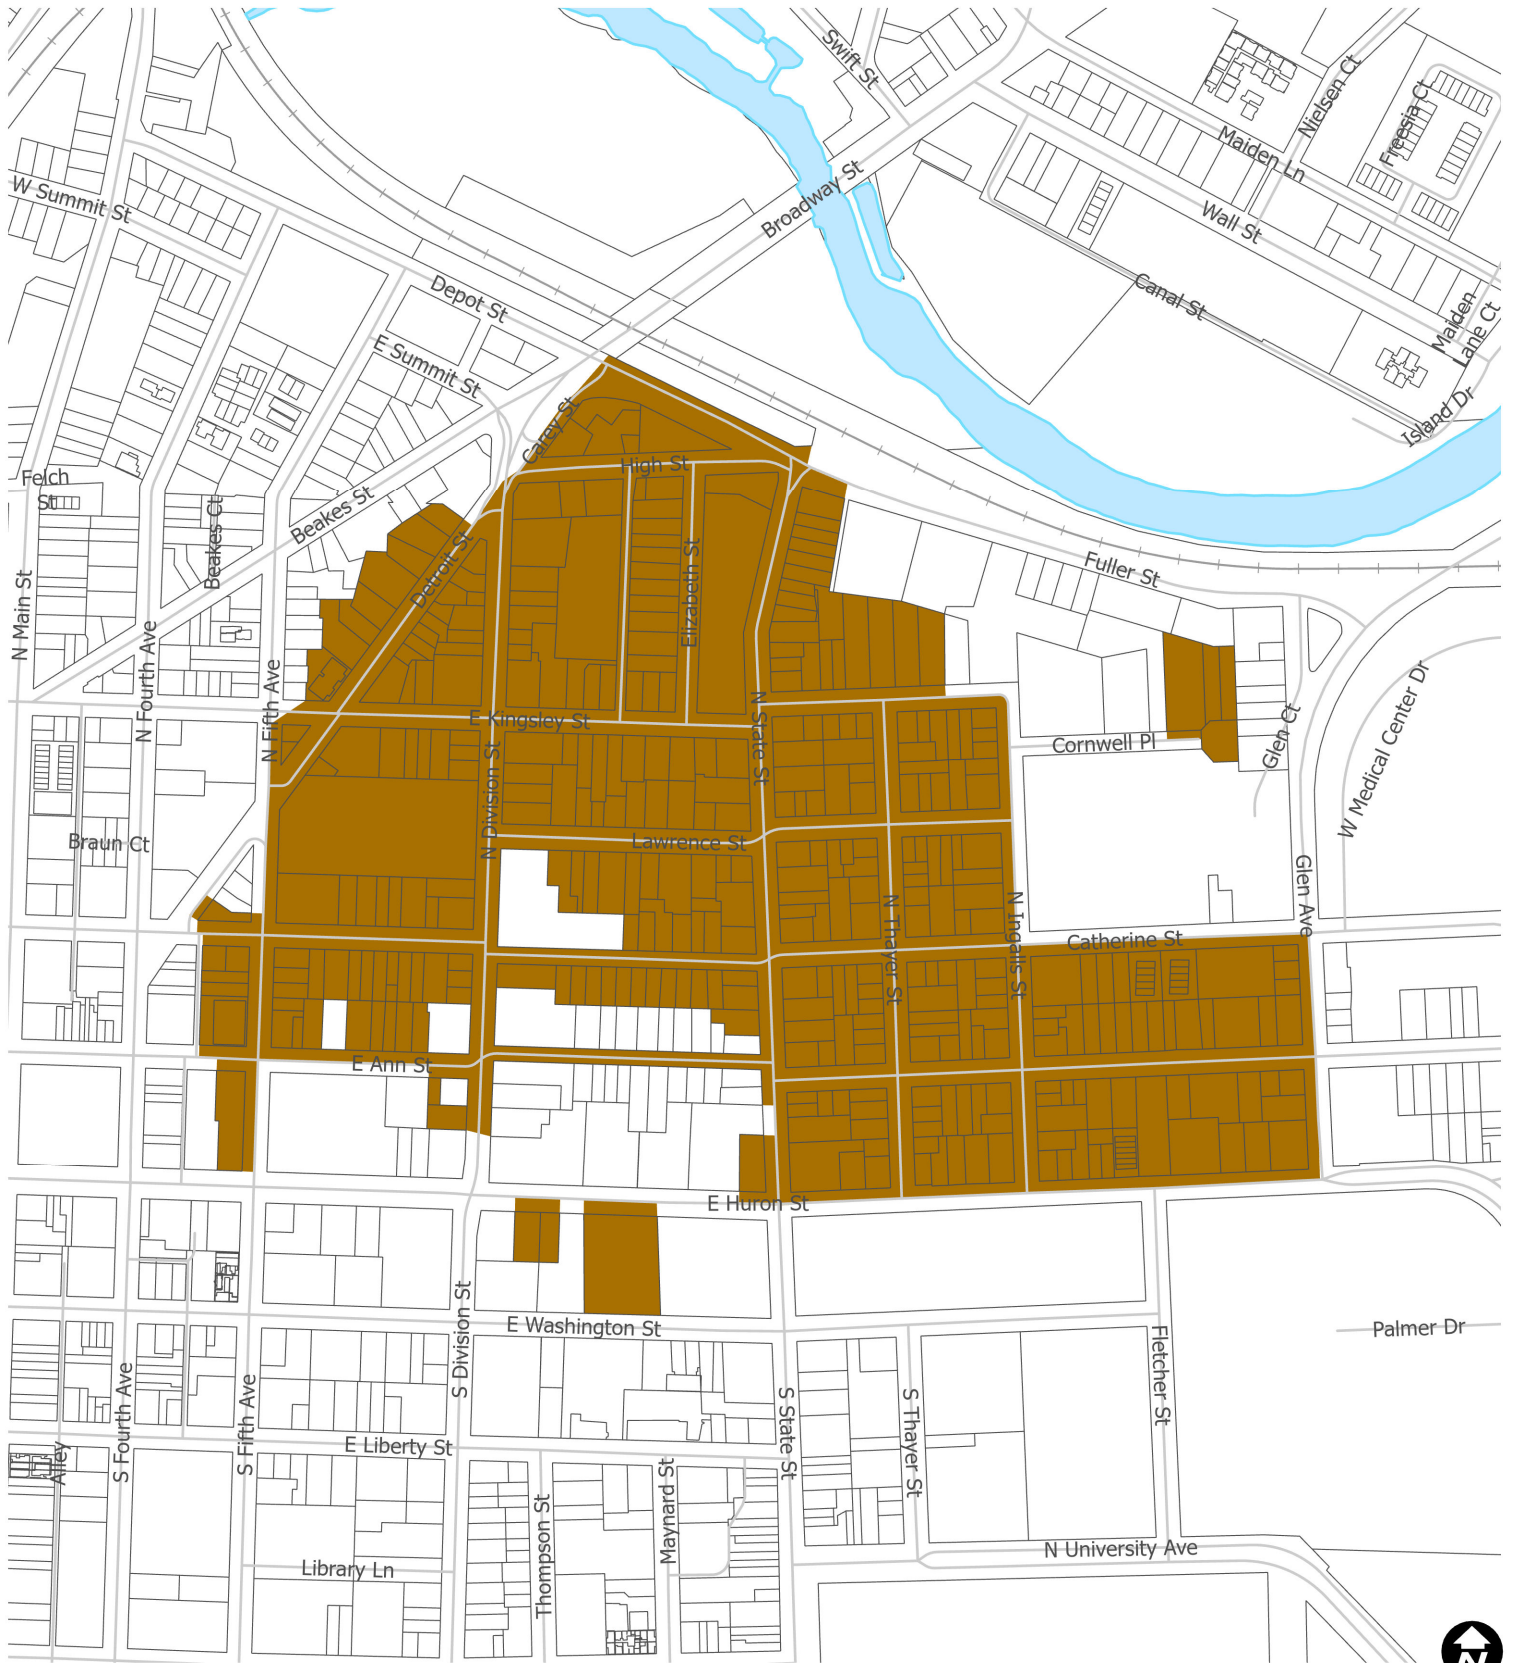

City of Ann Arbor Historic District Map

Old Fourth Ward