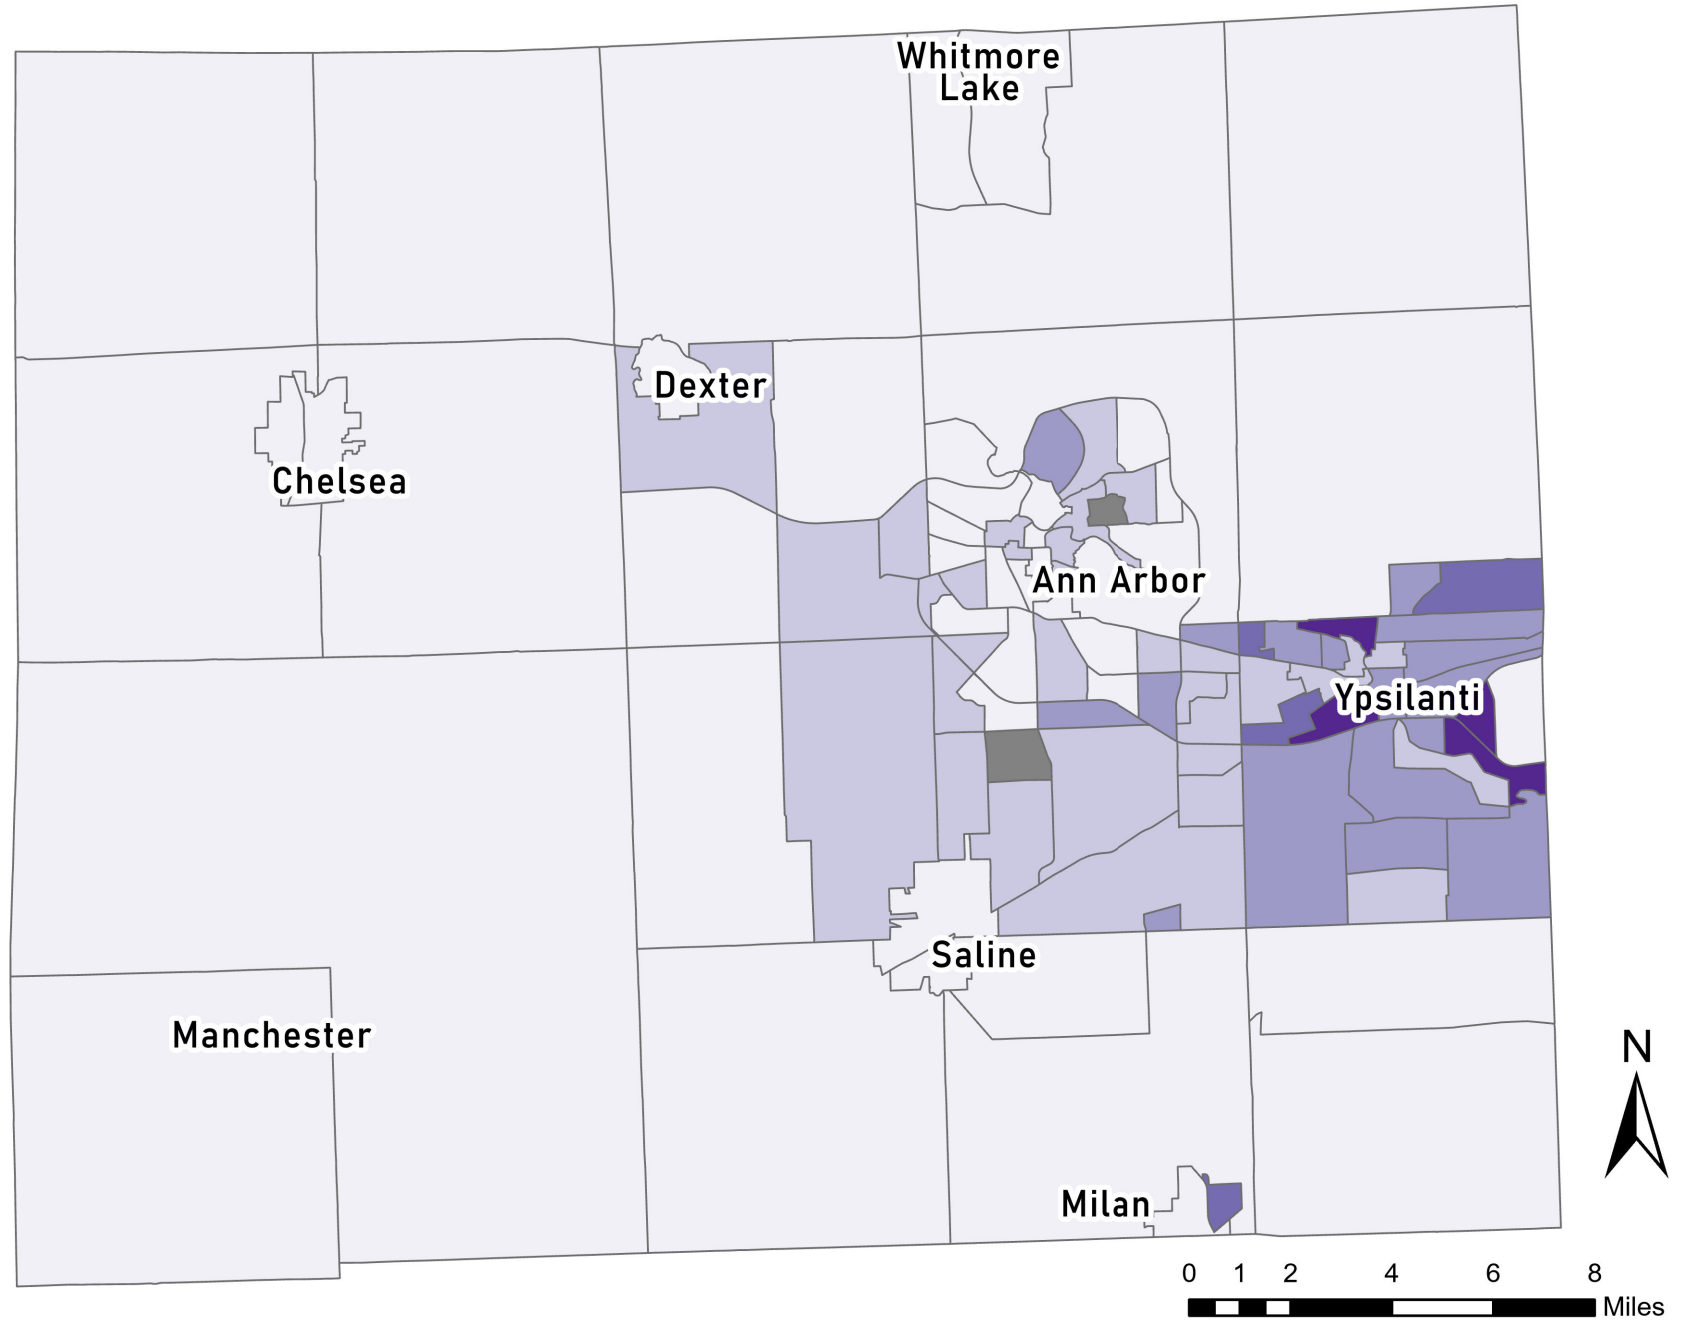

Black or African American Population Percentage by Census Tract

Washtenaw County, 2020

Data Sources: City of Ann Arbor, U.S. Census Bureau 2016-2020 American Community Survey 5-Year Estimates, Table B03002

Map Prepared: October 2022

Copyright 2022 City of Ann Arbor, Michigan

No part of this product shall be reproduced or transmitted in any form or by any means, electronic or mechanical, for any purposes, without prior written permission from the City of Ann Arbor.