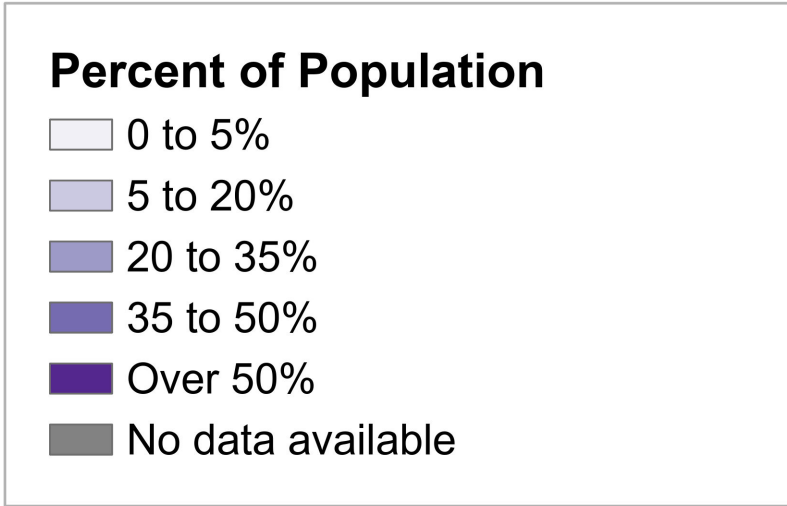

Black or African American Population Percentage by Census Tract

Washtenaw County, 2020

Data Sources: City of Ann Arbor, U.S. Census Bureau 2016-2020 American Community Survey 5-Year Estimates, Table B03002