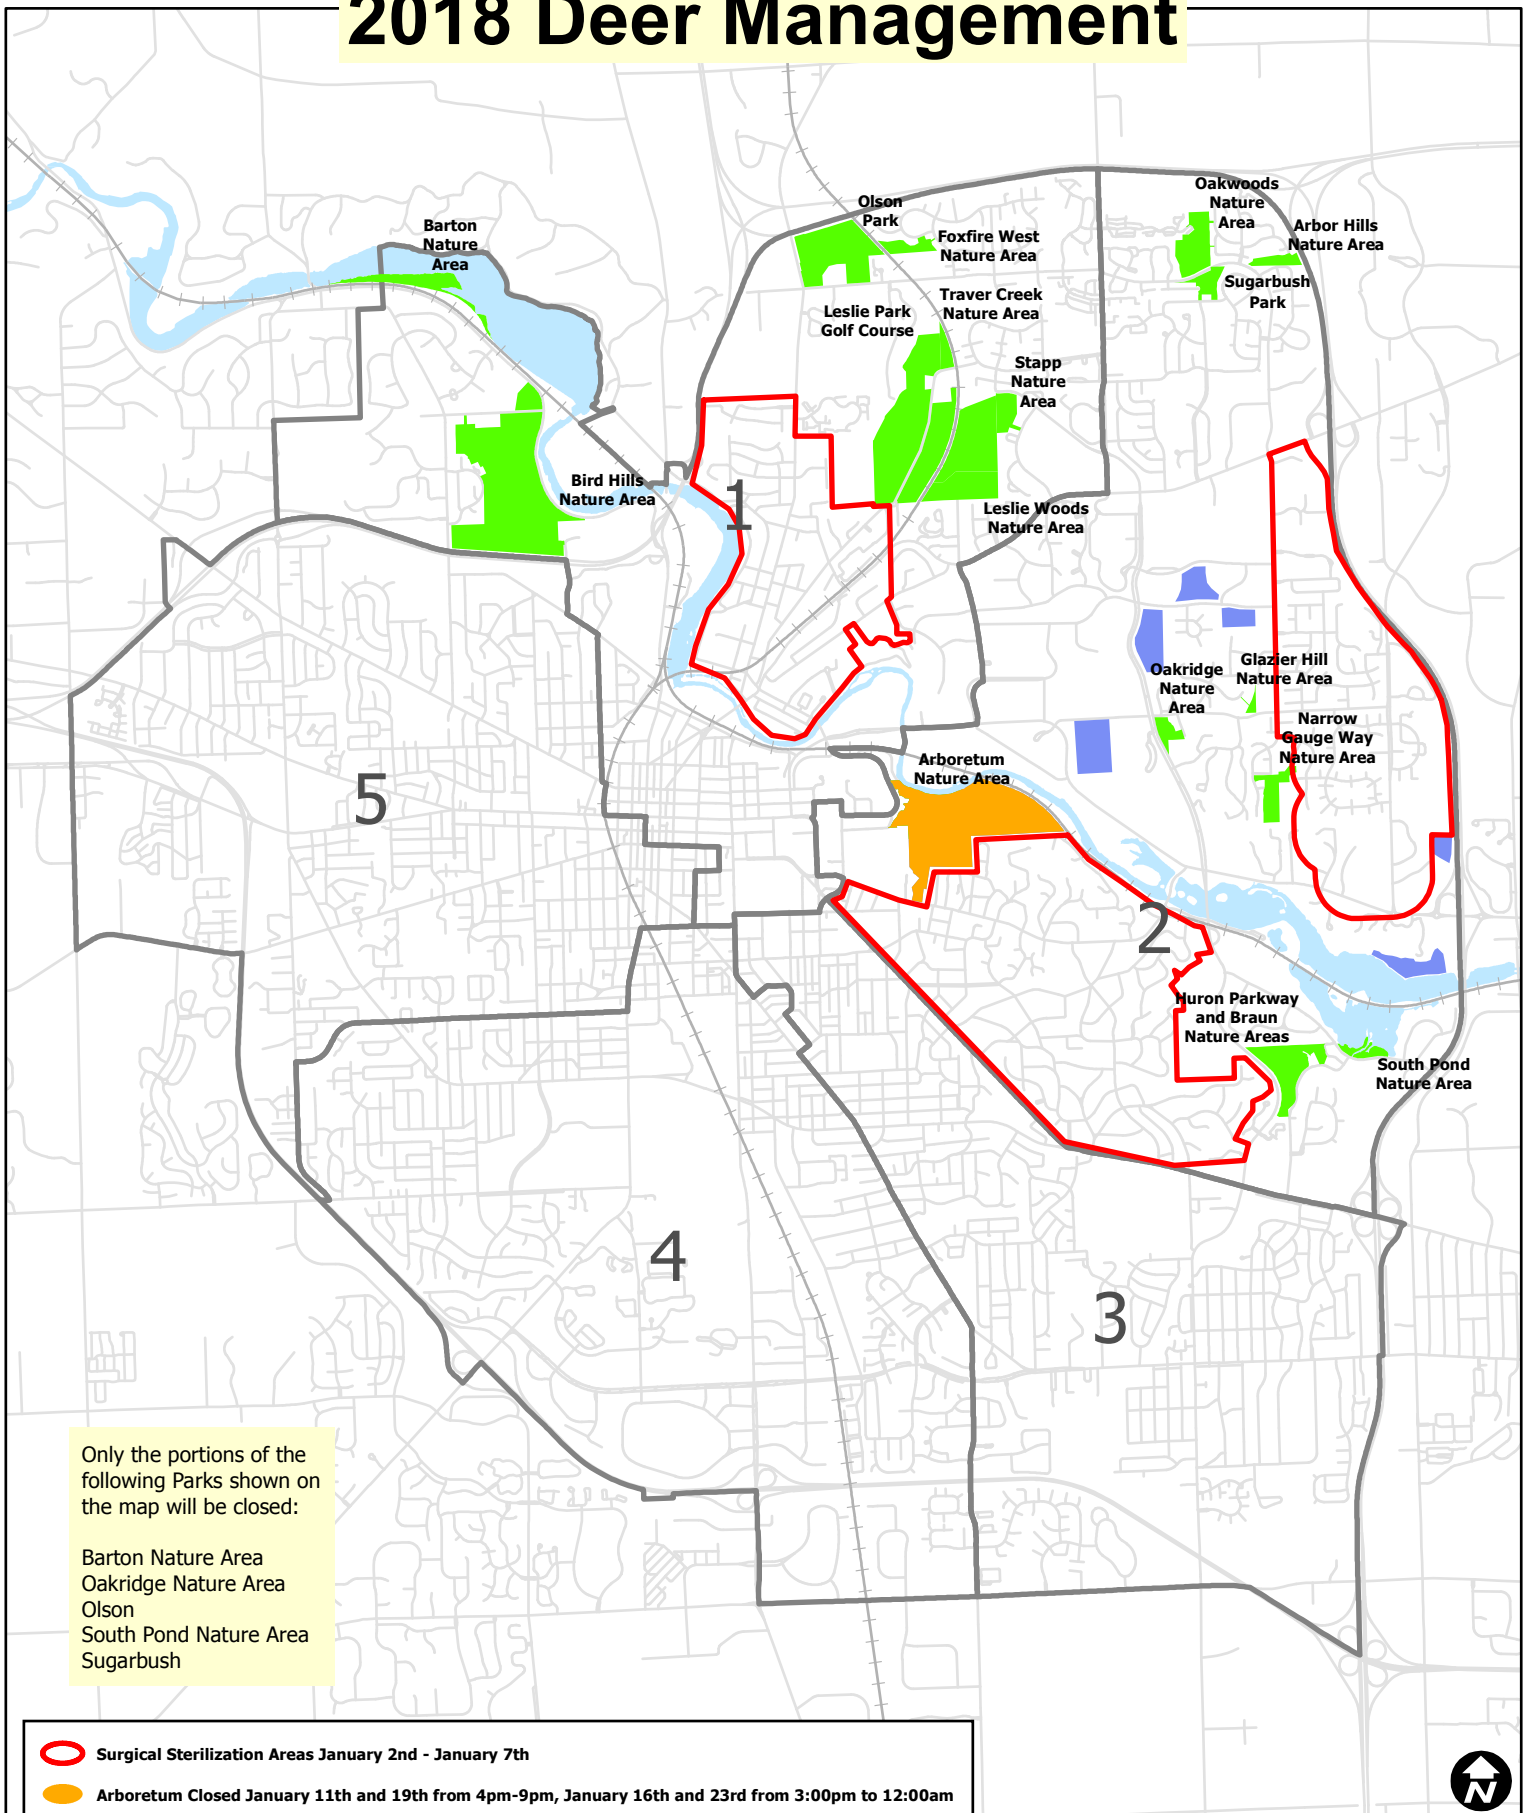

2018 Deer Management

Only the portions of the following Parks shown on the map will be closed:

- Barton Nature Area
- Oakridge Nature Area
- Olson
- South Pond Nature Area
- Sugarbush

- Surgical Sterilization Areas January 2nd - January 7th
- Arboretum Closed January 11th and 19th from 4pm-9pm, January 16th and 23rd from 3:00pm to 12:00am
- City Parks Closed January 8th - January 31st from 3:00pm to 12:00am
- University Lands Closed January 8th - January 31st from 3:00pm to 12:00am
- Wards
- Huron River

Map date 1/3/2018
 Any aerial imagery is circa 2015 unless otherwise noted
 Terms of use: www.a2gov.org/terms