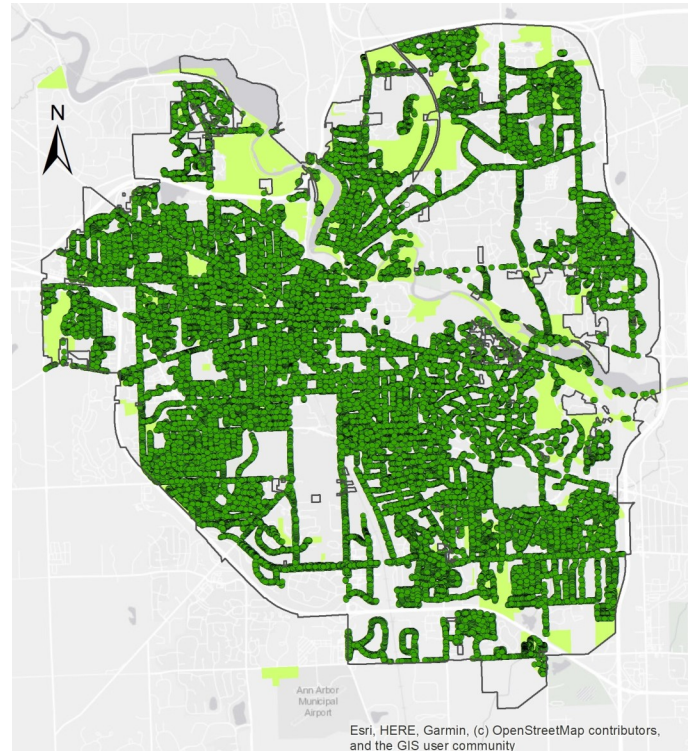

CITY OF ANN ARBOR TREE INVENTORY SUMMARY

Insights from the 2020 public tree inventory and comparison to 2009

56,248
Sites Inventoried

51,806 Trees

3,109 Planting Sites

1,333 Stumps

Ann Arbor has **4,447** more public trees in 2020 than it had in 2009.

Species Diversity is Increasing. The number of maples has decreased 12% since 2009, and there has been an increase in the number of oaks, sycamores, and elms.

\$92 Million

Estimated replacement value of Ann Arbor's 51,806 inventoried