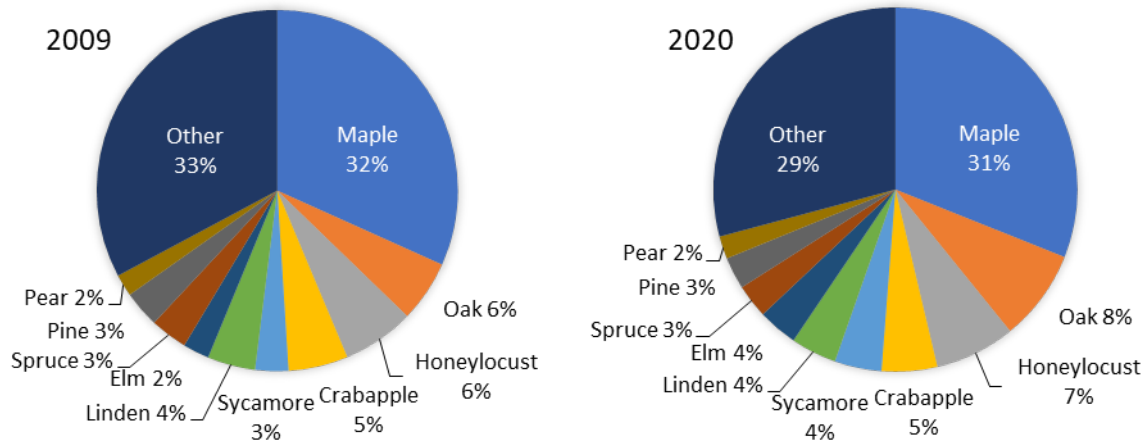

CITY OF ANN ARBOR TREE INVENTORY SUMMARY

Insights from the 2020 public tree inventory and comparison to 2009

56,248
Sites Inventoried

51,806 Trees

3,109 Planting Sites

1,333 Stumps

Ann Arbor has **4,447** more public trees in 2020 than it had in 2009.

Species Diversity is Increasing. The number of maples has decreased 12% since 2009, and there has been an increase in the number of oaks, sycamores, and elms.

\$92 Million

Estimated replacement value of Ann Arbor's 51,806 inventoried