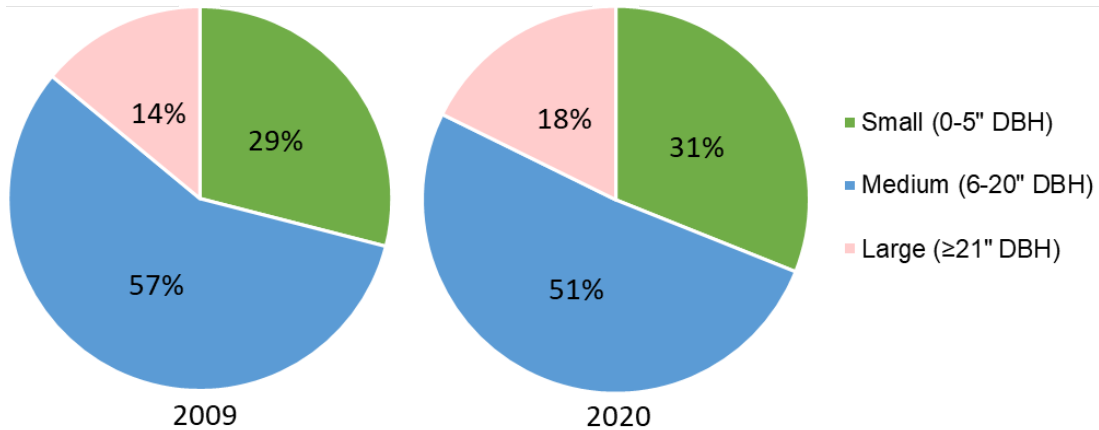

CITY OF ANN ARBOR TREE INVENTORY SUMMARY

Insights from the 2020 public tree inventory and comparison to 2009

56,248
Sites Inventoried

51,806 Trees

3,109 Planting Sites

1,333 Stumps

Ann Arbor has **4,447** more public trees in 2020 than it had in 2009.

Species Diversity is Increasing. The number of maples has decreased 12% since 2009, and there has been an increase in the number of oaks, sycamores, and elms.

\$92 Million

Estimated replacement value of Ann Arbor's 51,806 inventoried

A Growing Urban Forest

Sustained planting and maintenance efforts have led to an increase in the number of large trees (those reaching maturity) and small trees representing newly planted trees.

TREE BENEFITS