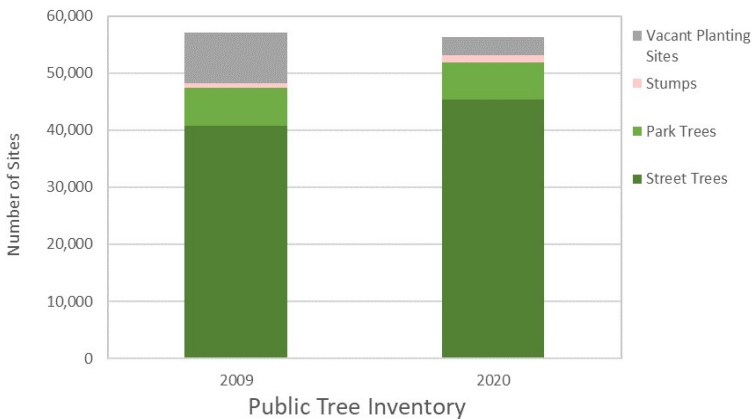

CITY OF ANN ARBOR TREE INVENTORY SUMMARY

Insights from the 2020 public tree inventory and comparison to 2009

56,248
Sites Inventoried

51,806 Trees

3,109 Planting Sites

1,333 Stumps

Ann Arbor has **4,447** more public trees in 2020 than it had in 2009.

Species Diversity is Increasing. The number of maples has decreased 12% since 2009, and there has been an increase in the number of oaks, sycamores, and elms.

\$92 Million

Estimated replacement value of Ann Arbor's 51,806 inventoried