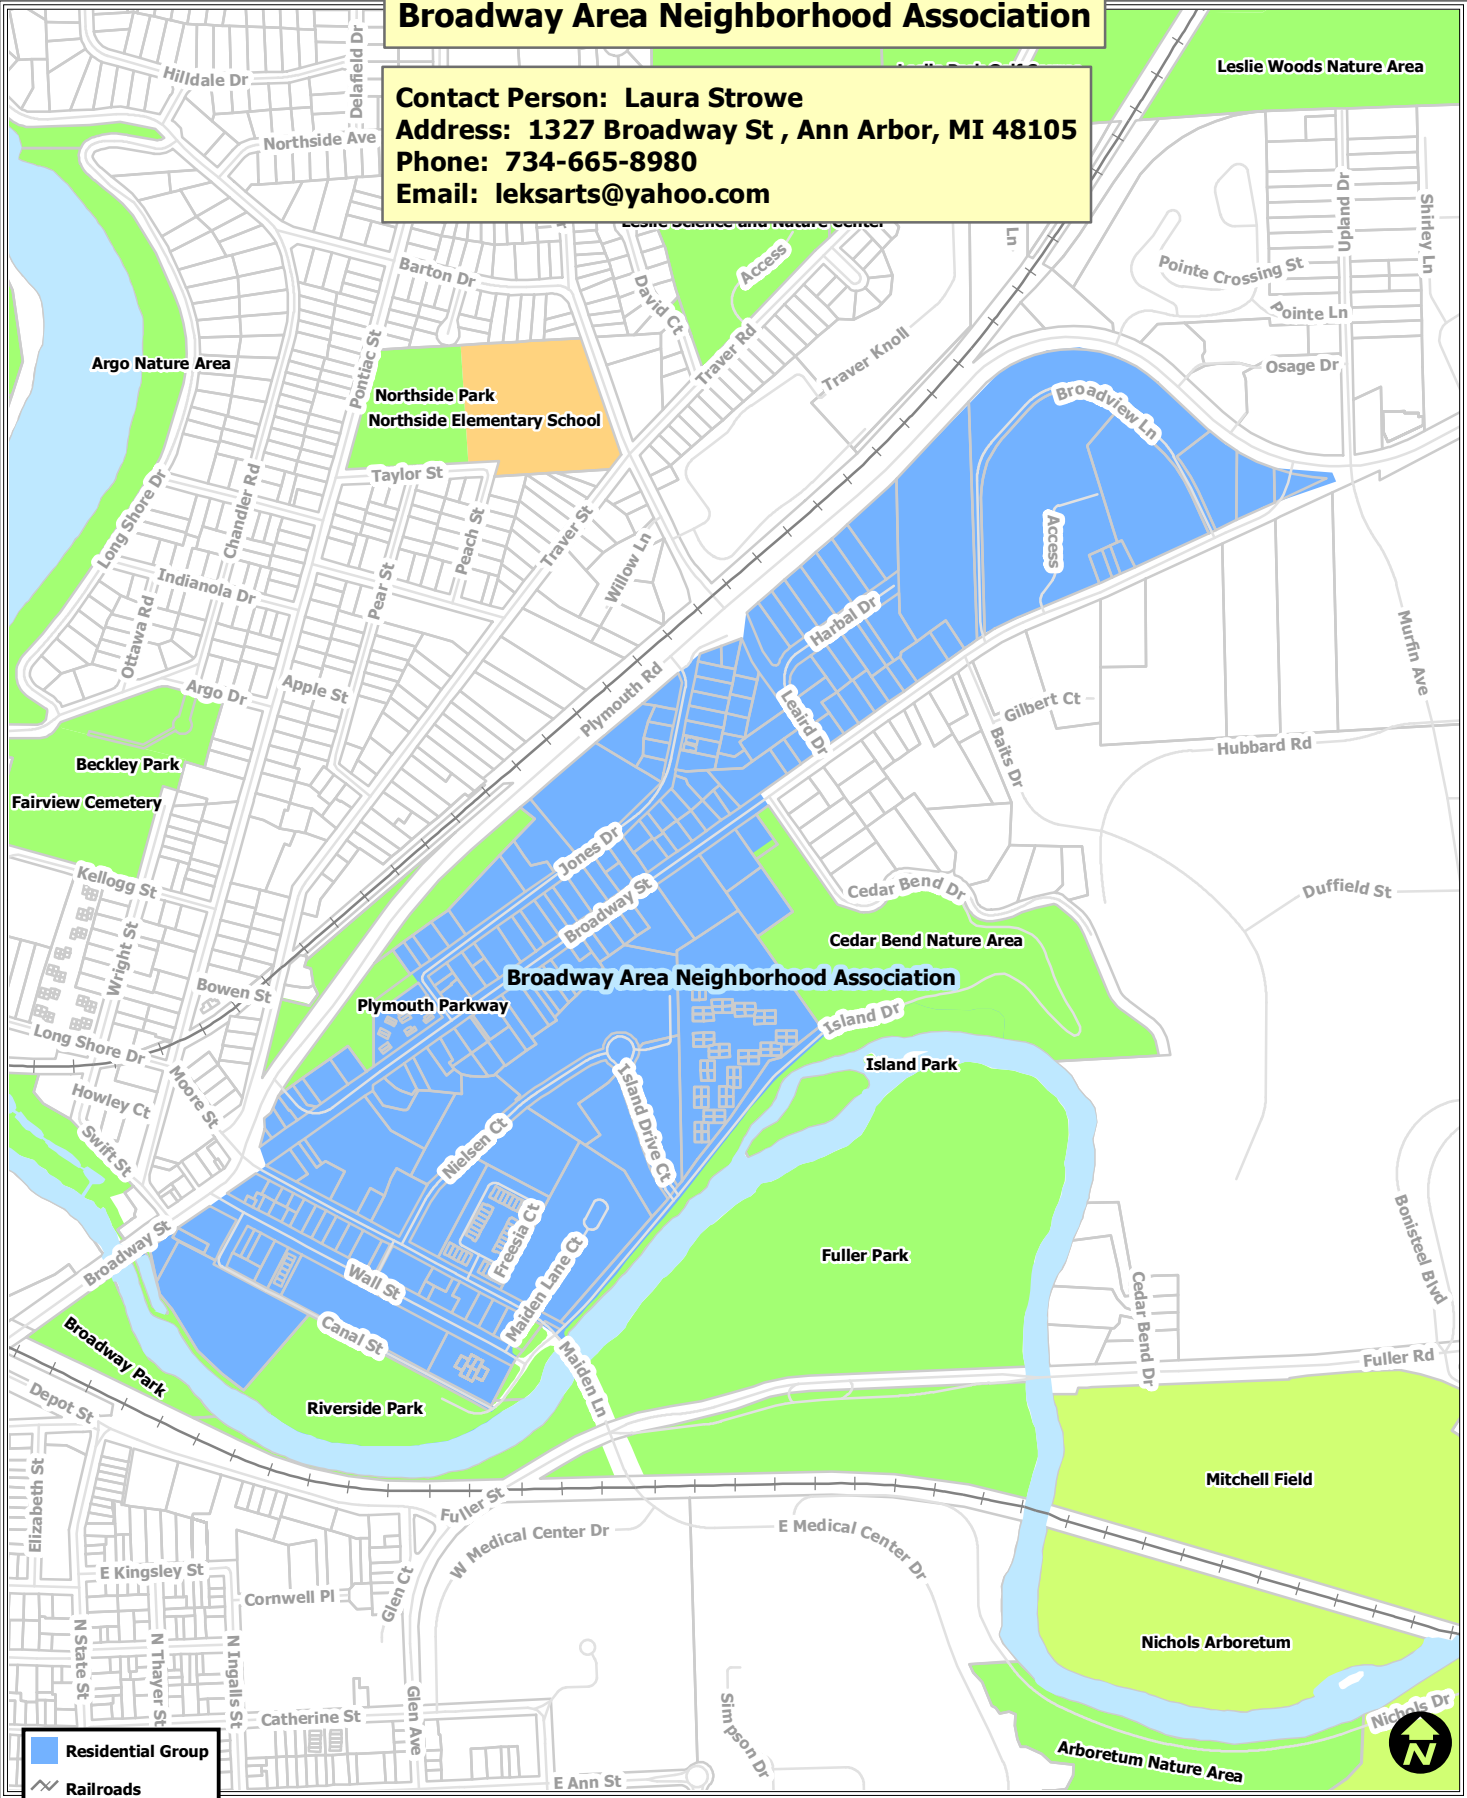

Broadway Area Neighborhood Association

Contact Person: Laura Strowe
Address: 1327 Broadway St , Ann Arbor, MI 48105
Phone: 734-665-8980
Email: leksarts@yahoo.com

- Residential Group
- Railroads
- Parks
- Schools
- Other Open Space
- Parcels
- Huron River