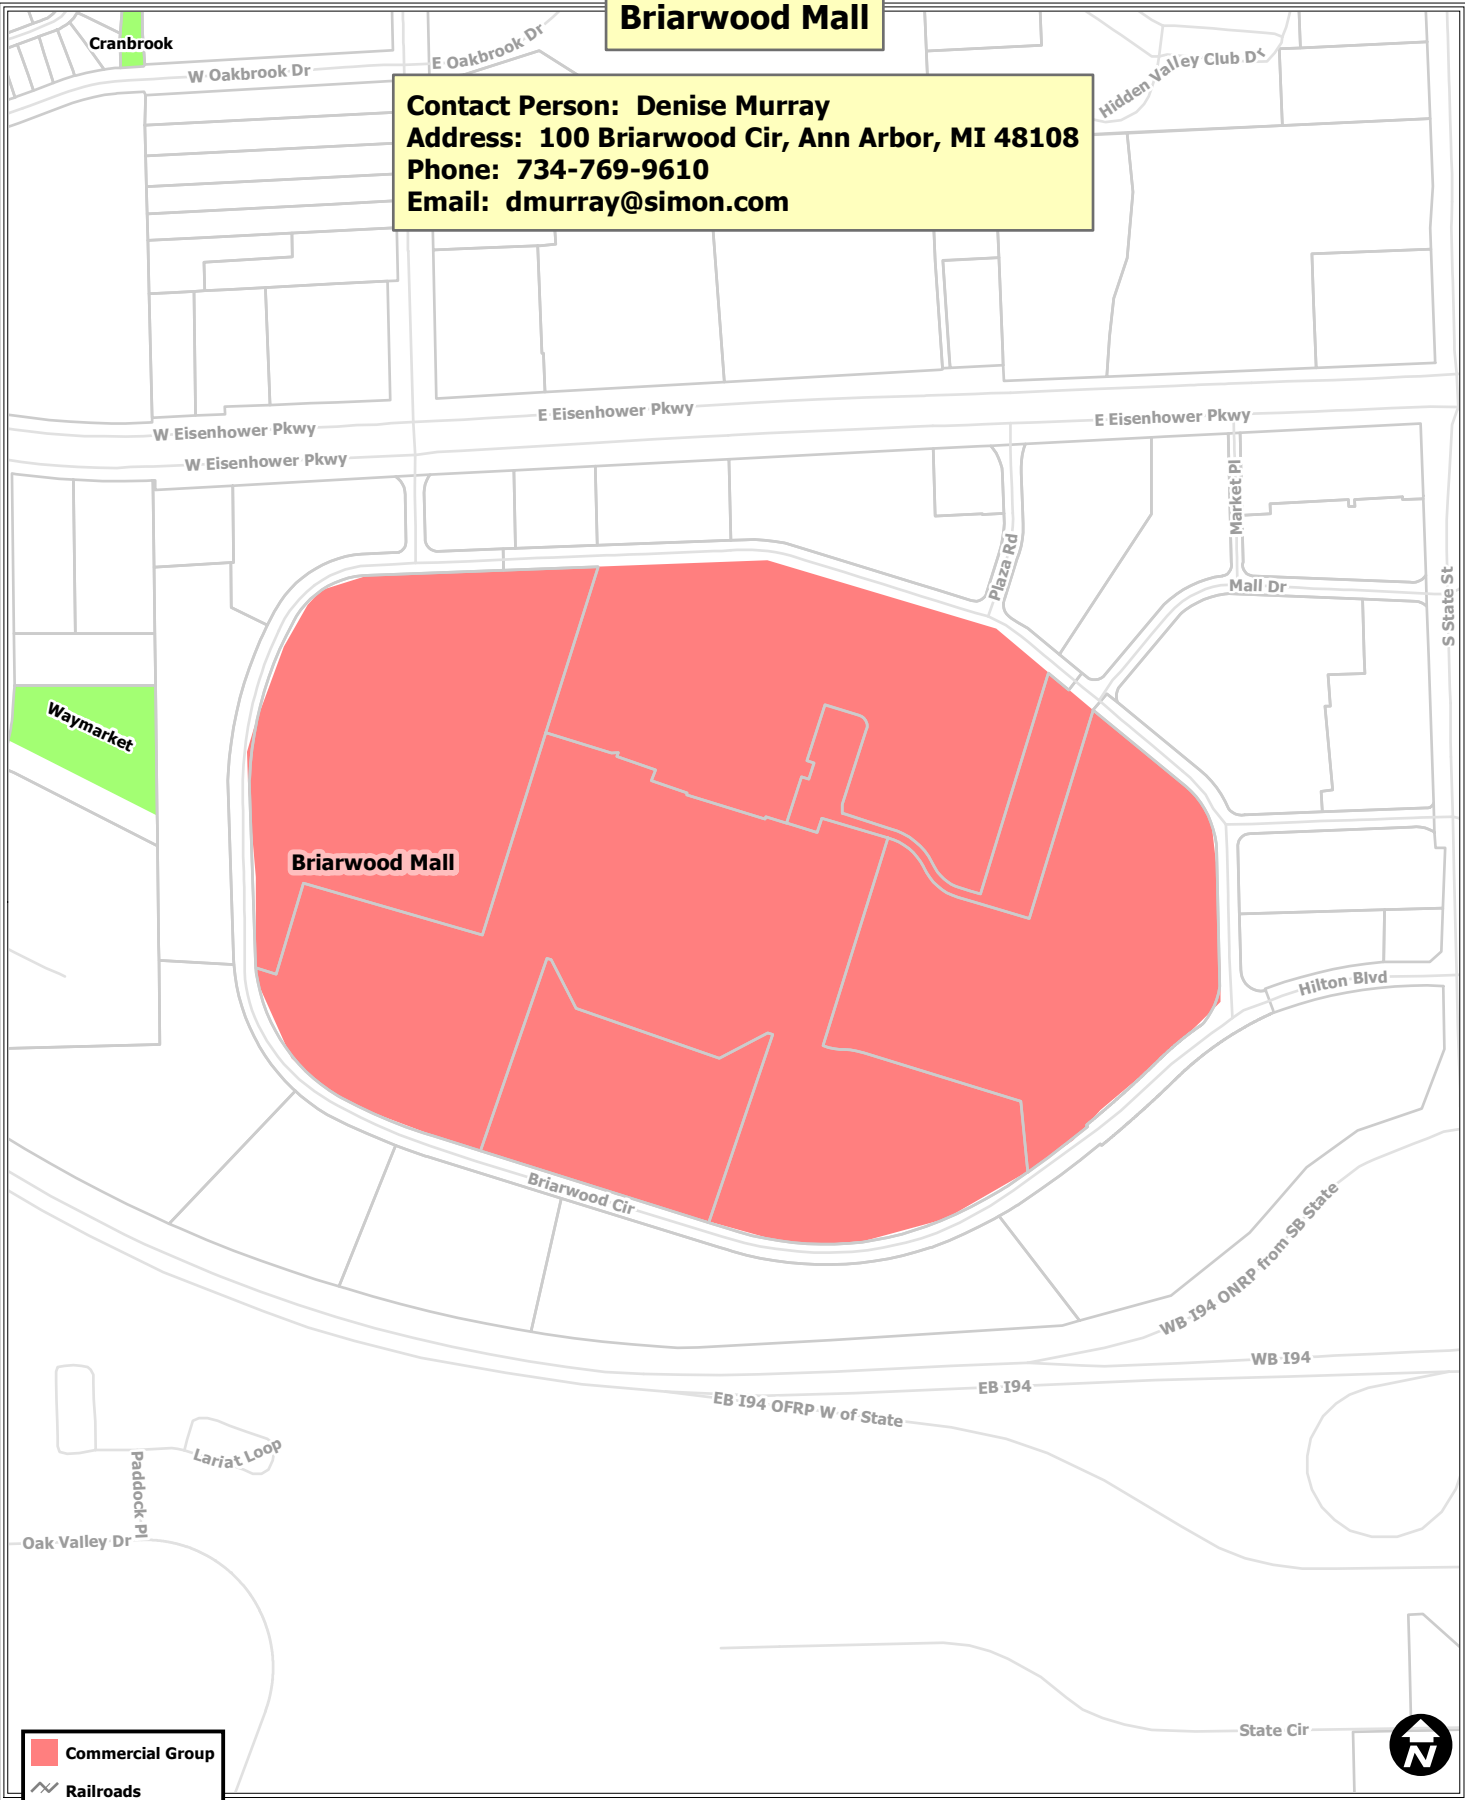

Briarwood Mall

Contact Person: Denise Murray
Address: 100 Briarwood Cir, Ann Arbor, MI 48108
Phone: 734-769-9610
Email: dmurray@simon.com

- Commercial Group
- Railroads
- Parks
- Schools
- Other Open Space
- Parcels
- Huron River