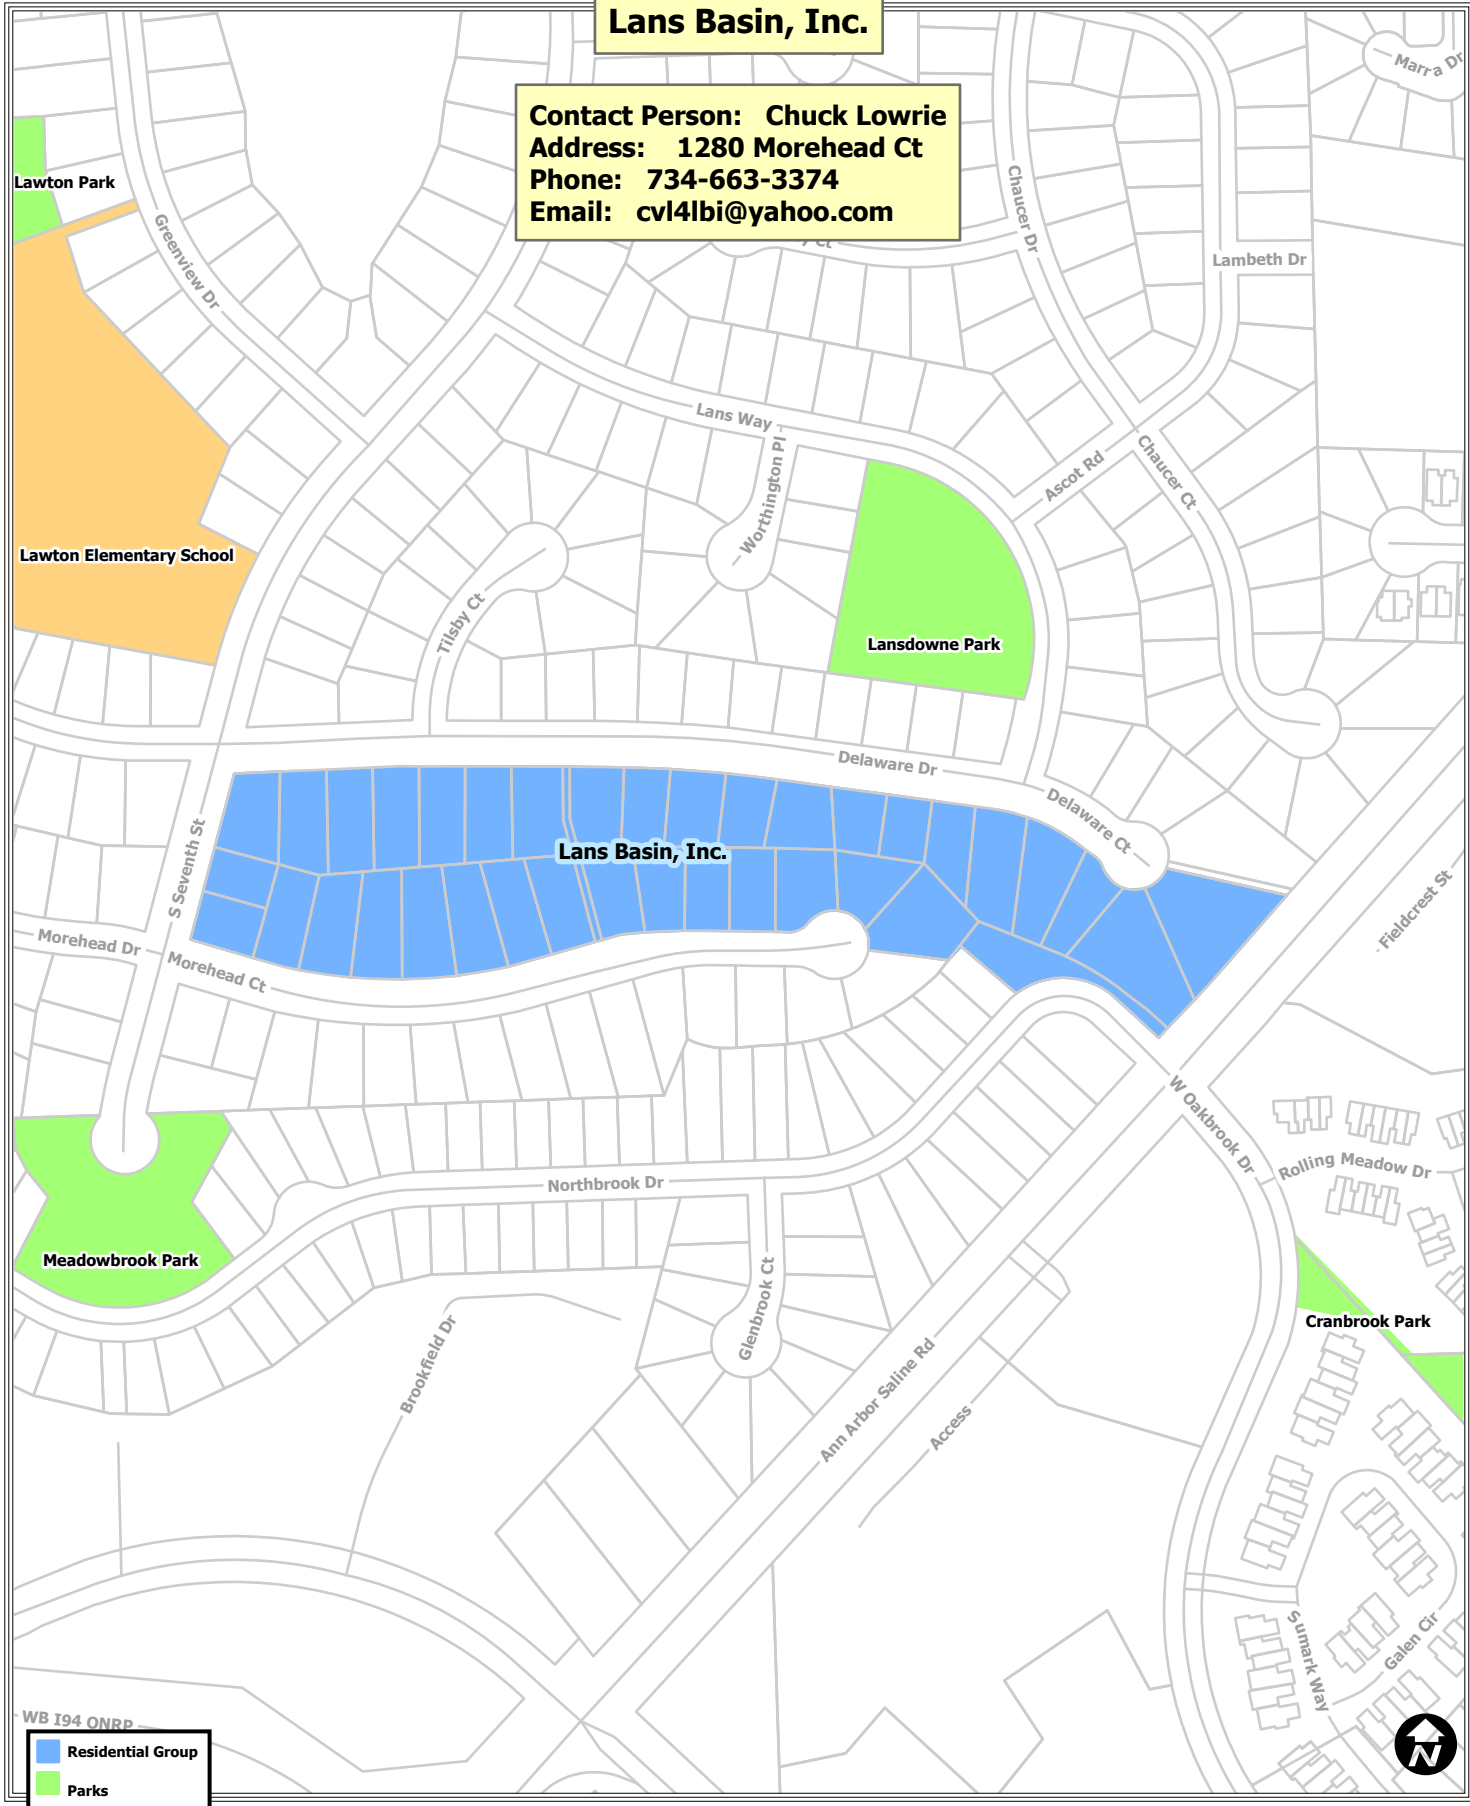

Lans Basin, Inc.

Contact Person: Chuck Lowrie
Address: 1280 Morehead Ct
Phone: 734-663-3374
Email: cvl4lbi@yahoo.com

- Residential Group
- Parks
- Schools
- Other Open Space
- Huron River
- Tax Parcels
- Railroads

Map date 5/17/2024
Any aerial imagery is circa 2023 unless otherwise noted
Terms of use: www.a2gov.org/terms