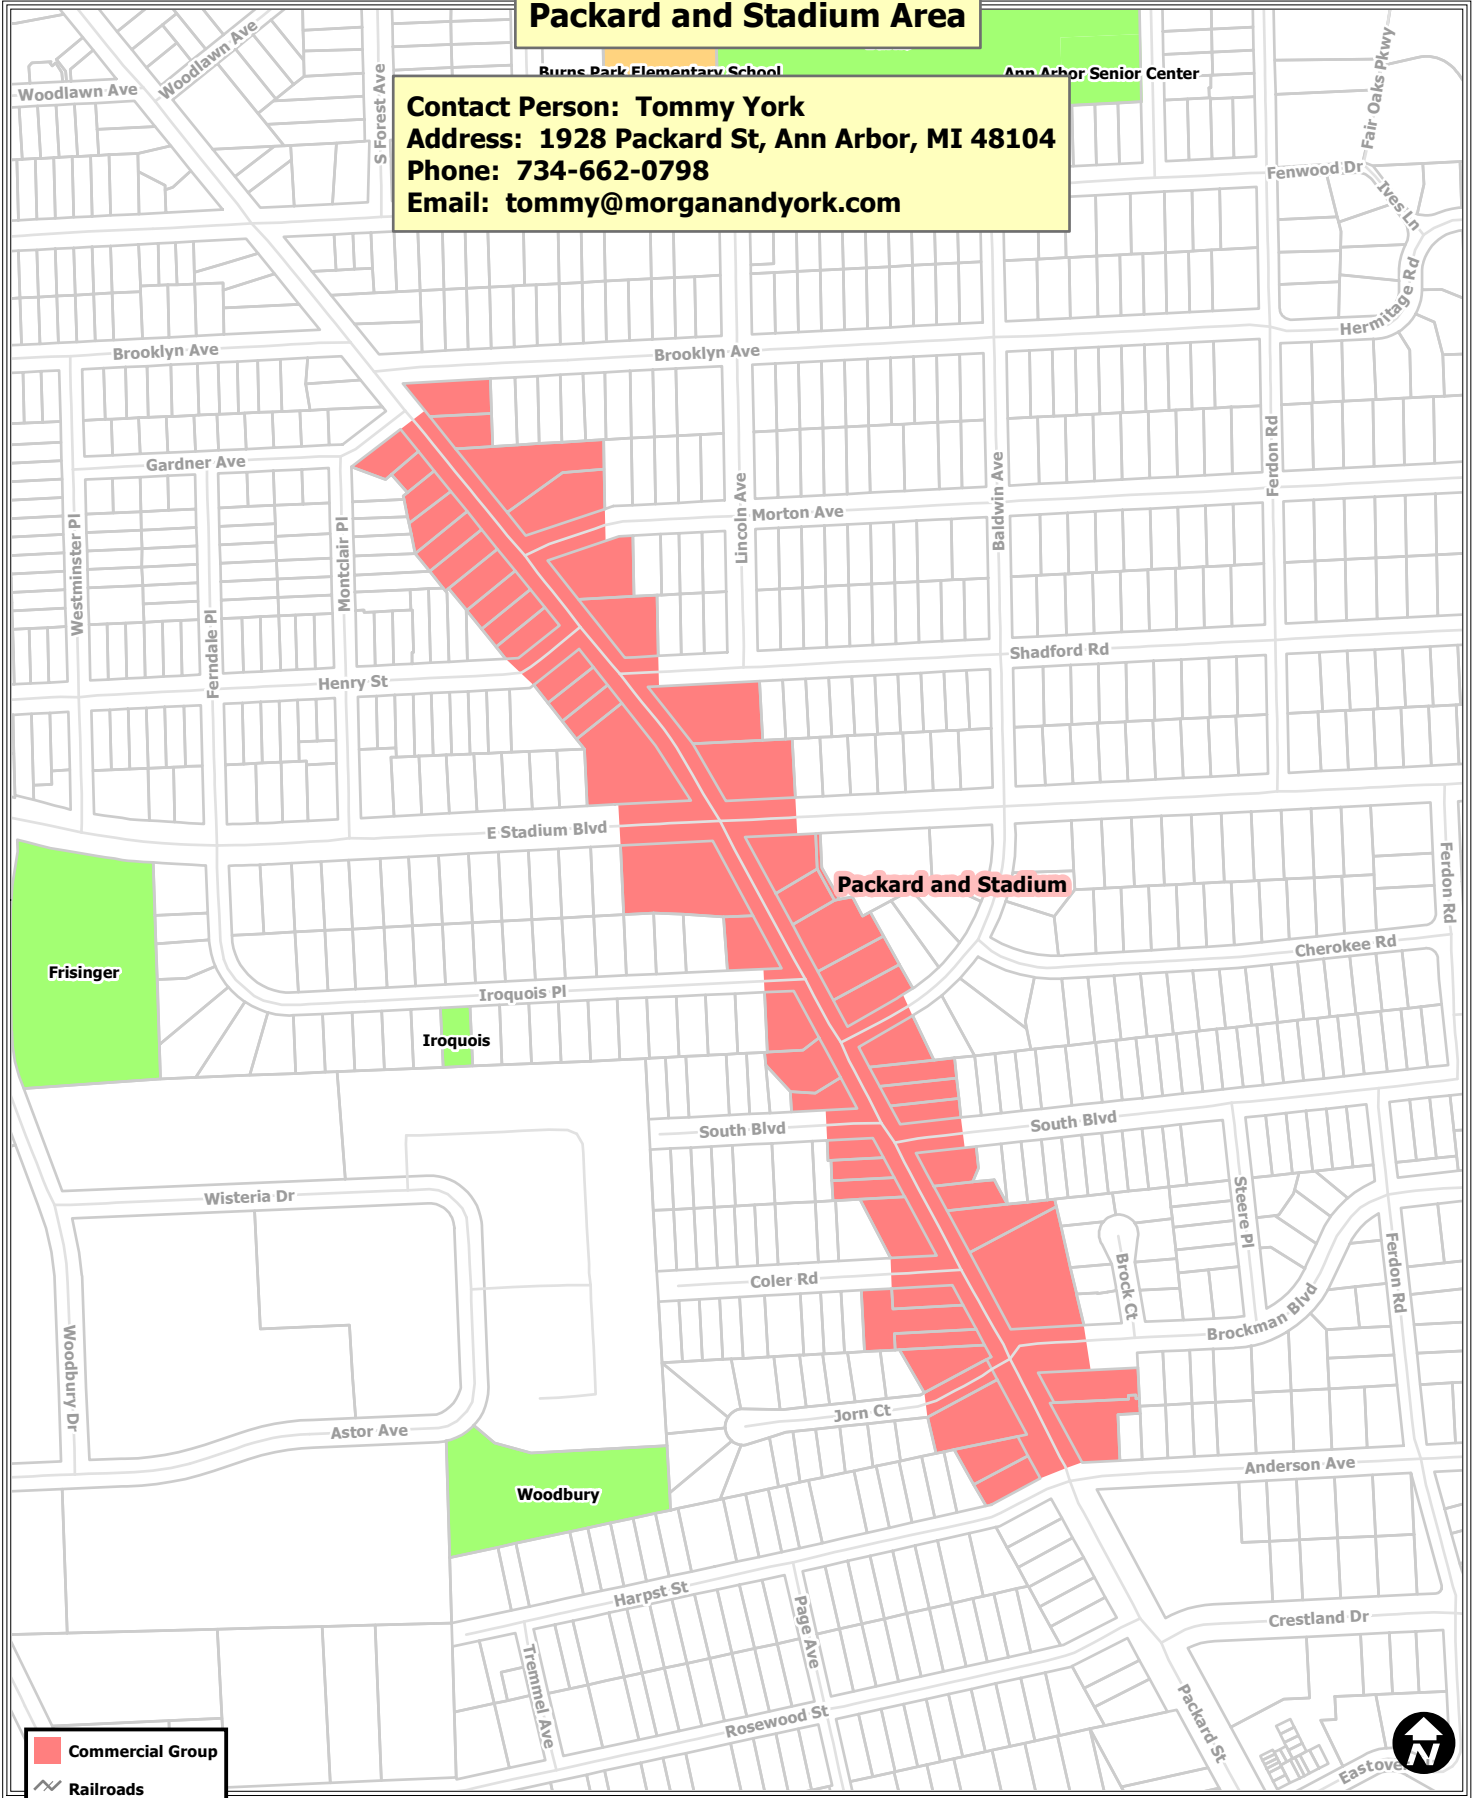

Packard and Stadium Area

Contact Person: Tommy York
Address: 1928 Packard St, Ann Arbor, MI 48104
Phone: 734-662-0798
Email: tommy@morganandyork.com

- Commercial Group
- Railroads
- Parks
- Schools
- Other Open Space
- Parcels
- Huron River