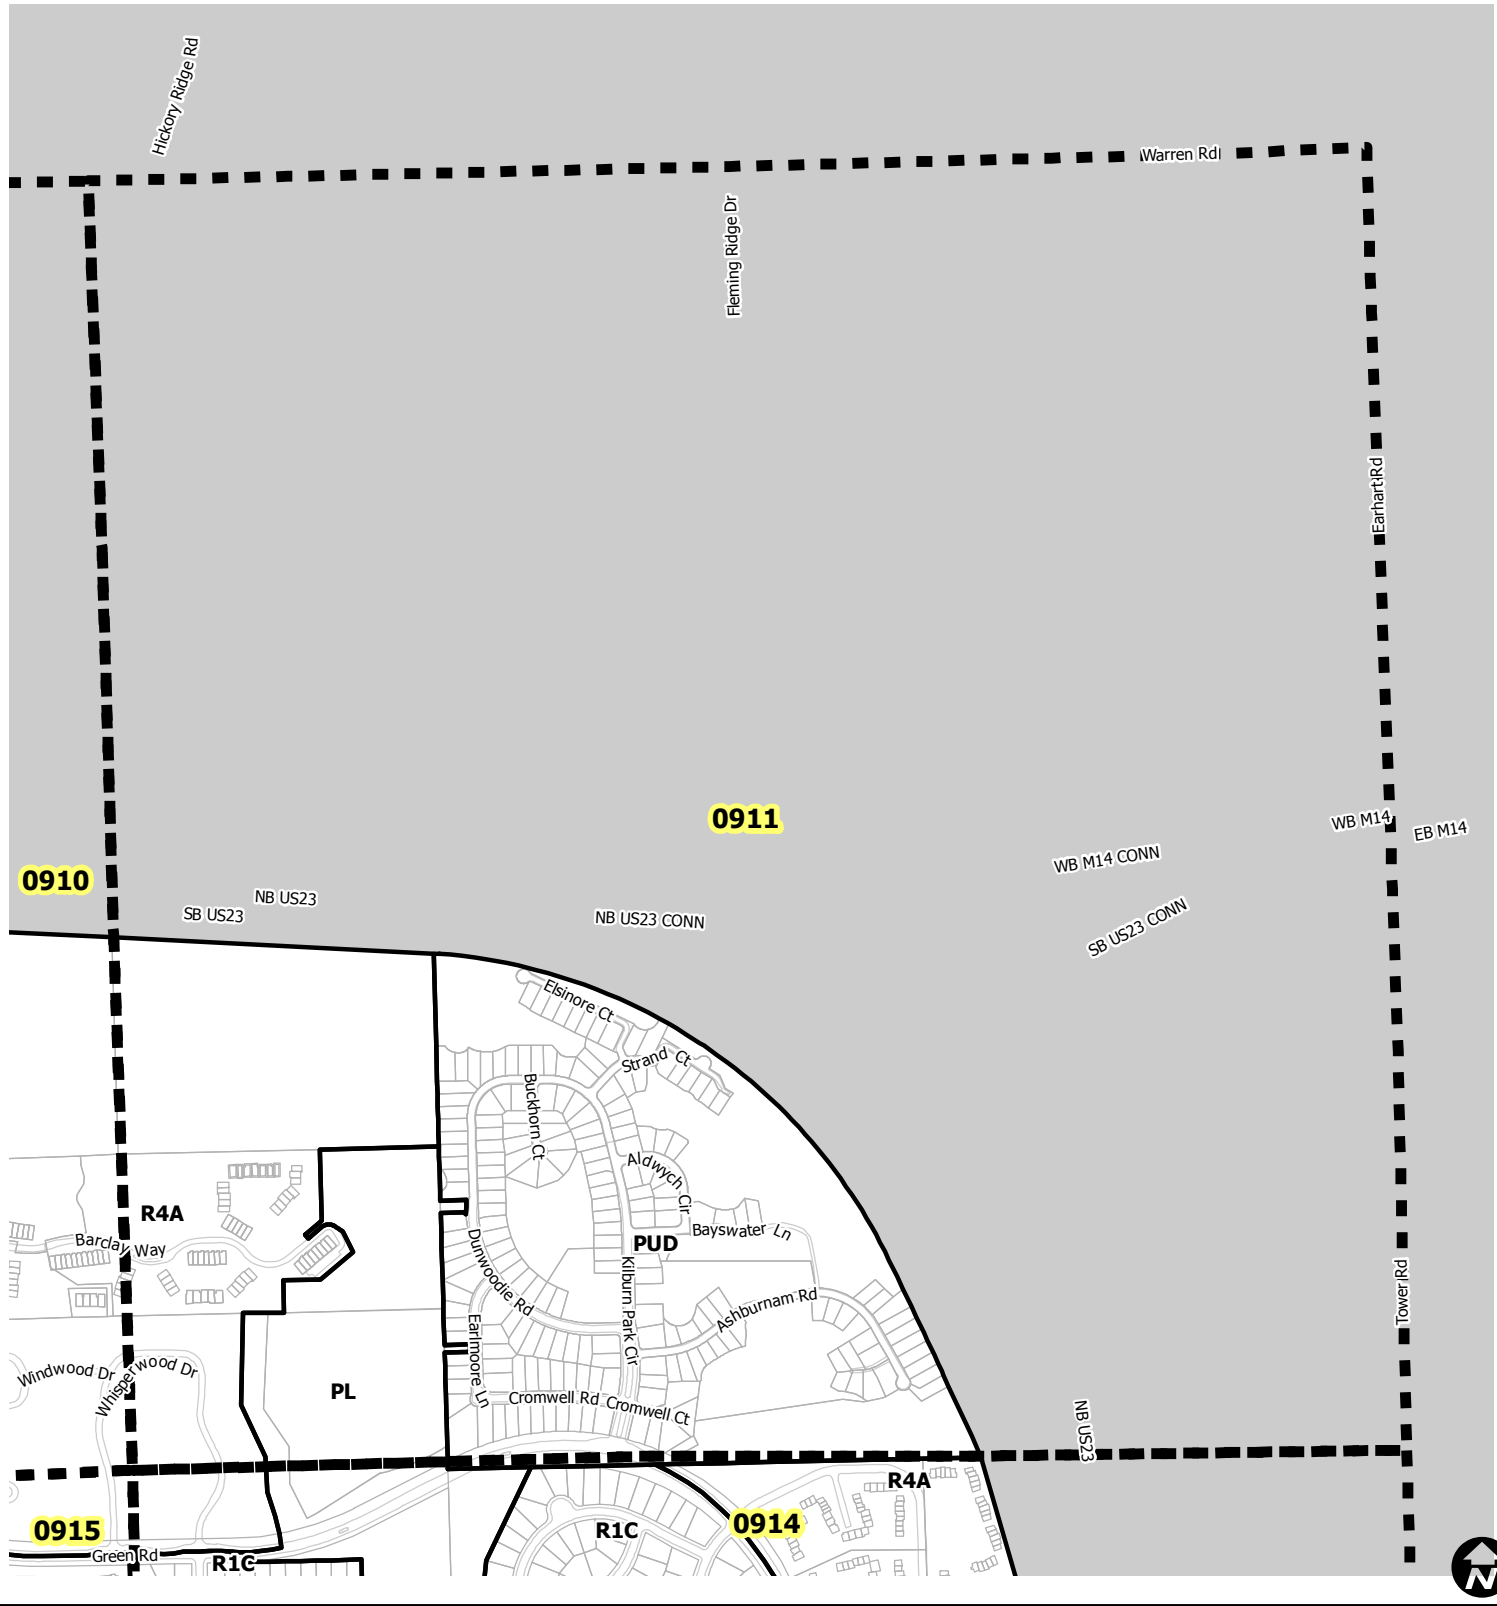

# Ann Arbor City Zoning Map

## SECTION 0911

- Township Zoning
- Section Boundary

Map date 7/2/2019  
 Any aerial imagery is circa 2018  
 unless otherwise noted  
 Terms of use: [www.a2gov.org/terms](http://www.a2gov.org/terms)