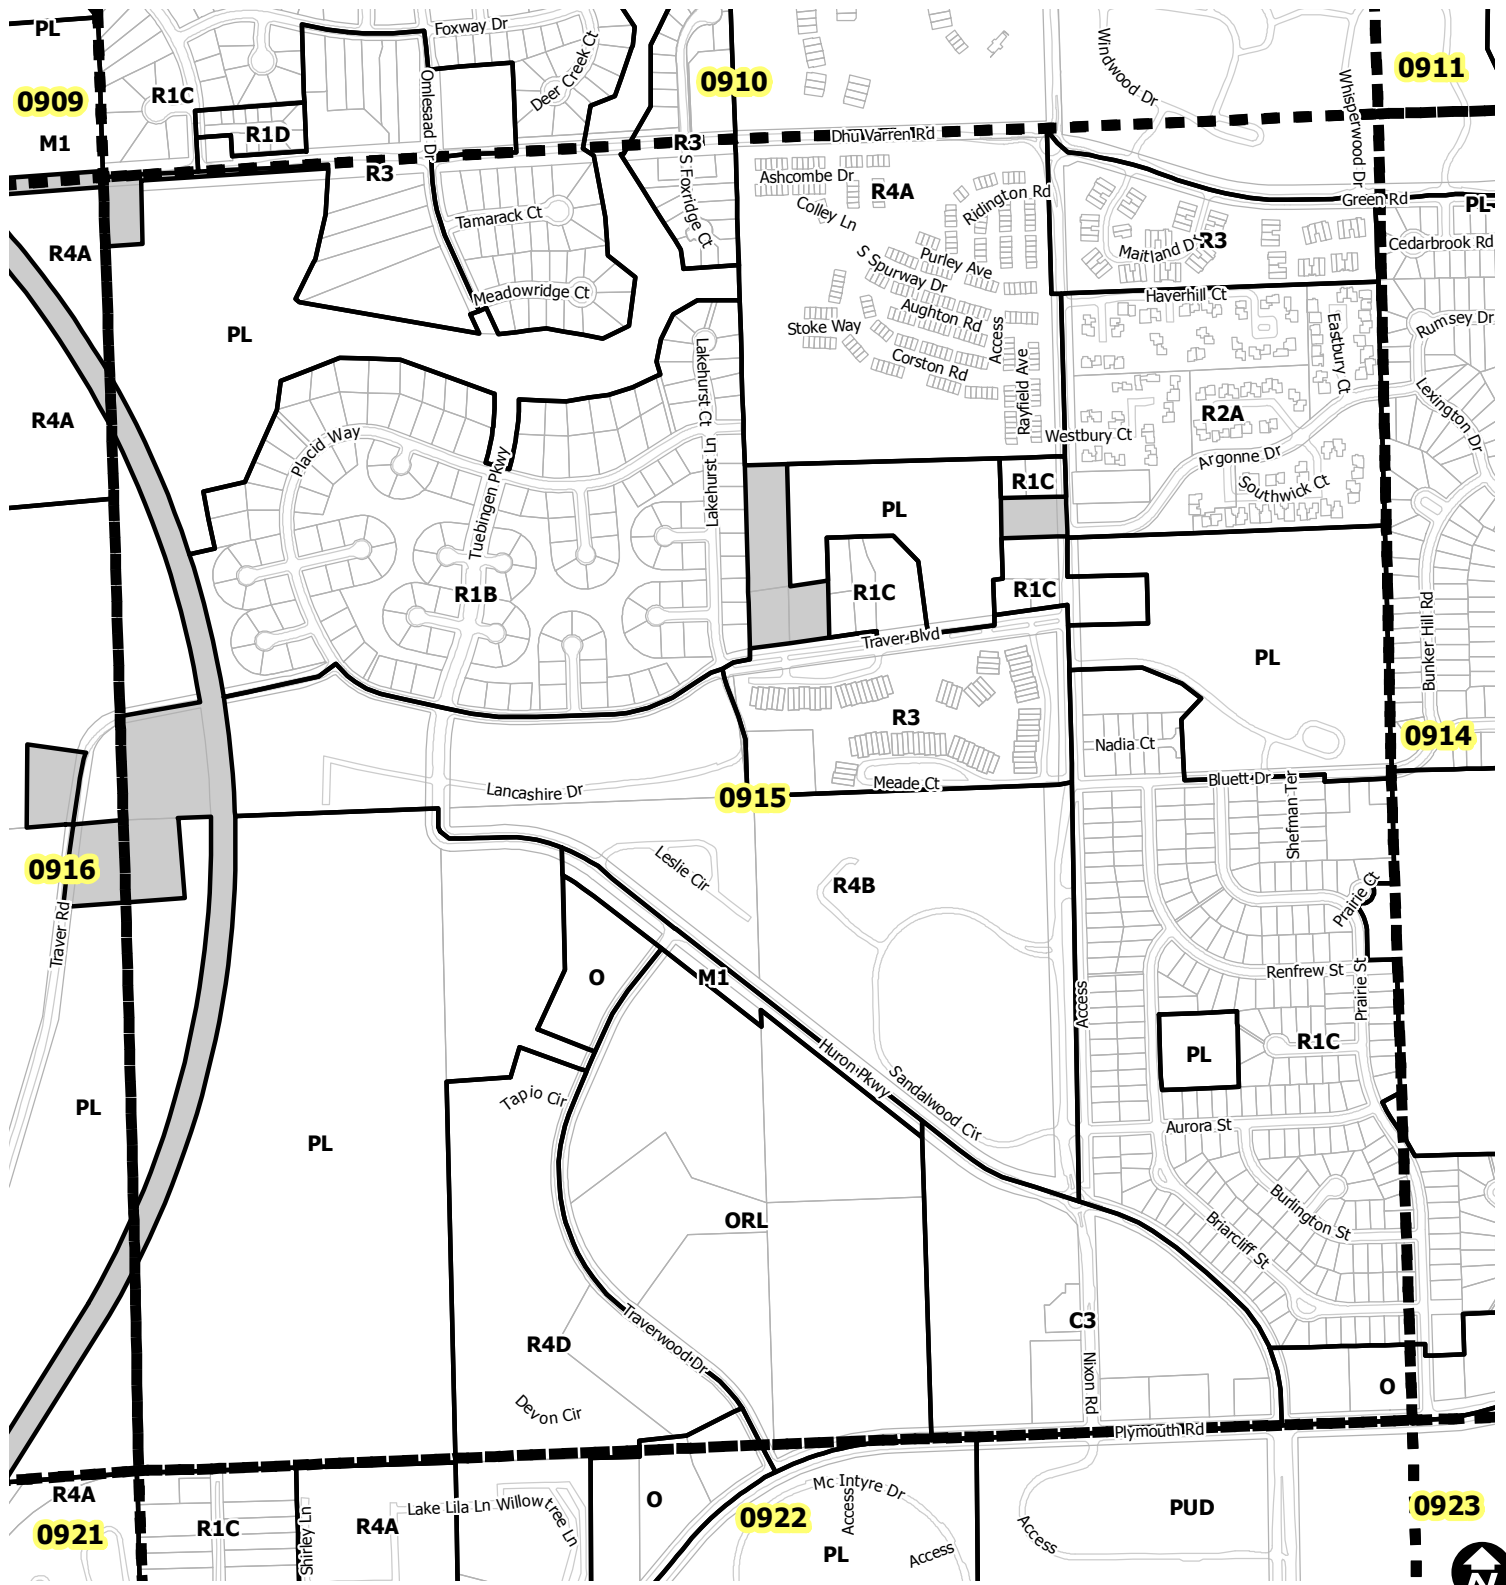

Ann Arbor City Zoning Map

SECTION 0915

- Township Zoning
- Section Boundary

Map date 7/2/2019
 Any aerial imagery is circa 2018
 unless otherwise noted
 Terms of use: www.a2gov.org/terms