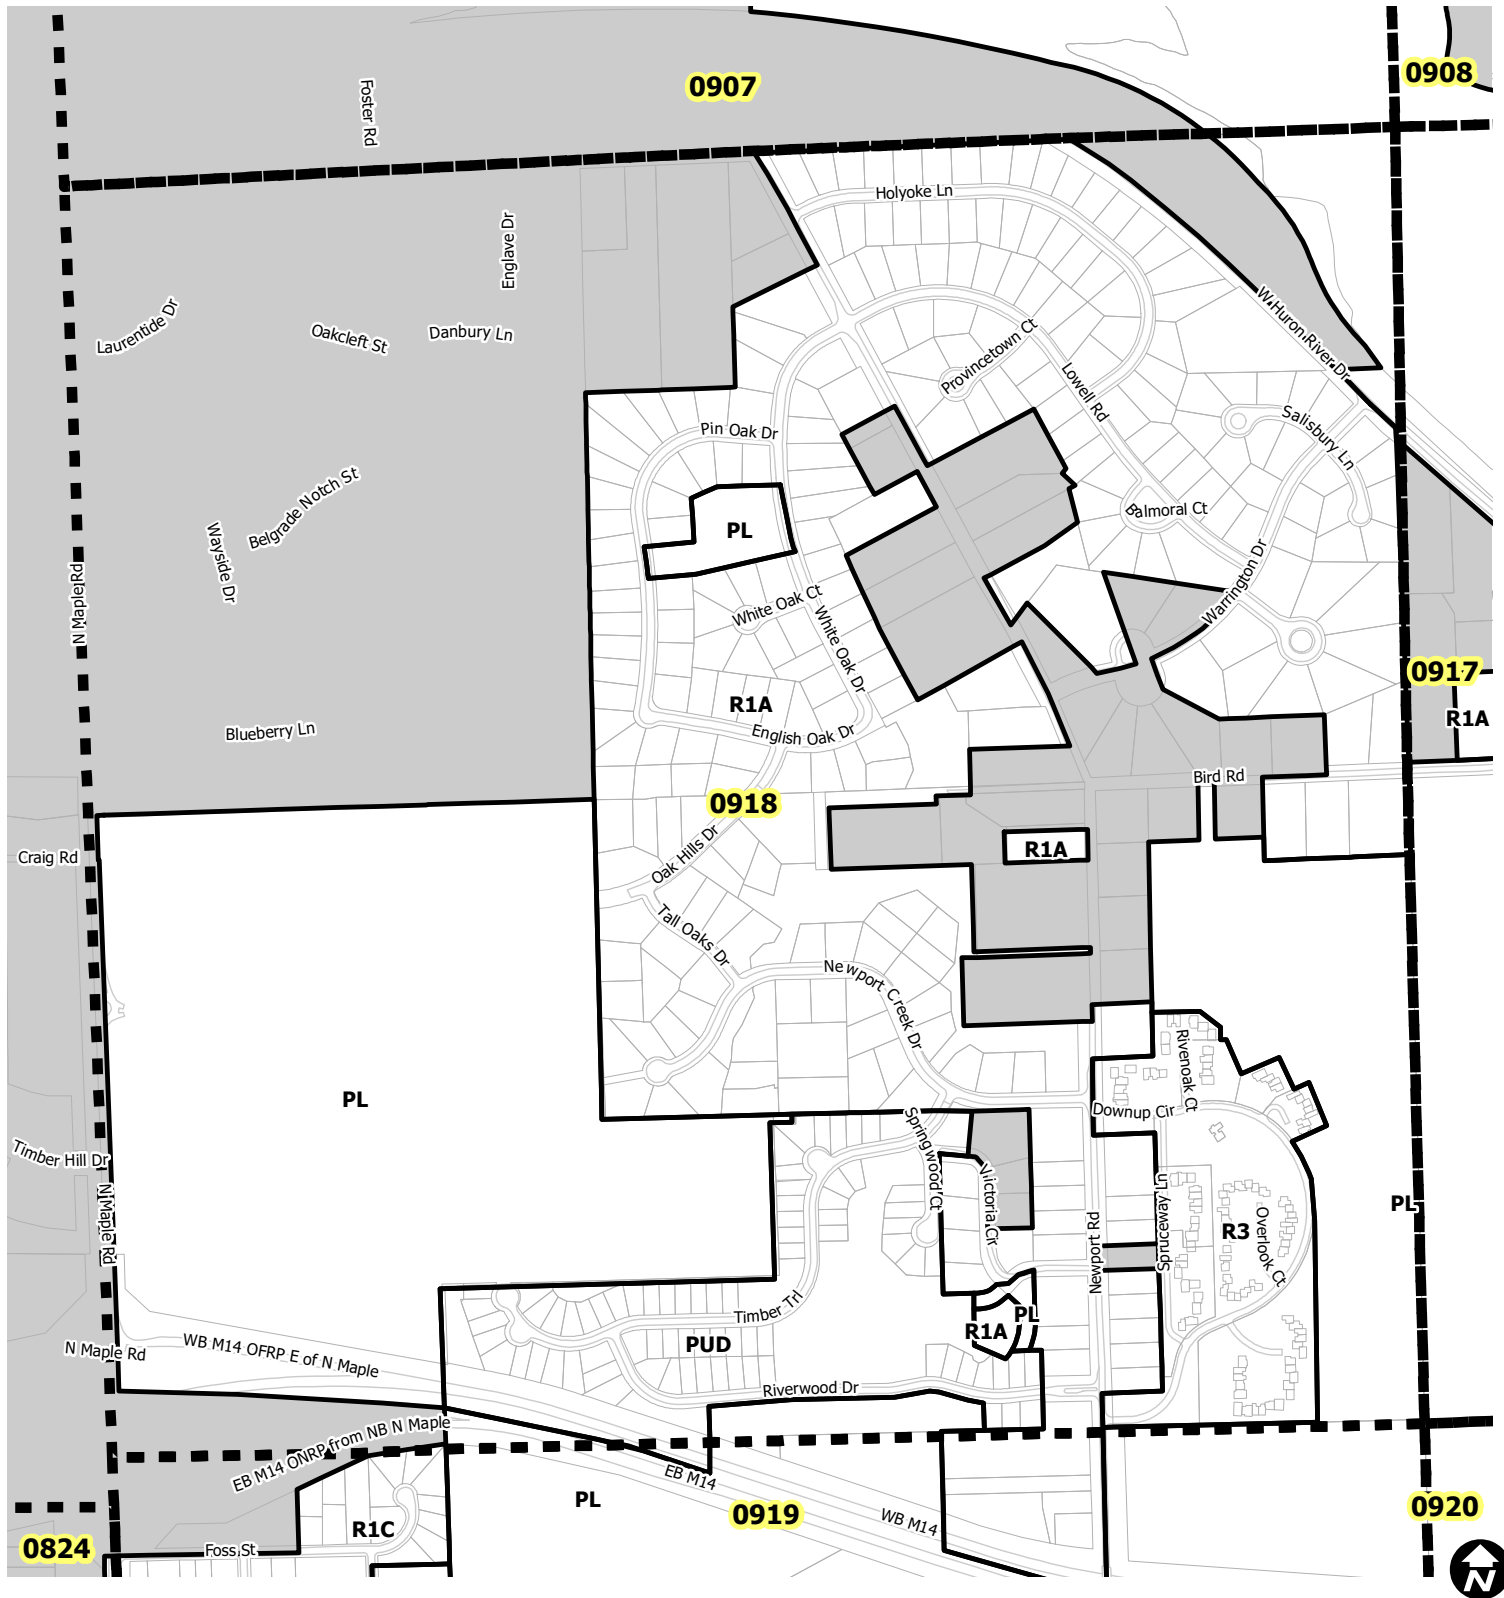

# Ann Arbor City Zoning Map

## SECTION 0918

- Township Zoning
- Section Boundary

Map date 12/20/2019  
 Any aerial imagery is circa 2018  
 unless otherwise noted  
 Terms of use: [www.a2gov.org/terms](http://www.a2gov.org/terms)