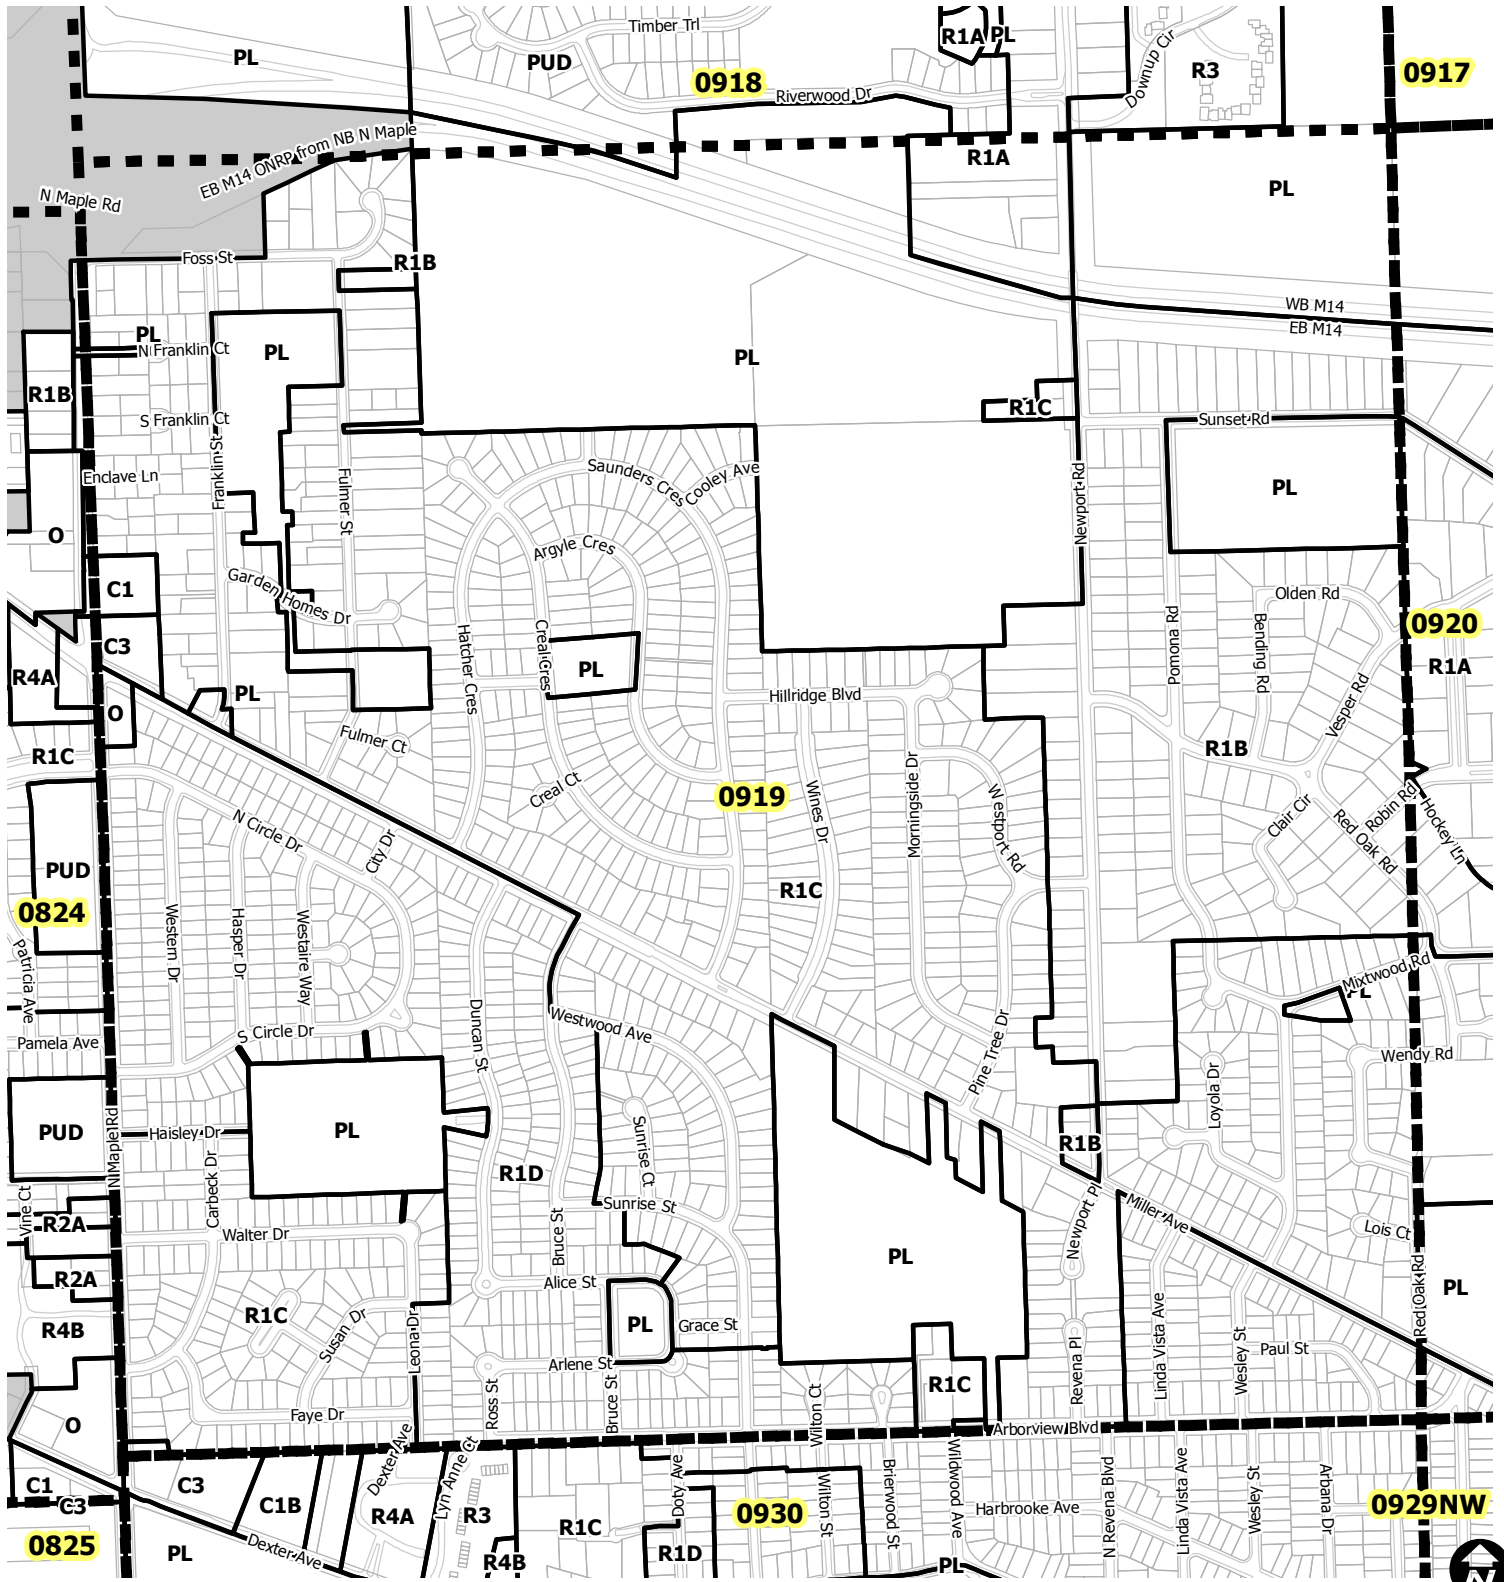

# Ann Arbor City Zoning Map

## SECTION 0919

- Township Zoning
- Section Boundary

Map date 7/2/2019  
 Any aerial imagery is circa 2018  
 unless otherwise noted  
 Terms of use: [www.a2gov.org/terms](http://www.a2gov.org/terms)