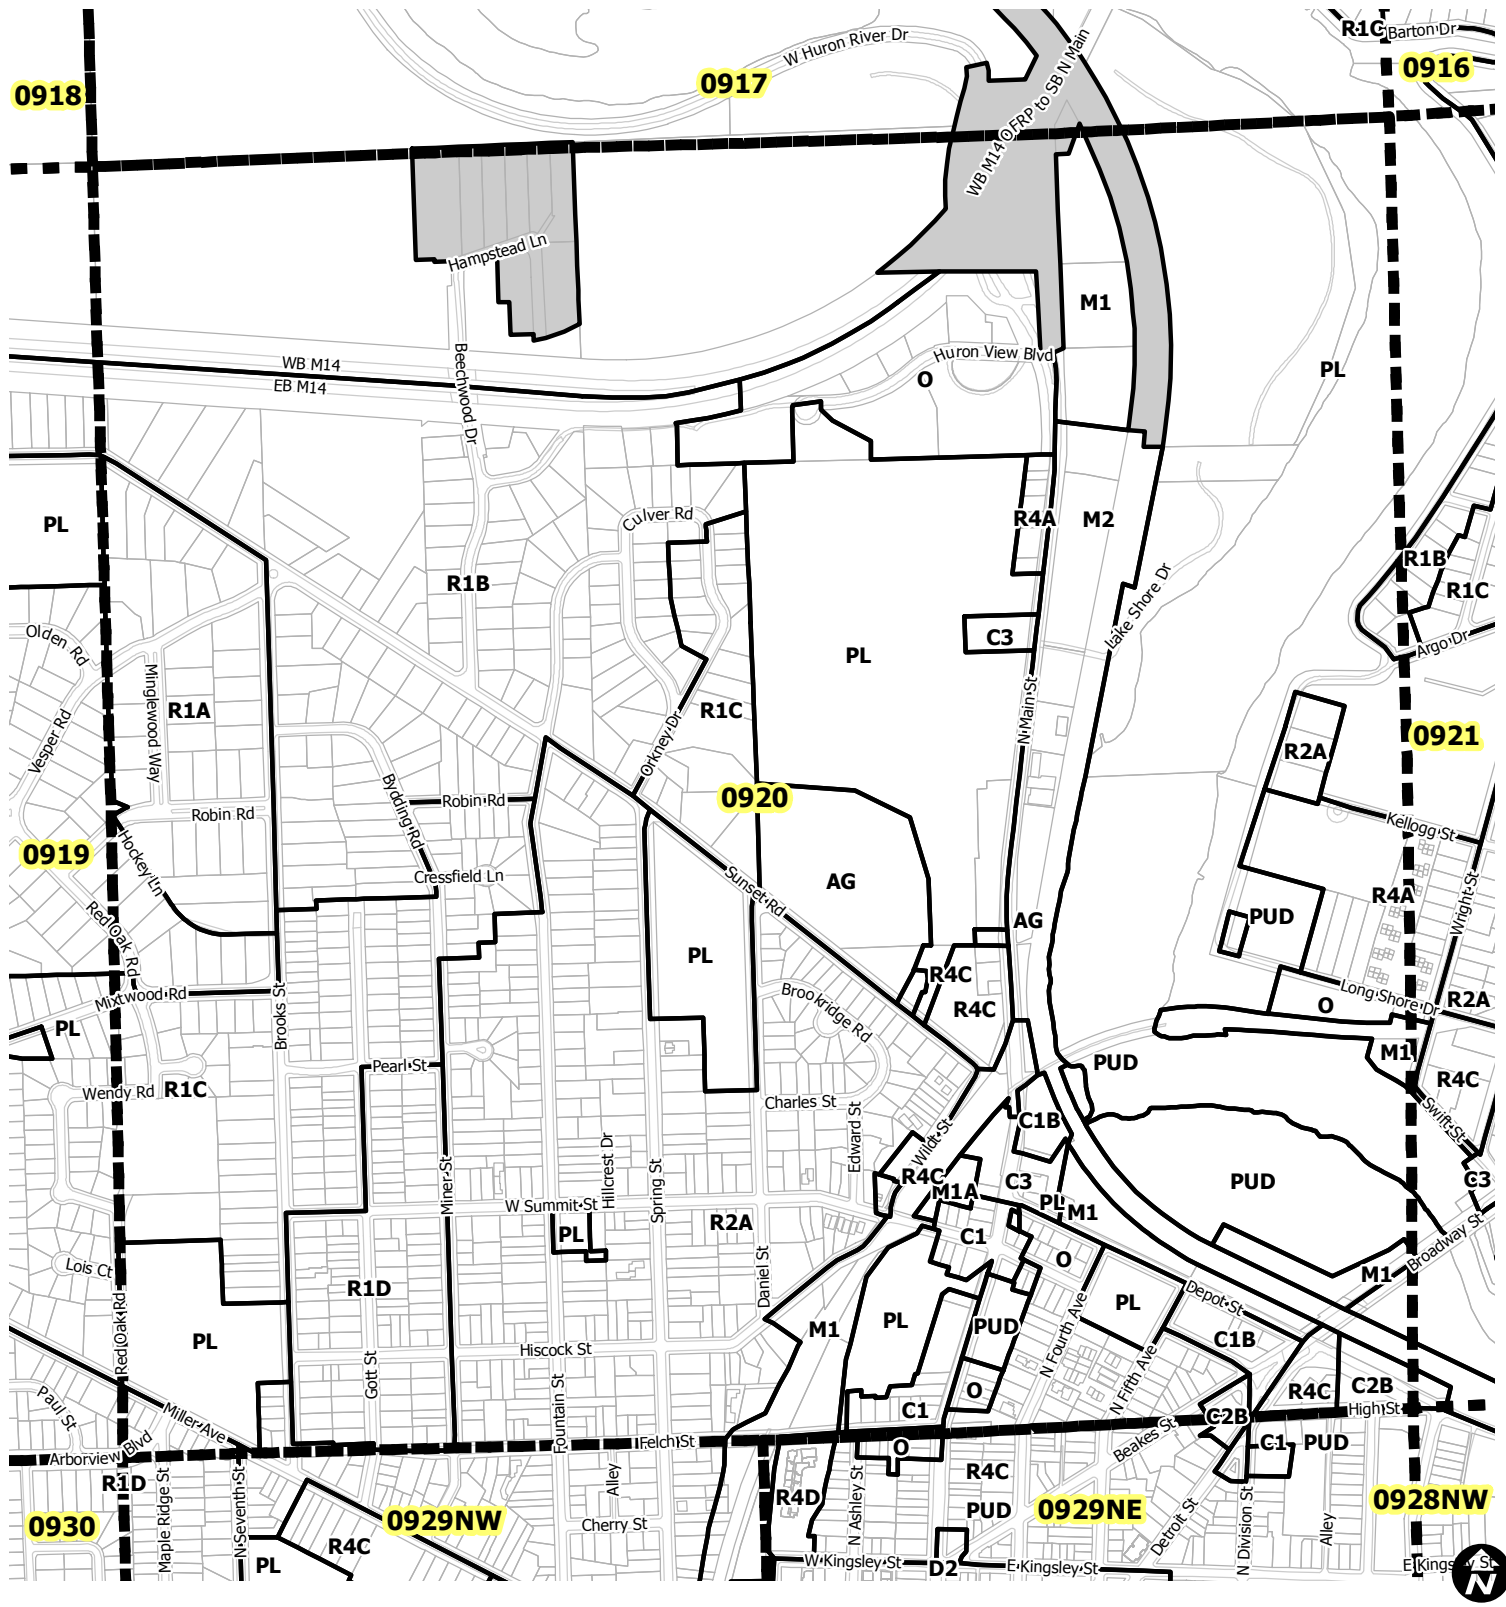

Ann Arbor City Zoning Map

SECTION 0920

- Township Zoning
- Section Boundary

Map date 7/2/2019
 Any aerial imagery is circa 2018 unless otherwise noted
 Terms of use: www.a2gov.org/terms