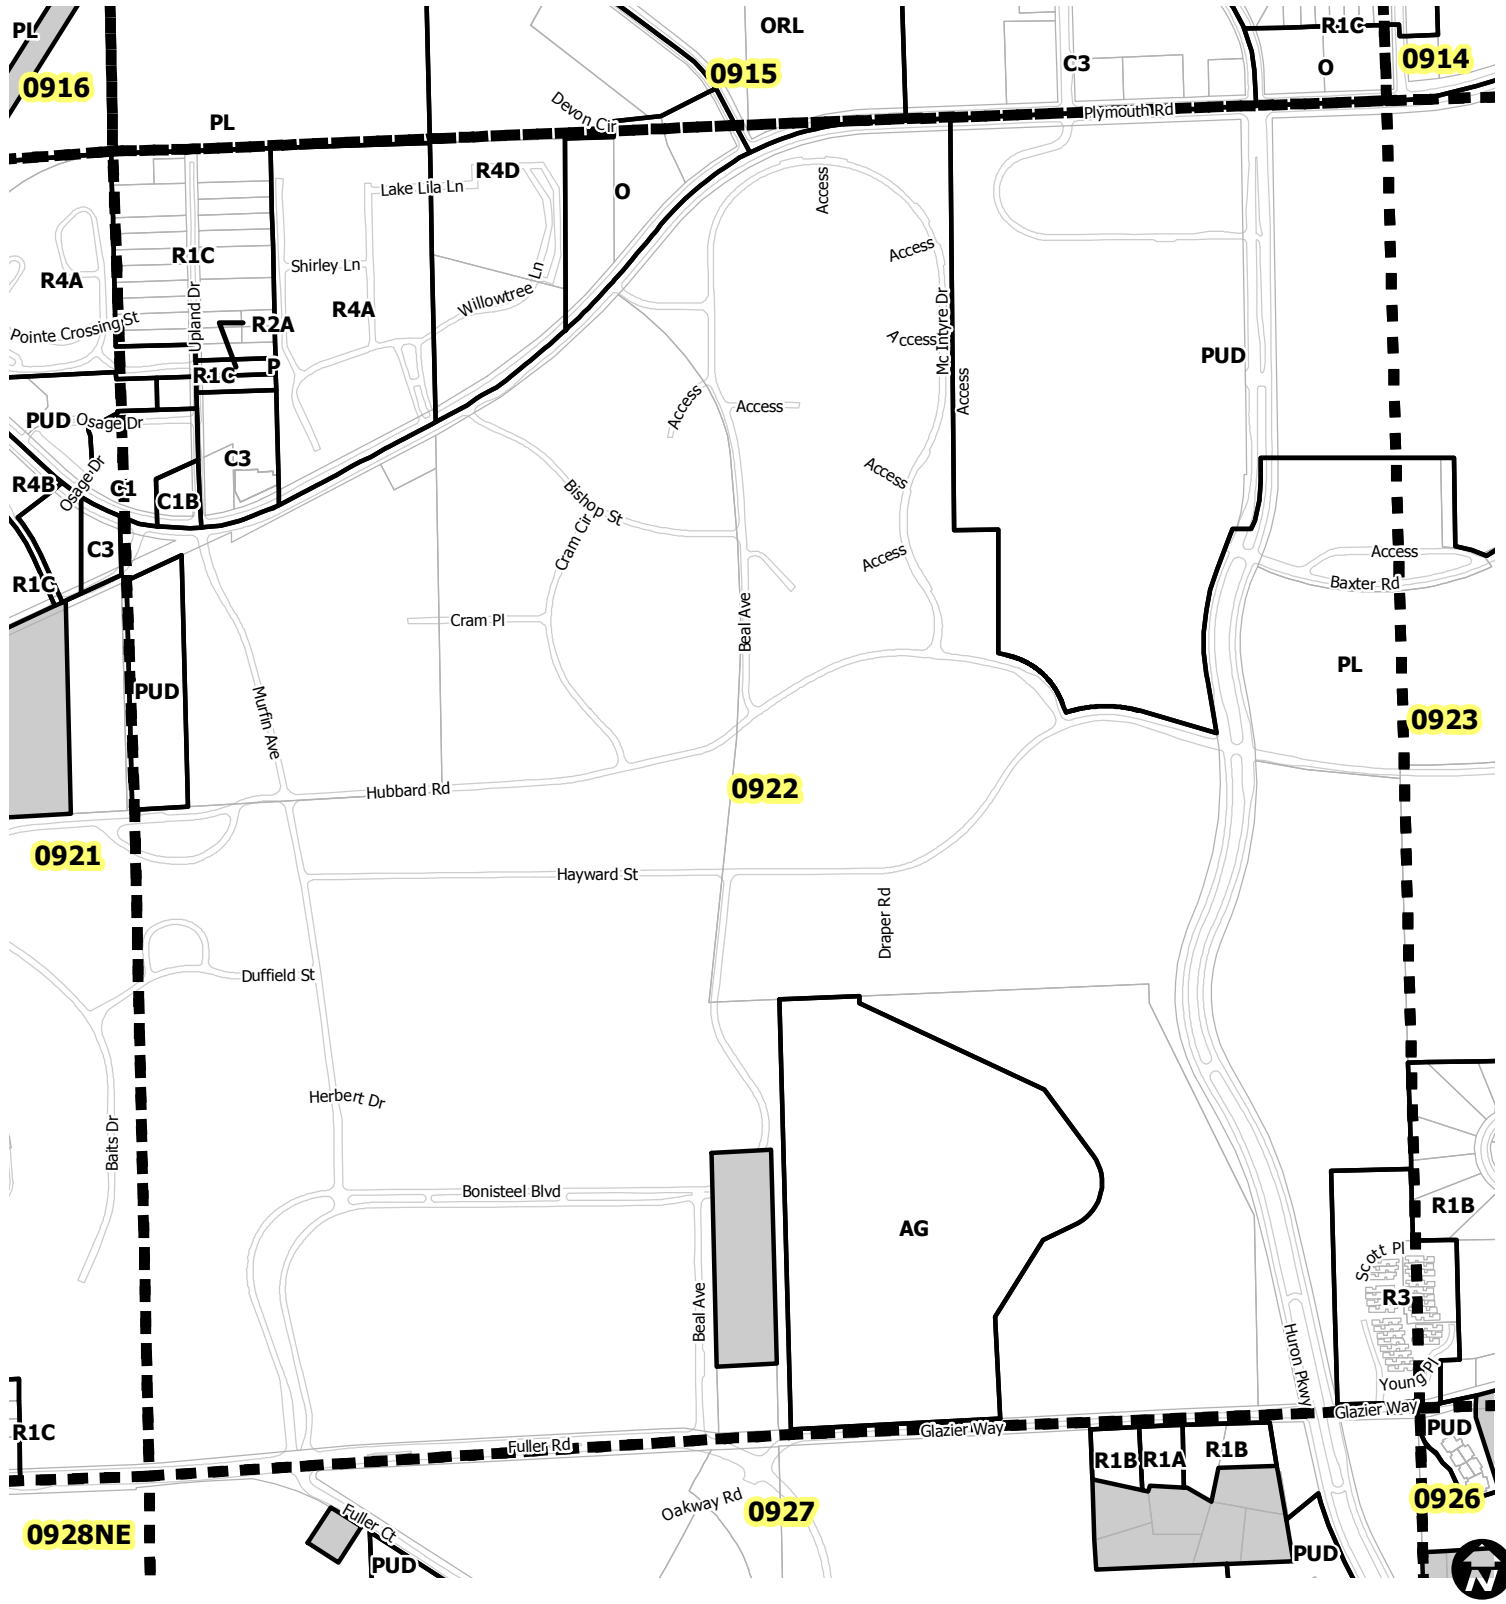

Ann Arbor City Zoning Map

SECTION 0922

- Township Zoning
- Section Boundary

Map date 7/2/2019
 Any aerial imagery is circa 2018
 unless otherwise noted
 Terms of use: www.a2gov.org/terms