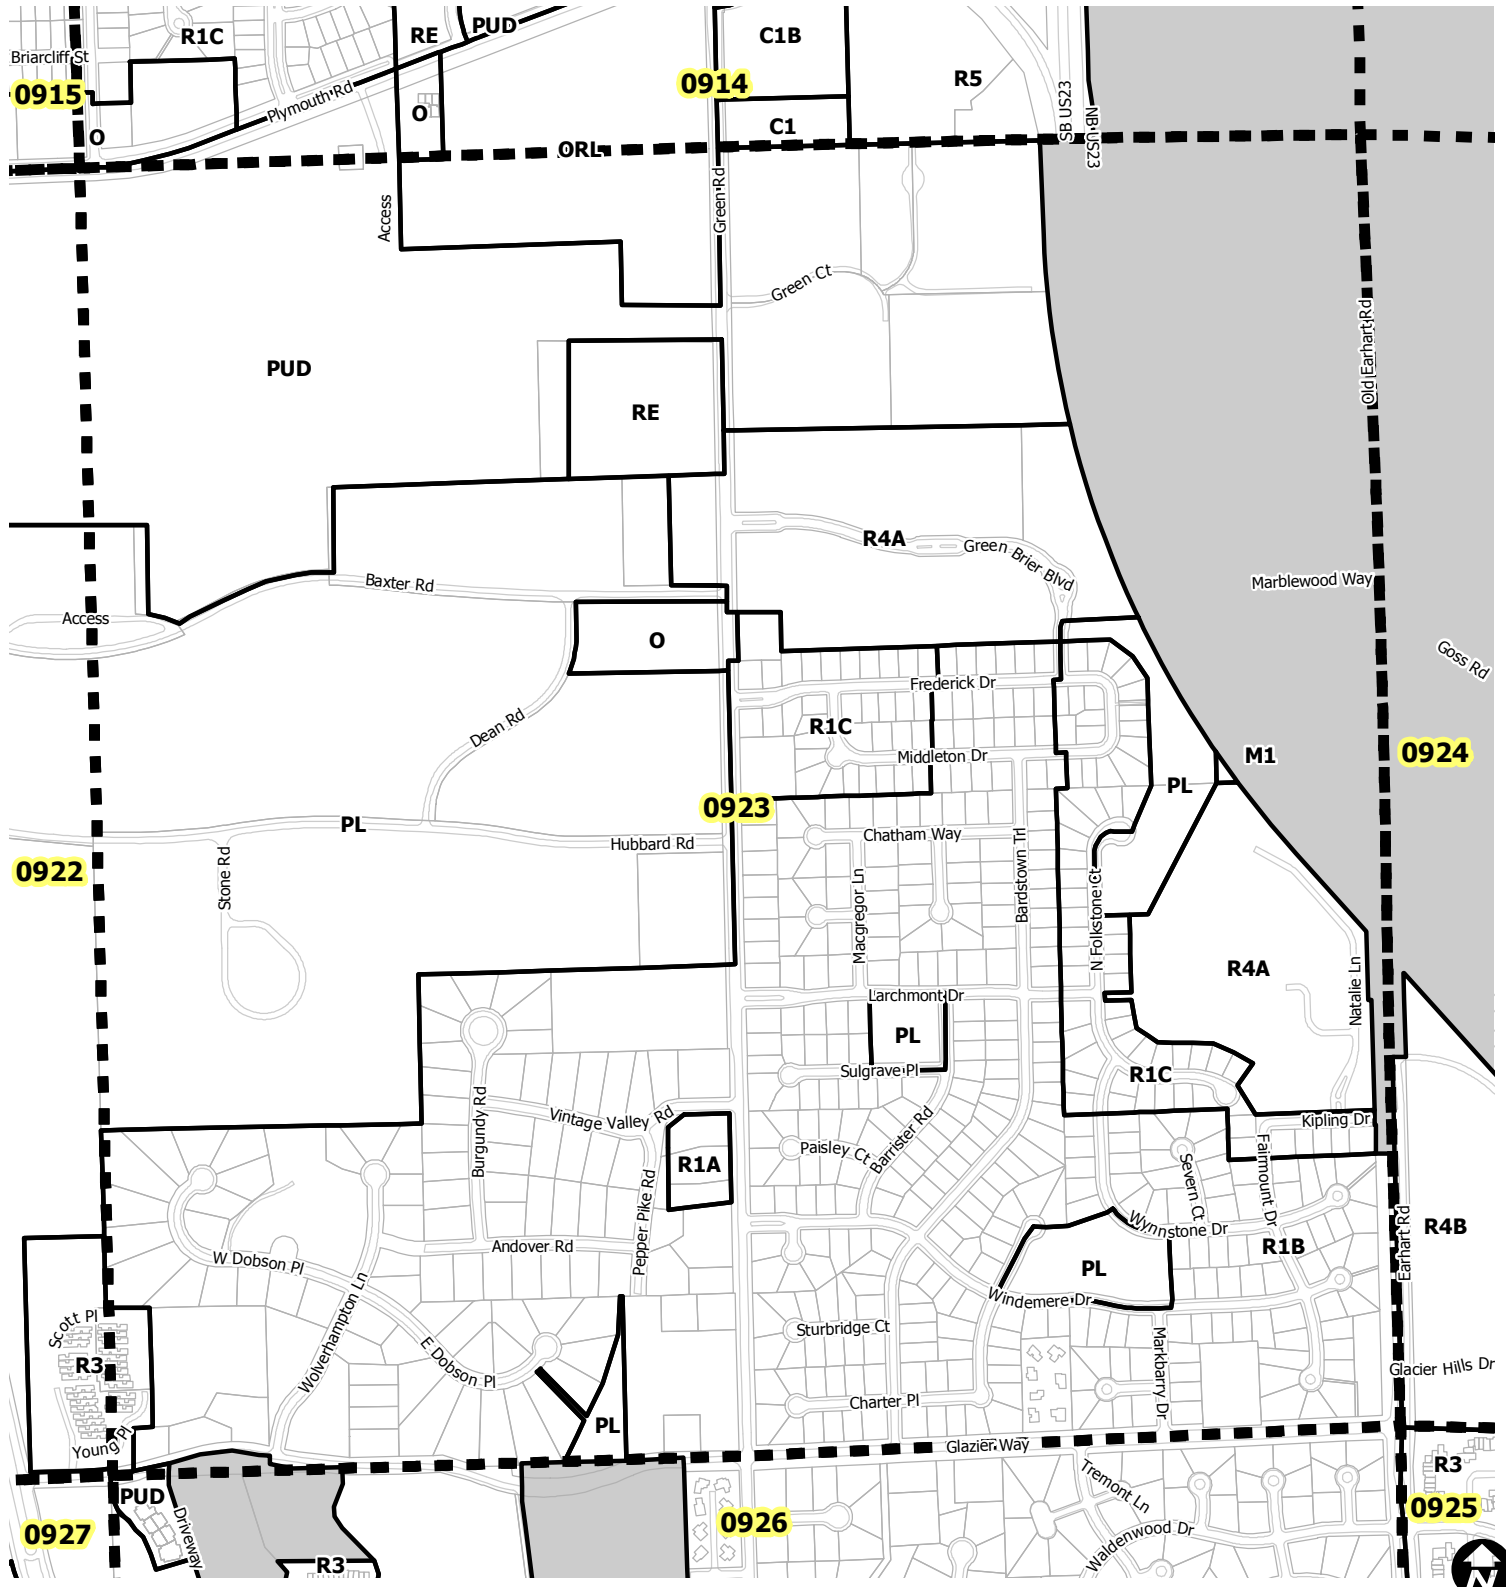

# Ann Arbor City Zoning Map

## SECTION 0923

-  Township Zoning
-  Section Boundary

Map date 7/2/2019  
 Any aerial imagery is circa 2018 unless otherwise noted  
 Terms of use: [www.a2gov.org/terms](http://www.a2gov.org/terms)