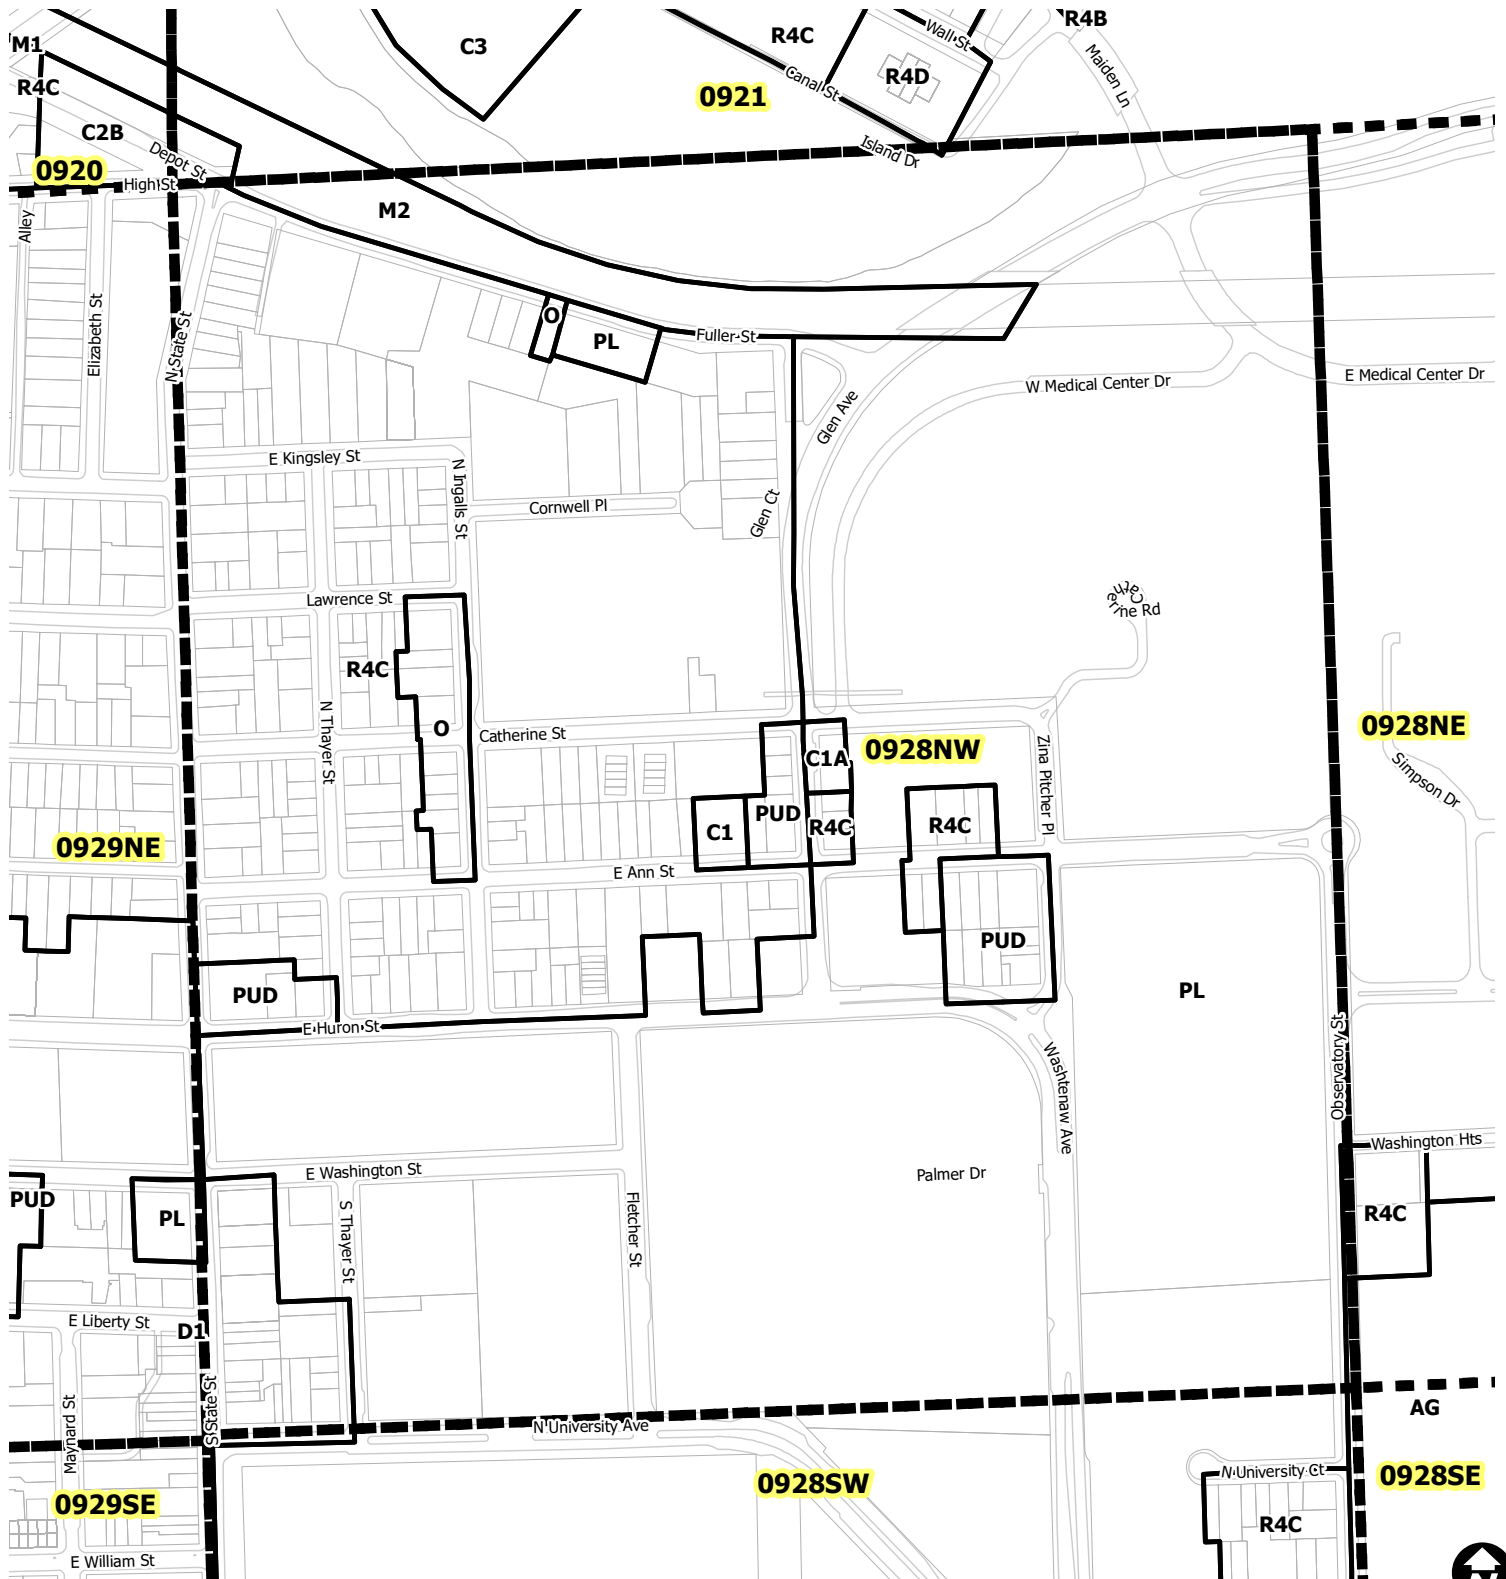

Ann Arbor City Zoning Map

SECTION 0928NW

- Township Zoning
- Section Boundary

Map date 2/11/2020
 Any aerial imagery is circa 2018
 unless otherwise noted
 Terms of use: www.a2gov.org/terms