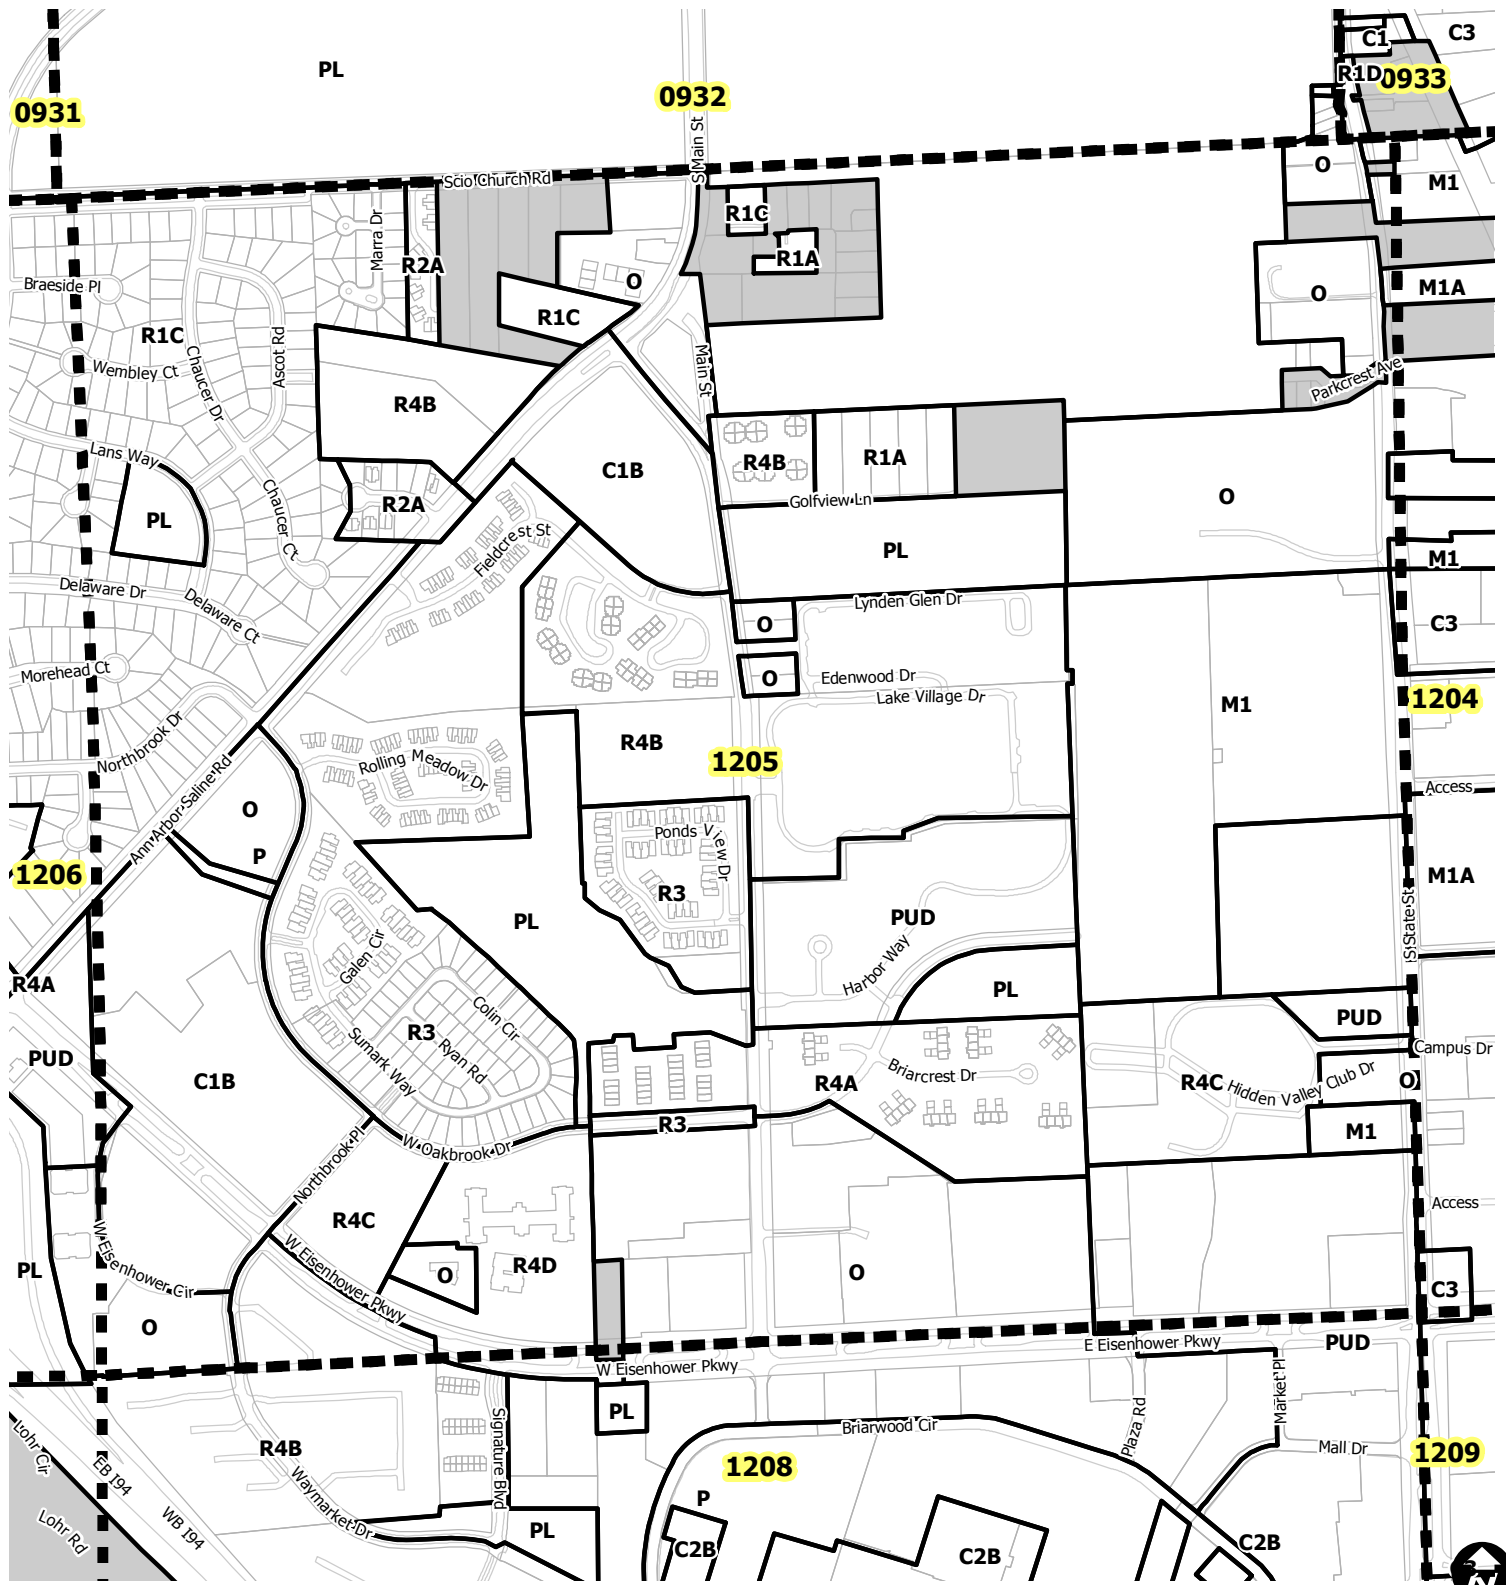

Ann Arbor City Zoning Map

SECTION 1205

- Township Zoning
- Section Boundary

Map date 7/2/2019
 Any aerial imagery is circa 2018 unless otherwise noted
 Terms of use: www.a2gov.org/terms