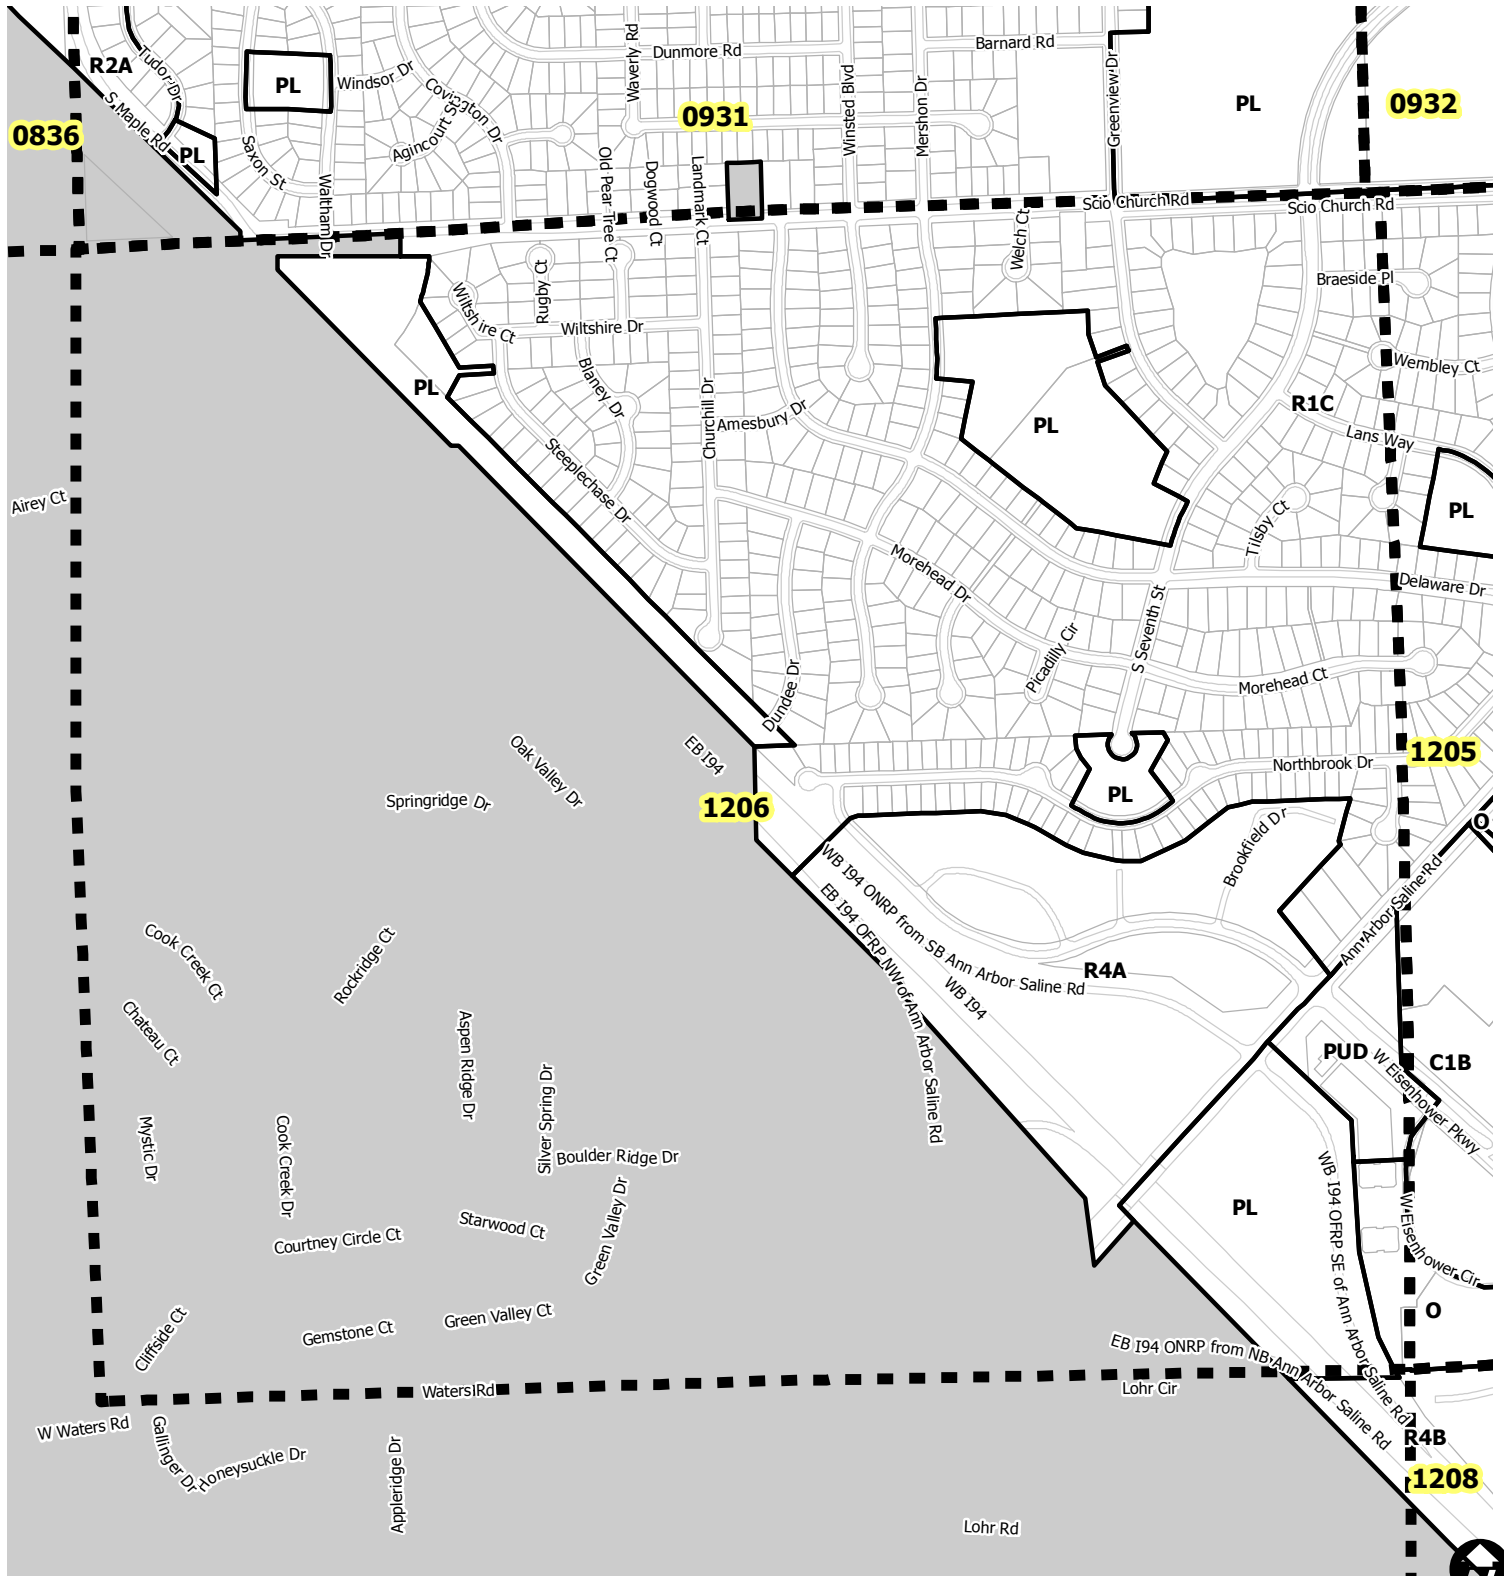

Ann Arbor City Zoning Map

SECTION 1206

- Township Zoning
- Section Boundary

Map date 7/2/2019
 Any aerial imagery is circa 2018 unless otherwise noted
 Terms of use: www.a2gov.org/terms