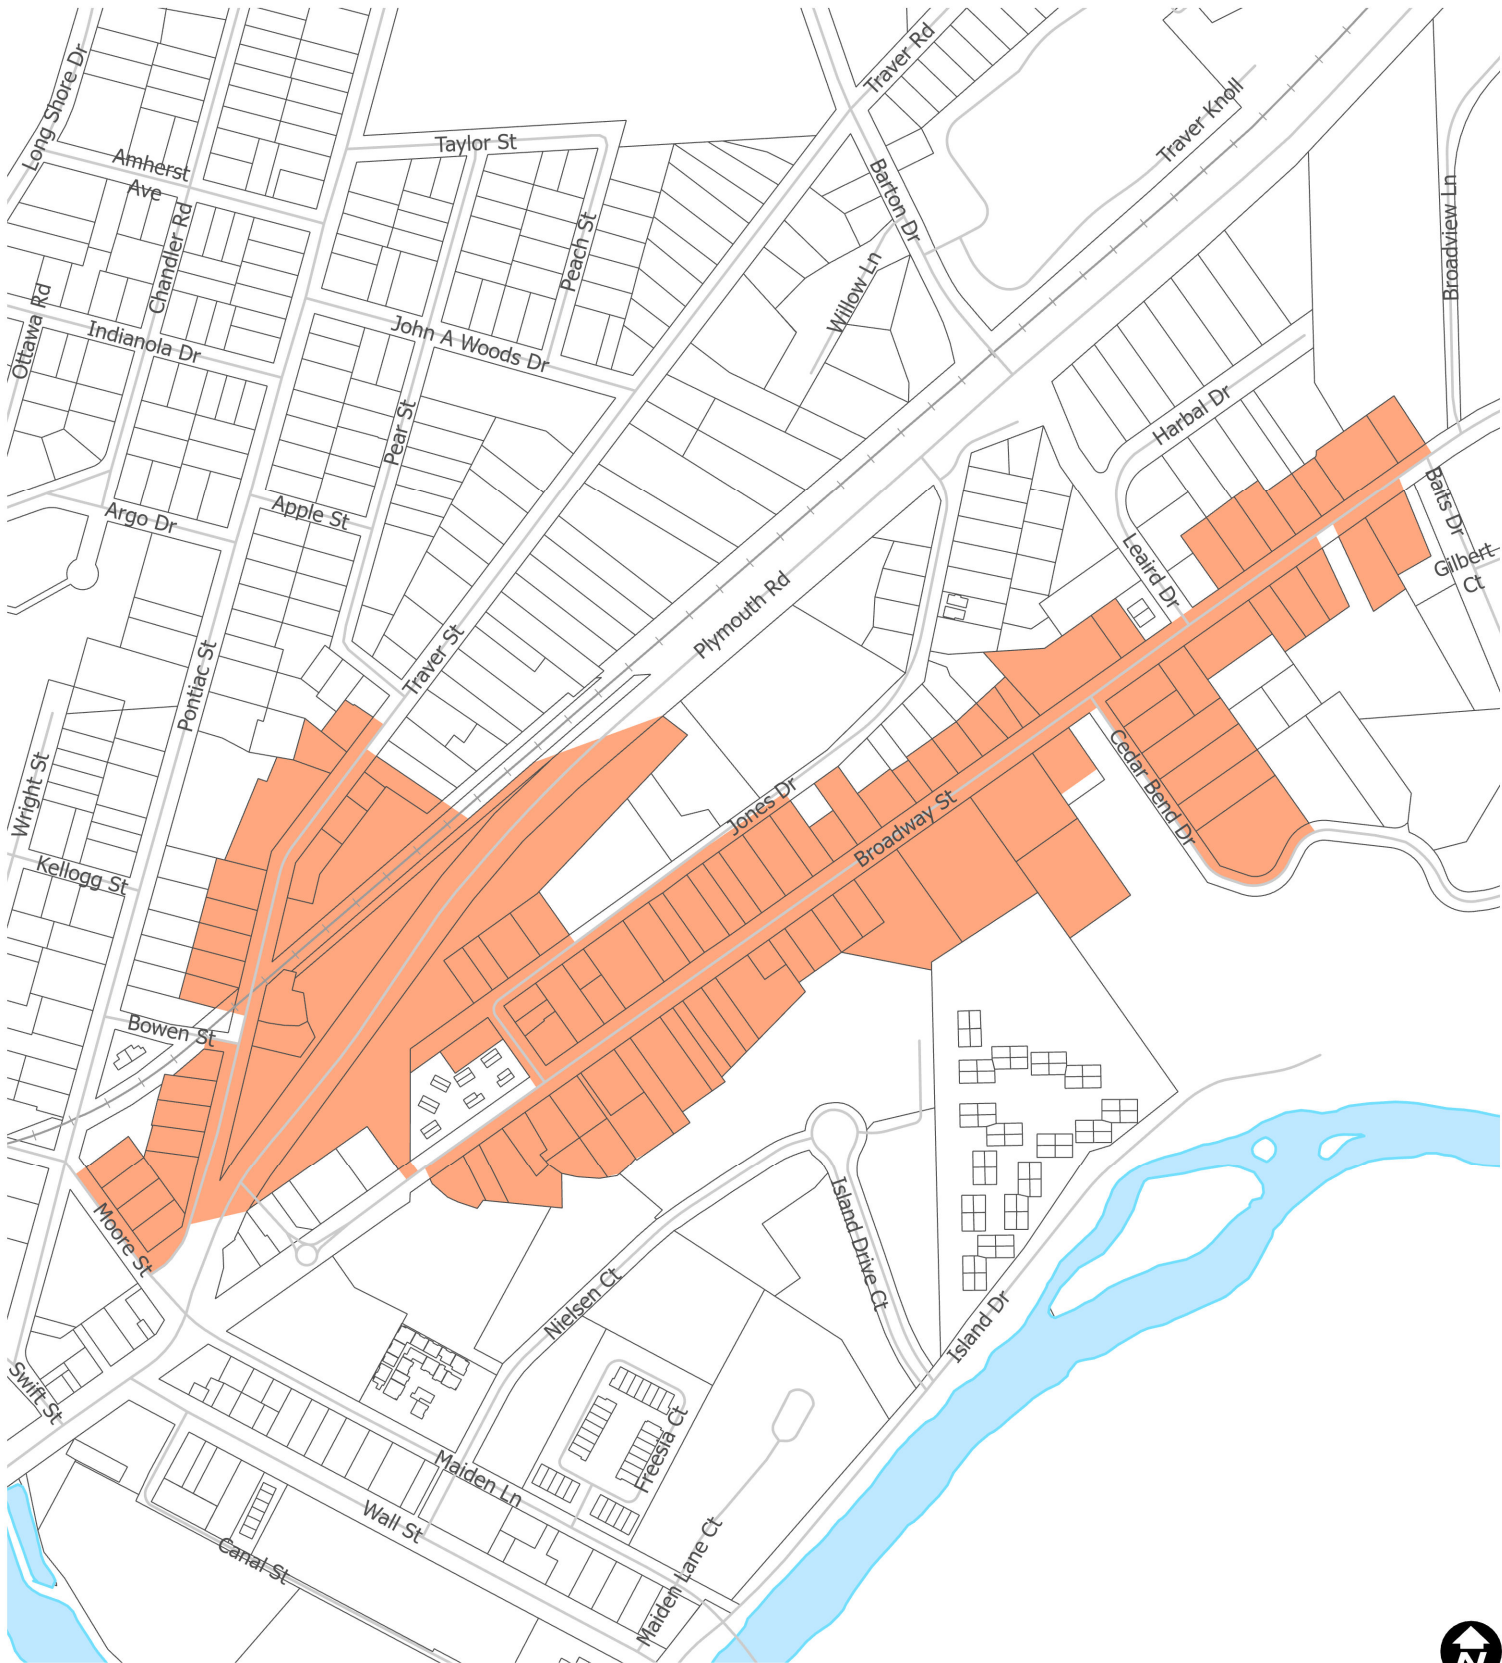

City of Ann Arbor Historic District Map

Broadway