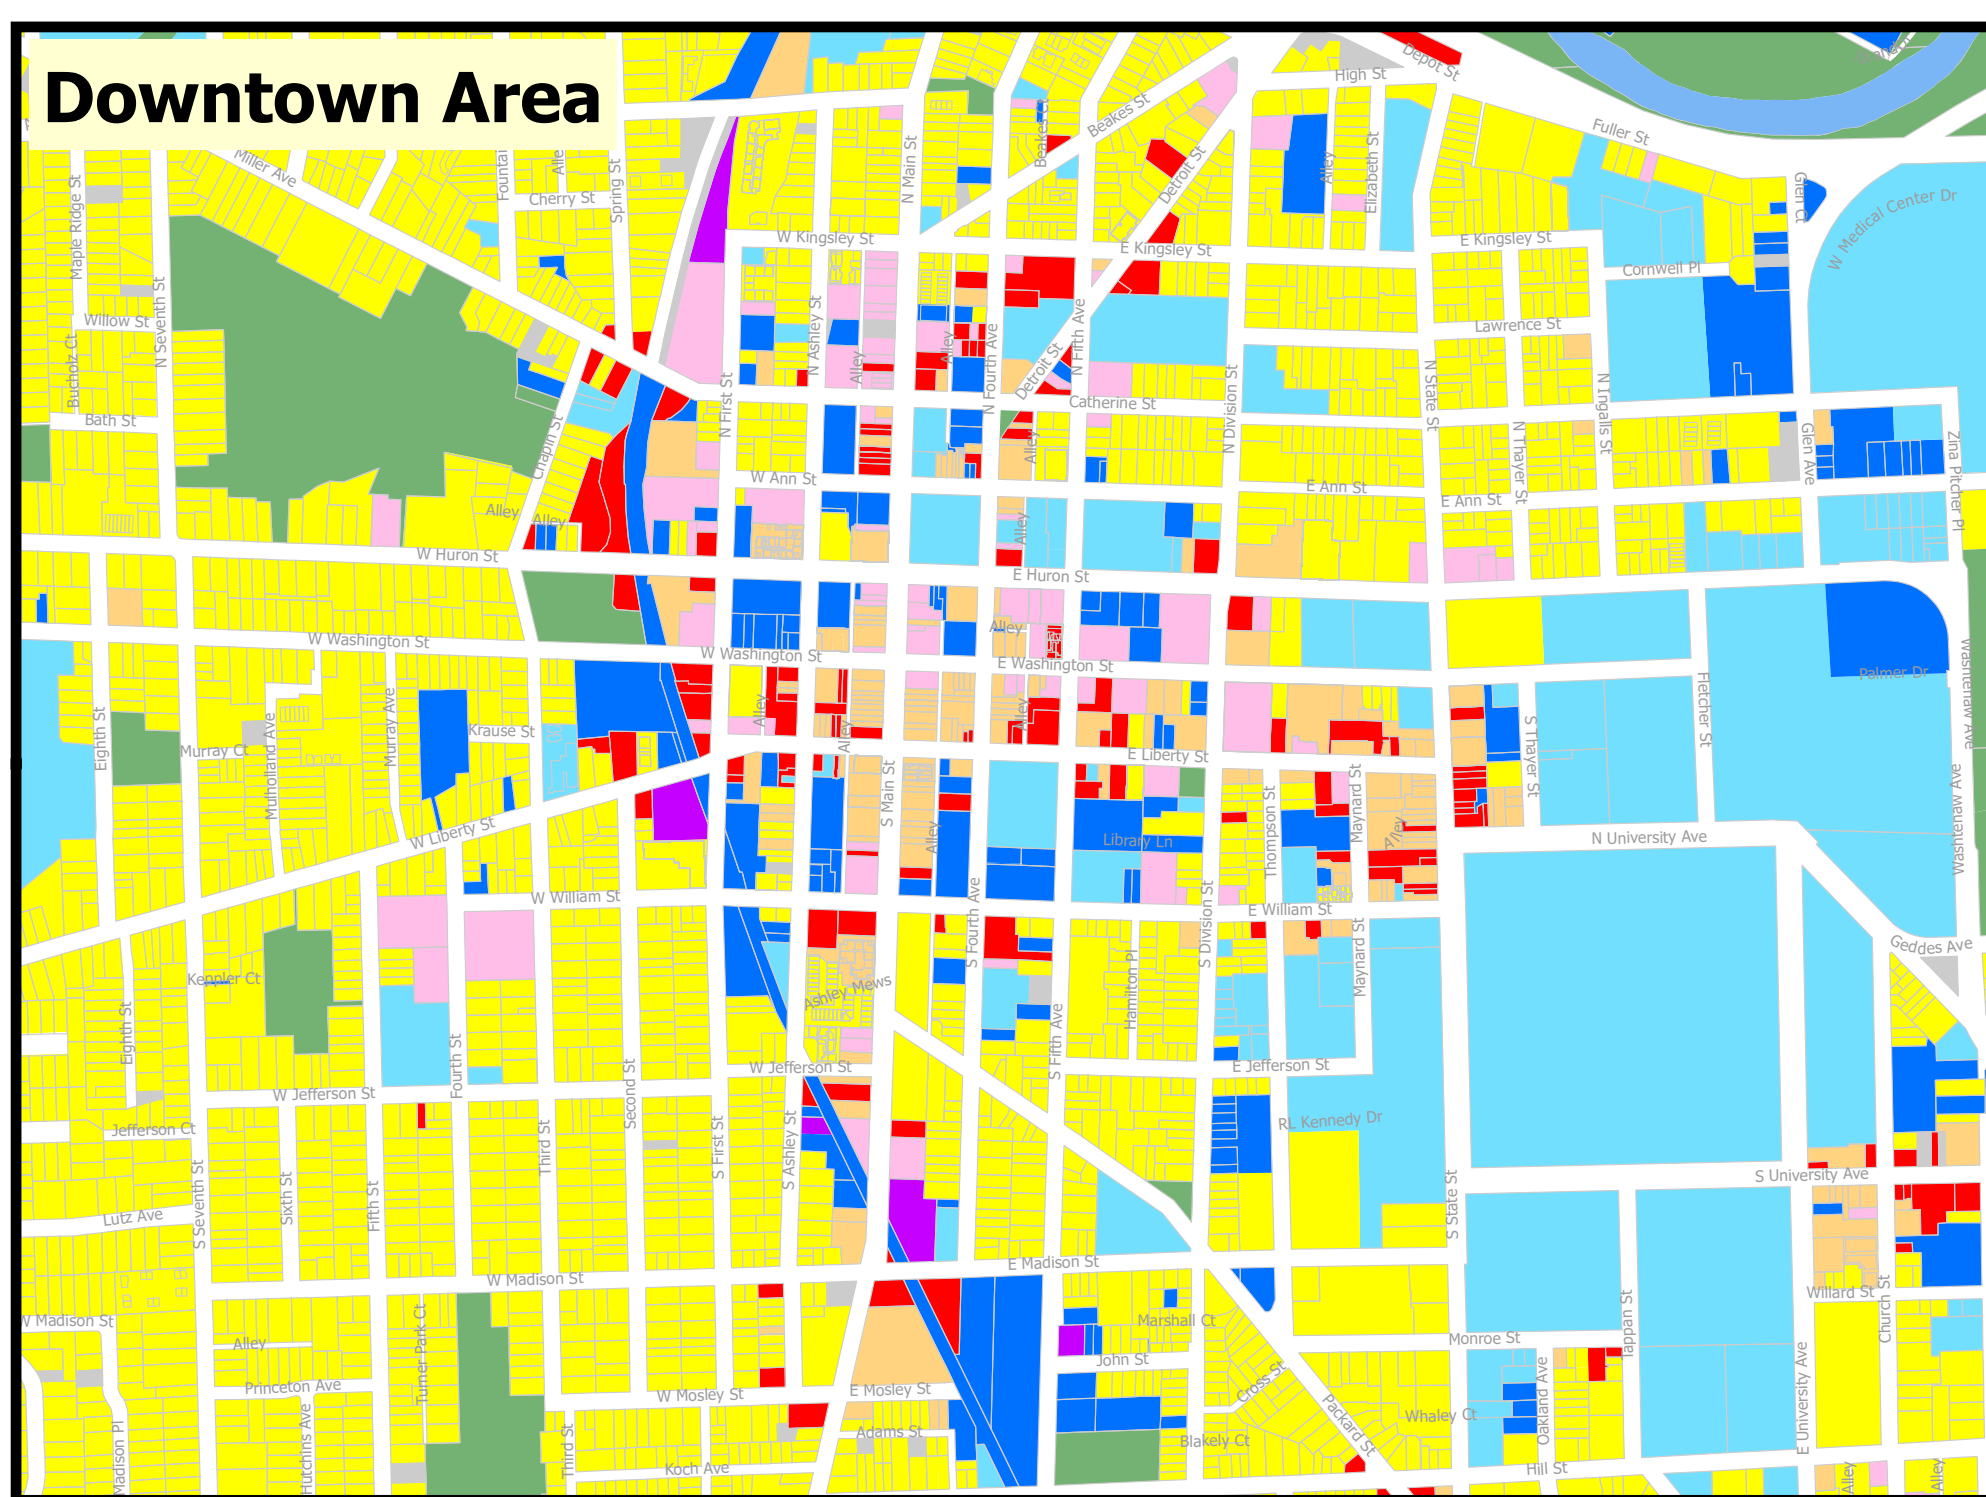

City of Ann Arbor Land Use

Lodi Twp

Pittsfield Twp

0 0.25 0.5 1 1.5 2
Miles