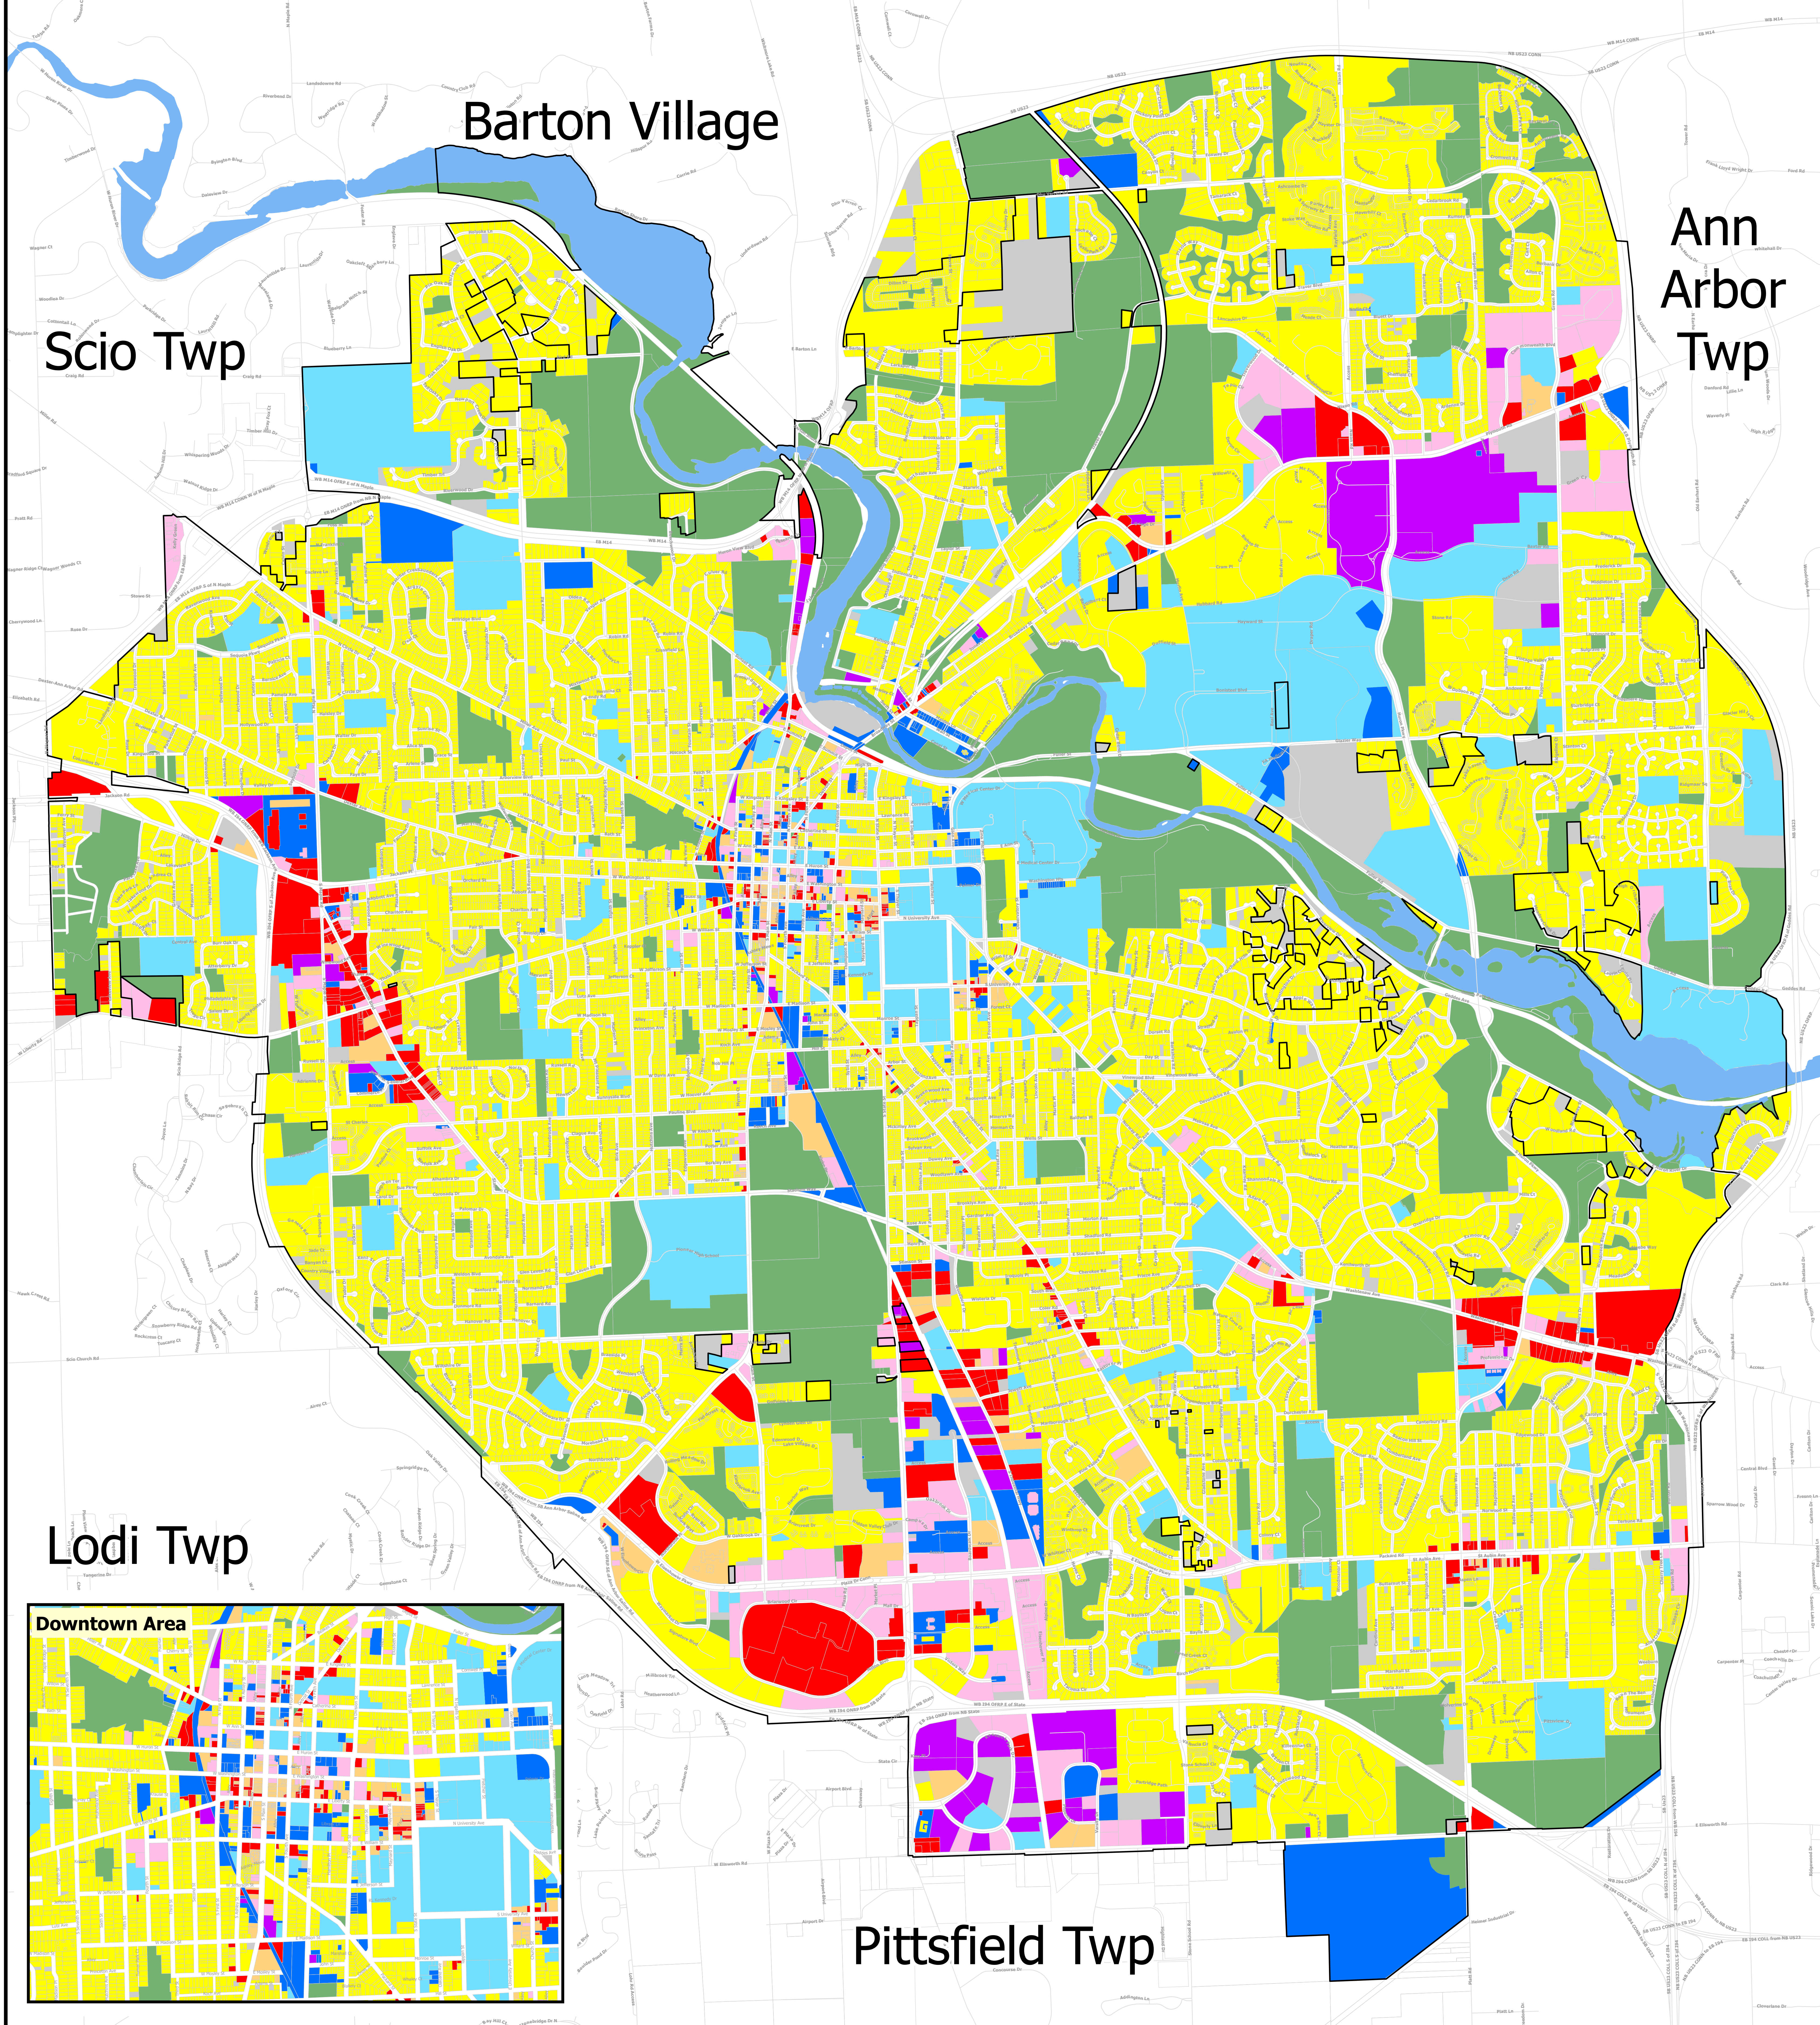

City of Ann Arbor Land Use

Lodi Twp

Pittsfield Twp

0 0.25 0.5 1 1.5 2
Miles