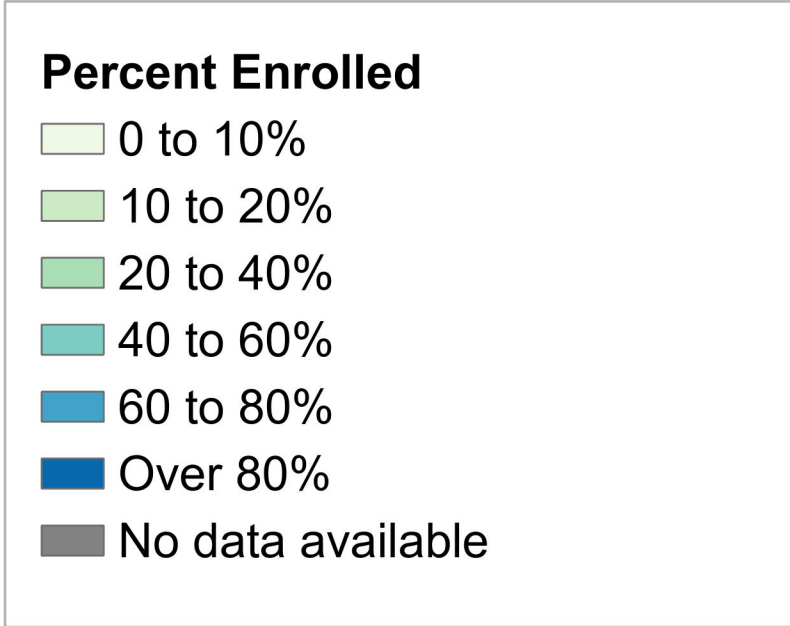

Percent Enrolled in College (Undergraduate) by Census Tract Washtenaw County, 2020

Data Sources: City of Ann Arbor, U.S. Census Bureau 2016-2020 American Community Survey 5-Year Estimates, Table B14001