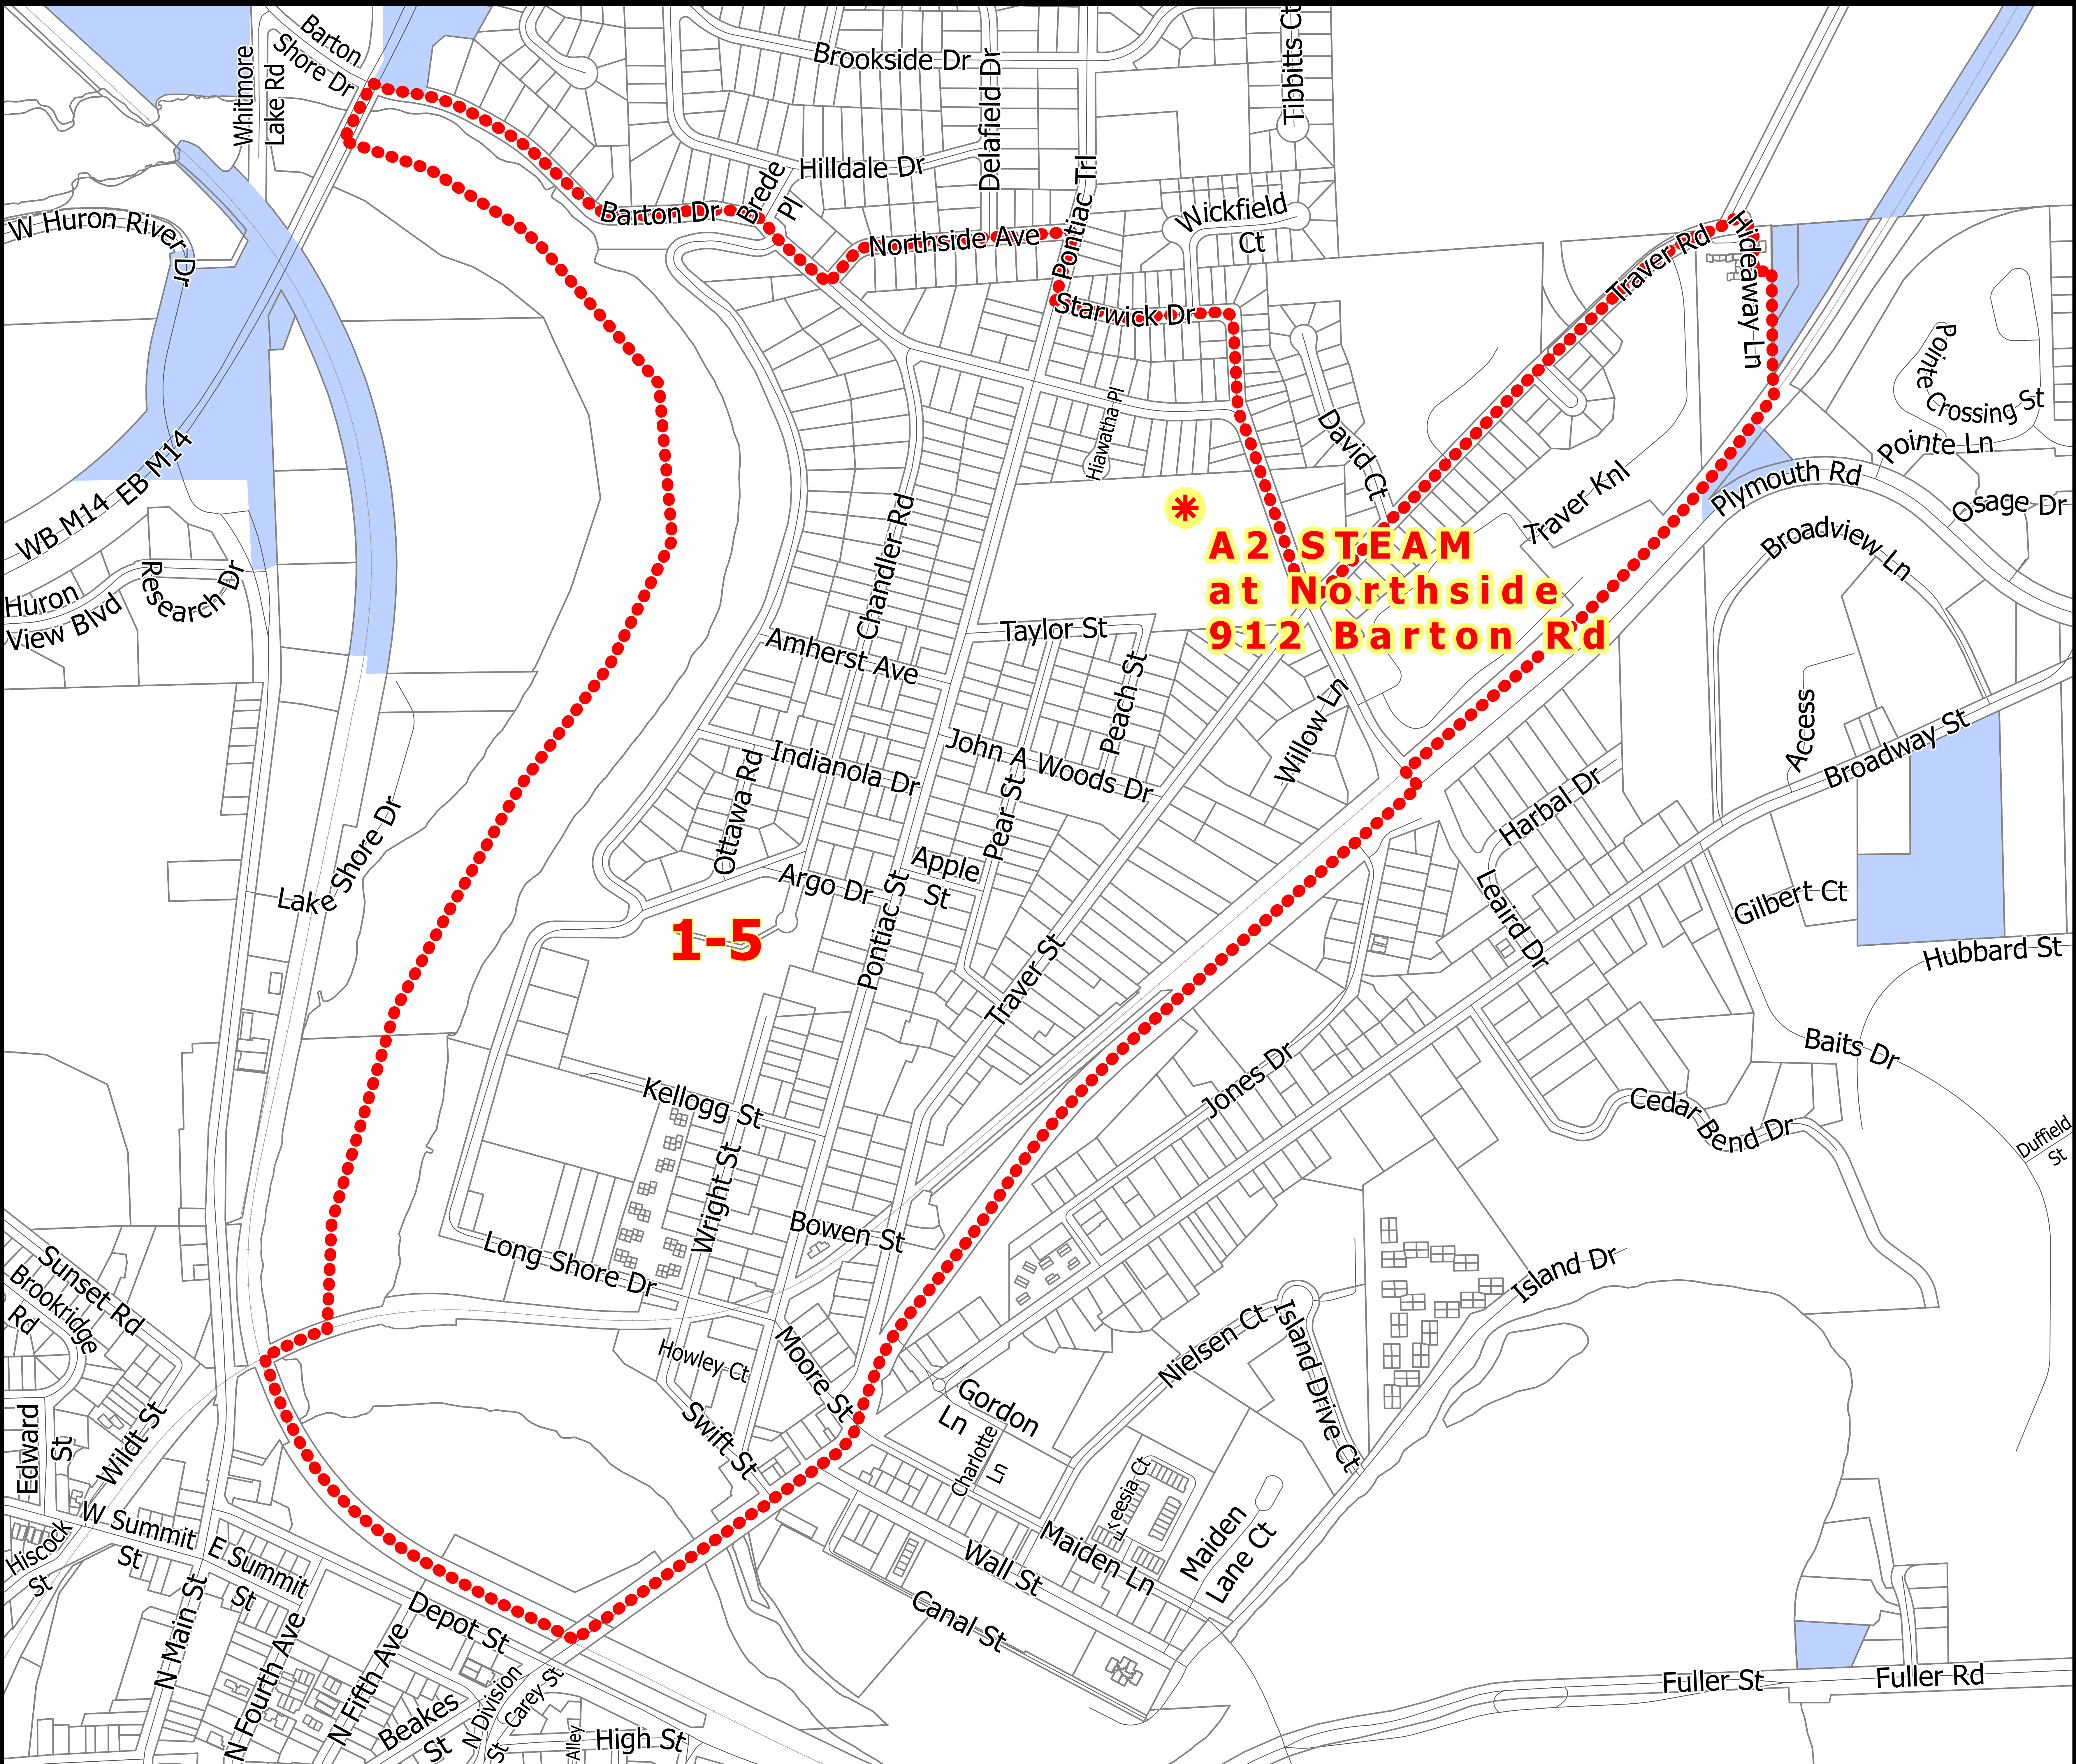

Precinct
1-4

 Polling Location

 Precinct Boundary

 Parcels

 Township Jurisdiction

1-4

City Hall
*** 301 E**
Huron St

Map date: 2/2/2024
Any aerial imagery is circa 2023
unless otherwise noted
Terms of use: www.a2gov.org/terms

 Polling Location

 Precinct Boundary

 Parcels

 Township Jurisdiction

1-5

**A2 STEAM
at Northside
912 Barton Rd**

Polling Location

Precinct Boundary