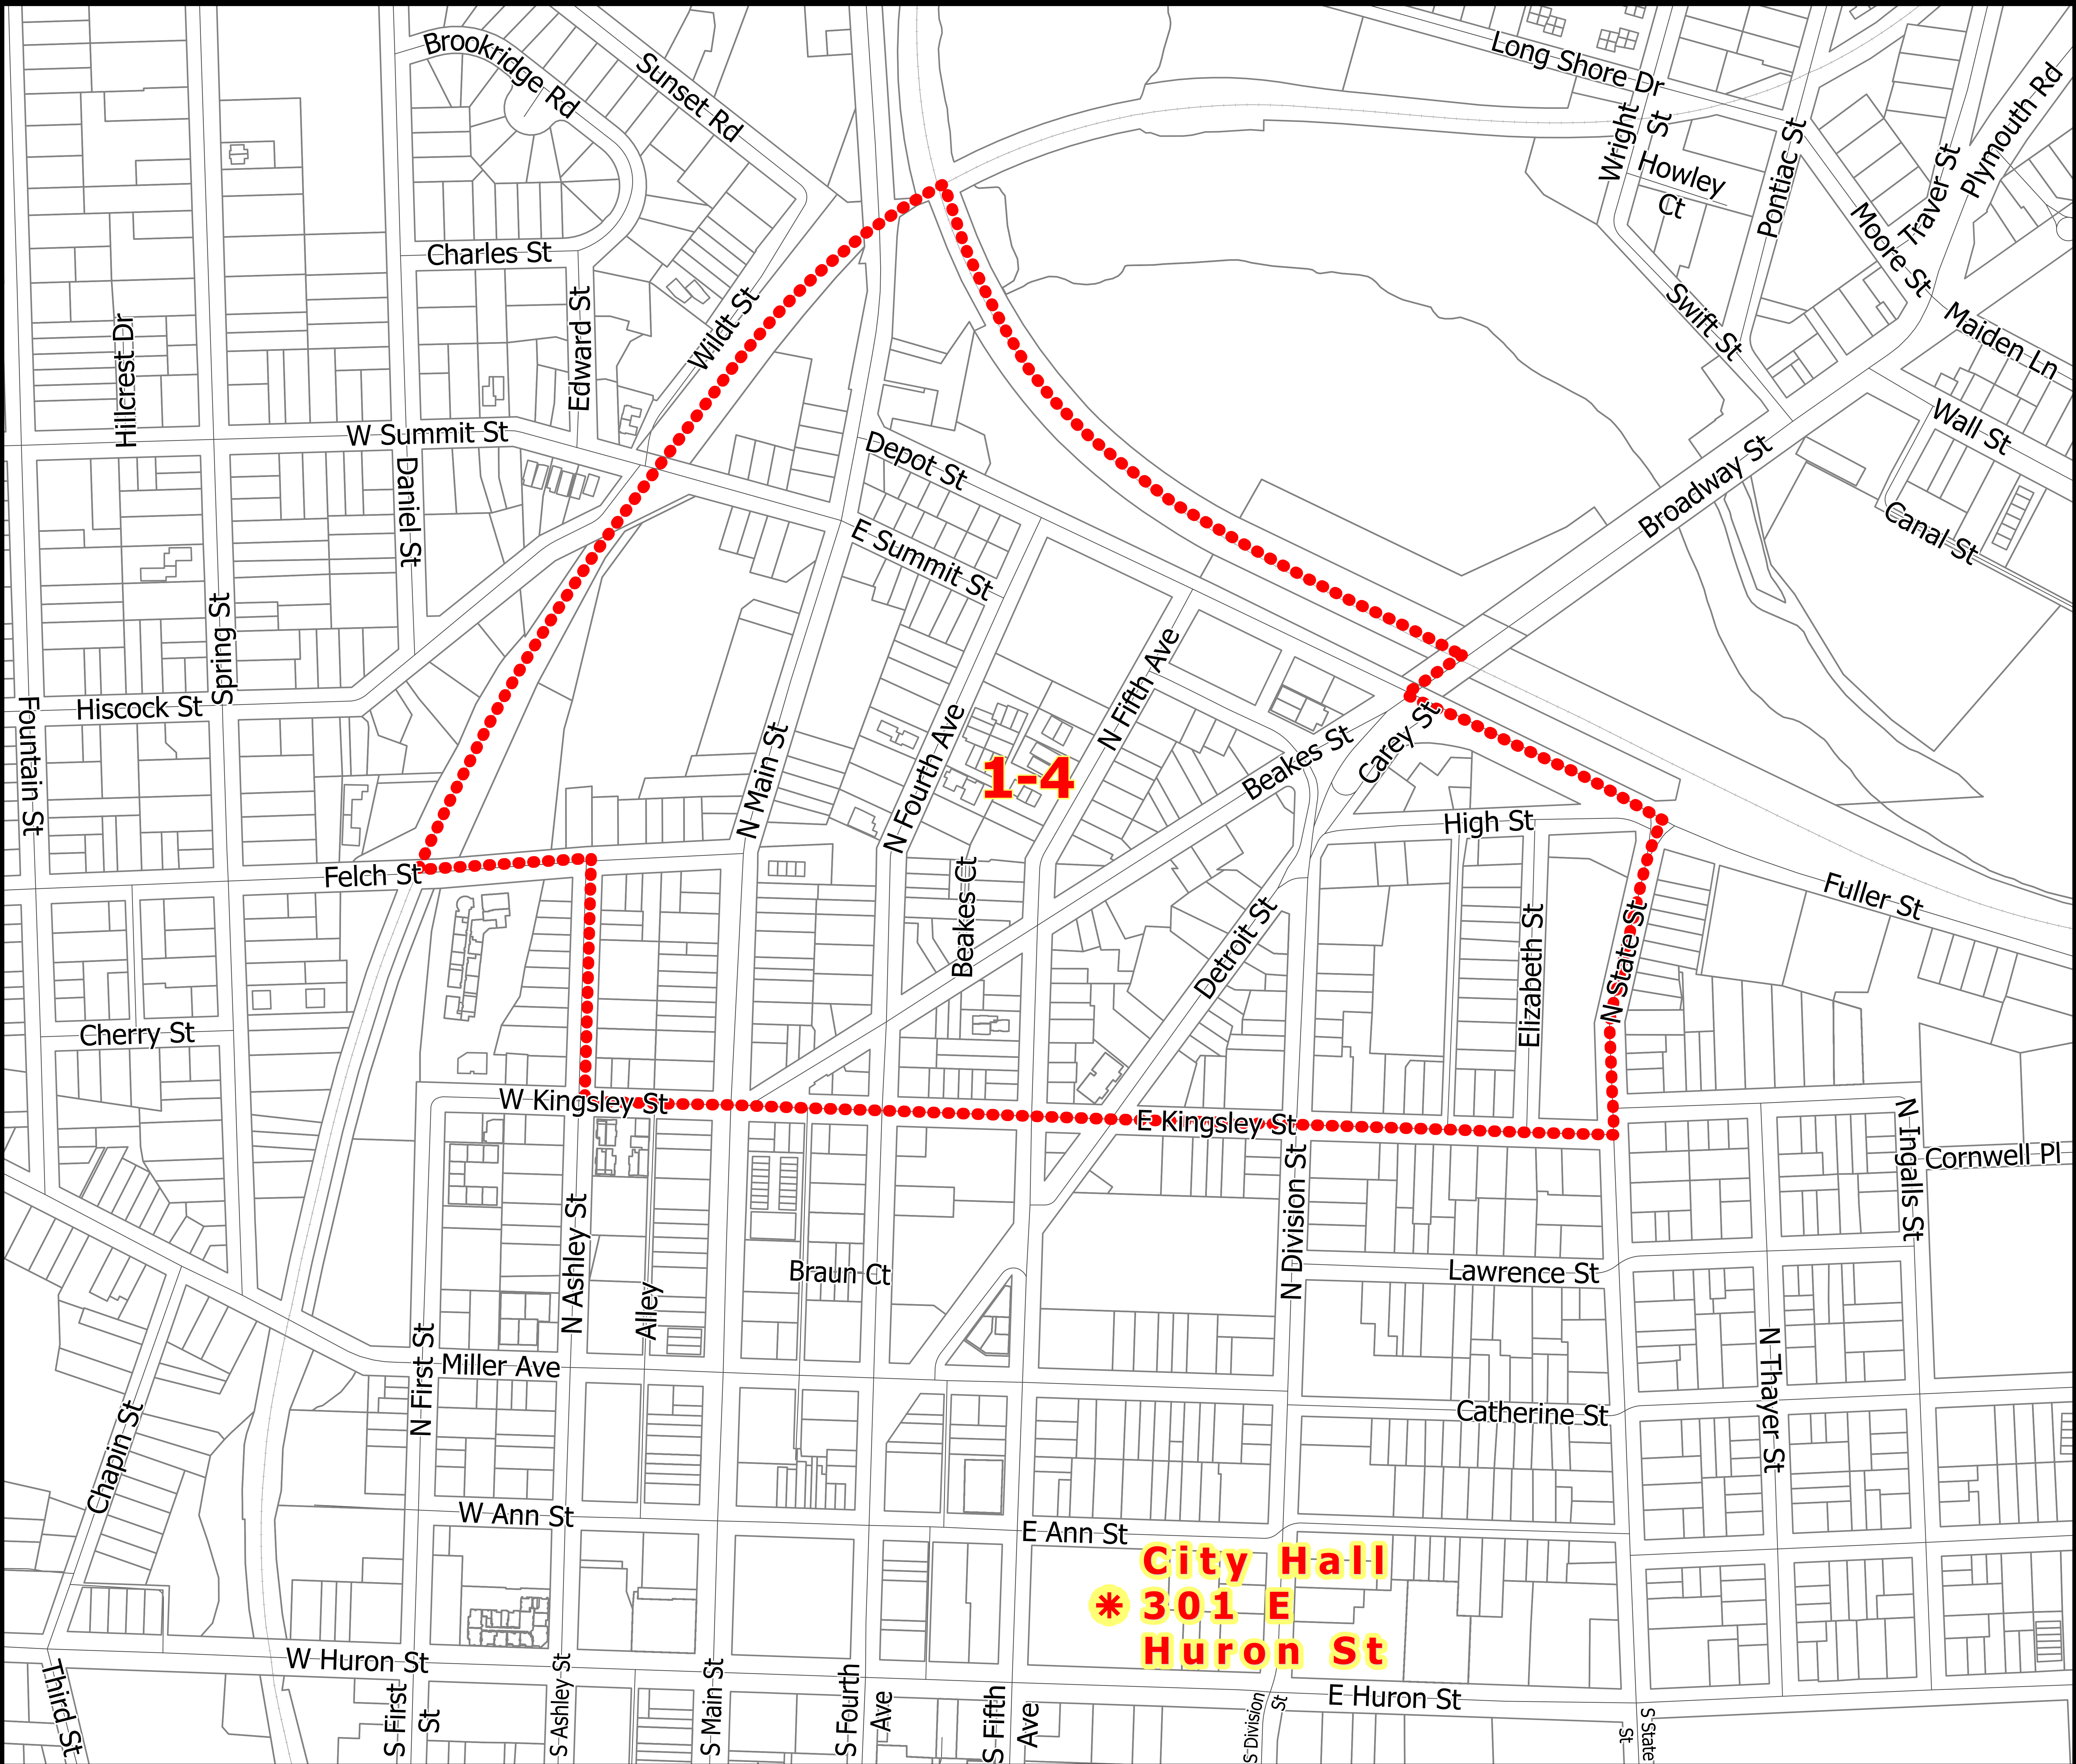

City of Ann Arbor
City Clerk
Precinct Map

Precinct
1-4

Polling Location

Precinct Boundary

Parcels

Township Jurisdiction

1-4

City Hall
* 301 E
Huron St