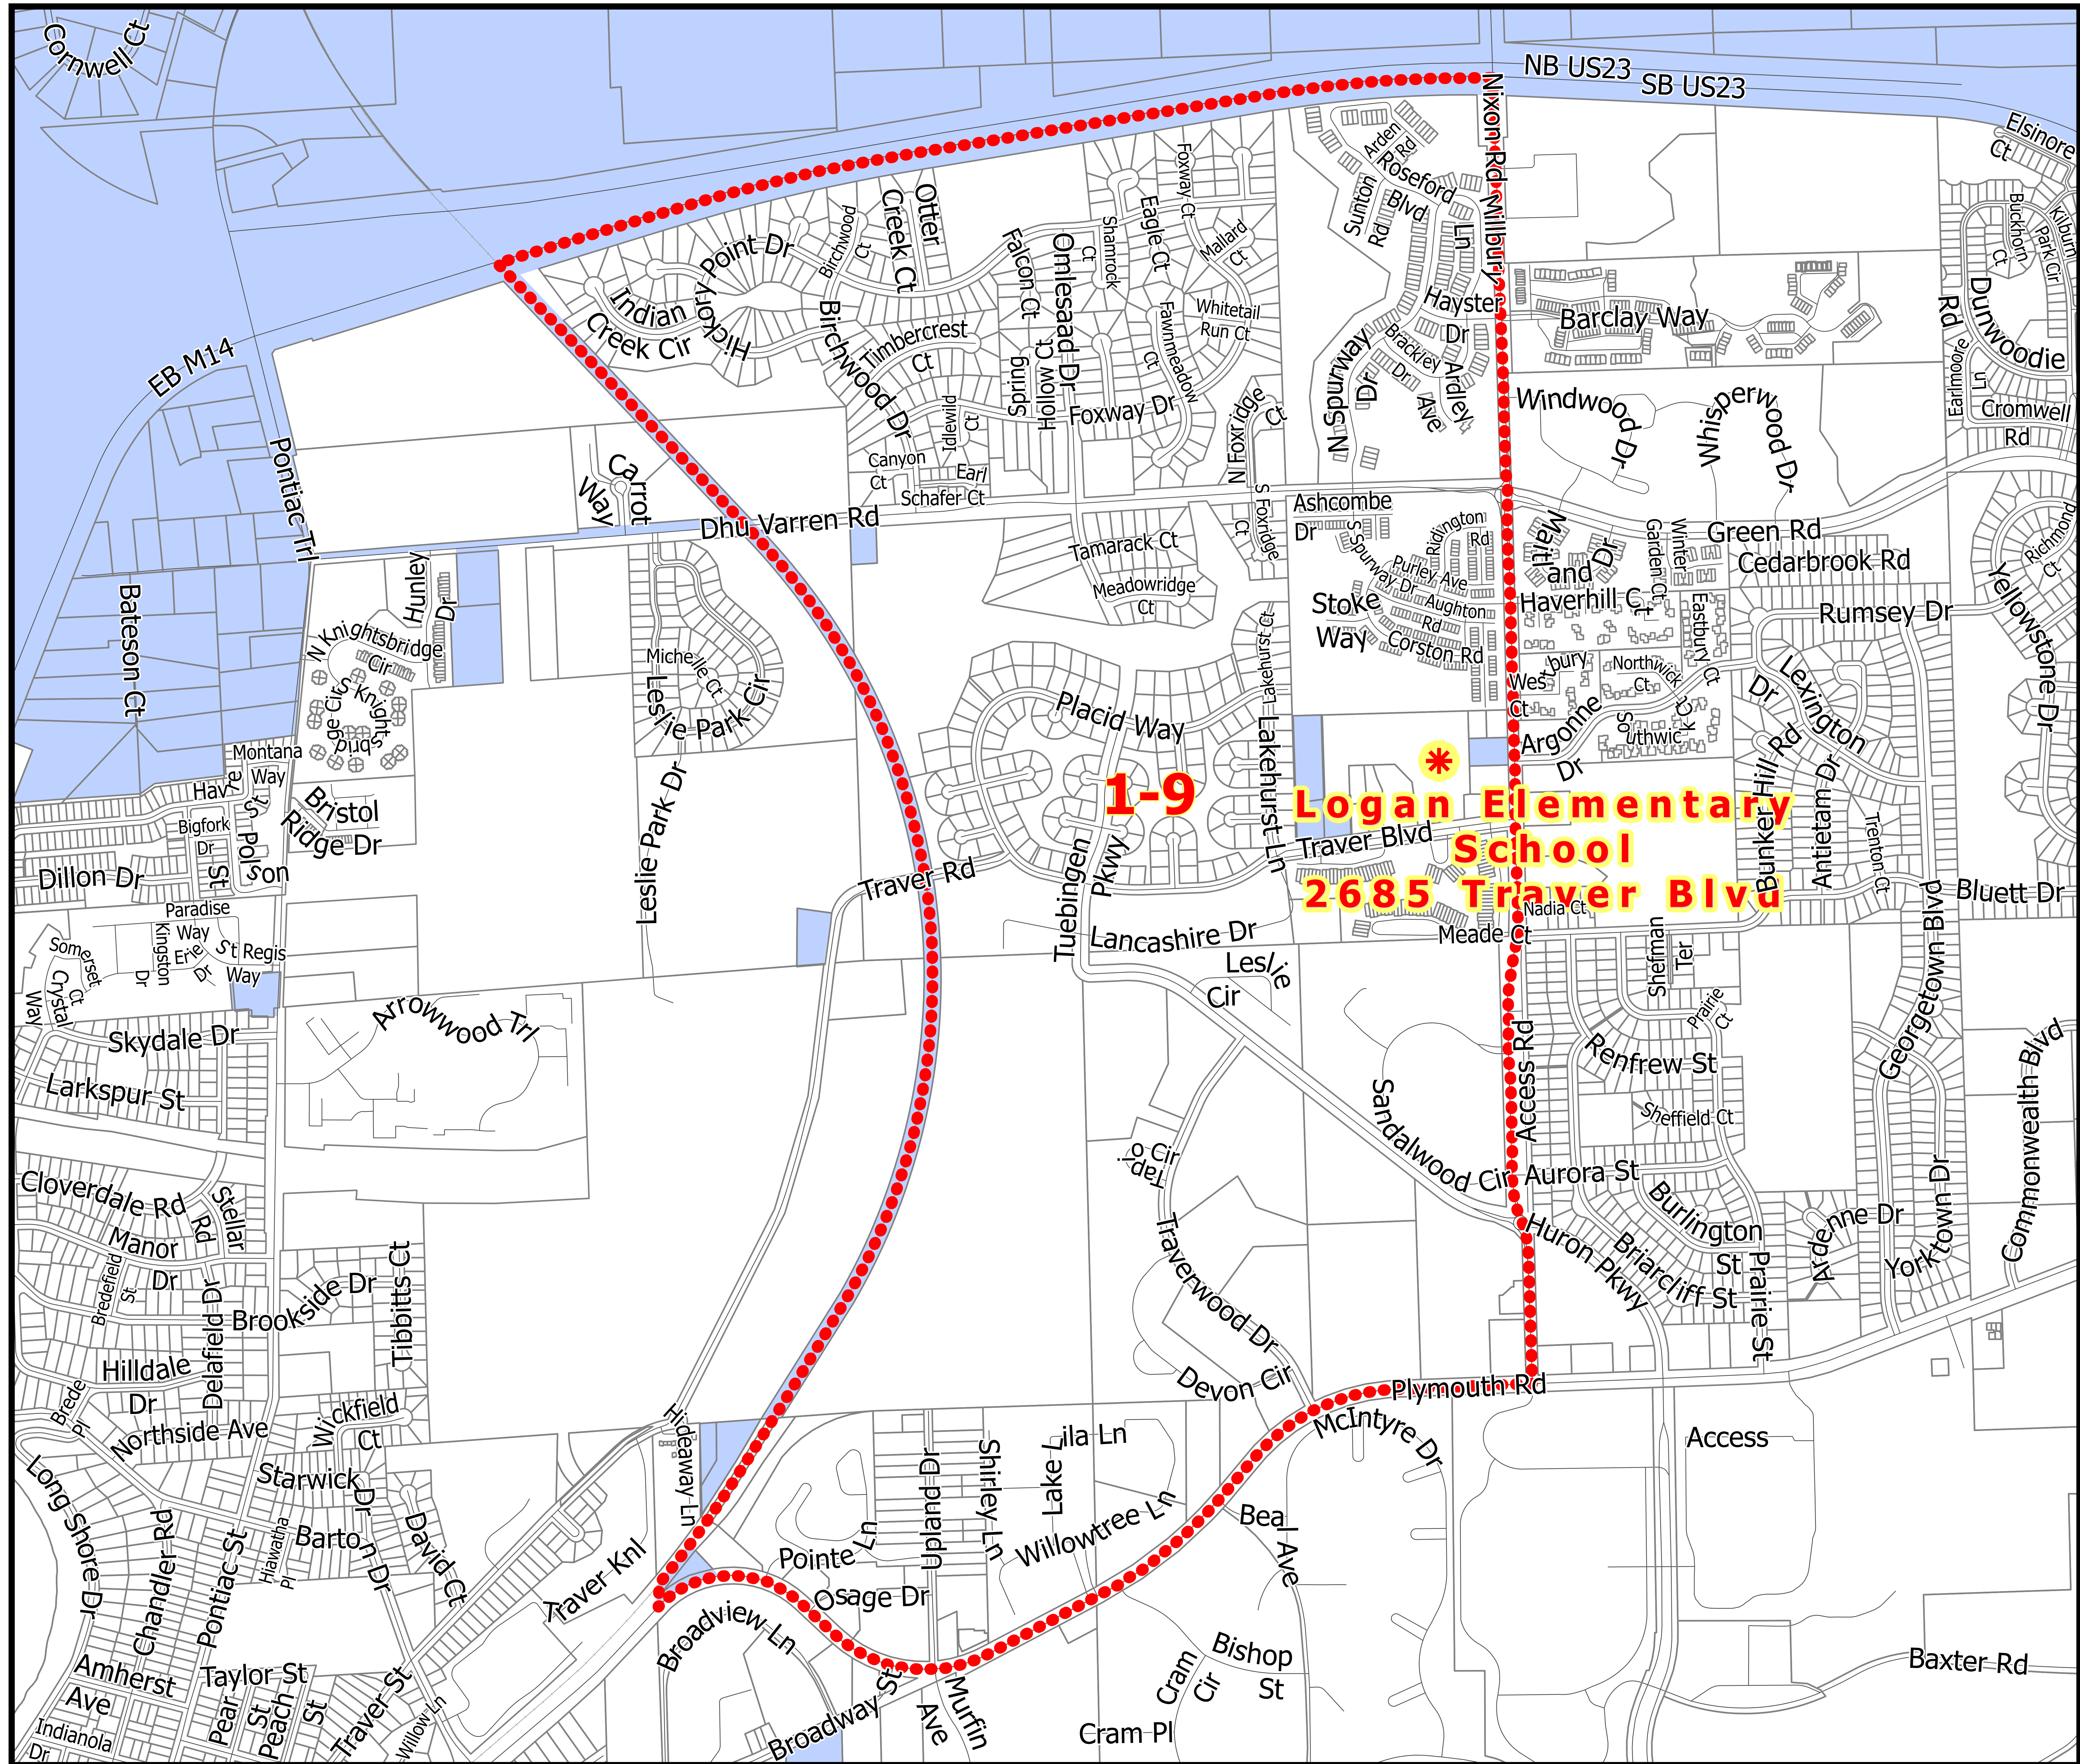

Precinct
1-4

 Polling Location

 Precinct Boundary

 Parcels

 Township Jurisdiction

1-4

City Hall
*** 301 E**
Huron St

Map date: 2/2/2024
Any aerial imagery is circa 2023
unless otherwise noted
Terms of use: www.a2gov.org/terms

Precinct
1-8

Polling Location

Precinct Boundary

Parcels

Township Jurisdiction

Map date: 2/2/2024
Any aerial imagery is circa 2023
unless otherwise noted
Terms of use: www.a2gov.org/terms

- Polling Location
- Precinct Boundary
- Parcels
- Township Jurisdiction