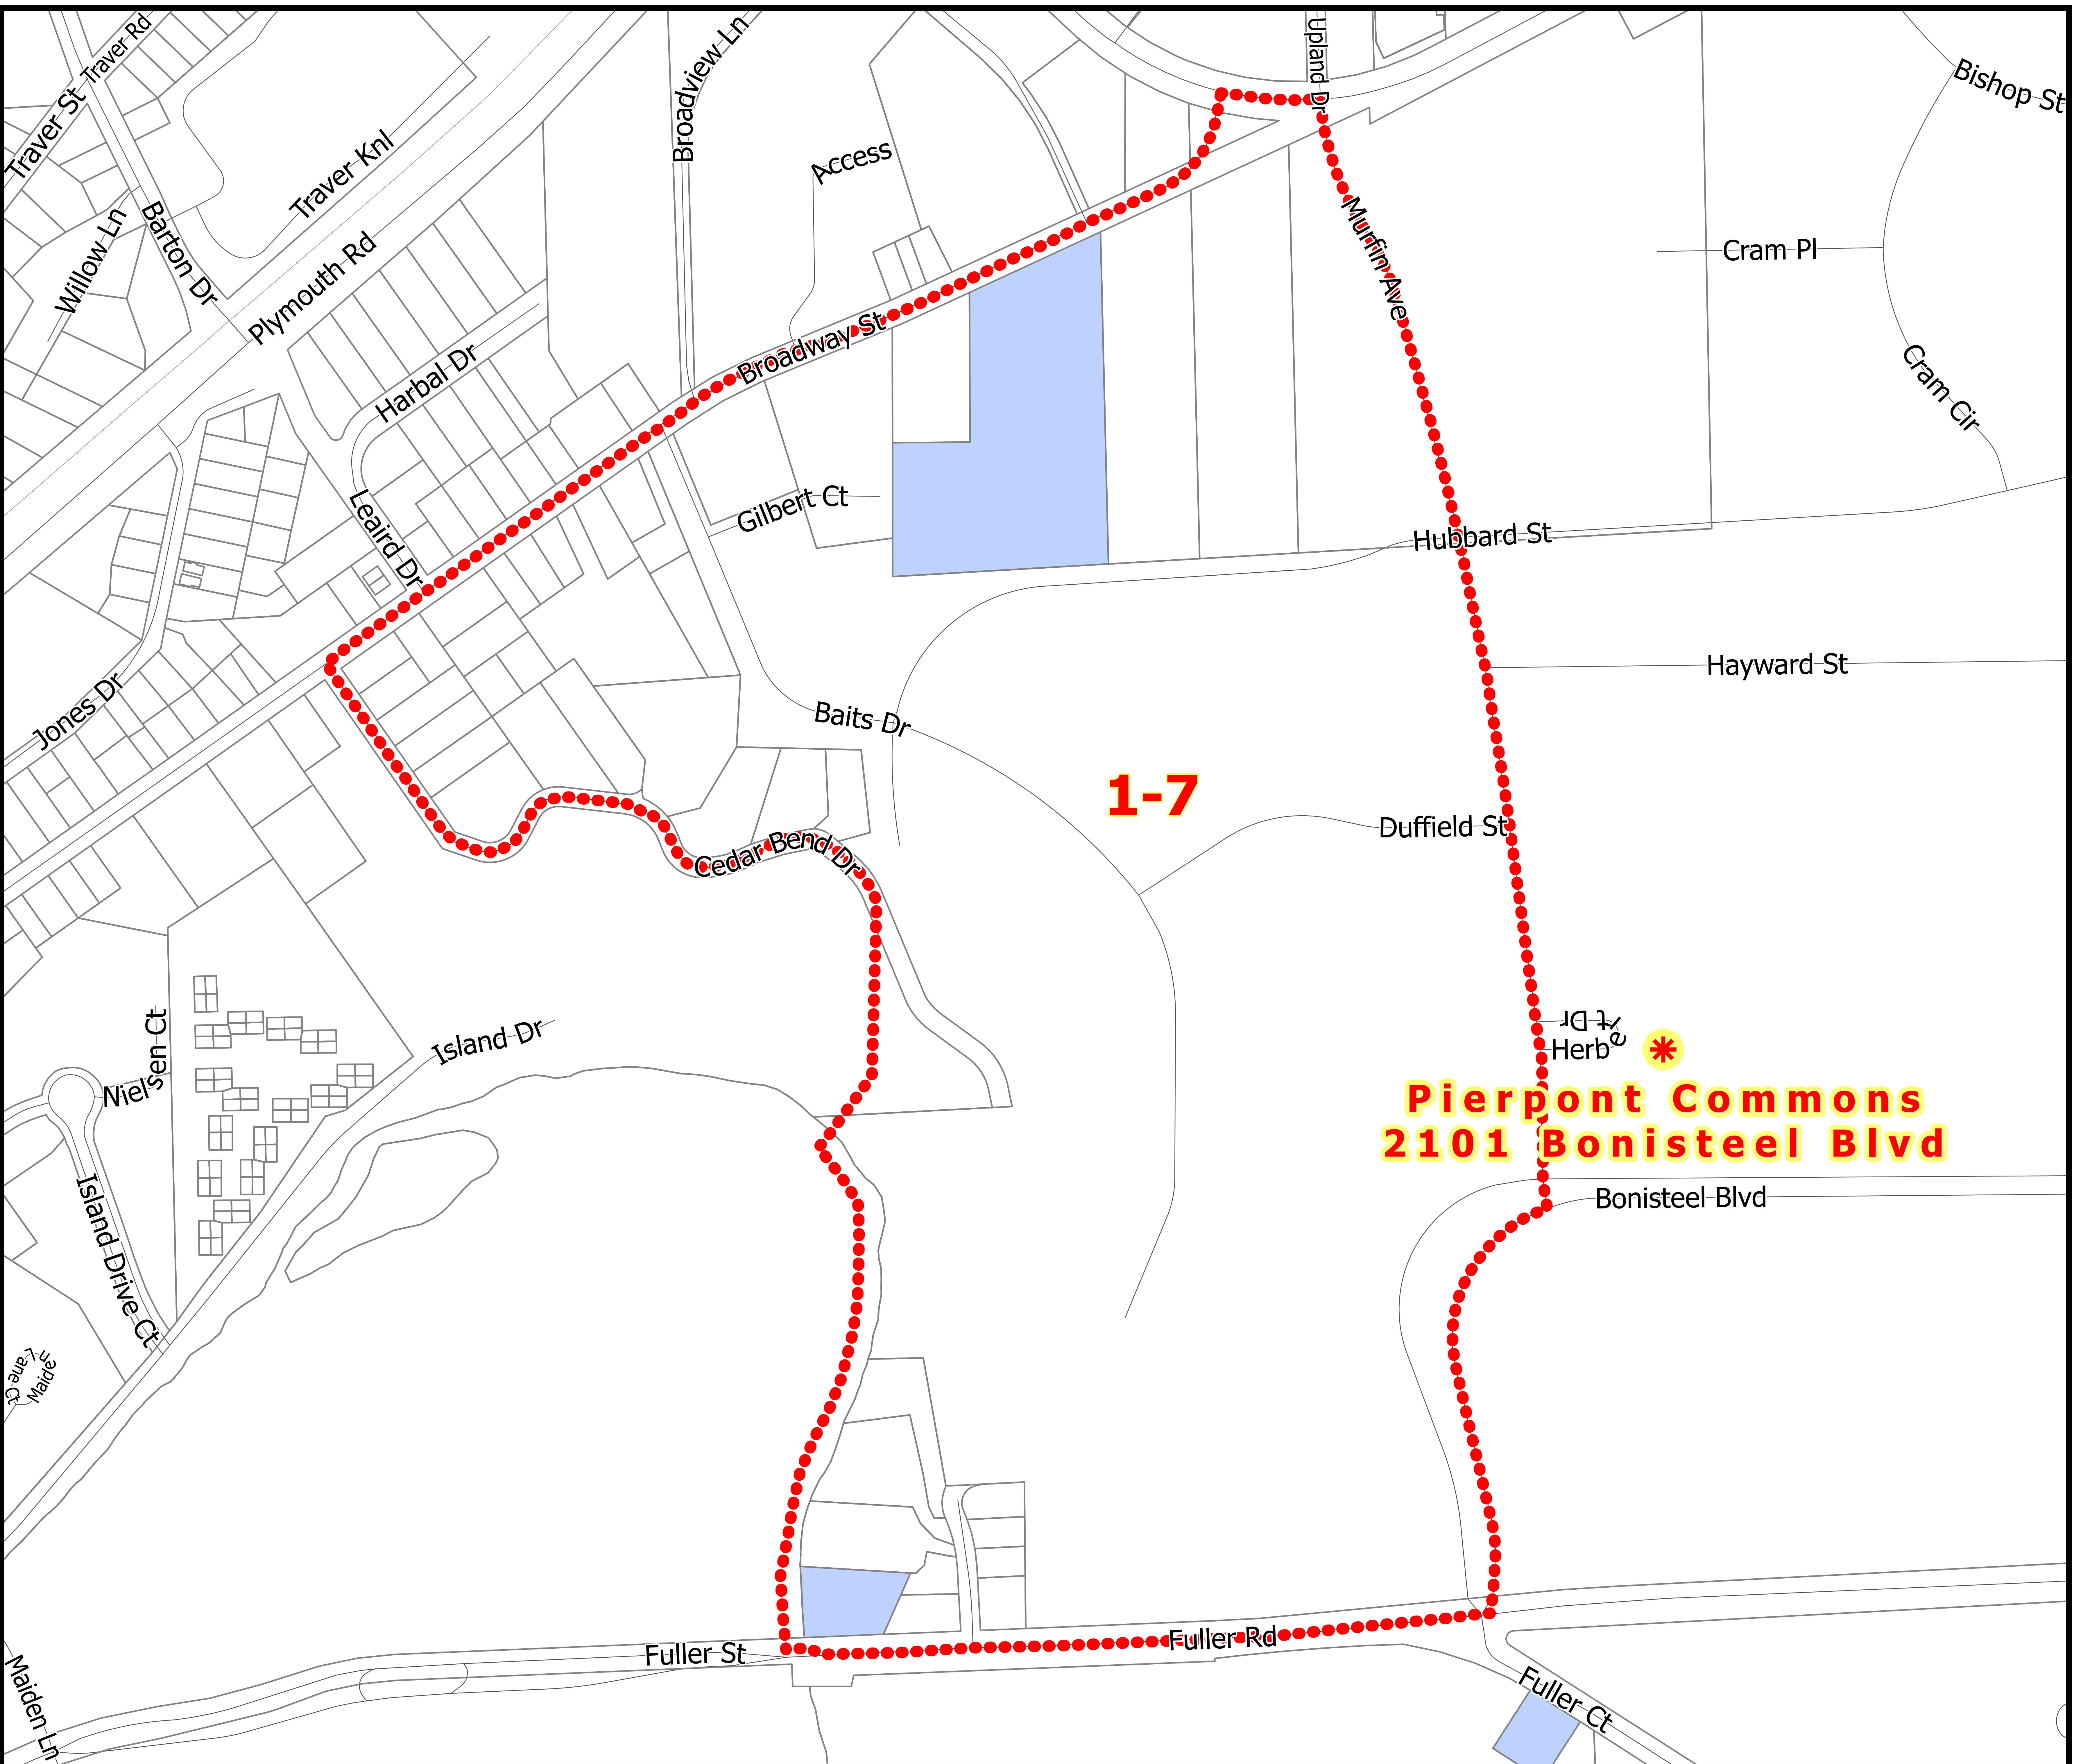

City of Ann Arbor
City Clerk
Precinct Map

Precinct
1-7

Polling Location

Precinct Boundary

Parcels

Township Jurisdiction

**Pierpont Commons
2101 Bonisteel Blvd**

1-7