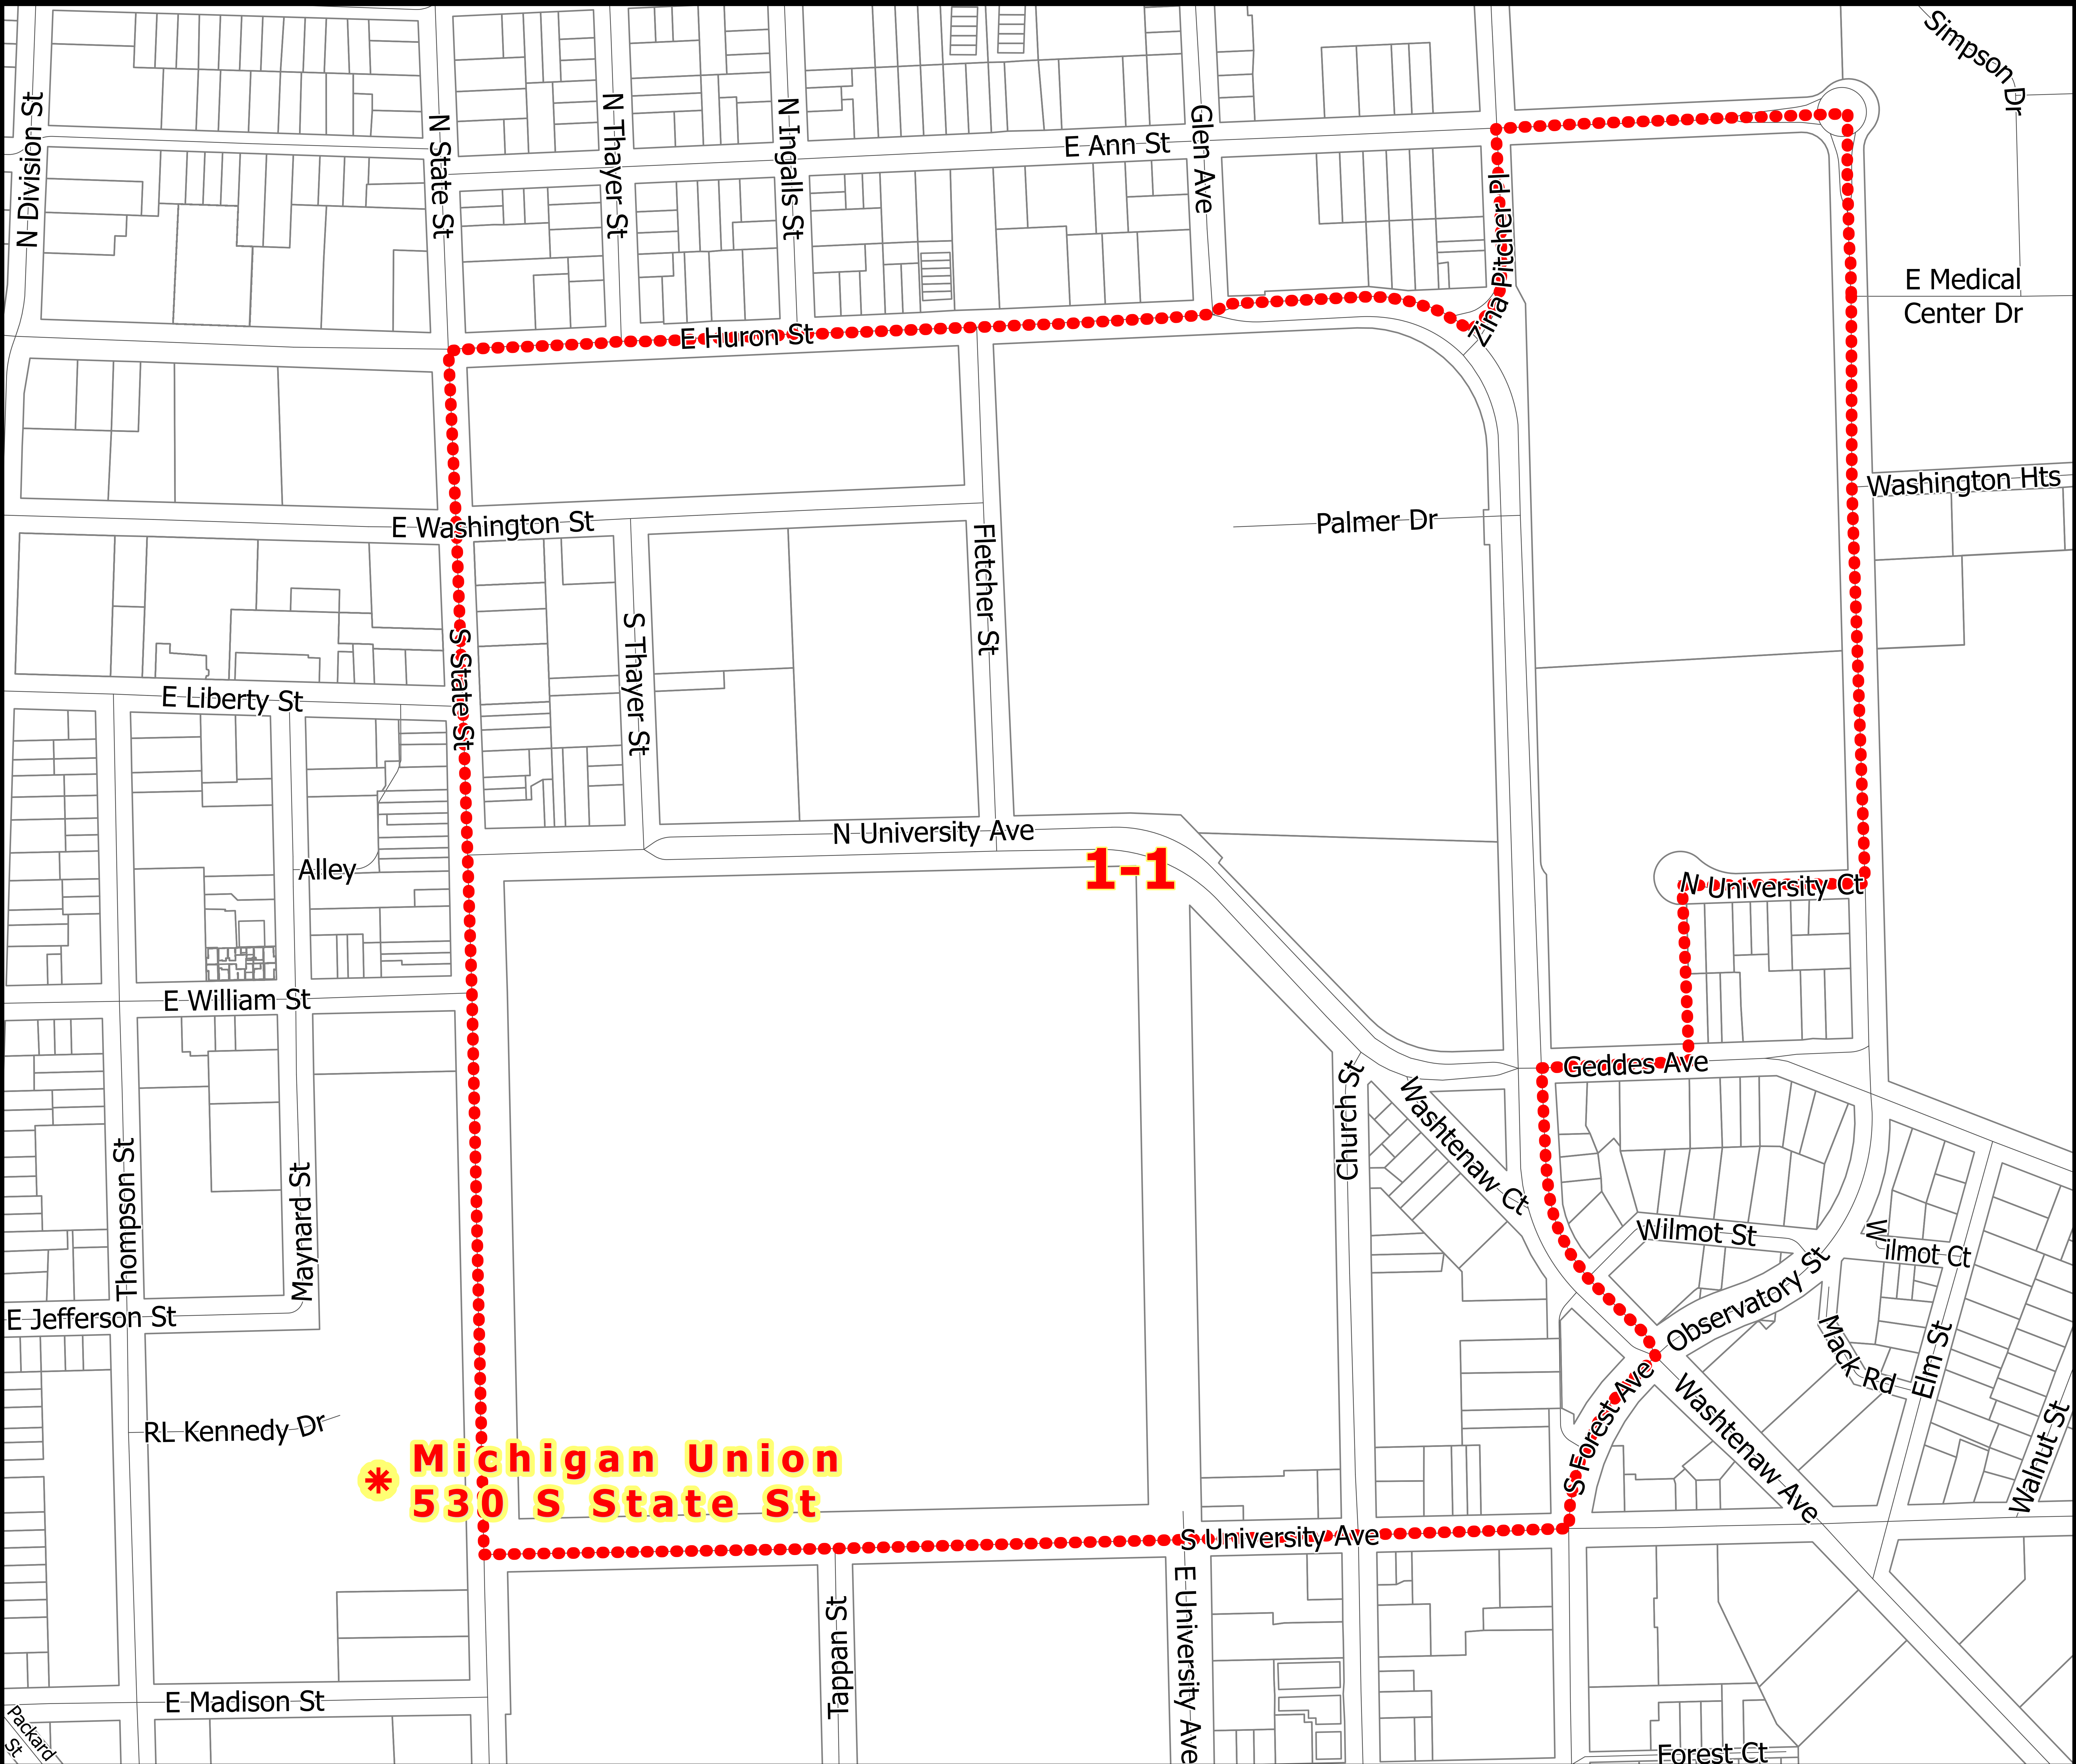

City of Ann Arbor
City Clerk
Precinct Map

Precinct
1-1

Polling Location

Precinct Boundary

Parcels

Township Jurisdiction

Michigan Union
530 S State St

1-1