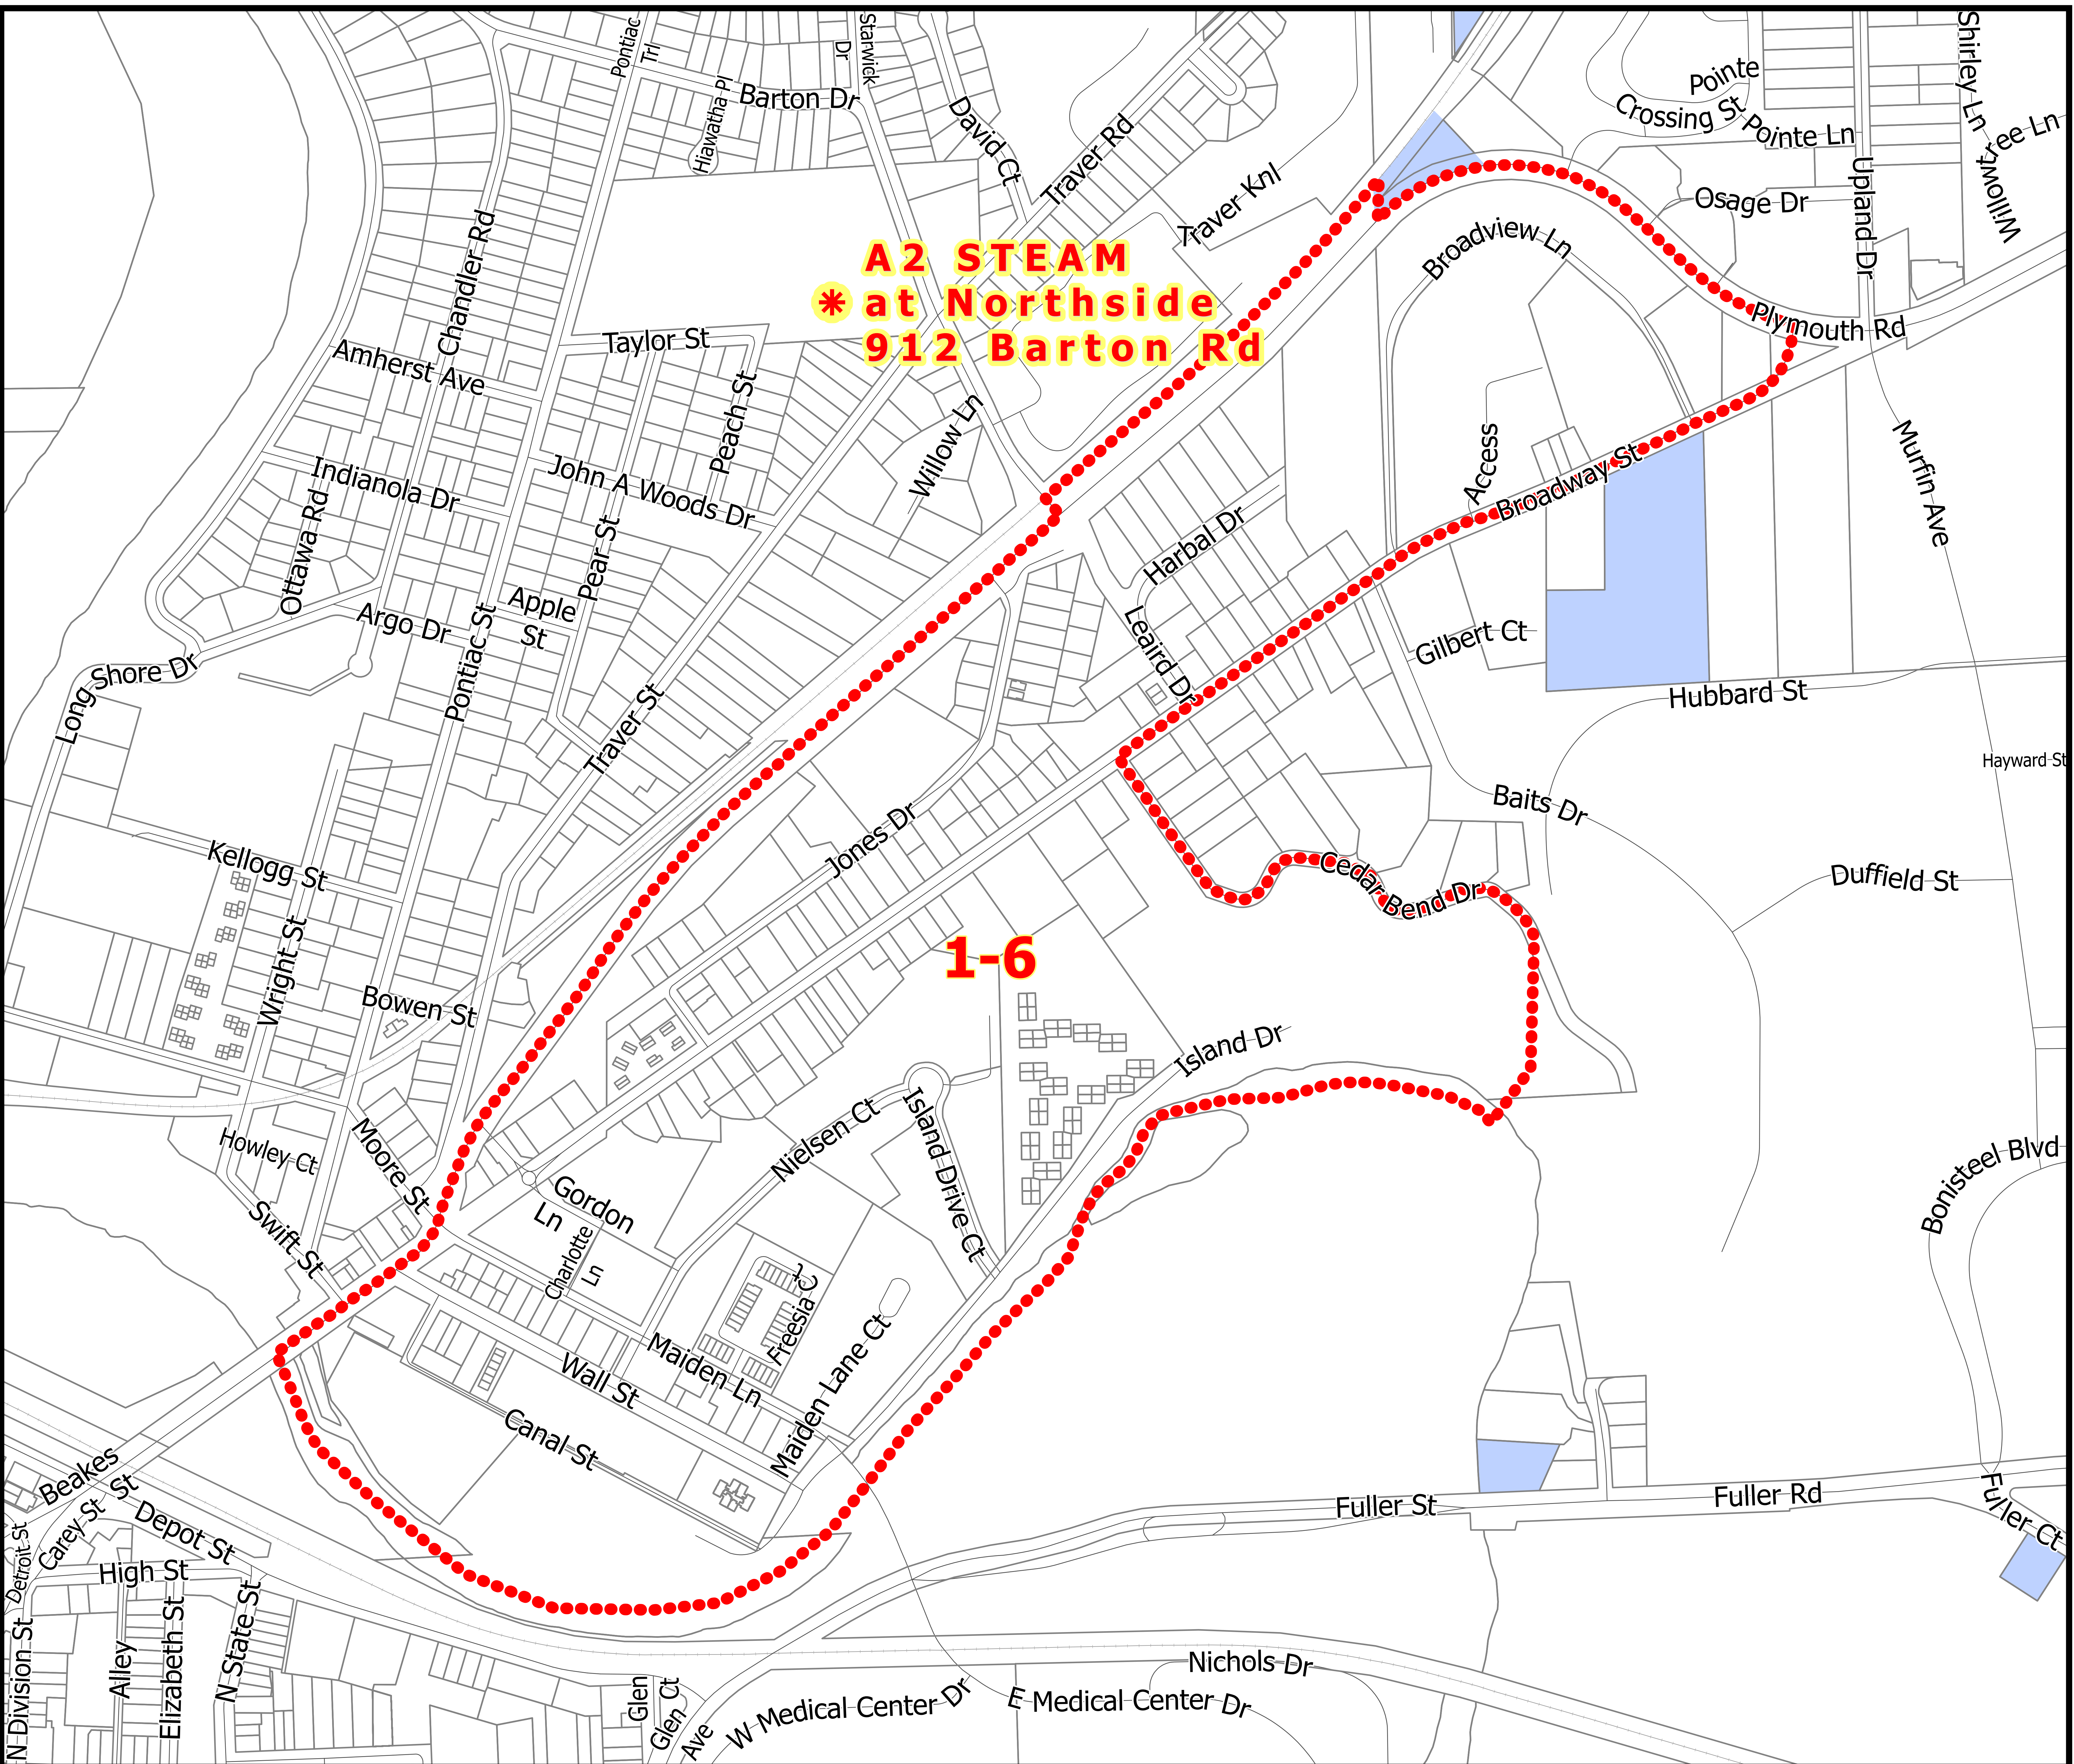

Polling Location

Precinct Boundary

Parcels

Township Jurisdiction

A2 STEAM
* at Northside
912 Barton Rd

1-6