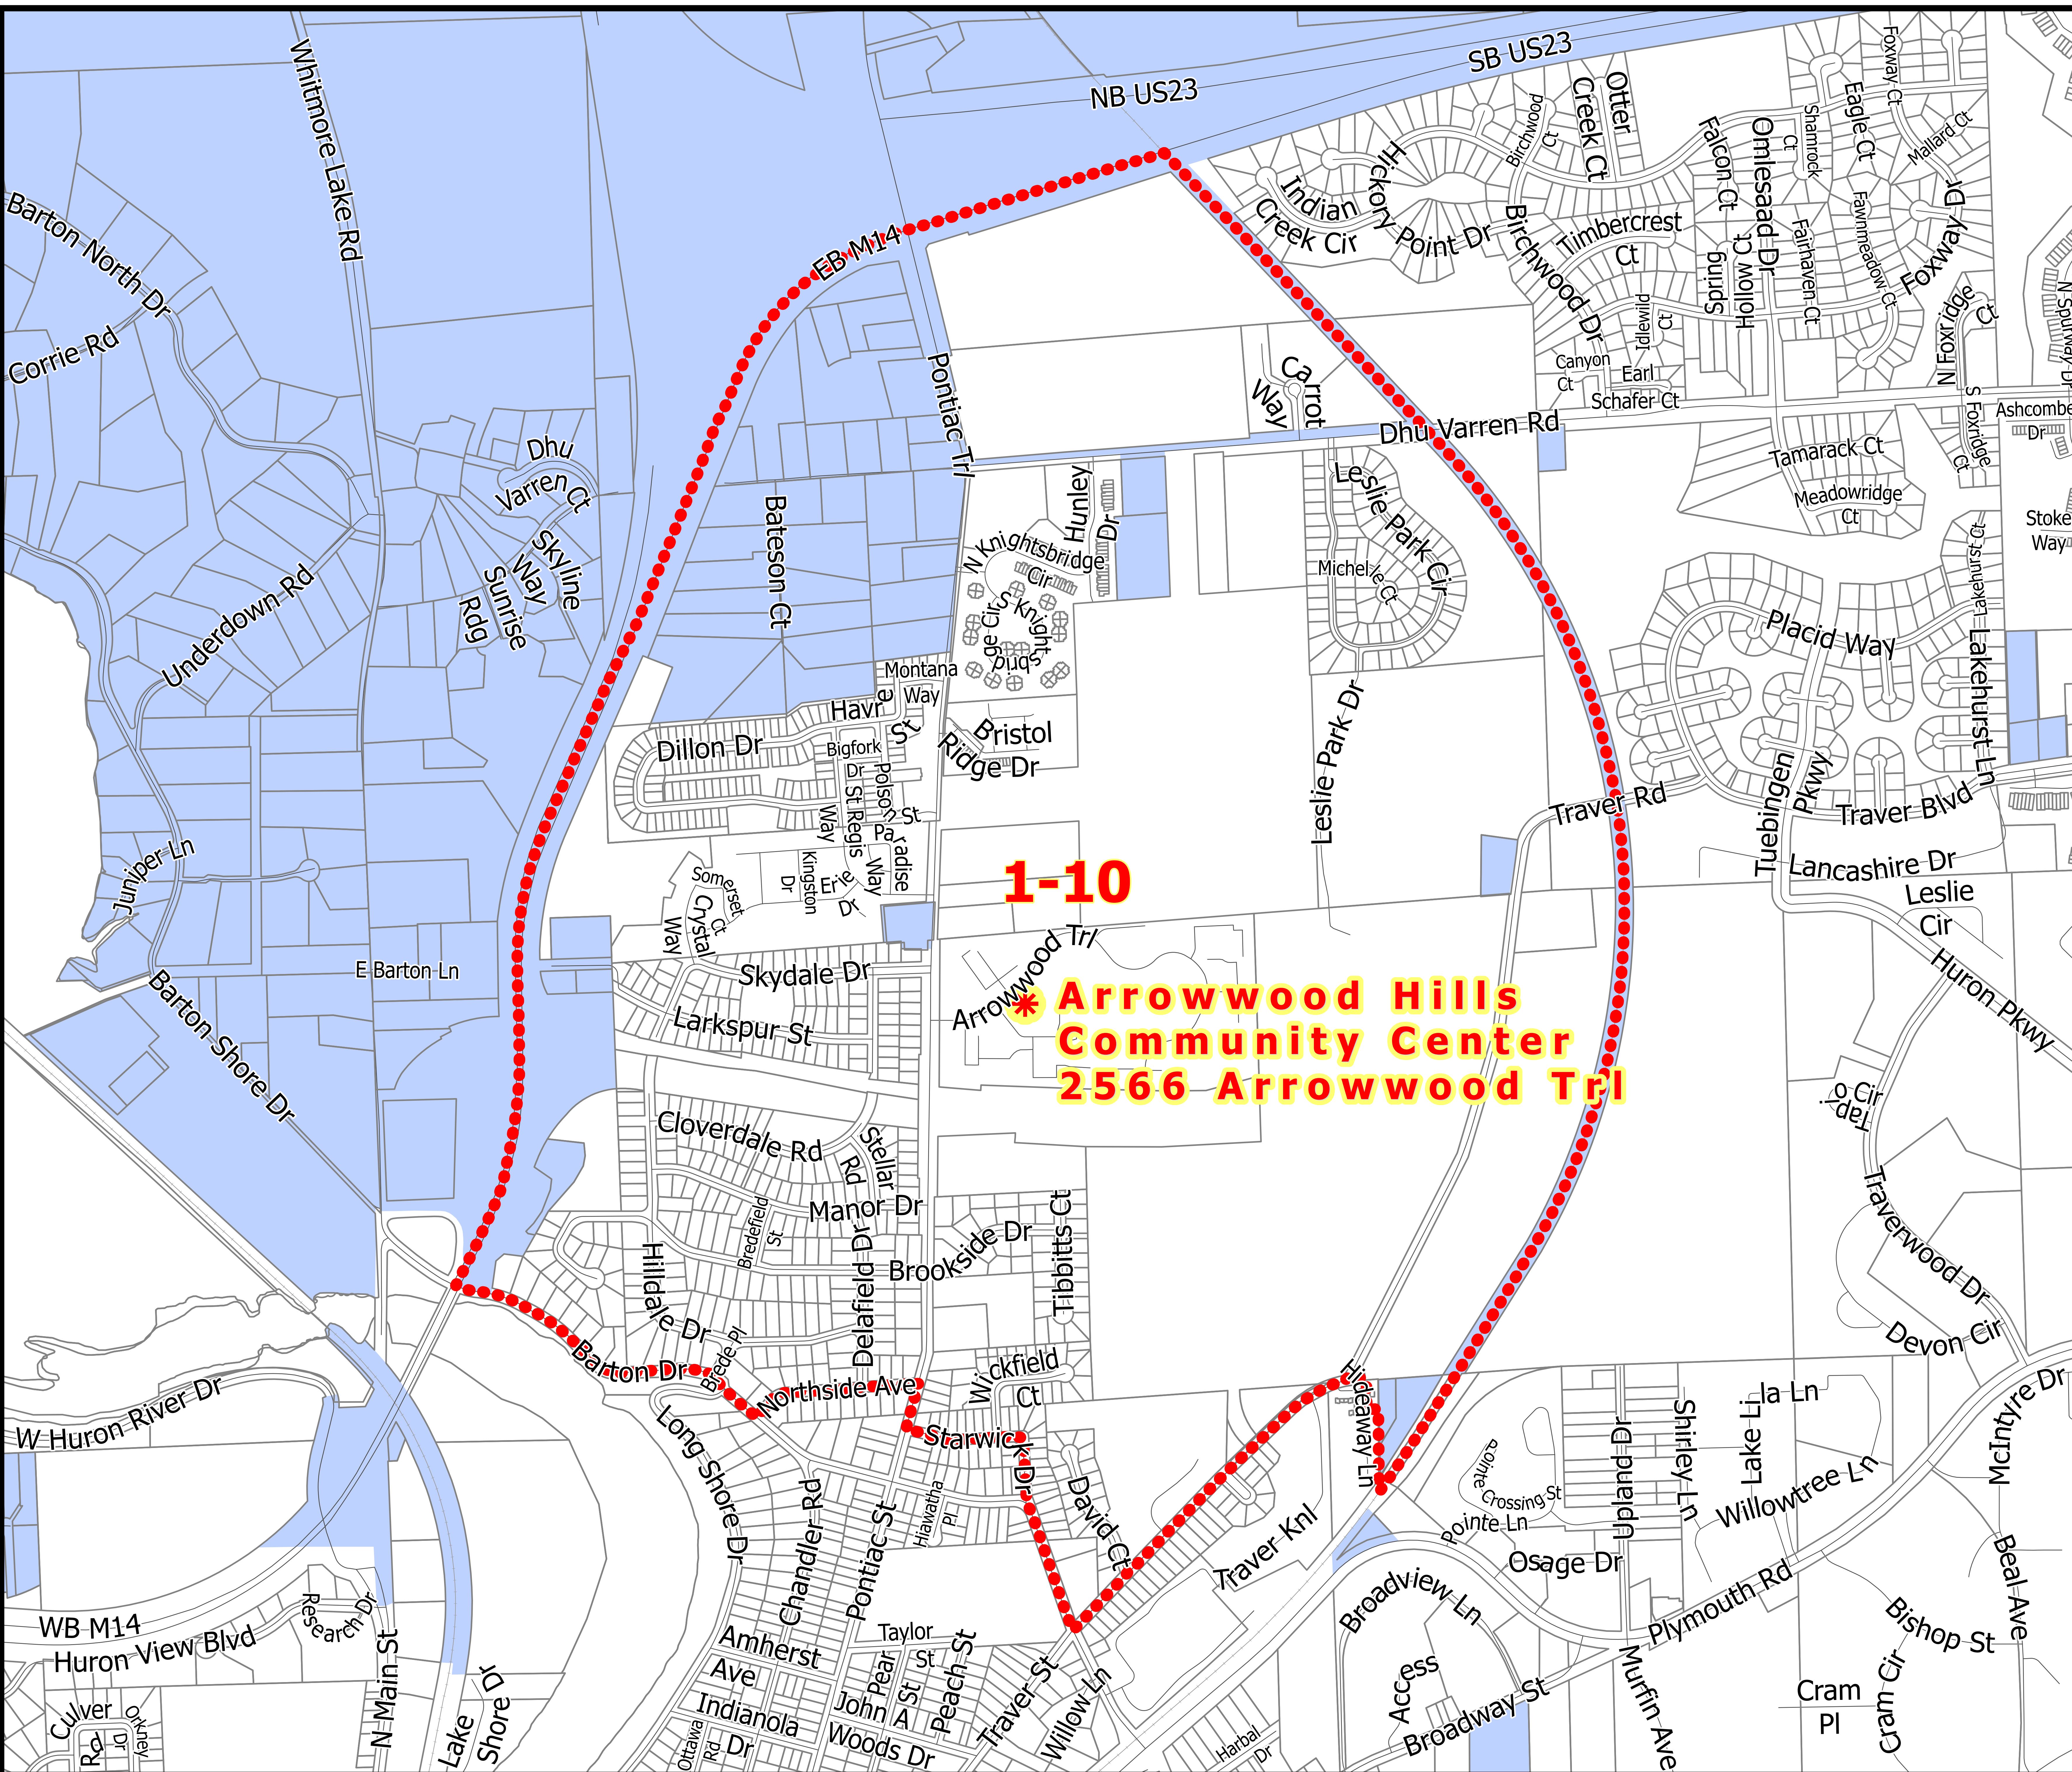

Polling Location

Precinct Boundary

Parcels

Township Jurisdiction

1-10

*** Arrowwood Hills
Community Center
2566 Arrowwood Tr**