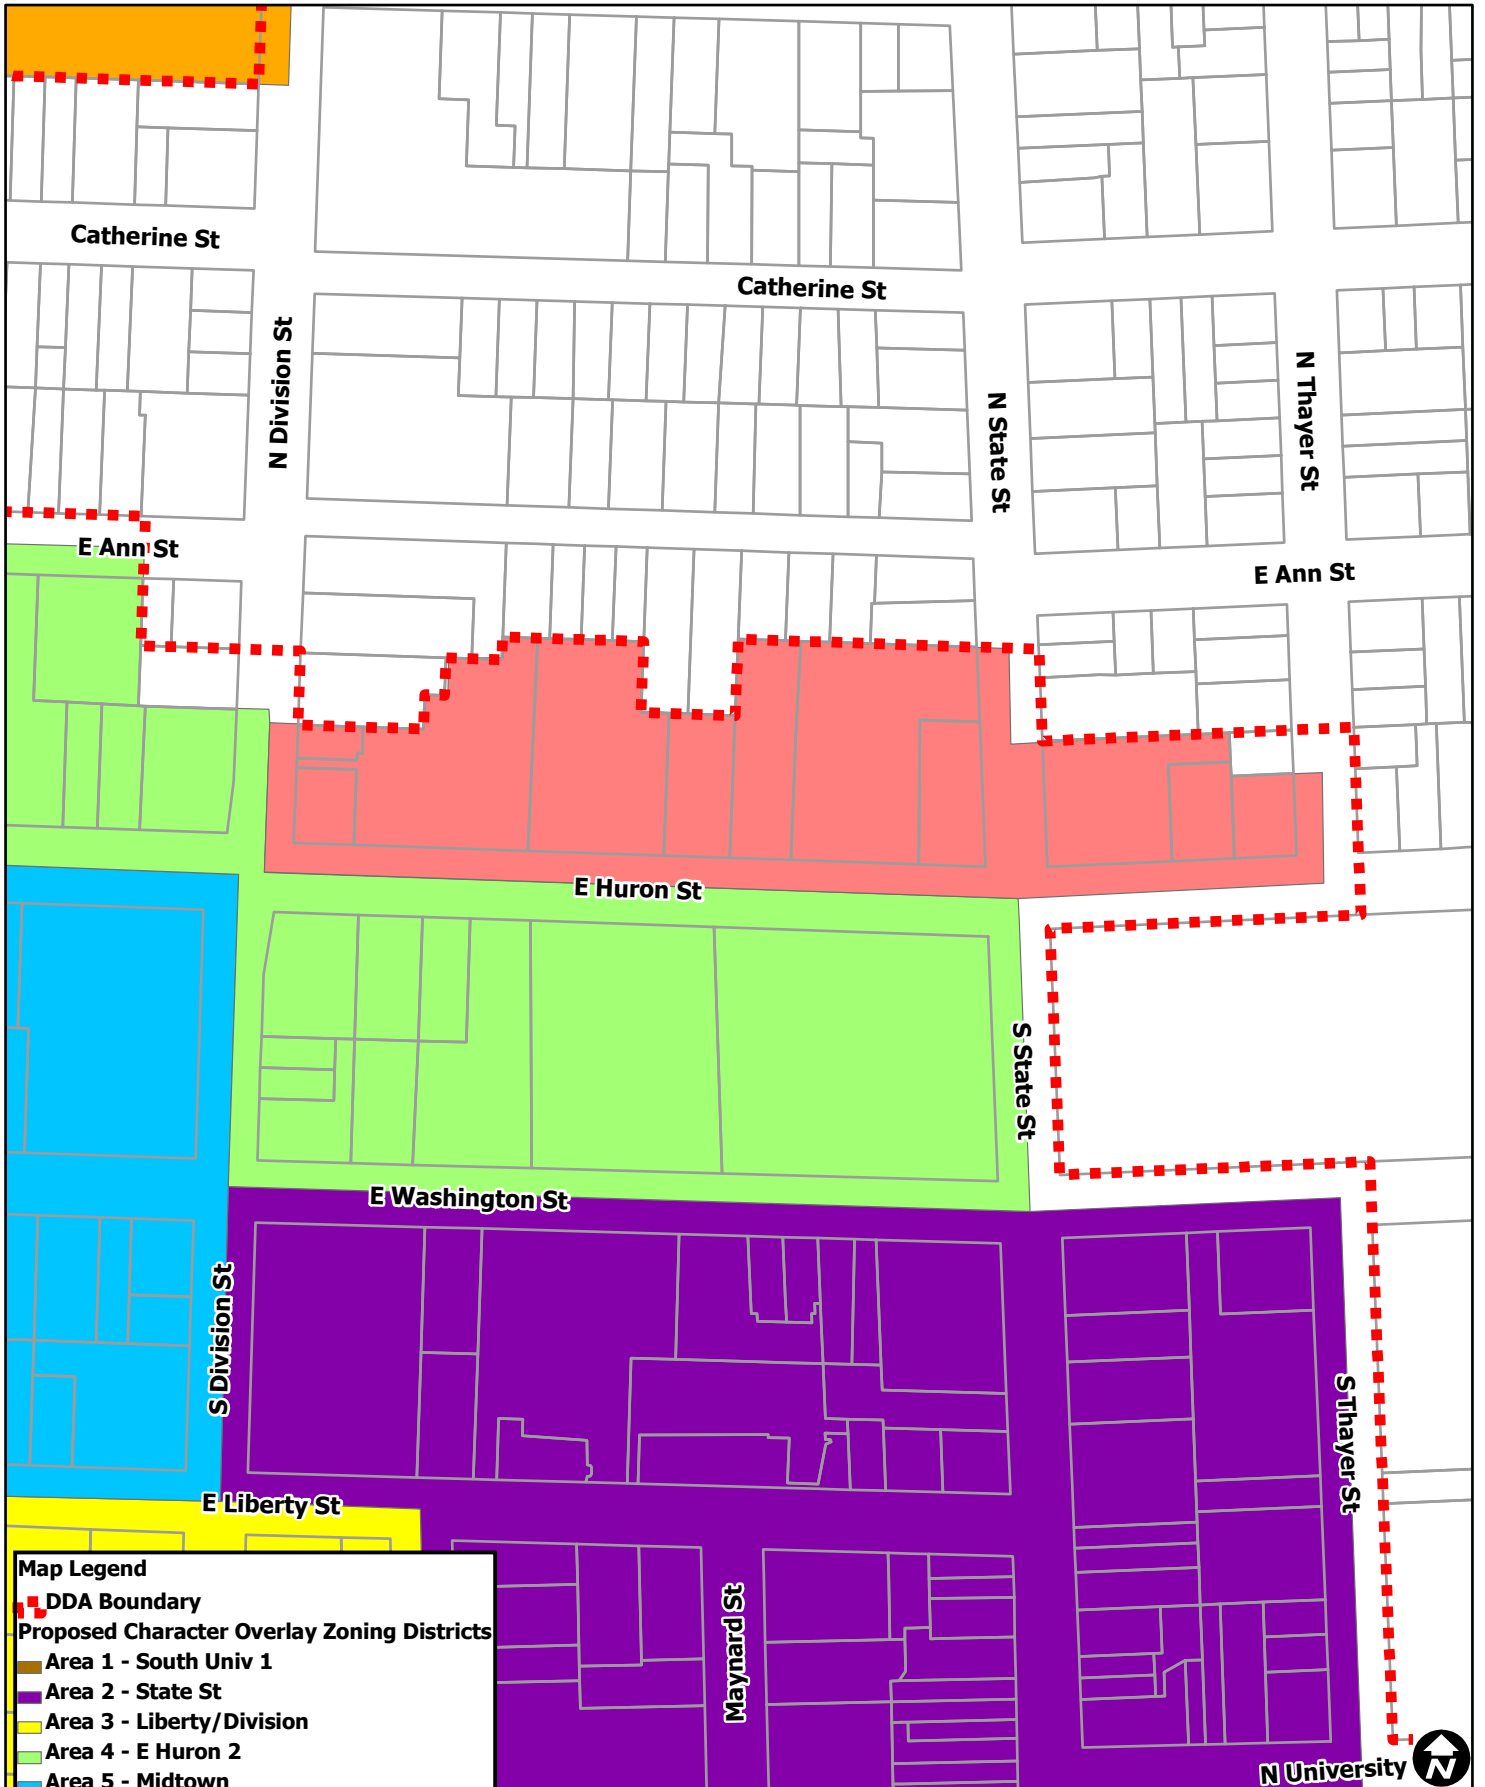

Proposed East Huron Character Area Changes

Maps available online:
<http://gisweb.ewashtenaw.org/website/mapwashtenaw/>

April 1st, 2009