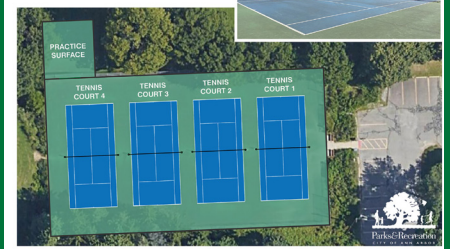

Based on survey results and comments received, the community strongly favored incorporating permanent pickleball infrastructure in the redesign. Option C which proposes creating two pickleball courts and keeping three tennis courts received the majority of votes. The city's park planners will present the community feedback and recommend moving forward with Option C at the next **Parks Advisory Commission meeting, currently scheduled for Tuesday, Sept. 15 at 4 p.m.**

Parks & Recreation
CITY OF ANN ARBOR

If you have any additional questions, please contact:

Adam Fercho,
Parks Planner and
Landscape Architect at
afercho@a2gov.org or
734.794.6230 ext. 42549

BURNS PARK COURTS OPTION C

Three Tennis Courts /
Two Pickleball Courts

BURNS PARK COURTS OPTION A

Four Tennis Courts
(Current Layout)

BURNS PARK COURTS OPTION B

Four Tennis Courts /
Overstripe Two Pickleball Courts

Q1 Choose Option A, B or C.