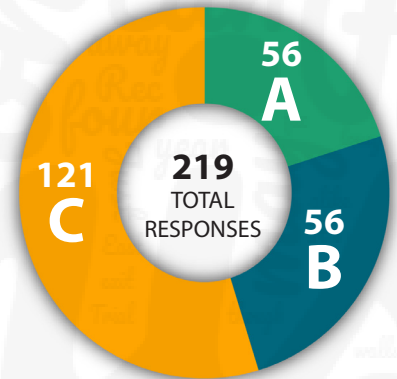

BURNS PARK TENNIS COURT COMMUNITY FEEDBACK

Thank you for participating in our recently released survey regarding the renovation of the Burns Park tennis courts. We received a tremendous amount of responses, further highlighting the value that the community places in its parks system! Your input is greatly appreciated and helps us to better understand community ideas, concerns and priorities.

The survey, open from June 26-July 15, asked community members to vote on one of three options for the future configuration of the Burns Park courts. We received 219 survey responses from the community and 69 comments. The survey was advertised on NextDoor, GovDelivery, Facebook, Twitter and via mail to residents who live within 1/4 mile of the park.

Based on survey results and comments received, the community strongly favored incorporating permanent pickleball infrastructure in the redesign. Option C which proposes creating two pickleball courts and keeping three tennis courts received the majority of votes. The city's park planners will present the community feedback and recommend moving forward with Option C at the next **Parks Advisory Commission meeting, currently scheduled for Tuesday, Sept. 15 at 4 p.m.**

Parks & Recreation
CITY OF ANN ARBOR

If you have any additional questions, please contact:

Adam Fercho,
Parks Planner and
Landscape Architect at
afercho@a2gov.org or
734.794.6230 ext. 42549

BURNS PARK COURTS OPTION C

Three Tennis Courts /
Two Pickleball Courts

BURNS PARK COURTS OPTION A

Four Tennis Courts
(Current Layout)

BURNS PARK COURTS OPTION B

Four Tennis Courts /
Overstripe Two Pickleball Courts