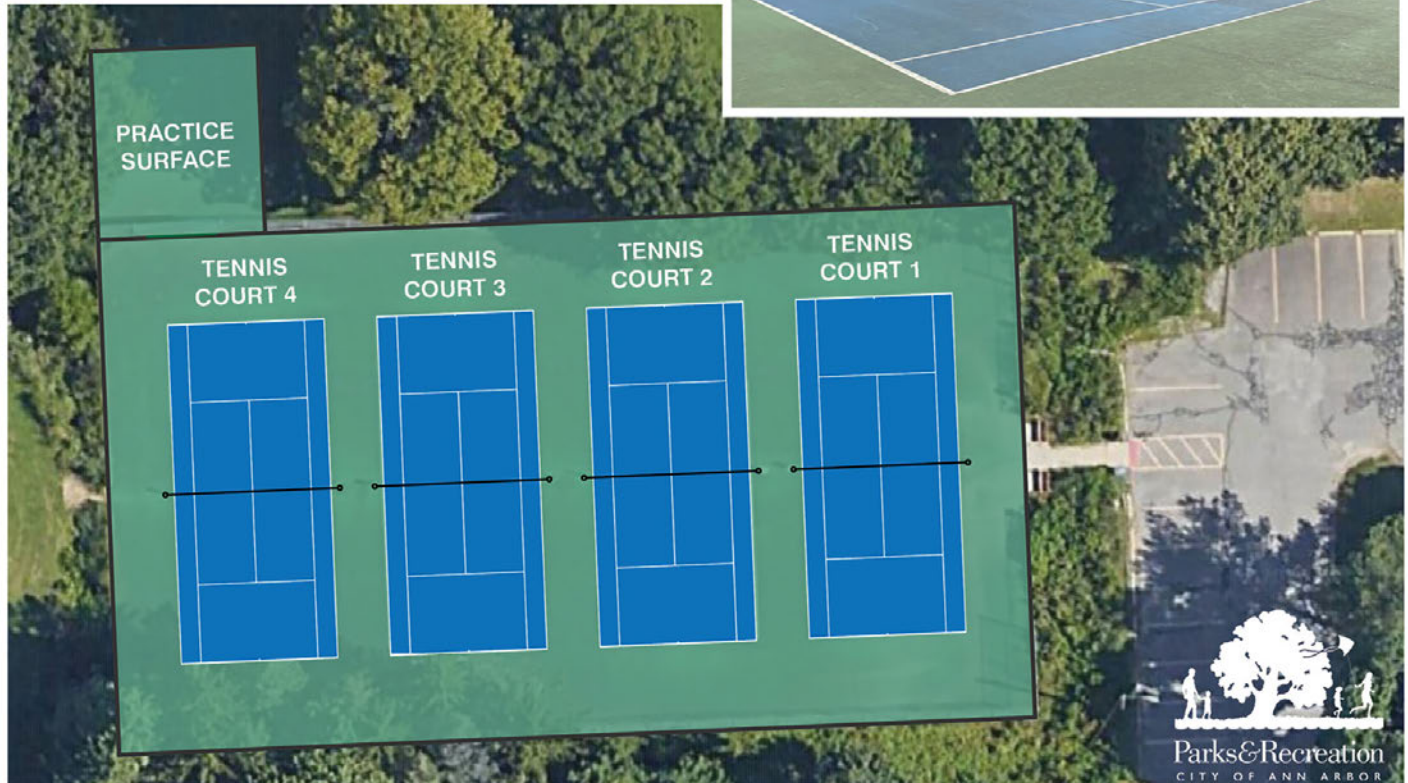

Based on survey results and comments received, the community strongly favored incorporating permanent pickleball infrastructure in the redesign. Option C which proposes creating two pickleball courts and keeping three tennis courts received the majority of votes. The city's park planners will present the community feedback and recommend moving forward with Option C at the next **Parks Advisory Commission meeting, currently scheduled for Tuesday, Sept. 15 at 4 p.m.**

Three Tennis Courts /
Two Pickleball Courts

BURNS PARK COURTS OPTION A

Four Tennis Courts
(Current Layout)

BURNS PARK COURTS OPTION B

Four Tennis Courts /
Overstripe Two Pickleball Courts

Q1 Choose Option A, B or C.

Answered: 219 Skipped: 0

ANSWER CHOICES	RESPONSES	
Option A	20.55%	45
Option B	25.57%	56
Option C	55.25%	121
Total Respondents: 219		

BURNS PARK COURTS

OPTION A

*Four Tennis Courts
(Current Layout)*

BURNS PARK COURTS

OPTION B

*Four Tennis Courts /
Overstripe Two Pickleball Courts*

NOTES:

- Pickleball court striping will be a different color than tennis court striping for contrast.

- Pickleball nets are not installed in **Option B**, but portable nets can be used. Some portable nets will be made available at the senior center for checkout when the facility is open.