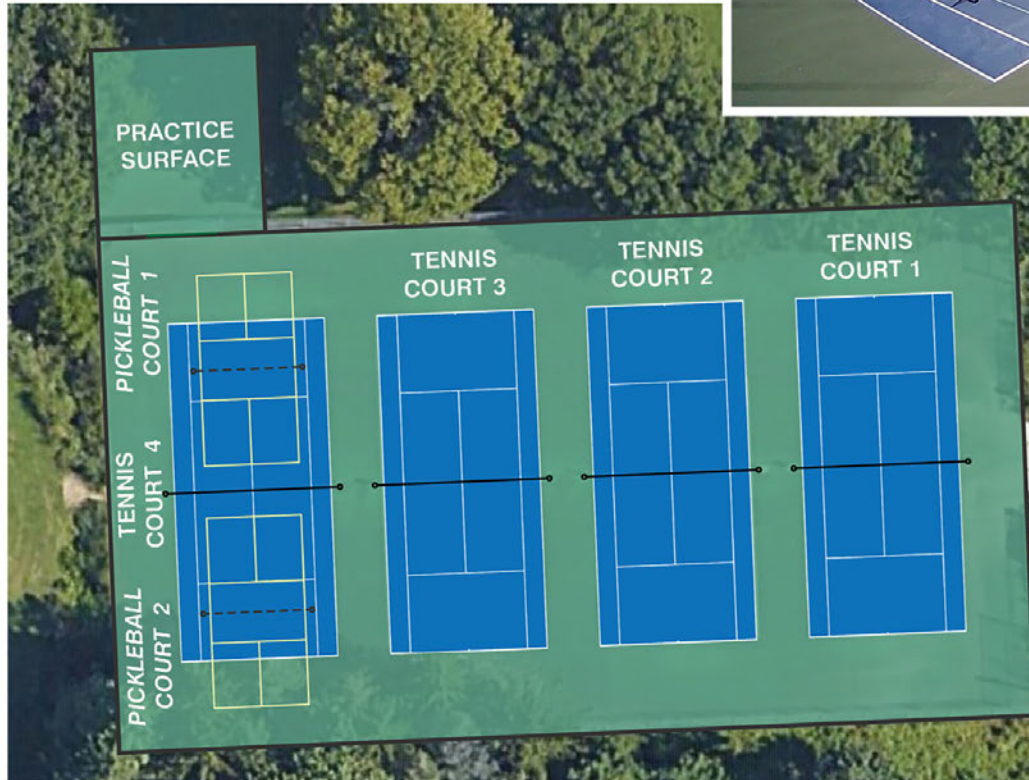

Based on survey results and comments received, the community strongly favored incorporating permanent pickleball infrastructure in the redesign. Option C which proposes creating two pickleball courts and keeping three tennis courts received the majority of votes. The city's park planners will present the community feedback and recommend moving forward with Option C at the next **Parks Advisory Commission meeting, currently scheduled for Tuesday, Sept. 15 at 4 p.m.**

Three Tennis Courts /
Two Pickleball Courts

BURNS PARK COURTS OPTION A

Four Tennis Courts
(Current Layout)

BURNS PARK COURTS OPTION B

Four Tennis Courts /
Overstripe Two Pickleball Courts

Q1 Choose Option A, B or C.

Answered: 219 Skipped: 0

ANSWER CHOICES	RESPONSES	
Option A	20.55%	45
Option B	25.57%	56
Option C	55.25%	121
Total Respondents: 219		

BURNS PARK COURTS

OPTION A

*Four Tennis Courts
(Current Layout)*

BURNS PARK COURTS

OPTION B

*Four Tennis Courts /
Overstripe Two Pickleball Courts*

NOTES:

- Pickleball court striping will be a different color than tennis court striping for contrast.

- Pickleball nets are not installed in **Option B**, but portable nets can be used. Some portable nets will be made available at the senior center for checkout when the facility is open.