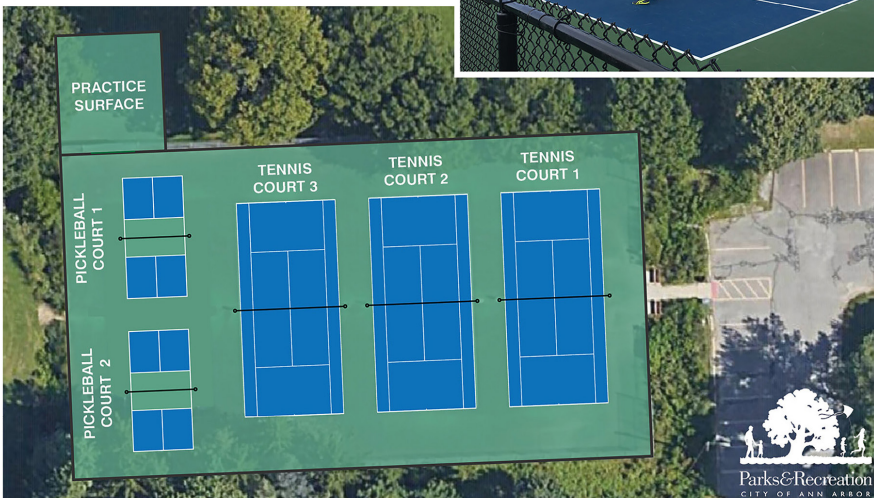

Based on survey results and comments received, the community strongly favored incorporating permanent pickleball infrastructure in the redesign. Option C which proposes creating two pickleball courts and keeping three tennis courts received the majority of votes. The city's park planners will present the community feedback and recommend moving forward with Option C at the next **Parks Advisory Commission meeting, currently scheduled for Tuesday, Sept. 15 at 4 p.m.**

Parks & Recreation
CITY OF ANN ARBOR

If you have any additional questions, please contact:

Adam Fercho,
Parks Planner and
Landscape Architect at
afercho@a2gov.org or
734.794.6230 ext. 42549

BURNS PARK COURTS OPTION C

Three Tennis Courts /
Two Pickleball Courts

BURNS PARK COURTS OPTION A

Four Tennis Courts
(Current Layout)

BURNS PARK COURTS OPTION B

Four Tennis Courts /
Overstripe Two Pickleball Courts

Q1 Choose Option A, B or C.