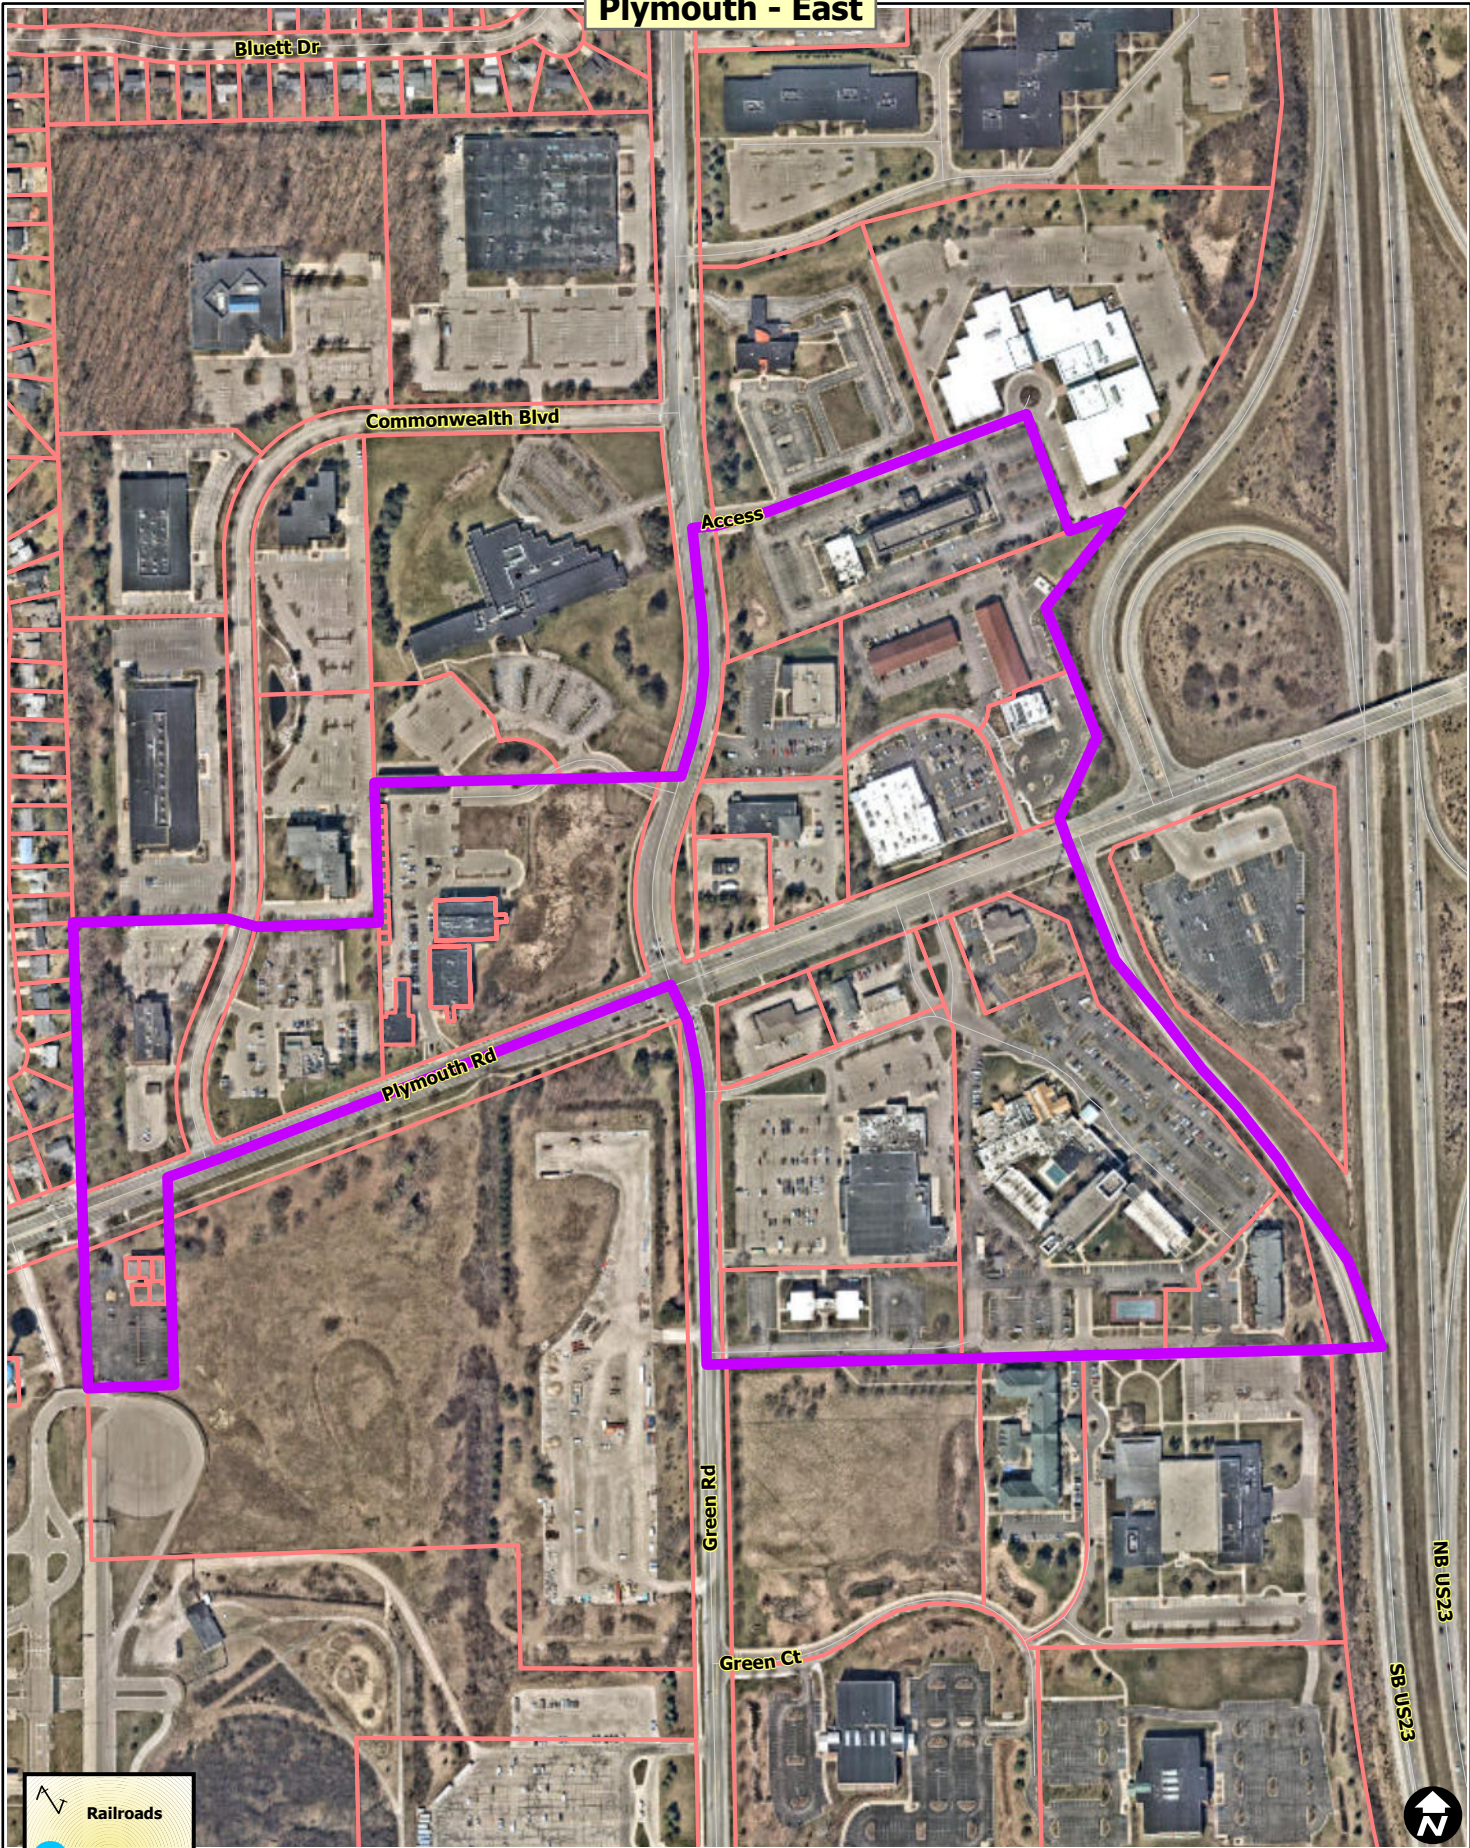

Plymouth Rd - Murfin - Upland

↖ Railroads
○ Tax Parcels

Map date: 9/13/2023
Any aerial imagery is circa 2023 unless otherwise noted
Terms of use: www.a2gov.org/terms

Plymouth - Central

- Railroads
- Huron River
- Tax Parcels

Map date: 9/21/2023
Any aerial imagery is circa 2023 unless otherwise noted
Terms of use: www.a2gov.org/terms

Plymouth - East

- Railroads
- Huron River
- Tax Parcels

Map date: 9/21/2023
Any aerial imagery is circa 2023 unless otherwise noted
Terms of use: www.a2gov.org/terms

Washtenaw Ave - Stadium Blvd

↖ Railroads
○ Tax Parcels

Map date: 9/13/2023
Any aerial imagery is circa 2023 unless otherwise noted
Terms of use: www.a2gov.org/terms

Washtenaw Ave East

↖ Railroads
○ Tax Parcels

Map date: 9/13/2023
Any aerial imagery is circa 2023 unless otherwise noted
Terms of use: www.a2gov.org/terms