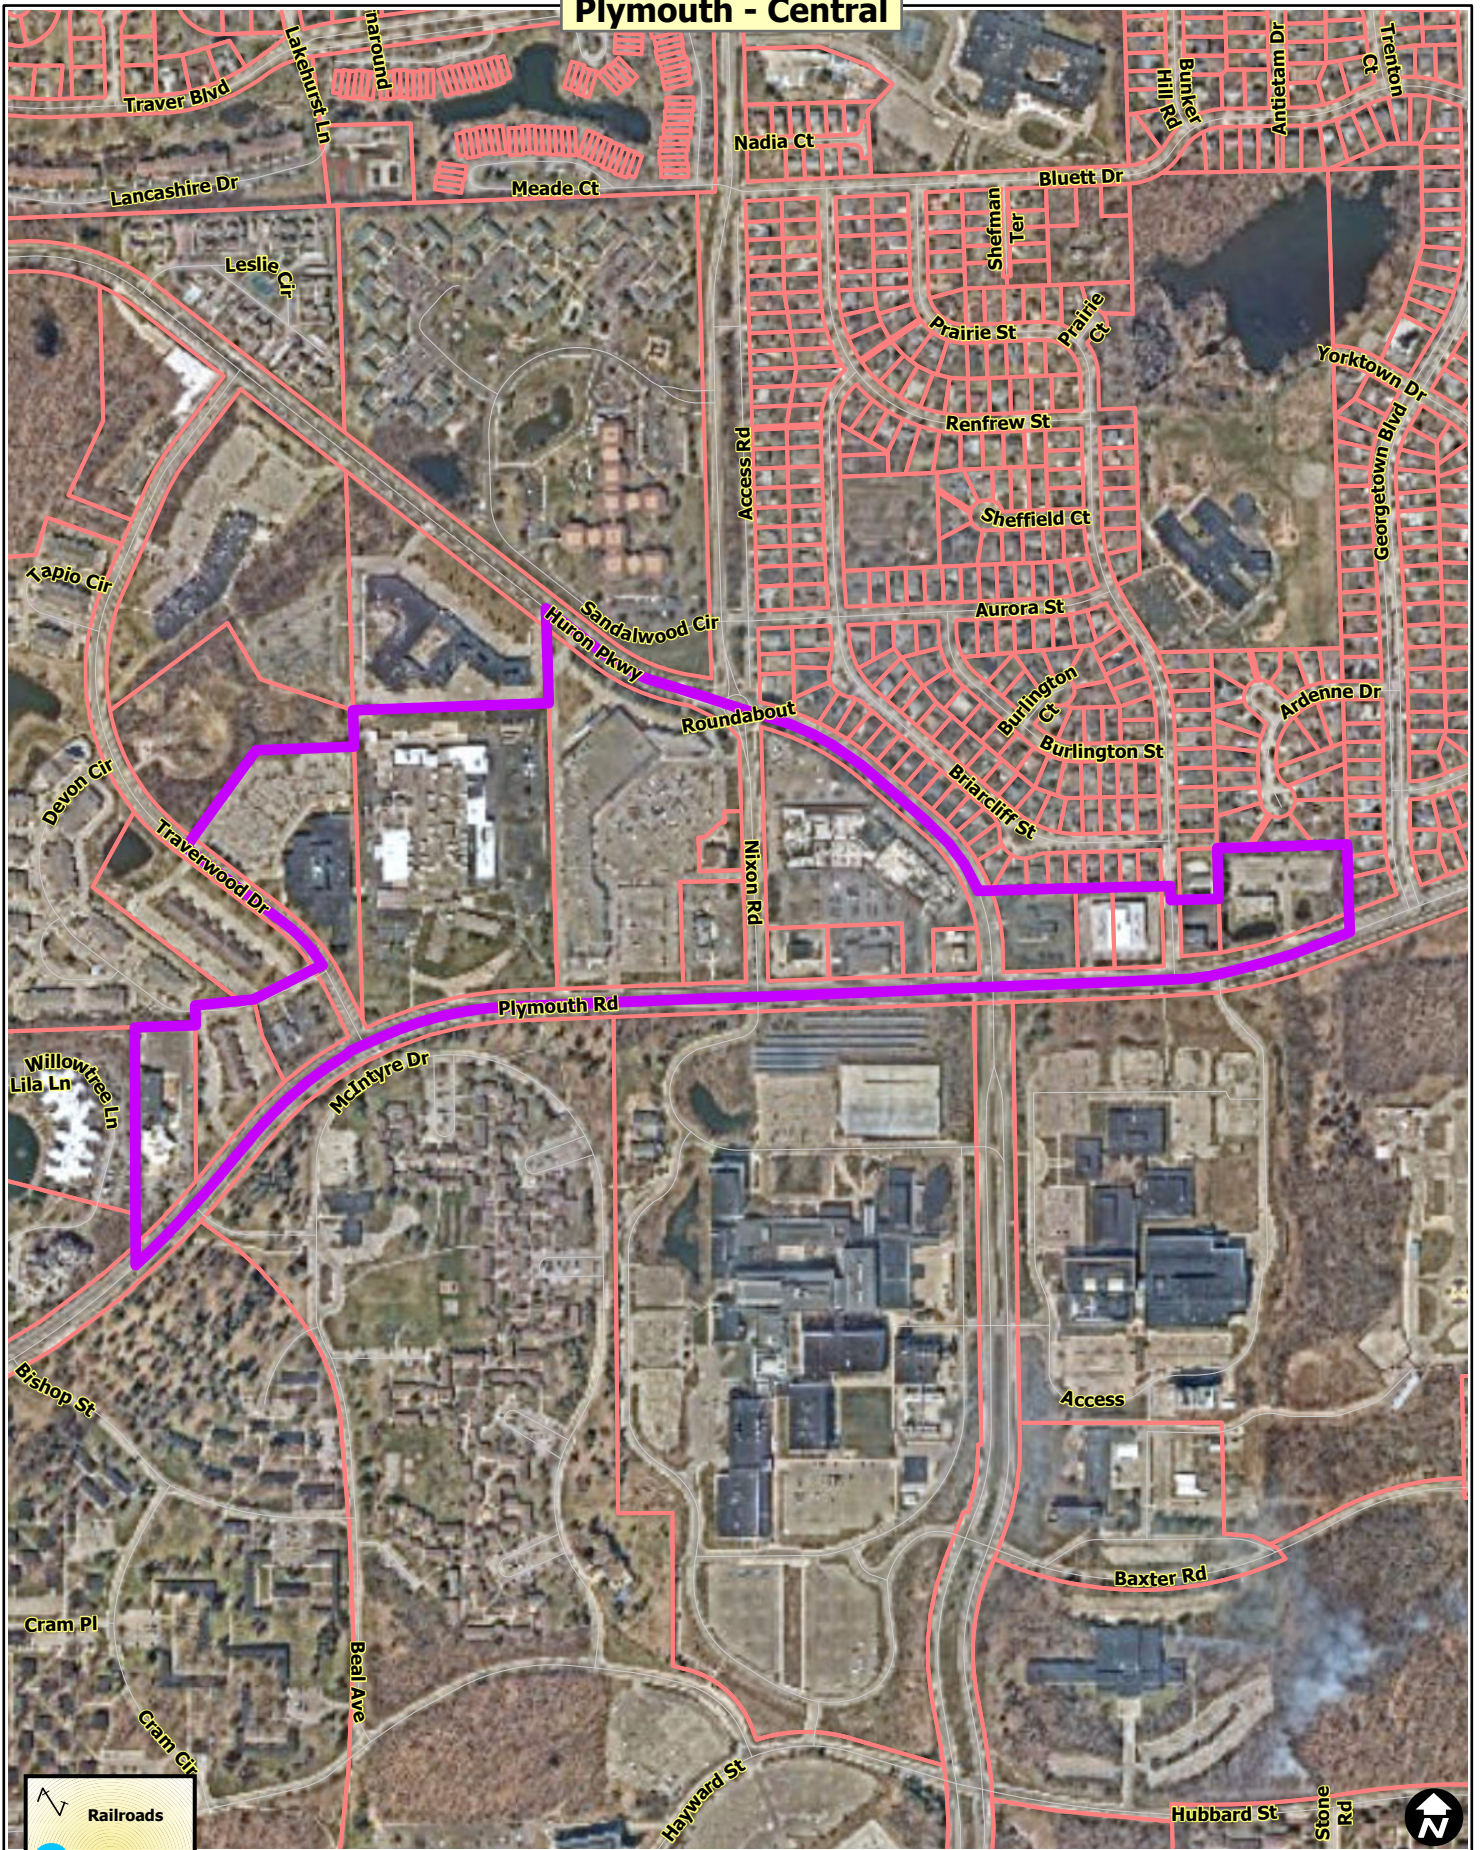

Plymouth Rd - Murfin - Upland

↖ Railroads
○ Tax Parcels

Map date: 9/13/2023
Any aerial imagery is circa 2023 unless otherwise noted
Terms of use: www.a2gov.org/terms

Plymouth - Central

- Railroads
- Huron River
- Tax Parcels

Map date: 9/21/2023
Any aerial imagery is circa 2023 unless otherwise noted
Terms of use: www.a2gov.org/terms

Plymouth - East

- Railroads
- Huron River
- Tax Parcels

Map date: 9/21/2023
Any aerial imagery is circa 2023 unless otherwise noted
Terms of use: www.a2gov.org/terms

Washtenaw Ave - Stadium Blvd

↖ Railroads
○ Tax Parcels

Map date: 9/13/2023
Any aerial imagery is circa 2023 unless otherwise noted
Terms of use: www.a2gov.org/terms

Washtenaw Ave East

↖ Railroads
○ Tax Parcels

Map date: 9/13/2023
Any aerial imagery is circa 2023 unless otherwise noted
Terms of use: www.a2gov.org/terms