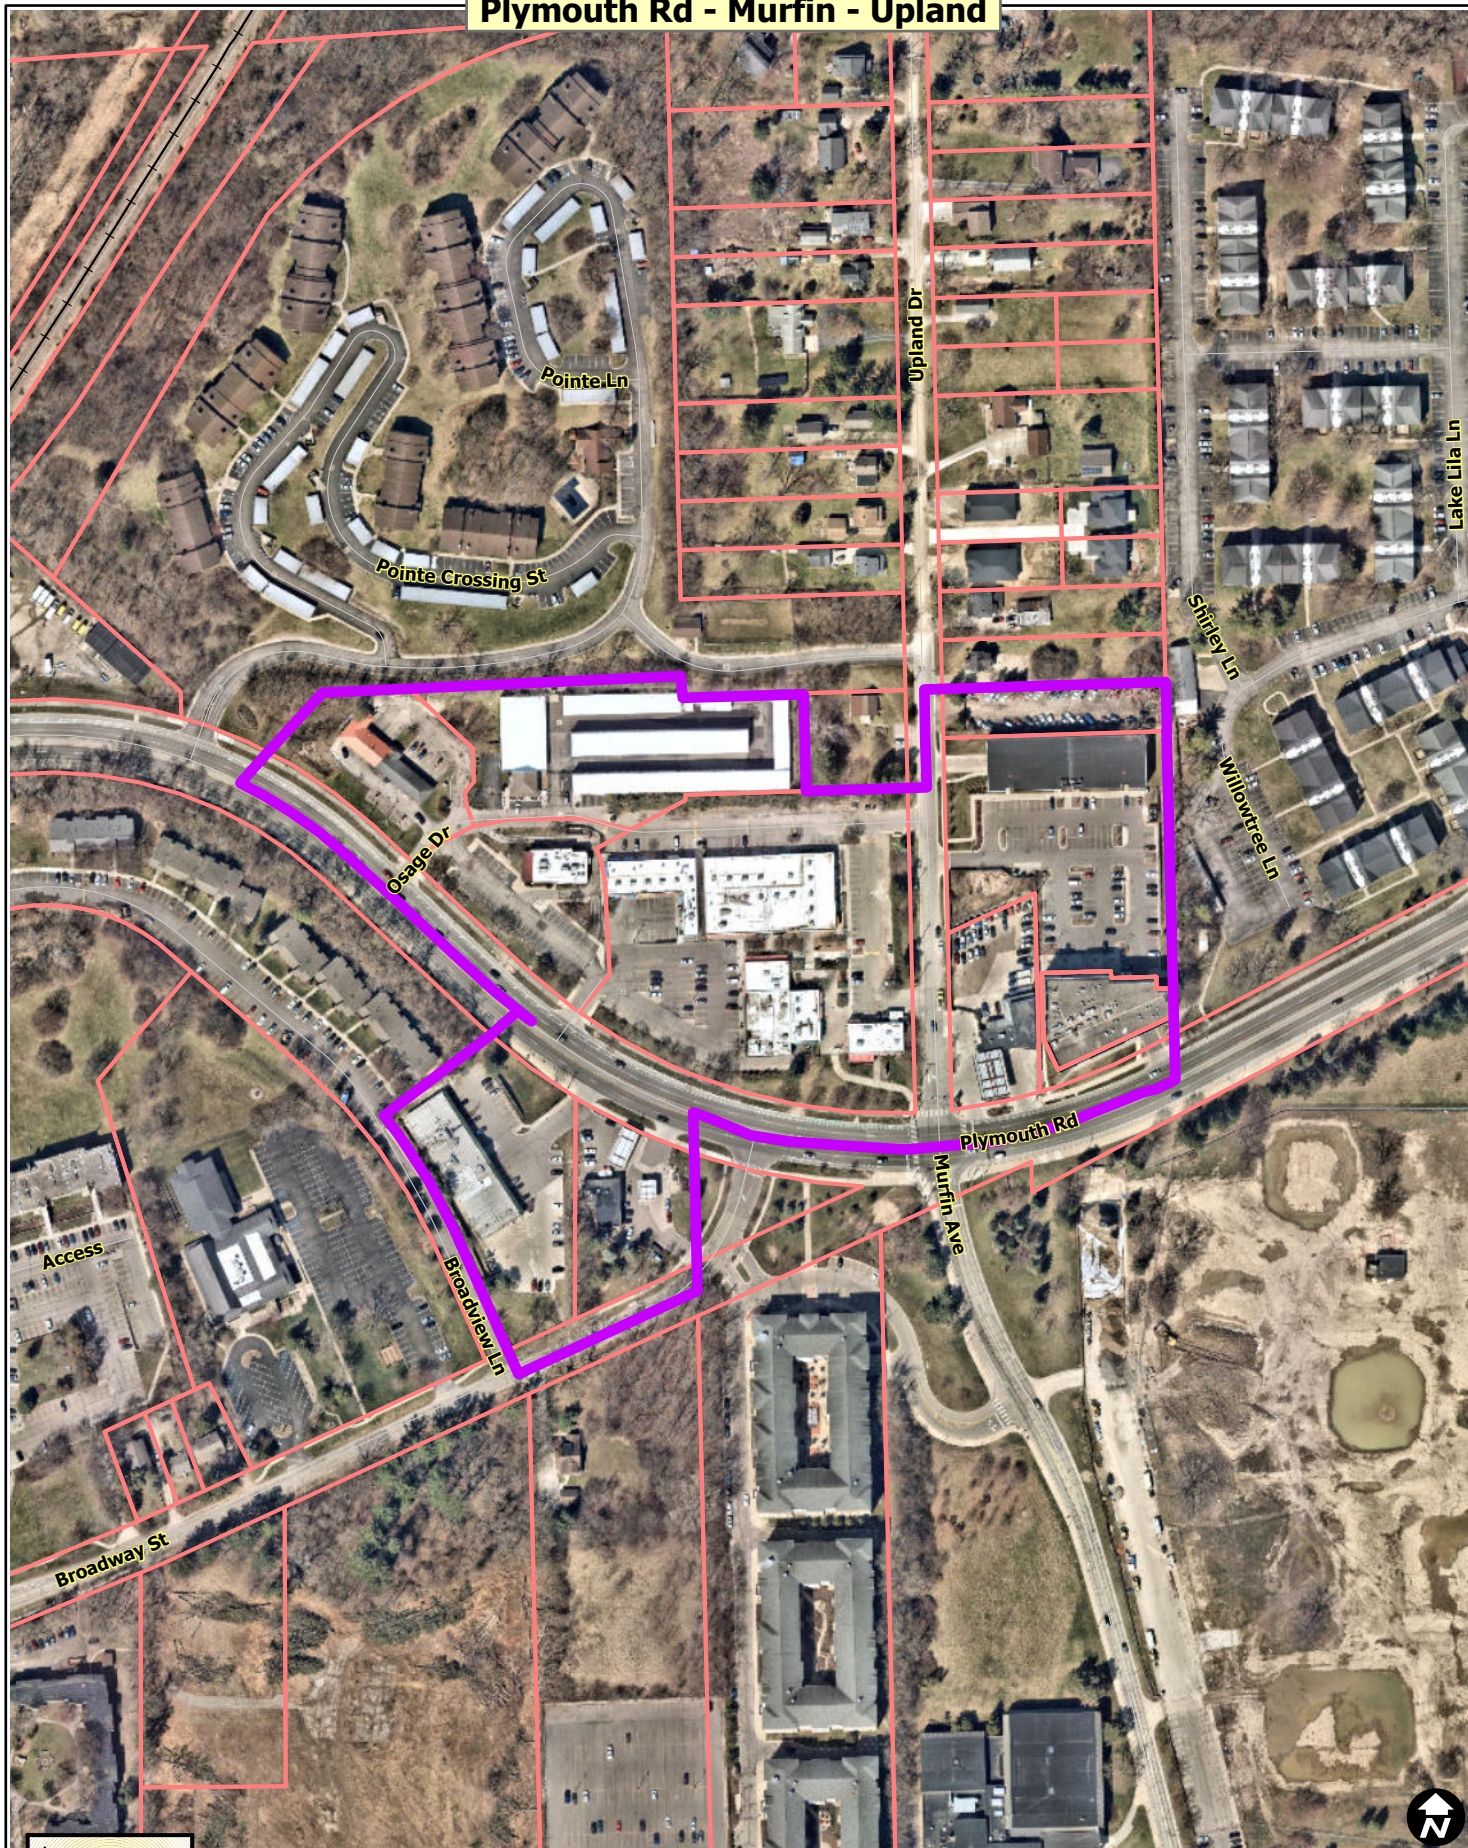

Plymouth Rd - Murfin - Upland

↖ Railroads
○ Tax Parcels

Map date: 9/13/2023
Any aerial imagery is circa 2023 unless otherwise noted
Terms of use: www.a2gov.org/terms

Plymouth - Central

- Railroads
- Huron River
- Tax Parcels

Map date: 9/21/2023
Any aerial imagery is circa 2023 unless otherwise noted
Terms of use: www.a2gov.org/terms

Plymouth - East

- Railroads
- Huron River
- Tax Parcels

Map date: 9/21/2023
Any aerial imagery is circa 2023 unless otherwise noted
Terms of use: www.a2gov.org/terms

Washtenaw Ave - Stadium Blvd

↖ Railroads
○ Tax Parcels

Map date: 9/13/2023
Any aerial imagery is circa 2023 unless otherwise noted
Terms of use: www.a2gov.org/terms

Washtenaw Ave East

↖ Railroads
○ Tax Parcels

Map date: 9/13/2023
Any aerial imagery is circa 2023 unless otherwise noted
Terms of use: www.a2gov.org/terms