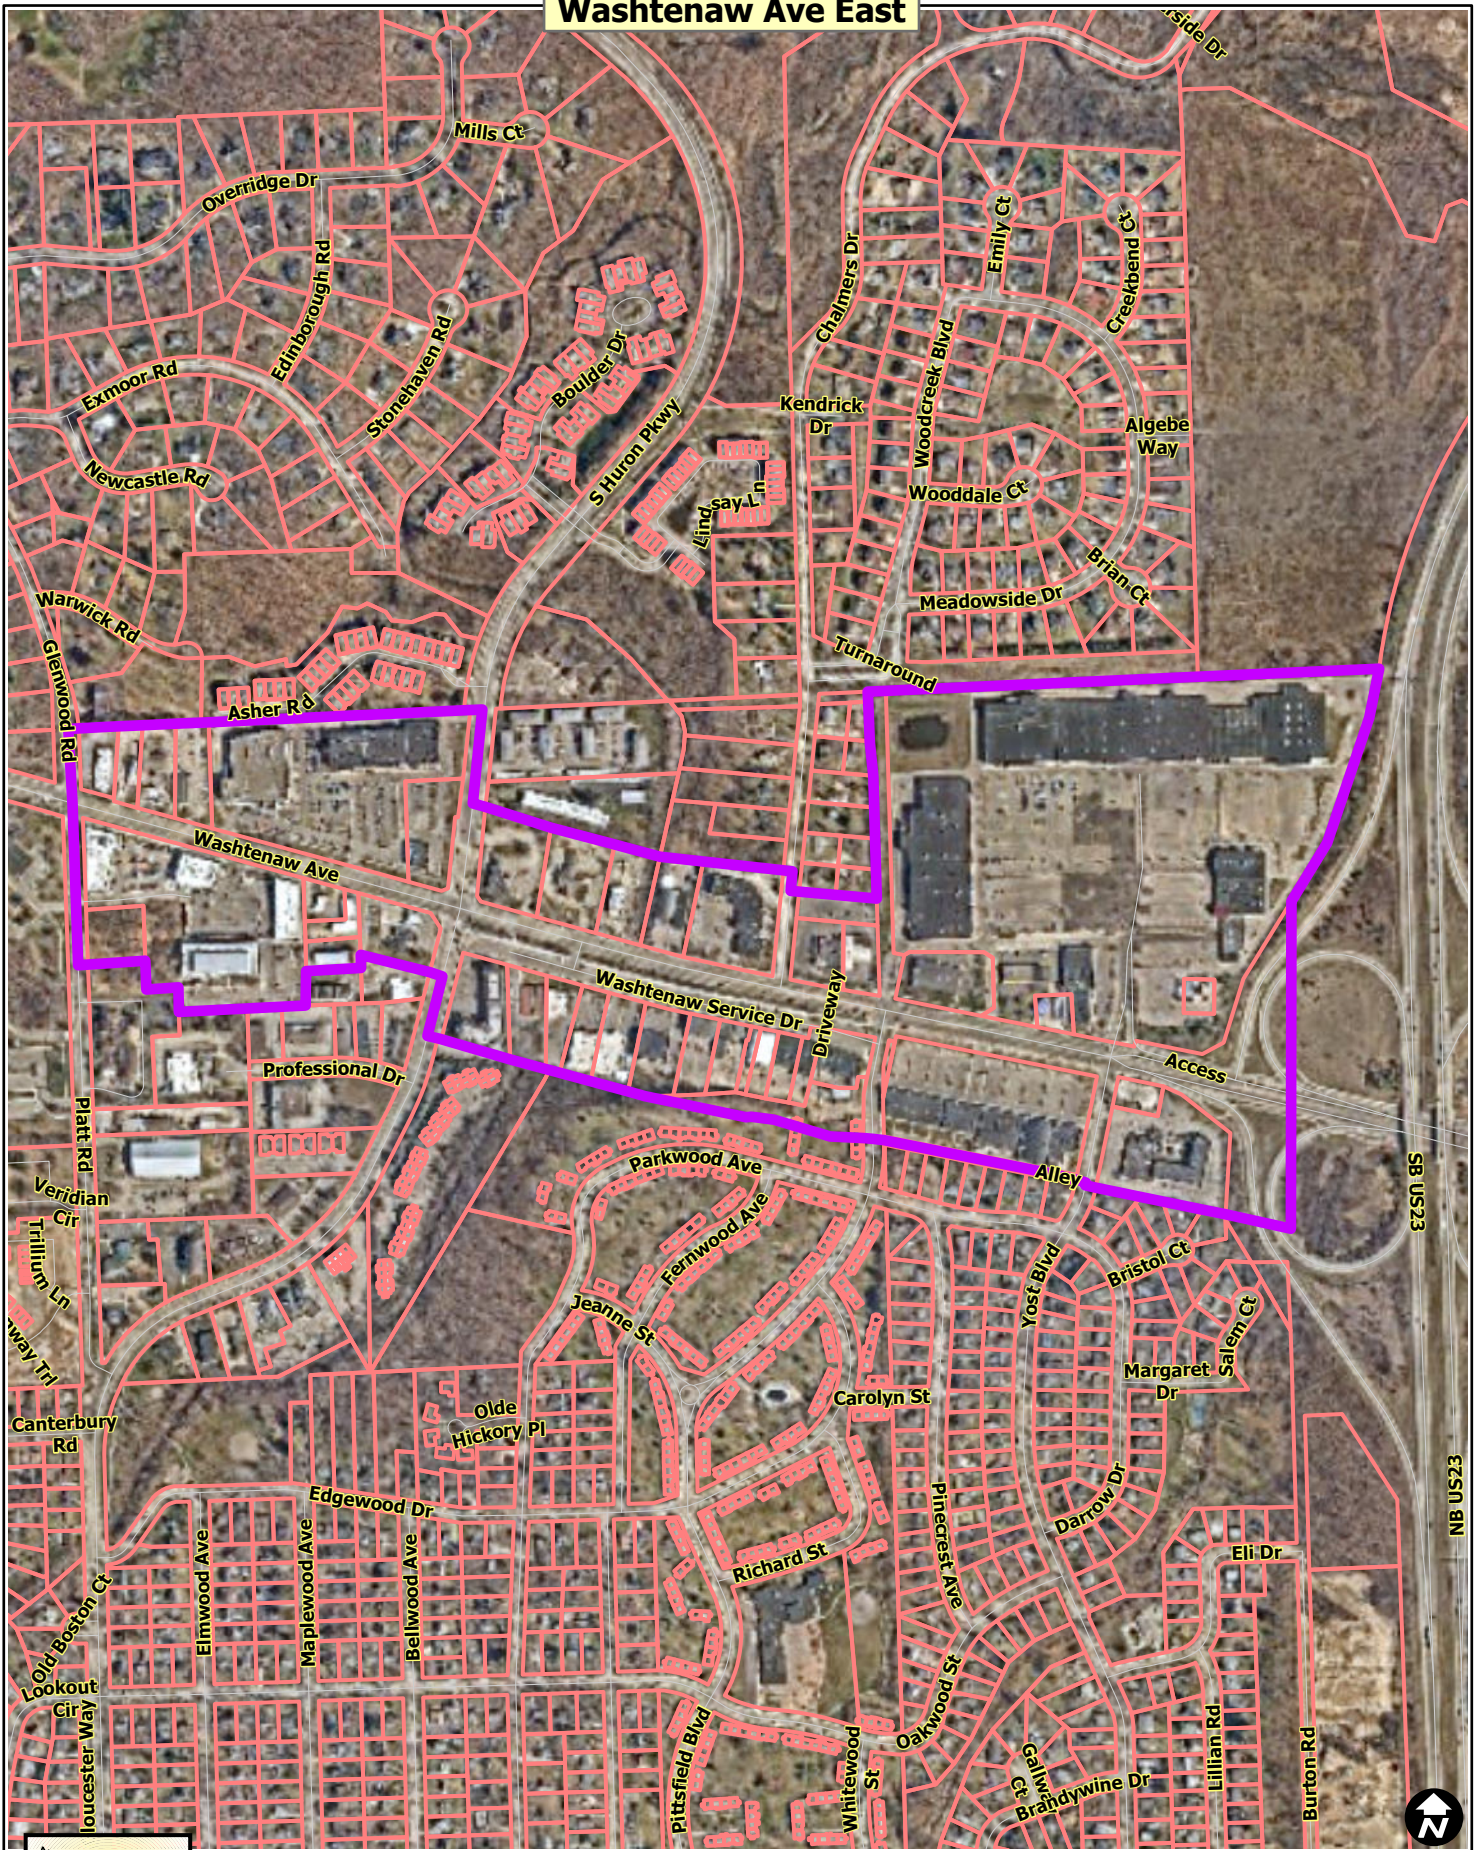

Map date: 9/21/2023
Any aerial imagery is circa 2023 unless otherwise noted
Terms of use: www.a2gov.org/terms

Plymouth - East

- Railroads
- Huron River
- Tax Parcels

Map date: 9/21/2023
Any aerial imagery is circa 2023 unless otherwise noted
Terms of use: www.a2gov.org/terms

Washtenaw Ave - Stadium Blvd

↖ Railroads
○ Tax Parcels

Map date: 9/13/2023
Any aerial imagery is circa 2023 unless otherwise noted
Terms of use: www.a2gov.org/terms

Washtenaw Ave East

↖ Railroads
○ Tax Parcels

Map date: 9/13/2023
Any aerial imagery is circa 2023 unless otherwise noted
Terms of use: www.a2gov.org/terms