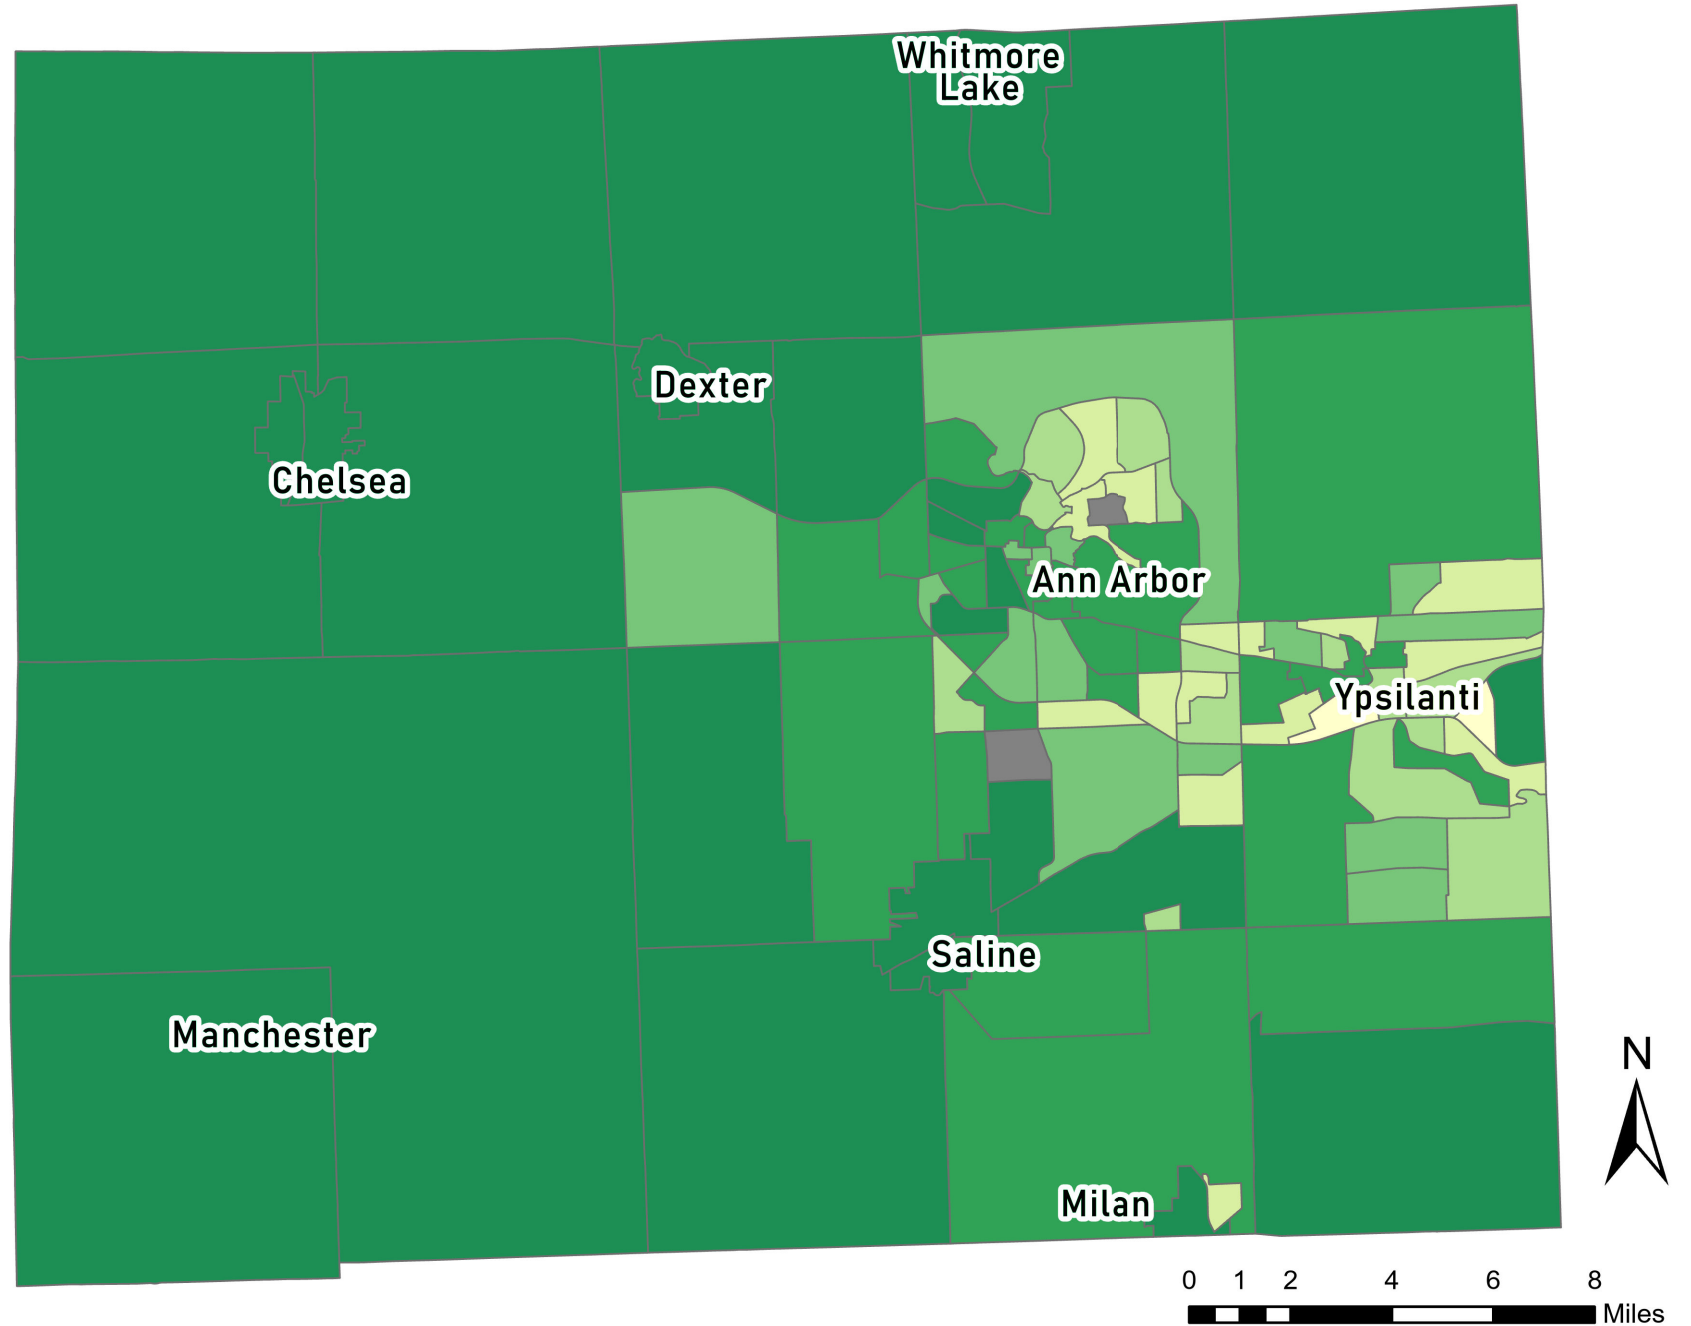

White Population Percentage by Census Tract Washtenaw County, 2020

Percent of Population

Data Sources: City of Ann Arbor, U.S. Census Bureau 2016-2020 American Community Survey 5-Year Estimates, Table B03002

Map Prepared: October 2022

Copyright 2022 City of Ann Arbor, Michigan

No part of this product shall be reproduced or transmitted in any form or by any means, electronic or mechanical, for any purposes, without prior written permission from the City of Ann Arbor.