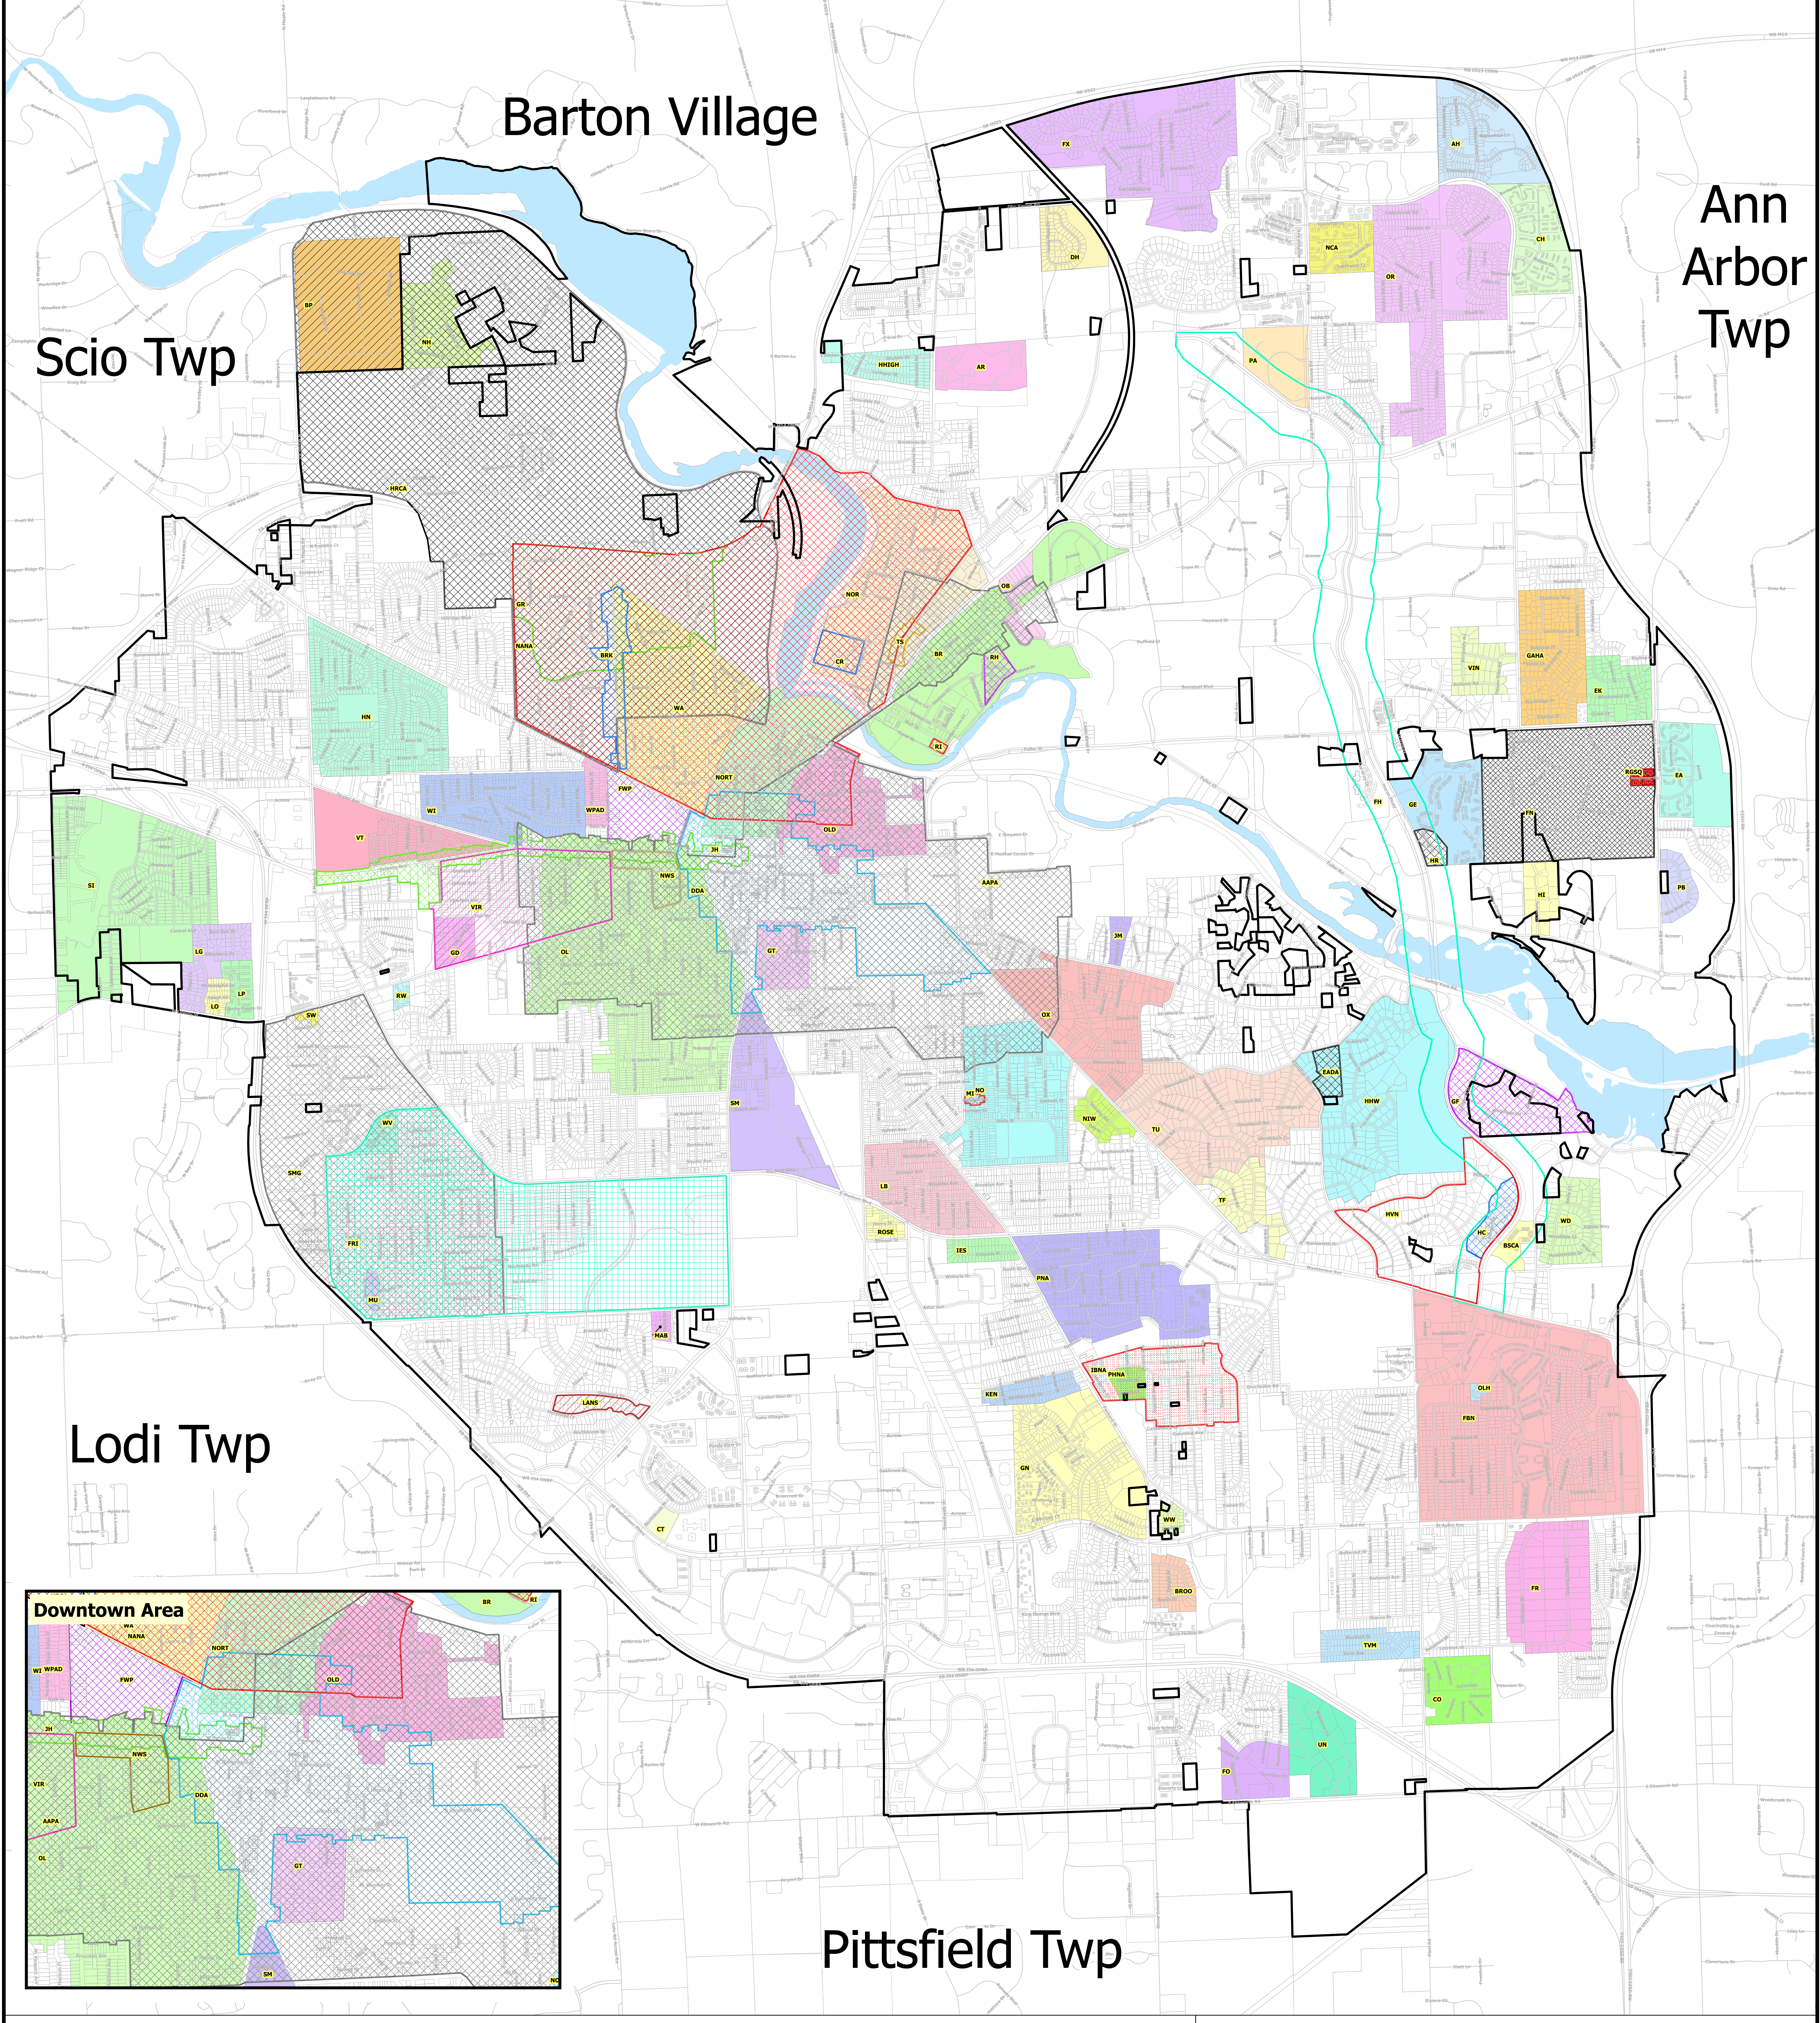

City of Ann Arbor Residential Assc

- | | | | | | |
|--|--|---|---|--|---|
| <ul style="list-style-type: none"> (AH) Arbor Hills Condo Association (AAPA) Ann Arbor Pres Alliance (AR) Arrowwood Hills Co-op (BP) Barton Plateau #2 and Huron R Hgts Sub (BSCA) Brentwood Square Condominium Association (BR) Broadway Area Neighborhood Assoc (BRK) Brooks Street Neighborhood Assoc (BROO) Brookside Sub (CH) Chapel Hill Condominium Assoc (CO) Colonial Square Co-op (CT) Cranbrook Tower Senior Assoc (CR) Crossings of Ann Arbor Assoc (DDA) Downtown Area Citizens Advisory Council (EK) Earhart Knolls Homeowners Assoc (EA) Earhart Village Homes Assoc | <ul style="list-style-type: none"> (EADA) East Aberdeen Drive Assoc (FBN) Forestbrooke Neighborhood (FO) Forest Hills Co-op (FX) Foxfire Condominium Assoc (FR) Freeman Estates Neighborhood Assoc (FR) Friends of Greenview and Pioneer Nature Areas (FH) Friends of Huron Parkway (FN) Friends of Narrow Gauge Woods (FWP) Friends of West Park (GF) Geddes Farms Community Assoc (GE) Geddes Lake Condos (GN) Geertown Neighborhood Assoc (GT) Germantown Neighborhood Assoc (GAA) Glacier Area Neighborhood Assoc (GD) Glendale-Liberty Neighborhood Group (GR) Greater Sunset/Brooks Neighborhood Assoc | <ul style="list-style-type: none"> (HN) Halsey Neighborhood Assoc (HR) Heritage Ridge Condominium Assoc (HI) Hilltops (Sumac Lane) (HC) Huron Chase Condo Assoc (HHIGH) Huron Highlands (HHW) Huron Hills Woodlands Neighborhood Assoc (HRCA) Huron River Citizens Assoc (HVN) Huron Valley Neighborhood Alliance (IBNA) Independence Blvd Neighborhood Assoc (IES) Iroquois/East Stadium Neighborhood Assoc (JH) Jackson-Huron Neighborhood Assoc (JM) James H. McDonald's Subdivision NA (KEN) Kensington-Marlborough Neighborhood Assoc (LANS) Lans Basin, Inc. (LG) Liberty Glen Homeowners Assoc (LO) Liberty Oaks Assoc | <ul style="list-style-type: none"> (LP) Liberty Pointe Condo Assoc (LB) Lower Burns Park Neighborhood (MBA) Meadows Association Board (MI) Minerva Road Homeowners Assoc (MUSH) Mushroom Park Neighborhood Group (NWS) Near West Side Neighborhood Assoc (NH) Newport Hills Condo Assoc (NCA) Northbury Condo Assoc (NO) North Burns Park Assoc (NORT) North Central Neighborhood Assoc (NIW) North Ives Woods (NOR) Northside Neighborhood Assoc (OB) Old Broadway Neighborhood (OLD) Old Fourth Ward Assoc (OLM) Old Hickory Place Condo Assoc | <ul style="list-style-type: none"> (OL) Old West Side Assoc (OR) Orchard Hills/Maplewood Homeowners Assoc (OX) Oxbridge Neighborhood Assoc (PHNA) Packard Hills Neighborhood Association (PA) Parkway Meadows (PNA) Pattengill Neighborhood Assoc (PB) Pine Brae Neighborhood Assoc (RW) Ridgewood Condo Assoc (RGSQ) Ridgmar Square Condominium Association (RH) River House Condo Assoc (RI) Riverside Park Place Condo Assoc (ROSE) Rose White Neighborhood Assoc (SI) Sister Lakes Assoc (SM) South Main Neighbors Assoc (SW) South Maple-West Liberty Homeowners Assoc | <ul style="list-style-type: none"> (SH) Sunset Hilltop Neighborhood Assoc (TVM) The Verle and Marshall Neighborhood Assoc (TS) Traver Street (TF) Tuomy Farm Area Assoc (TU) Tuomy Farm Area Homeowners Assoc (UT) University Townhouses Co-op (VT) Vet's Park Triangle Neighborhood Assoc (VIN) Vintage Valley Homeowners Assoc (VIR) Virginia Park Neighborhood Assoc (WV) Walden Village Homeowners Assoc (WW) Walden Woods Maintenance Corp (WH) Water Hill Neighbors Assoc (WPAD) West Park After Dark (WI) Wildwood Park Neighborhood Assoc (WD) Woodcreek Homeowners Assoc Huron River |
|--|--|---|---|--|---|