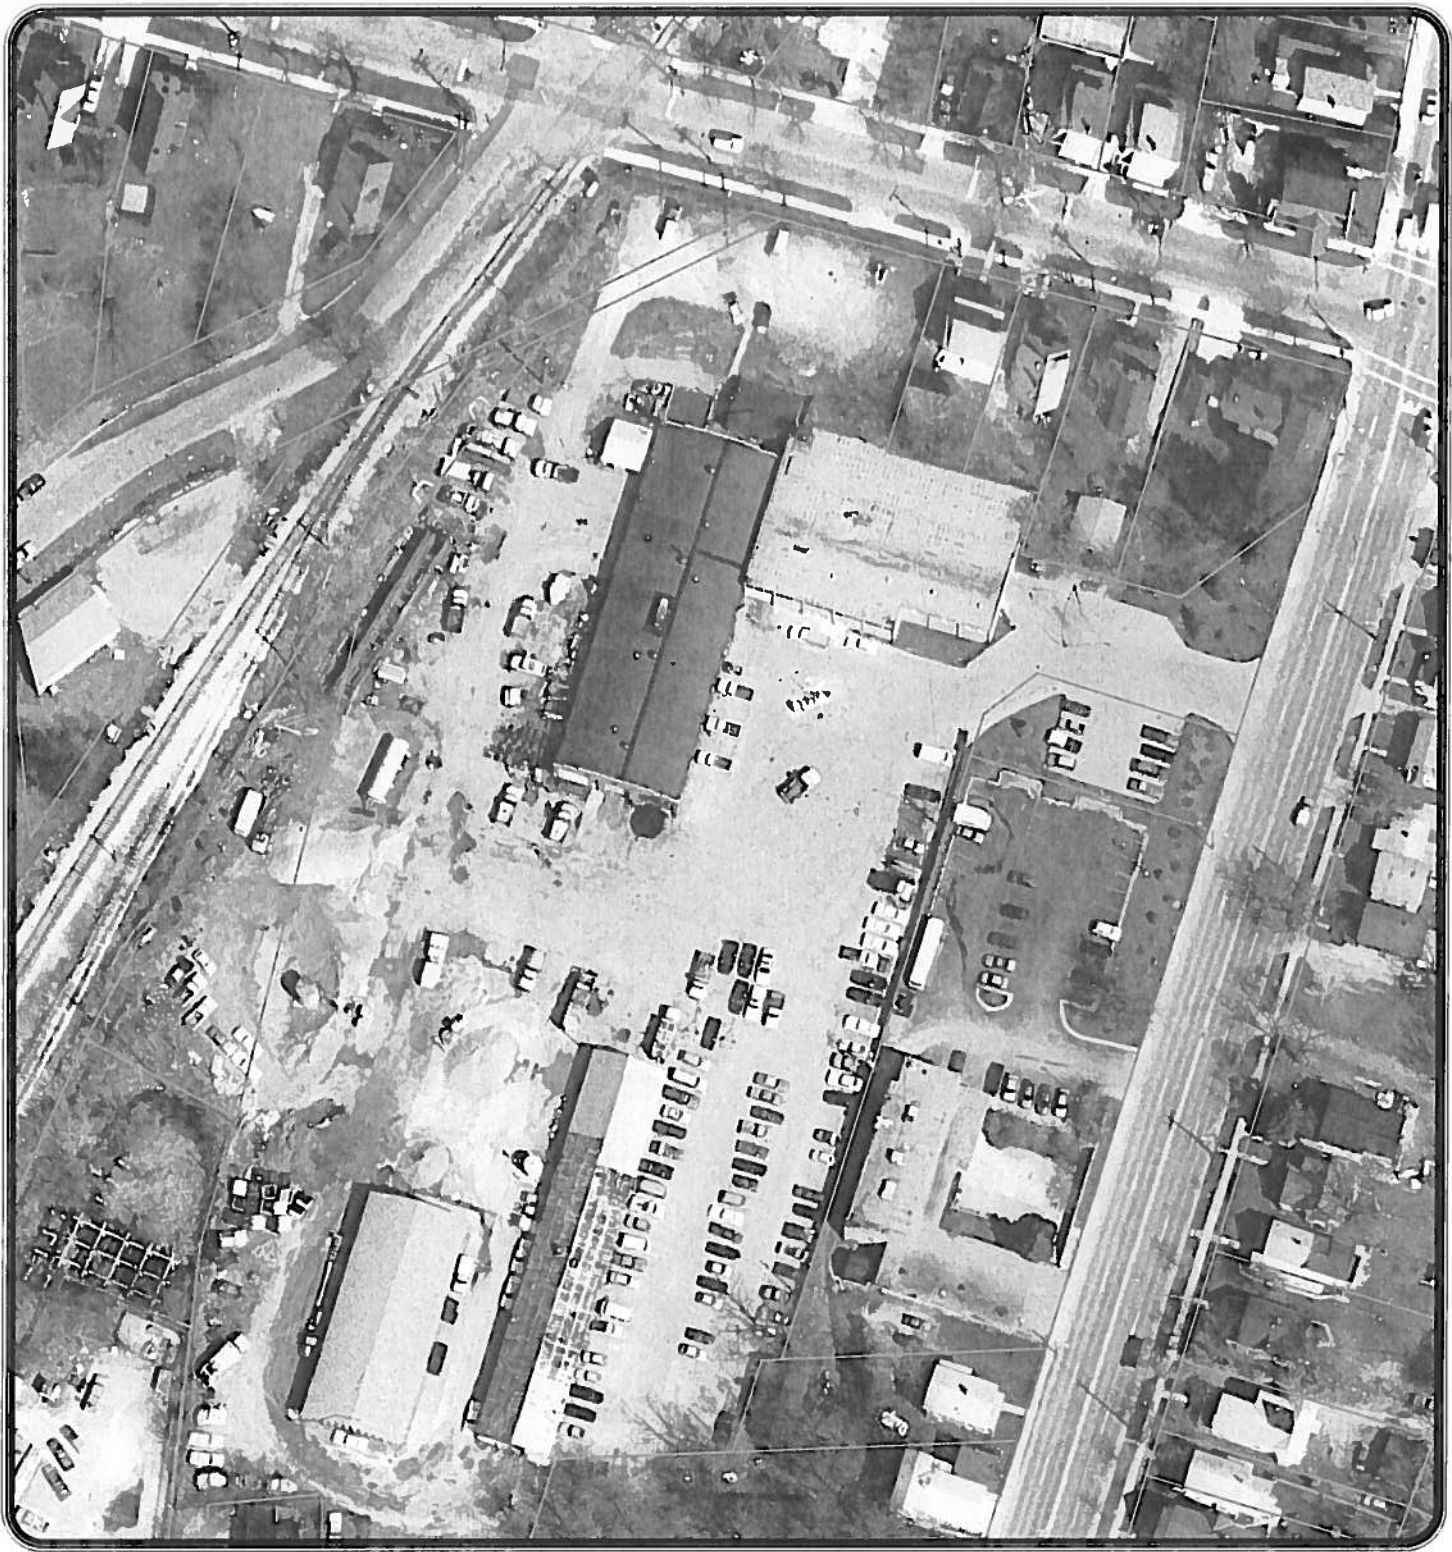

**128 Felch Street
Sanitary Lead
and
Sink Hole
Location Map**

City of Ann Arbor Map Disclaimer

Map Created: 7/26/2012

Legend
1993