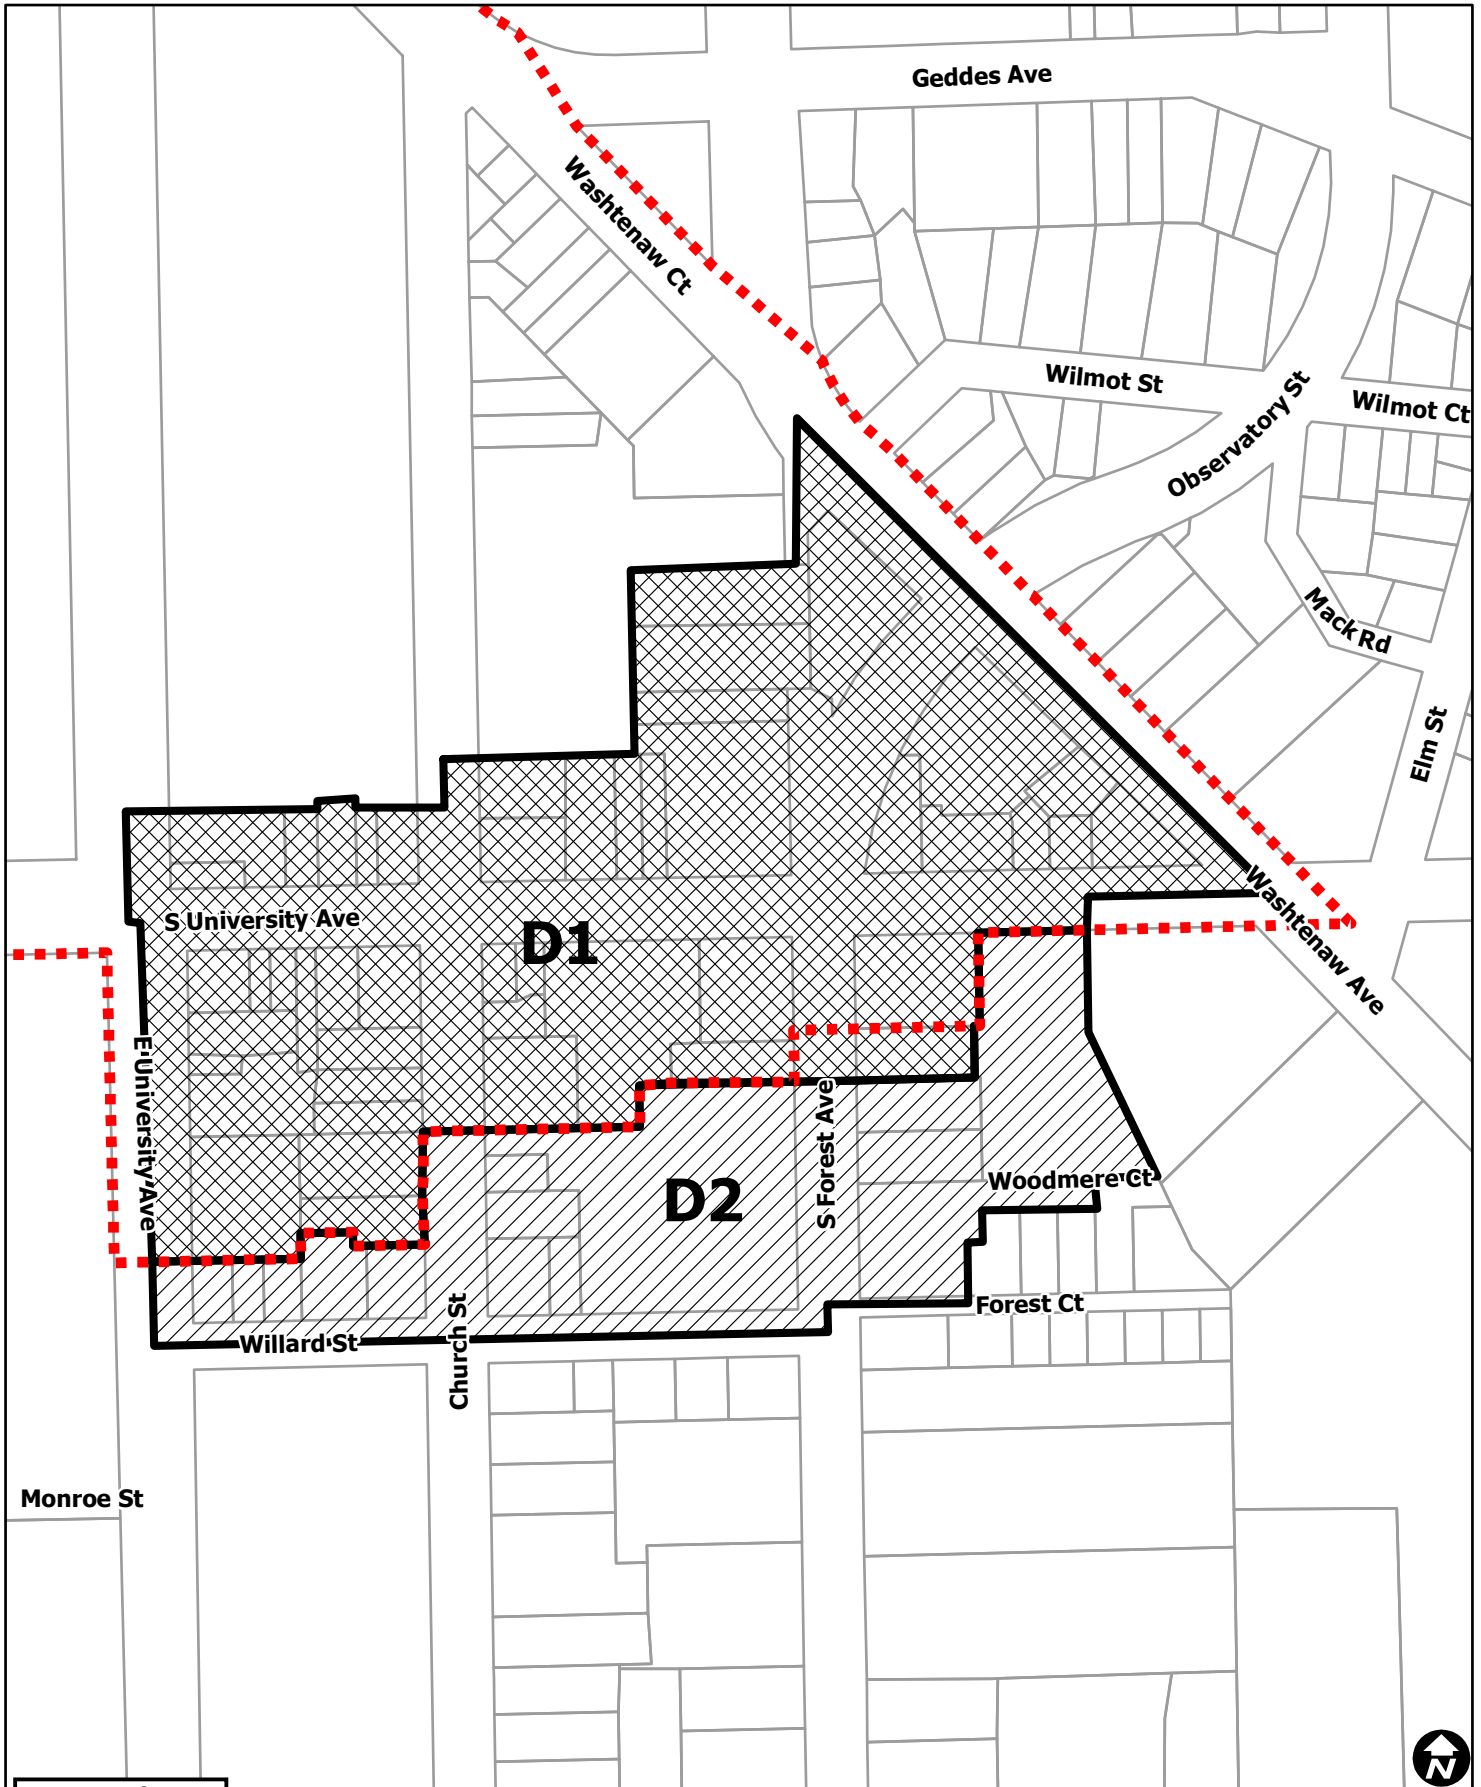

Proposed South University Area Rezoning Changes

Map Legend

DDA Boundary

Proposed Rezoning

D1

D2

Maps available online:
<http://gisweb.ewashtenaw.org/website/mapwashtenaw/>

April 1st, 2009

Copyright 2009 City of Ann Arbor, Michigan