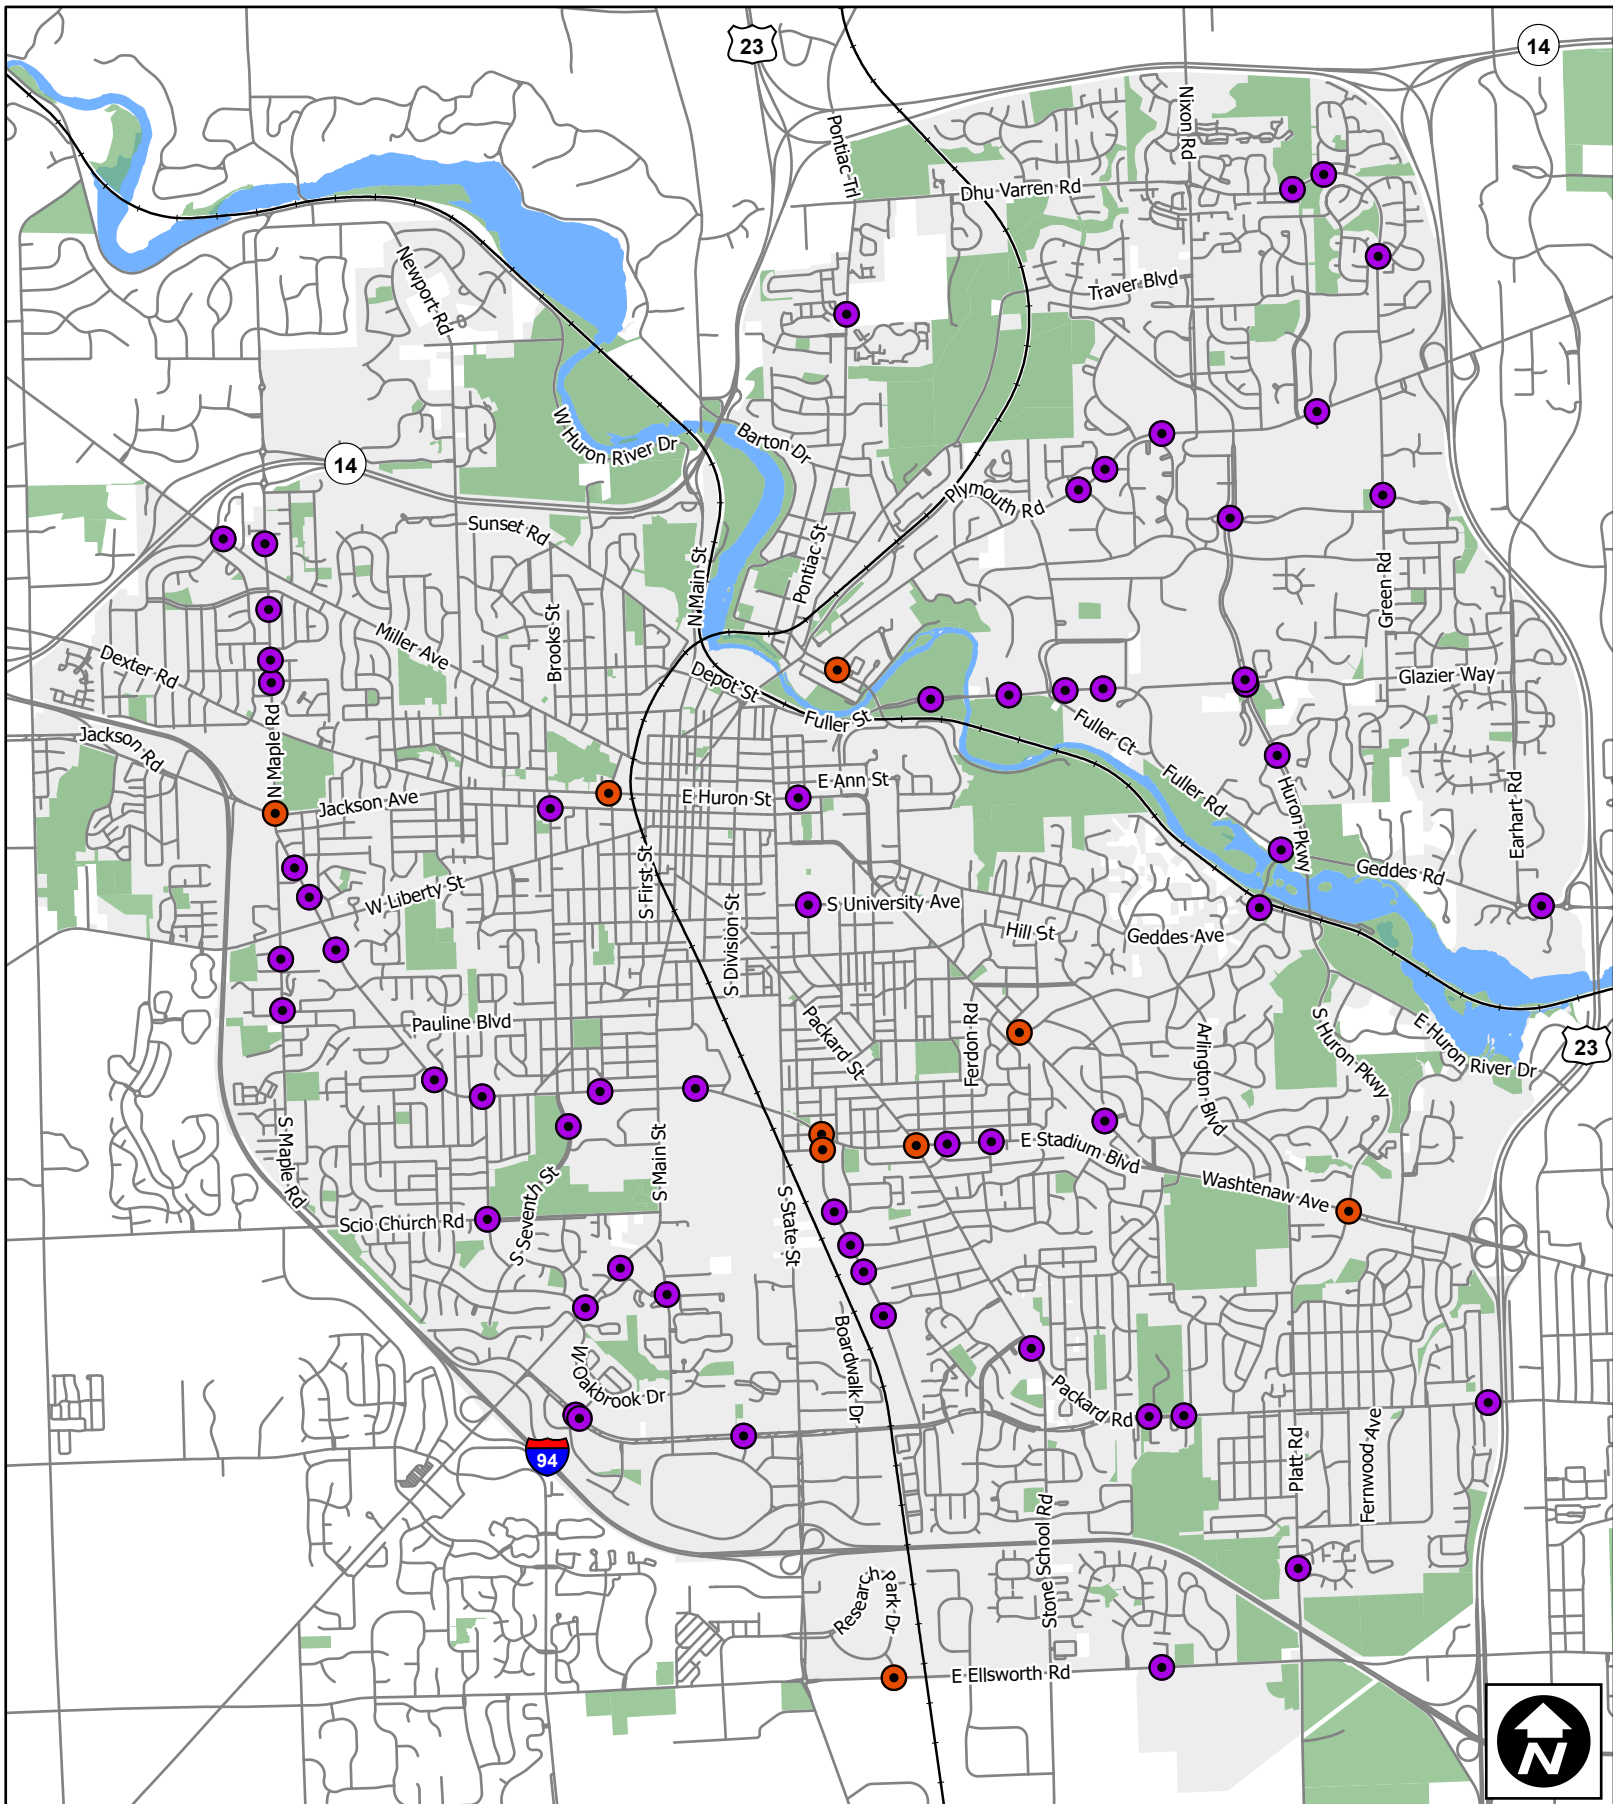

Accessible Pedestrian Signal Locations

Accessible Pedestrian Signal

-  RRFB
-  Signaled Intersection