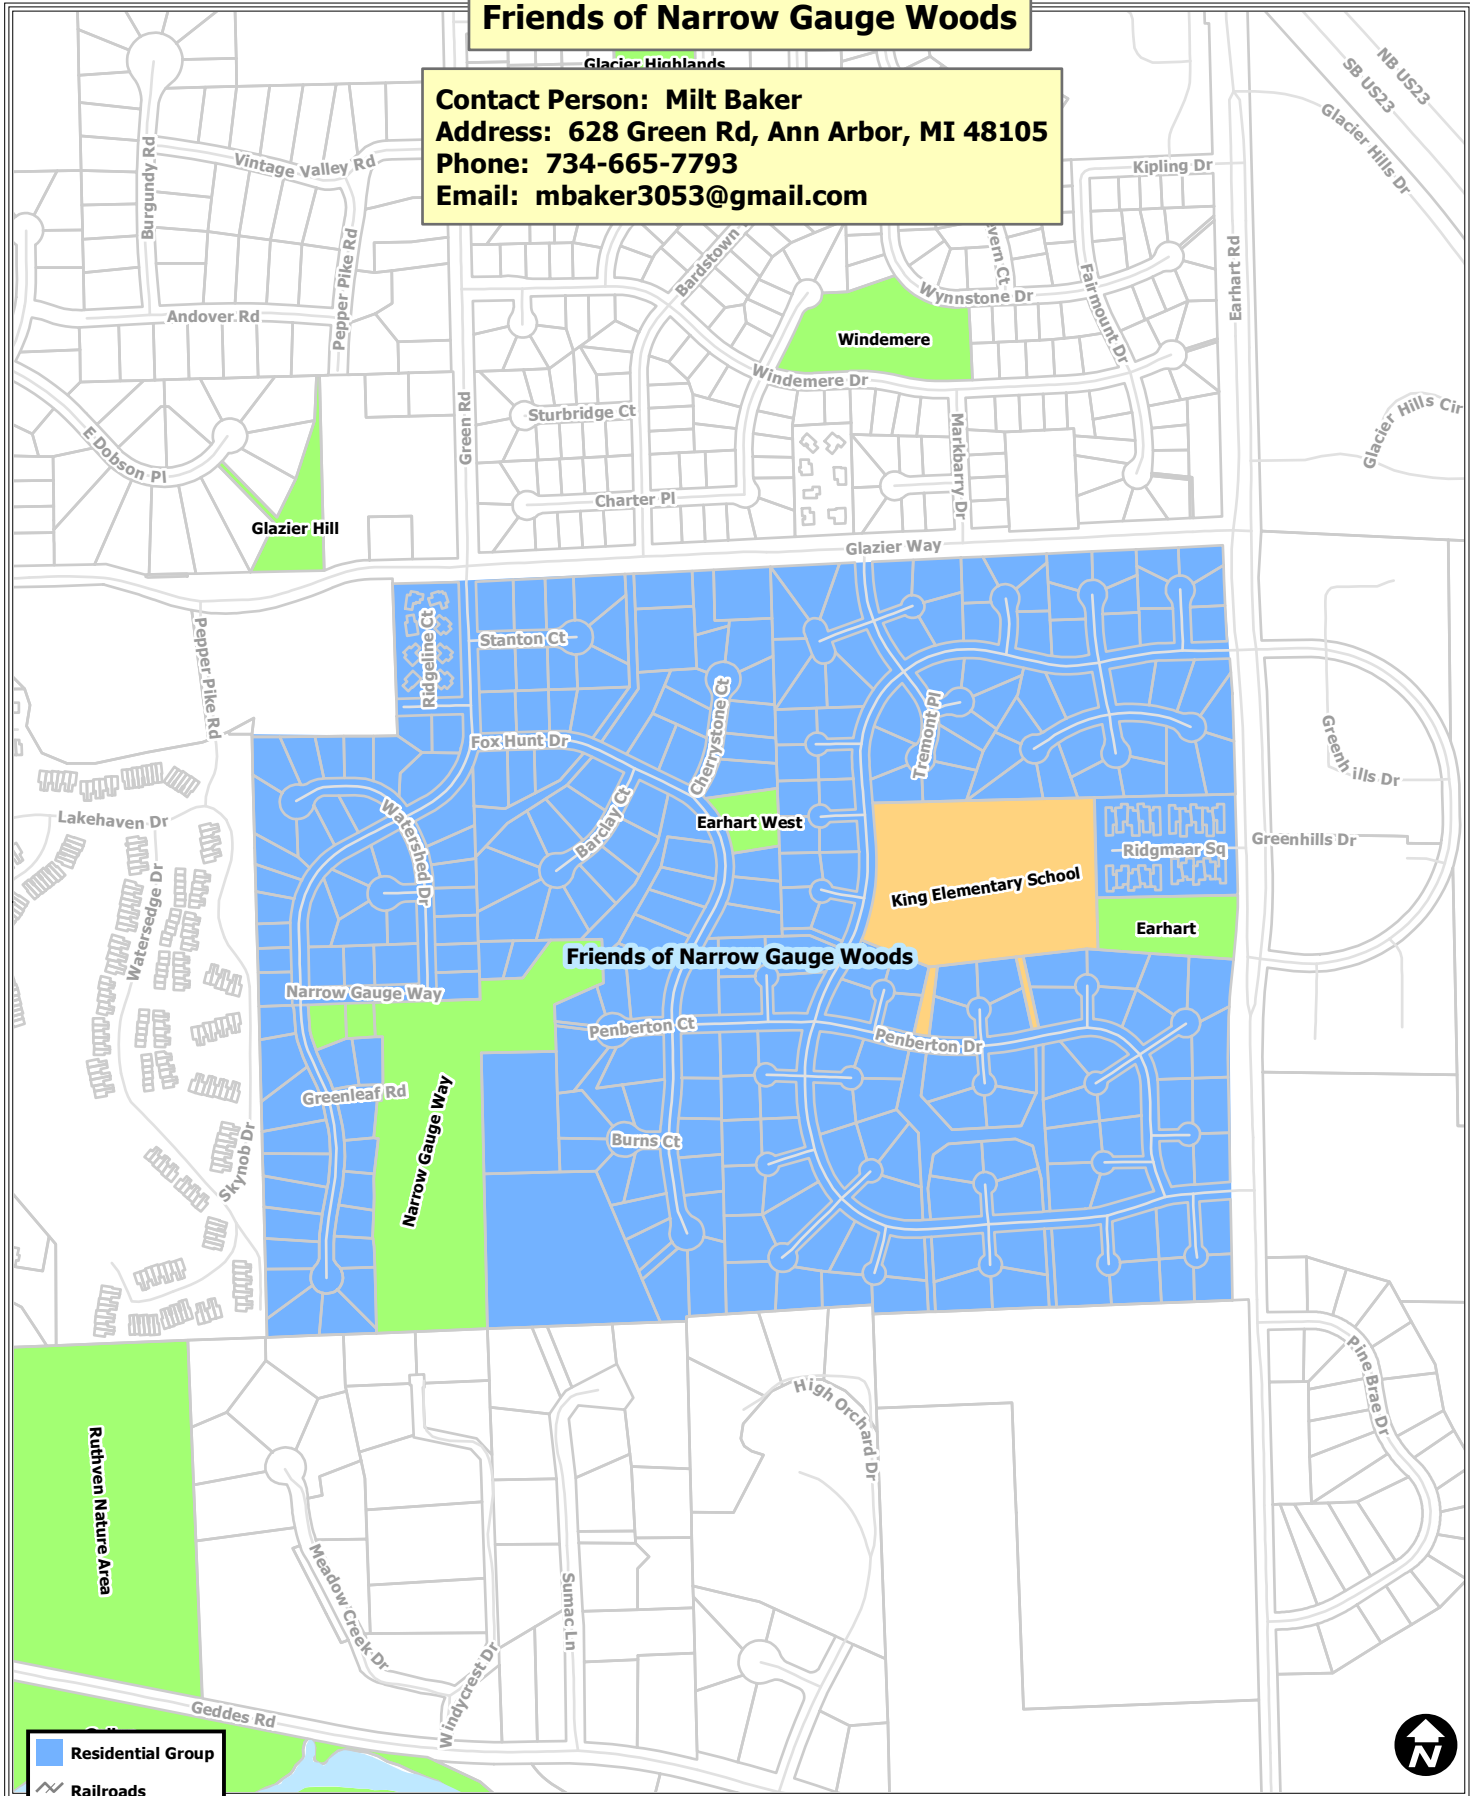

Friends of Narrow Gauge Woods

Contact Person: Milt Baker
Address: 628 Green Rd, Ann Arbor, MI 48105
Phone: 734-665-7793
Email: mbaker3053@gmail.com

- Residential Group
- Railroads
- Parks
- Schools
- Other Open Space
- Parcels
- Huron River

Map date 5/29/2015
 Any aerial imagery is circa 2012 unless otherwise noted.
 Terms of use: www.a2gov.org/terms