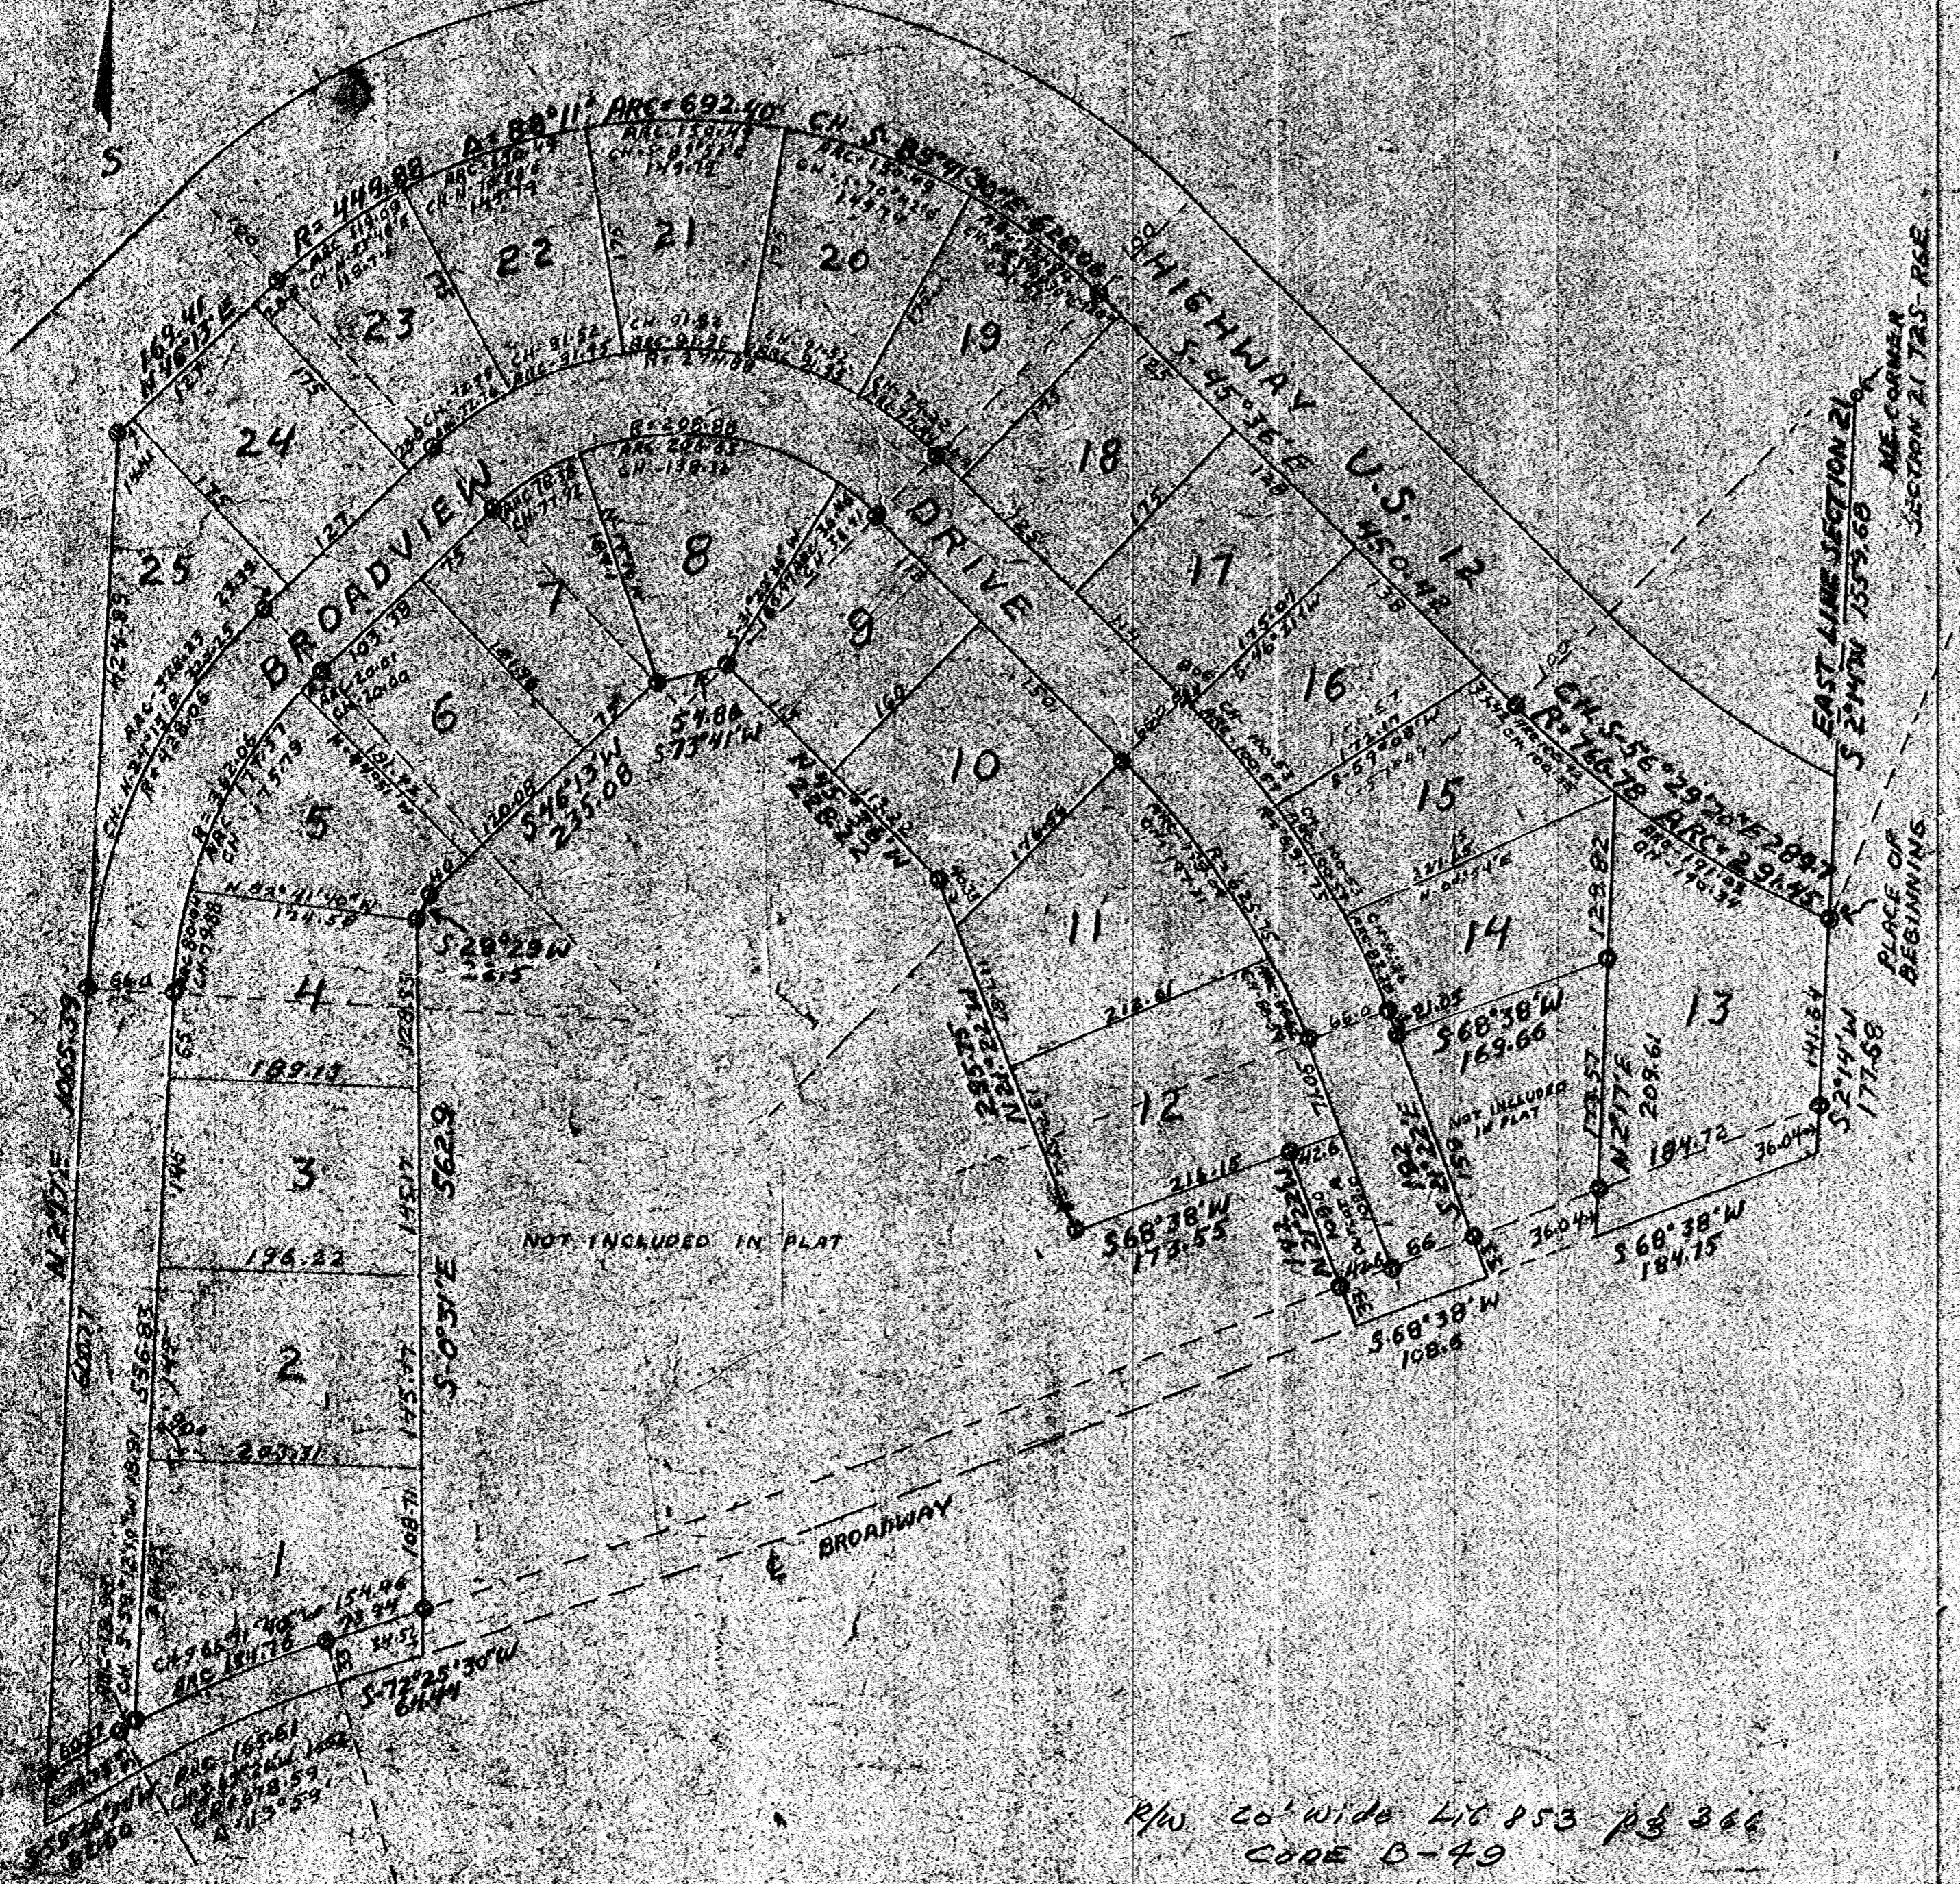

BROADWAY HILL

A SUBDIVISION OF PART OF THE NORTHEAST 1/4 OF SECTION 21 TOWN 2 SOUTH, RANGE 6 EAST ANN ARBOR TOWNSHIP, WASHTENAW COUNTY, MICHIGAN

SCALE 1" = 100'
ALL DIMENSIONS IN FEET AND DECIMALS THEREOF

3-F-393
4037
INDEX

R/W 20' wide lot 853 pg 366
CODE B-49