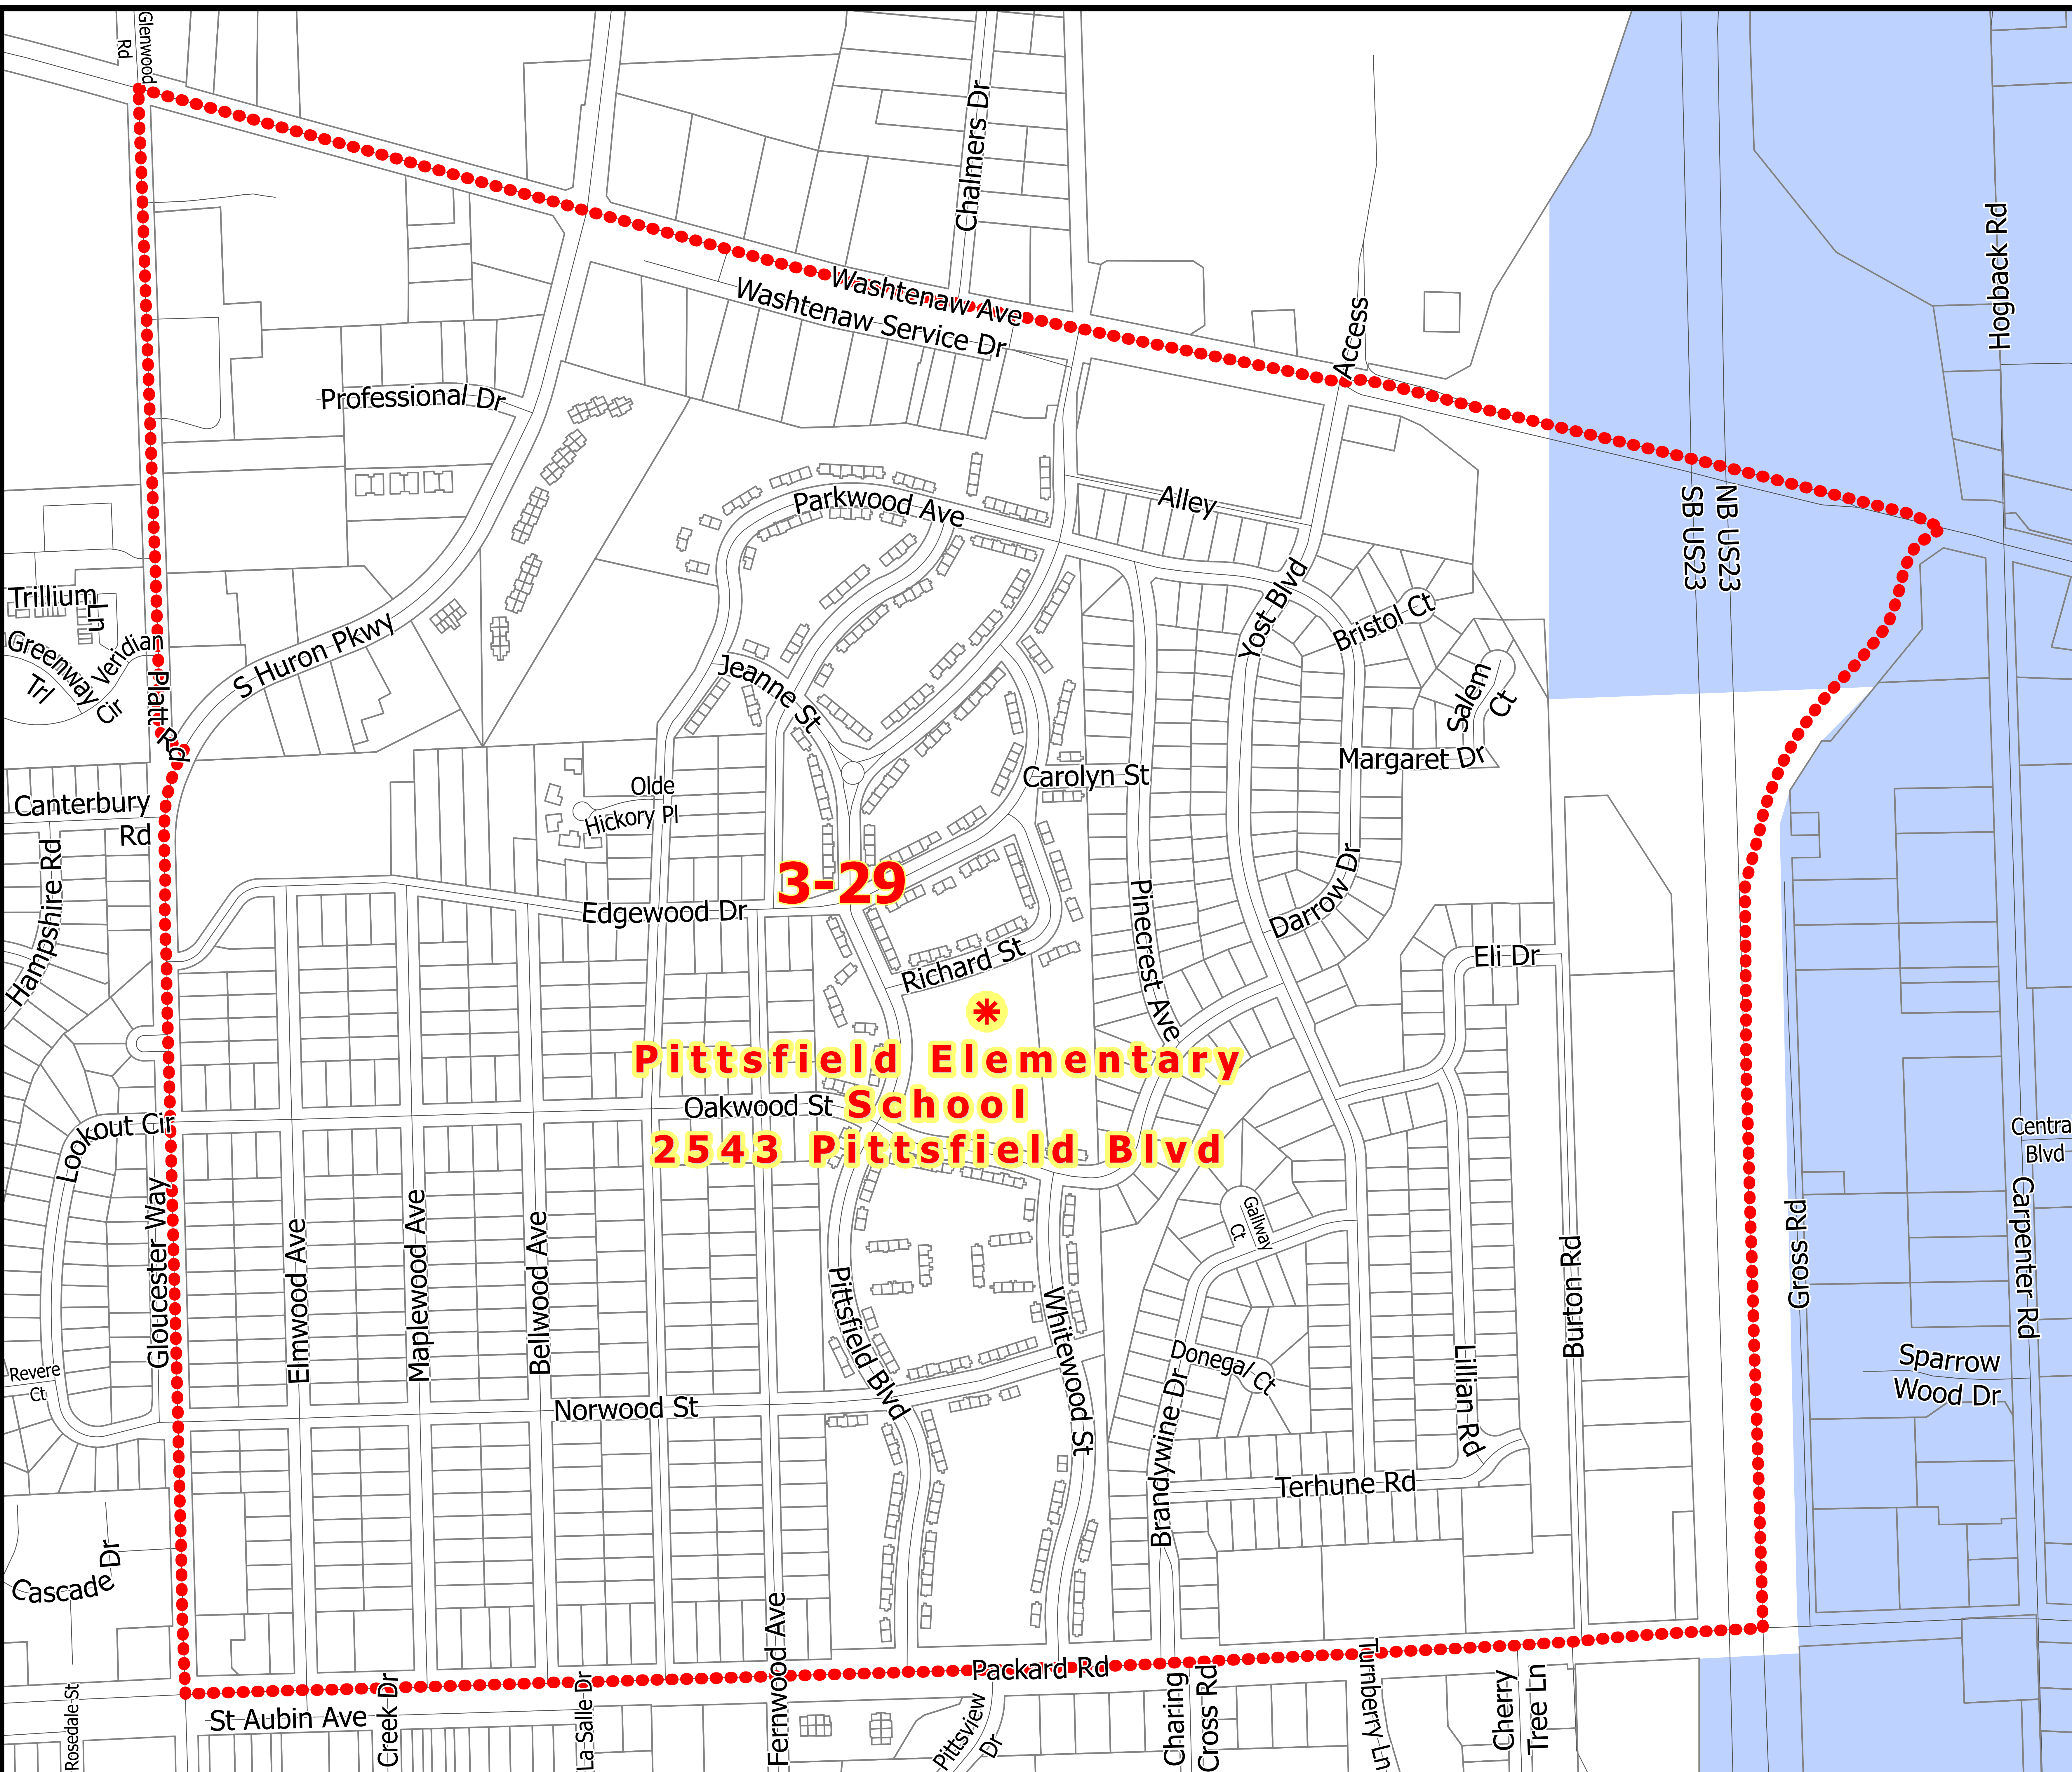

City of Ann Arbor
City Clerk
Precinct Map

Precinct
3-29

Polling Location

Precinct Boundary

Parcels

Township Jurisdiction

3-29
Pittsfield Elementary School
2543 Pittsfield Blvd