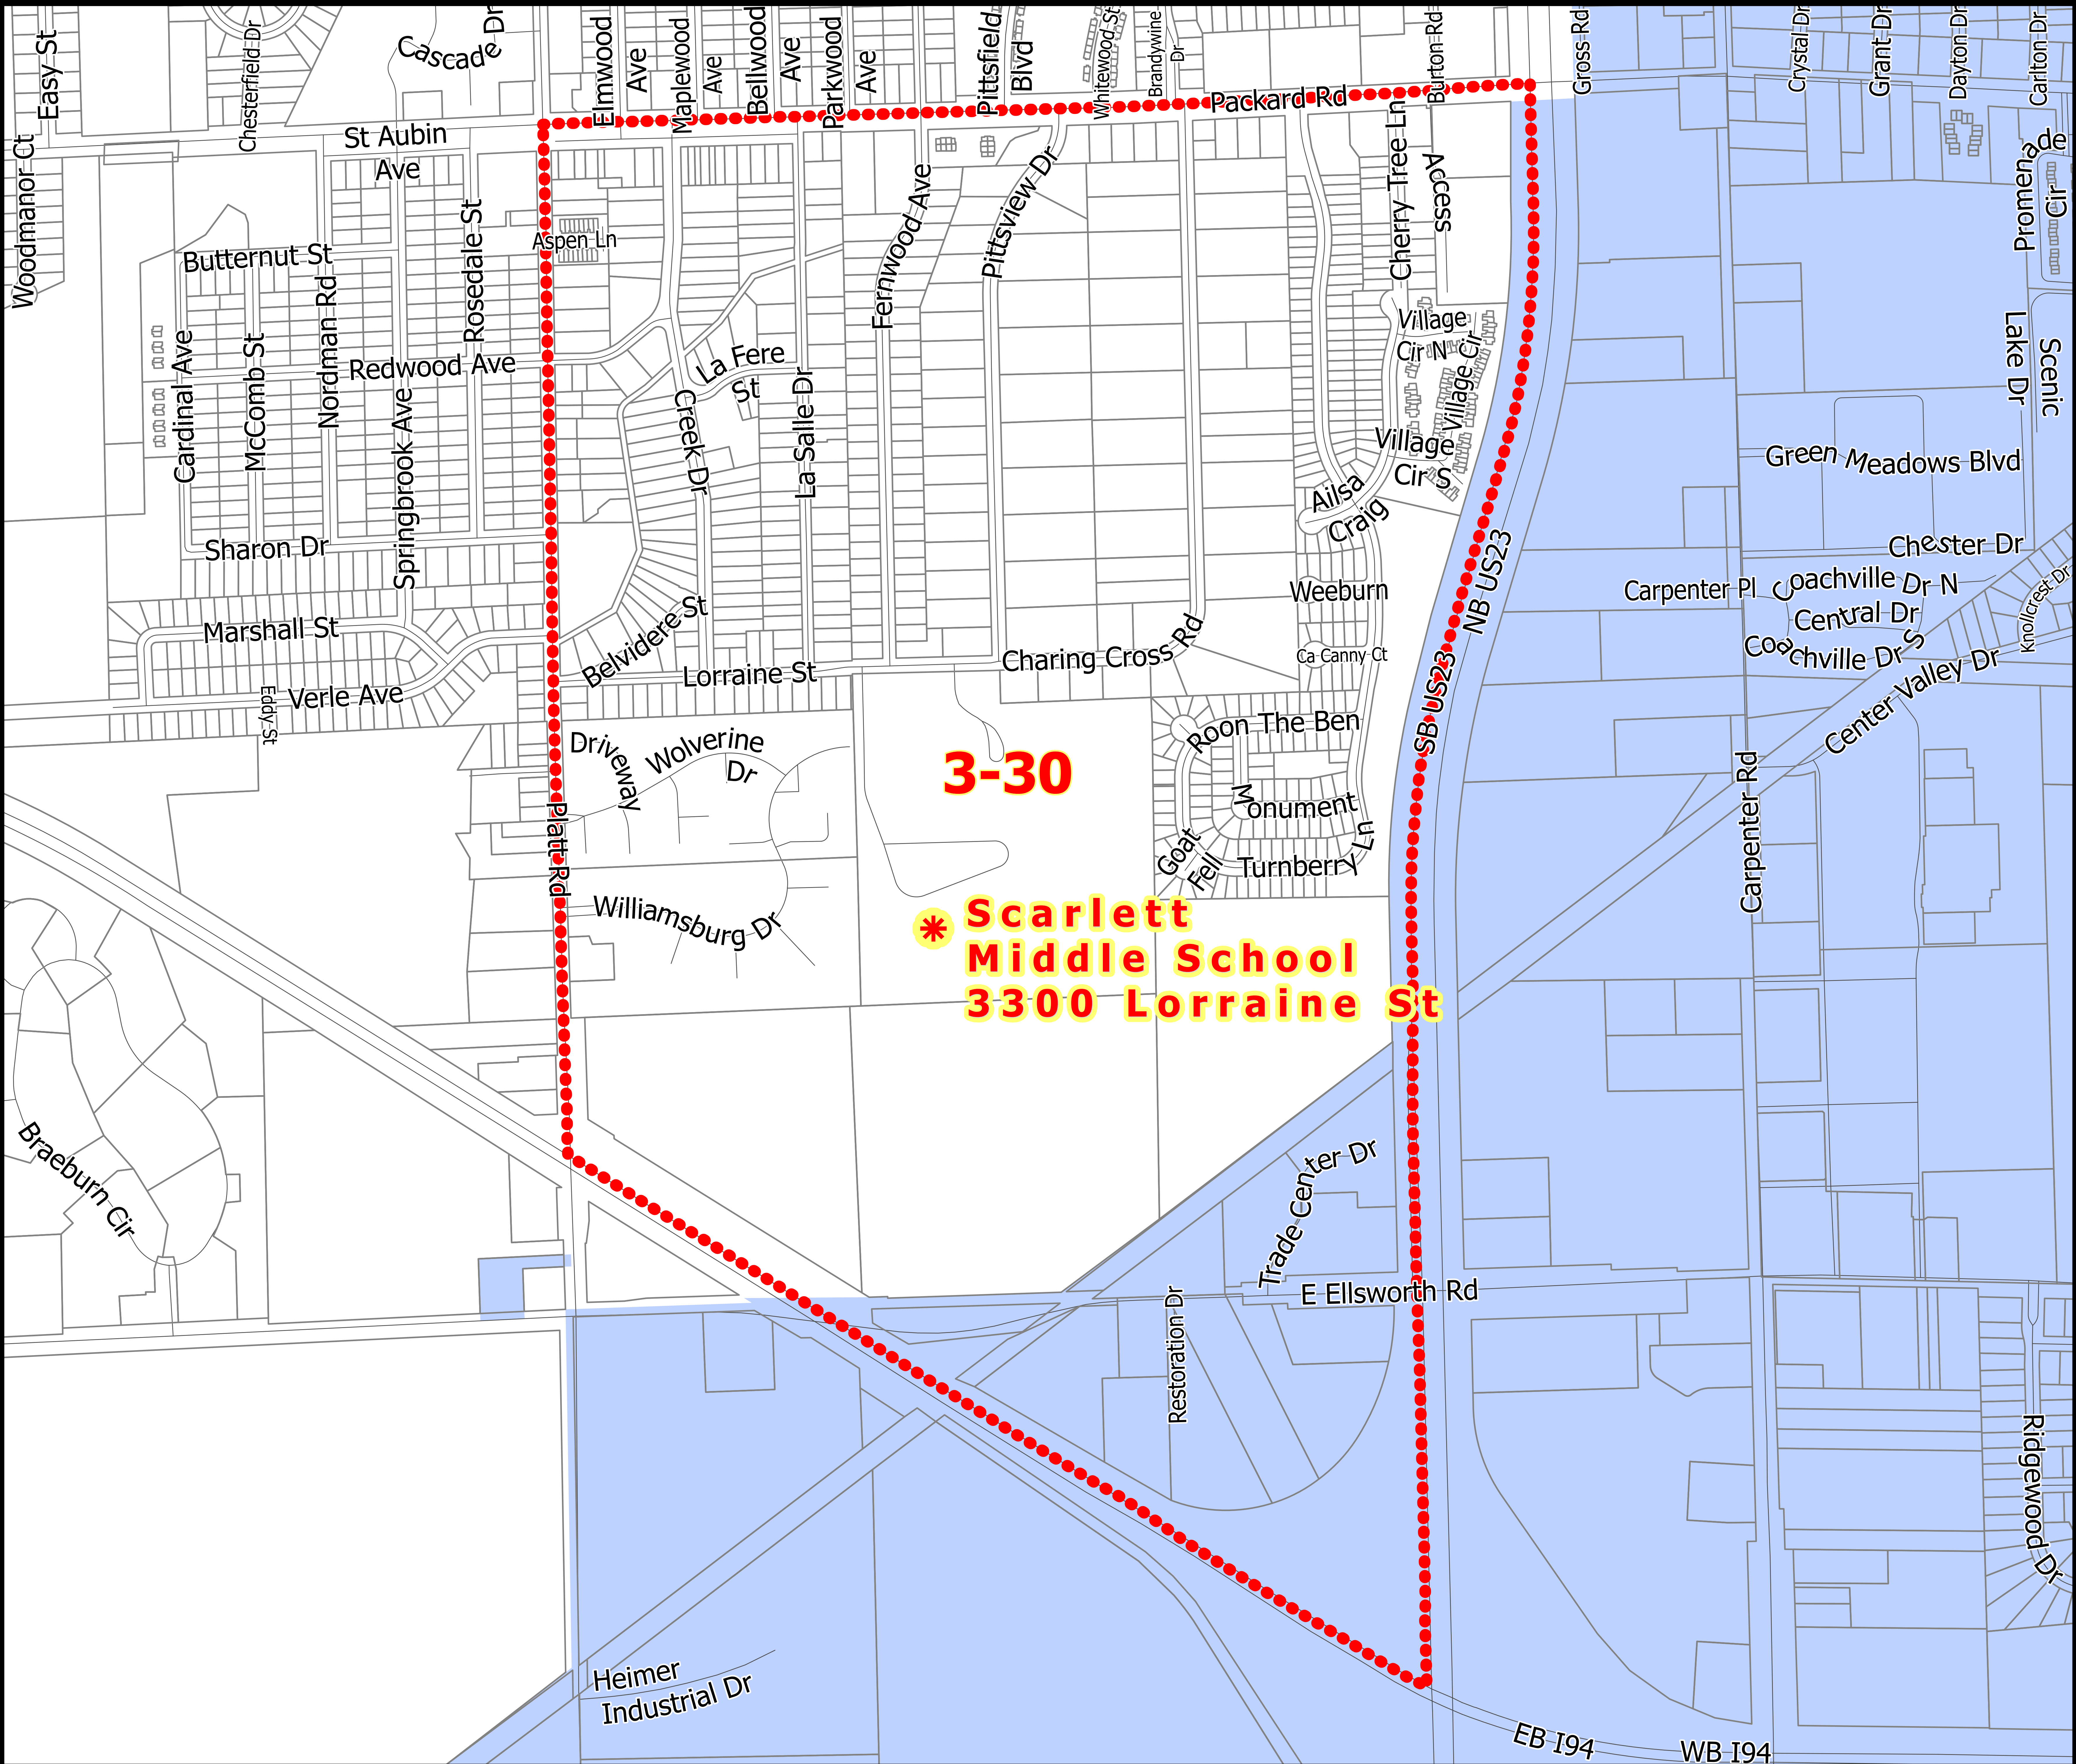

City of Ann Arbor
City Clerk
Precinct Map

Precinct
3-30

Polling Location

Precinct Boundary

Parcels

Township Jurisdiction

3-30

*** Scarlett
Middle School
3300 Lorraine St**