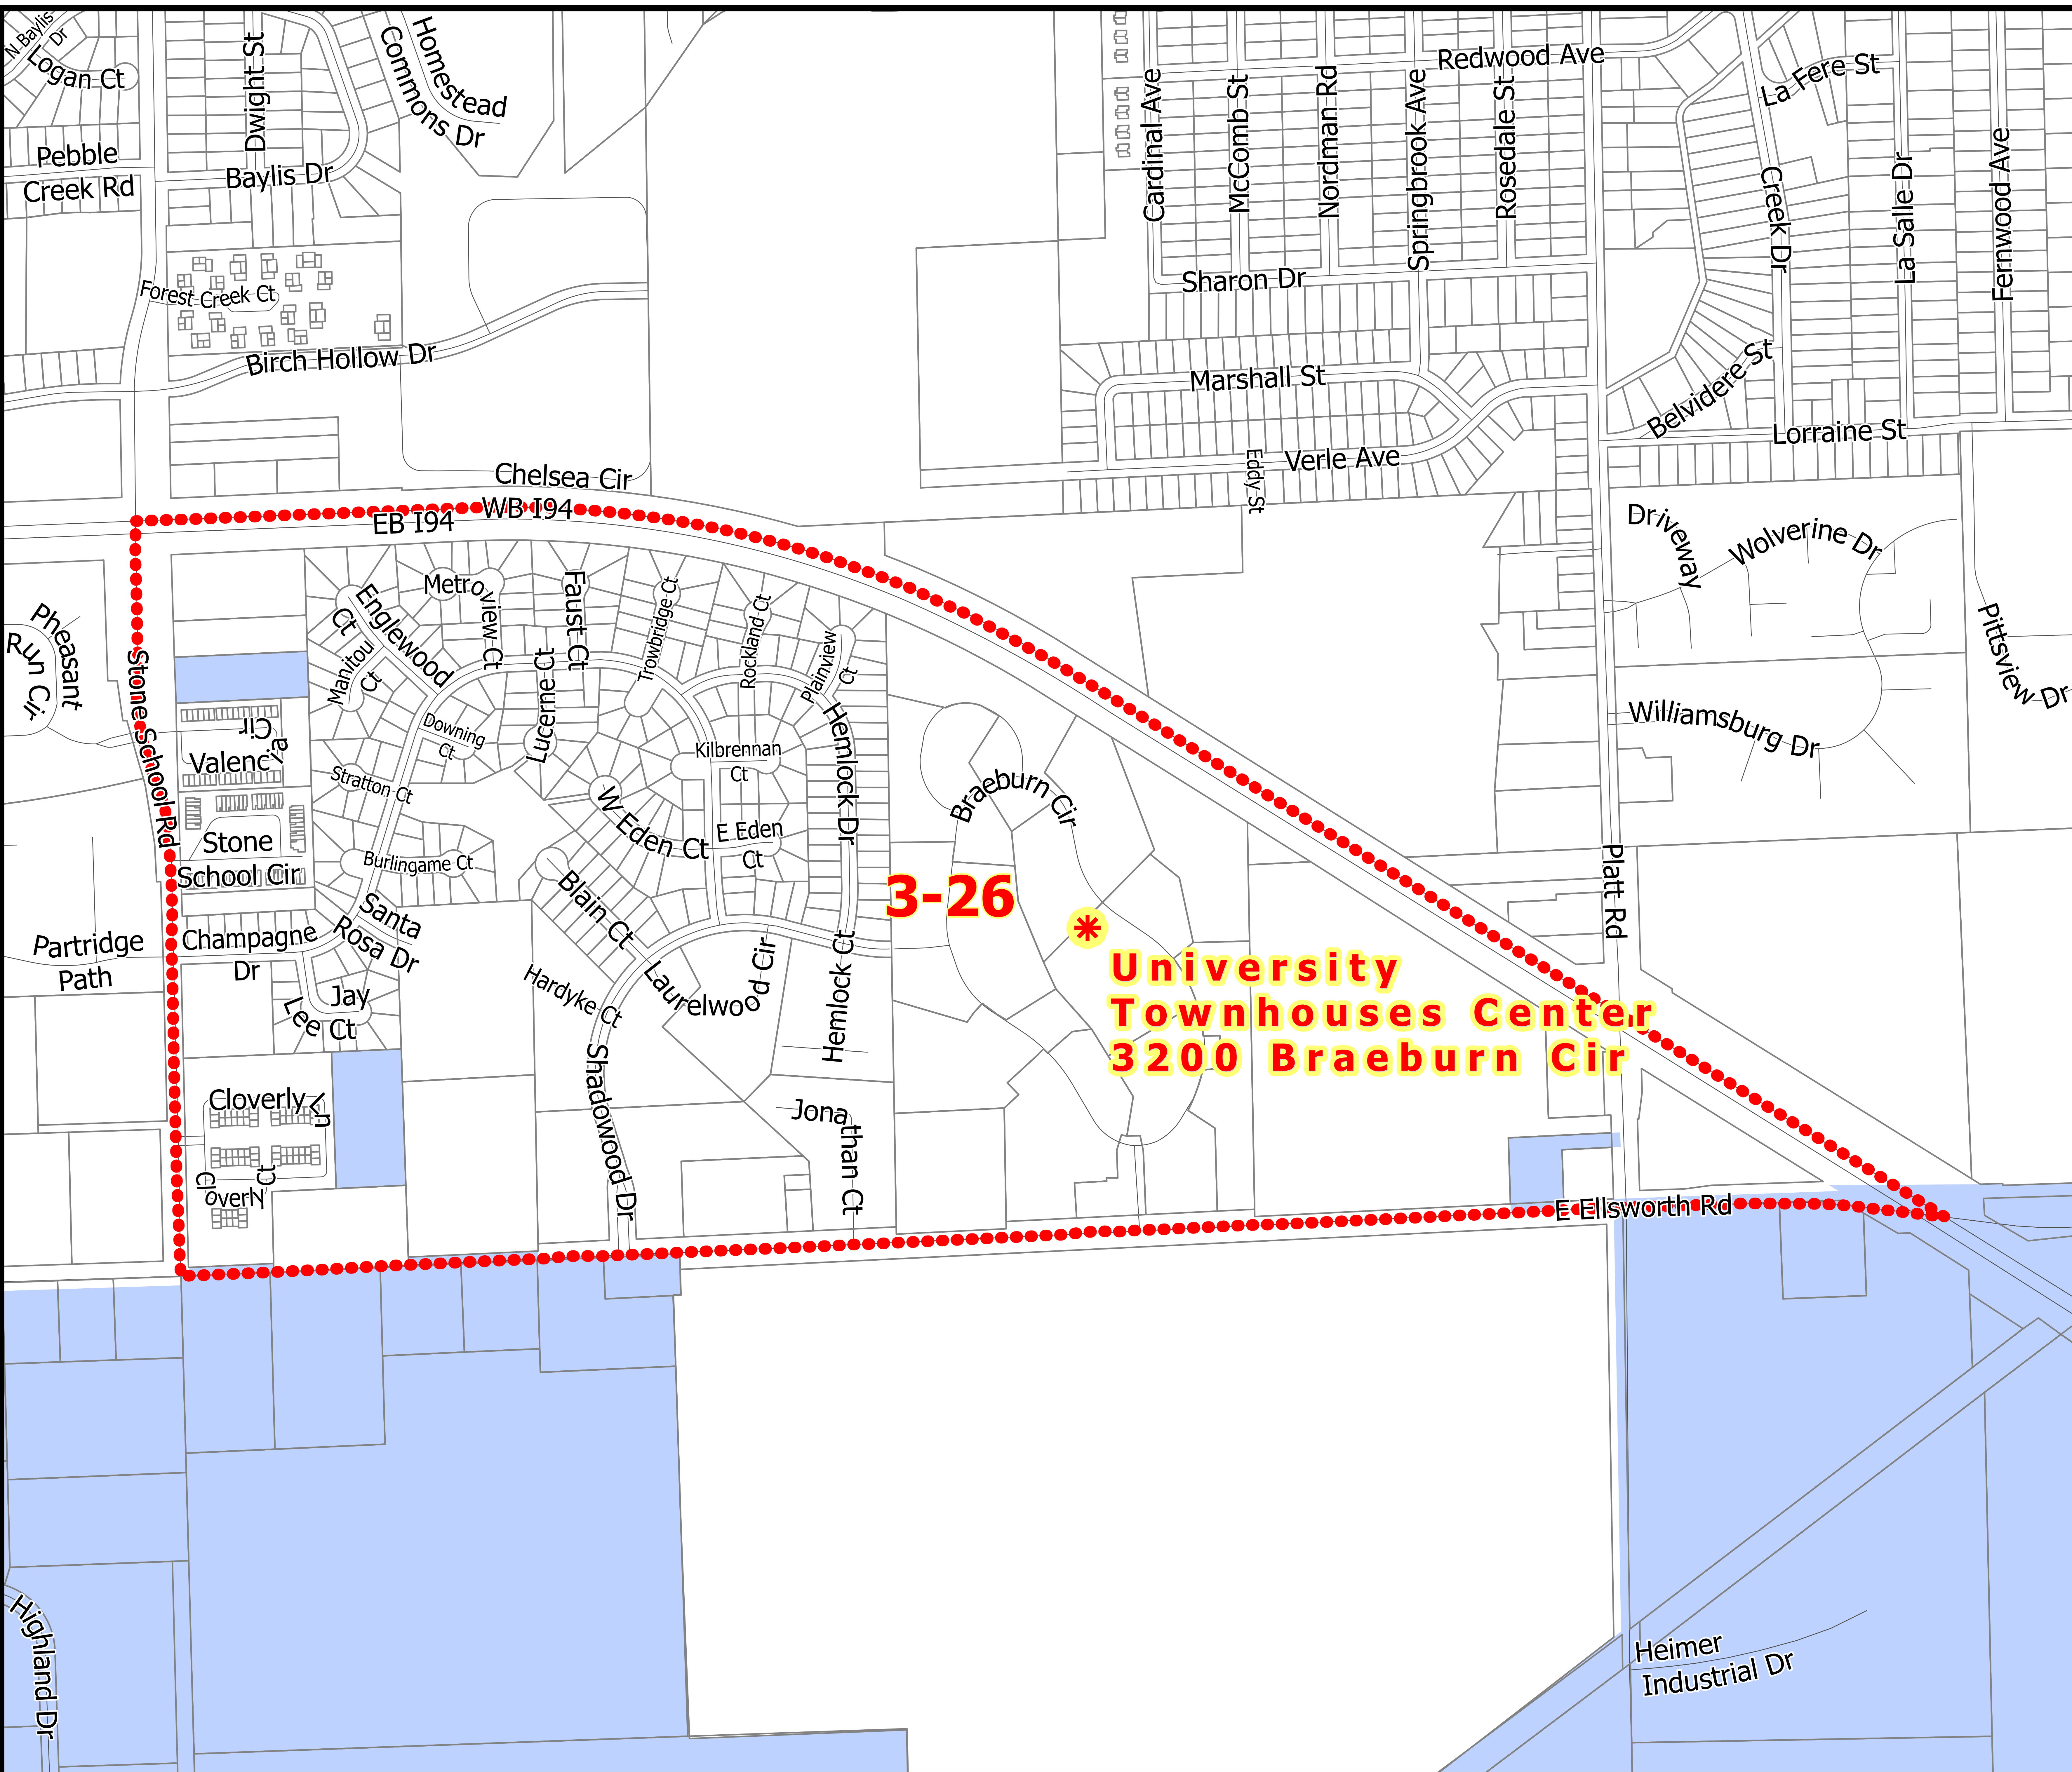

City of Ann Arbor
City Clerk
Precinct Map

Precinct
3-26

Polling Location

Precinct Boundary

Parcels

Township Jurisdiction

3-26

**University
Townhouses Center
3200 Braeburn Cir**