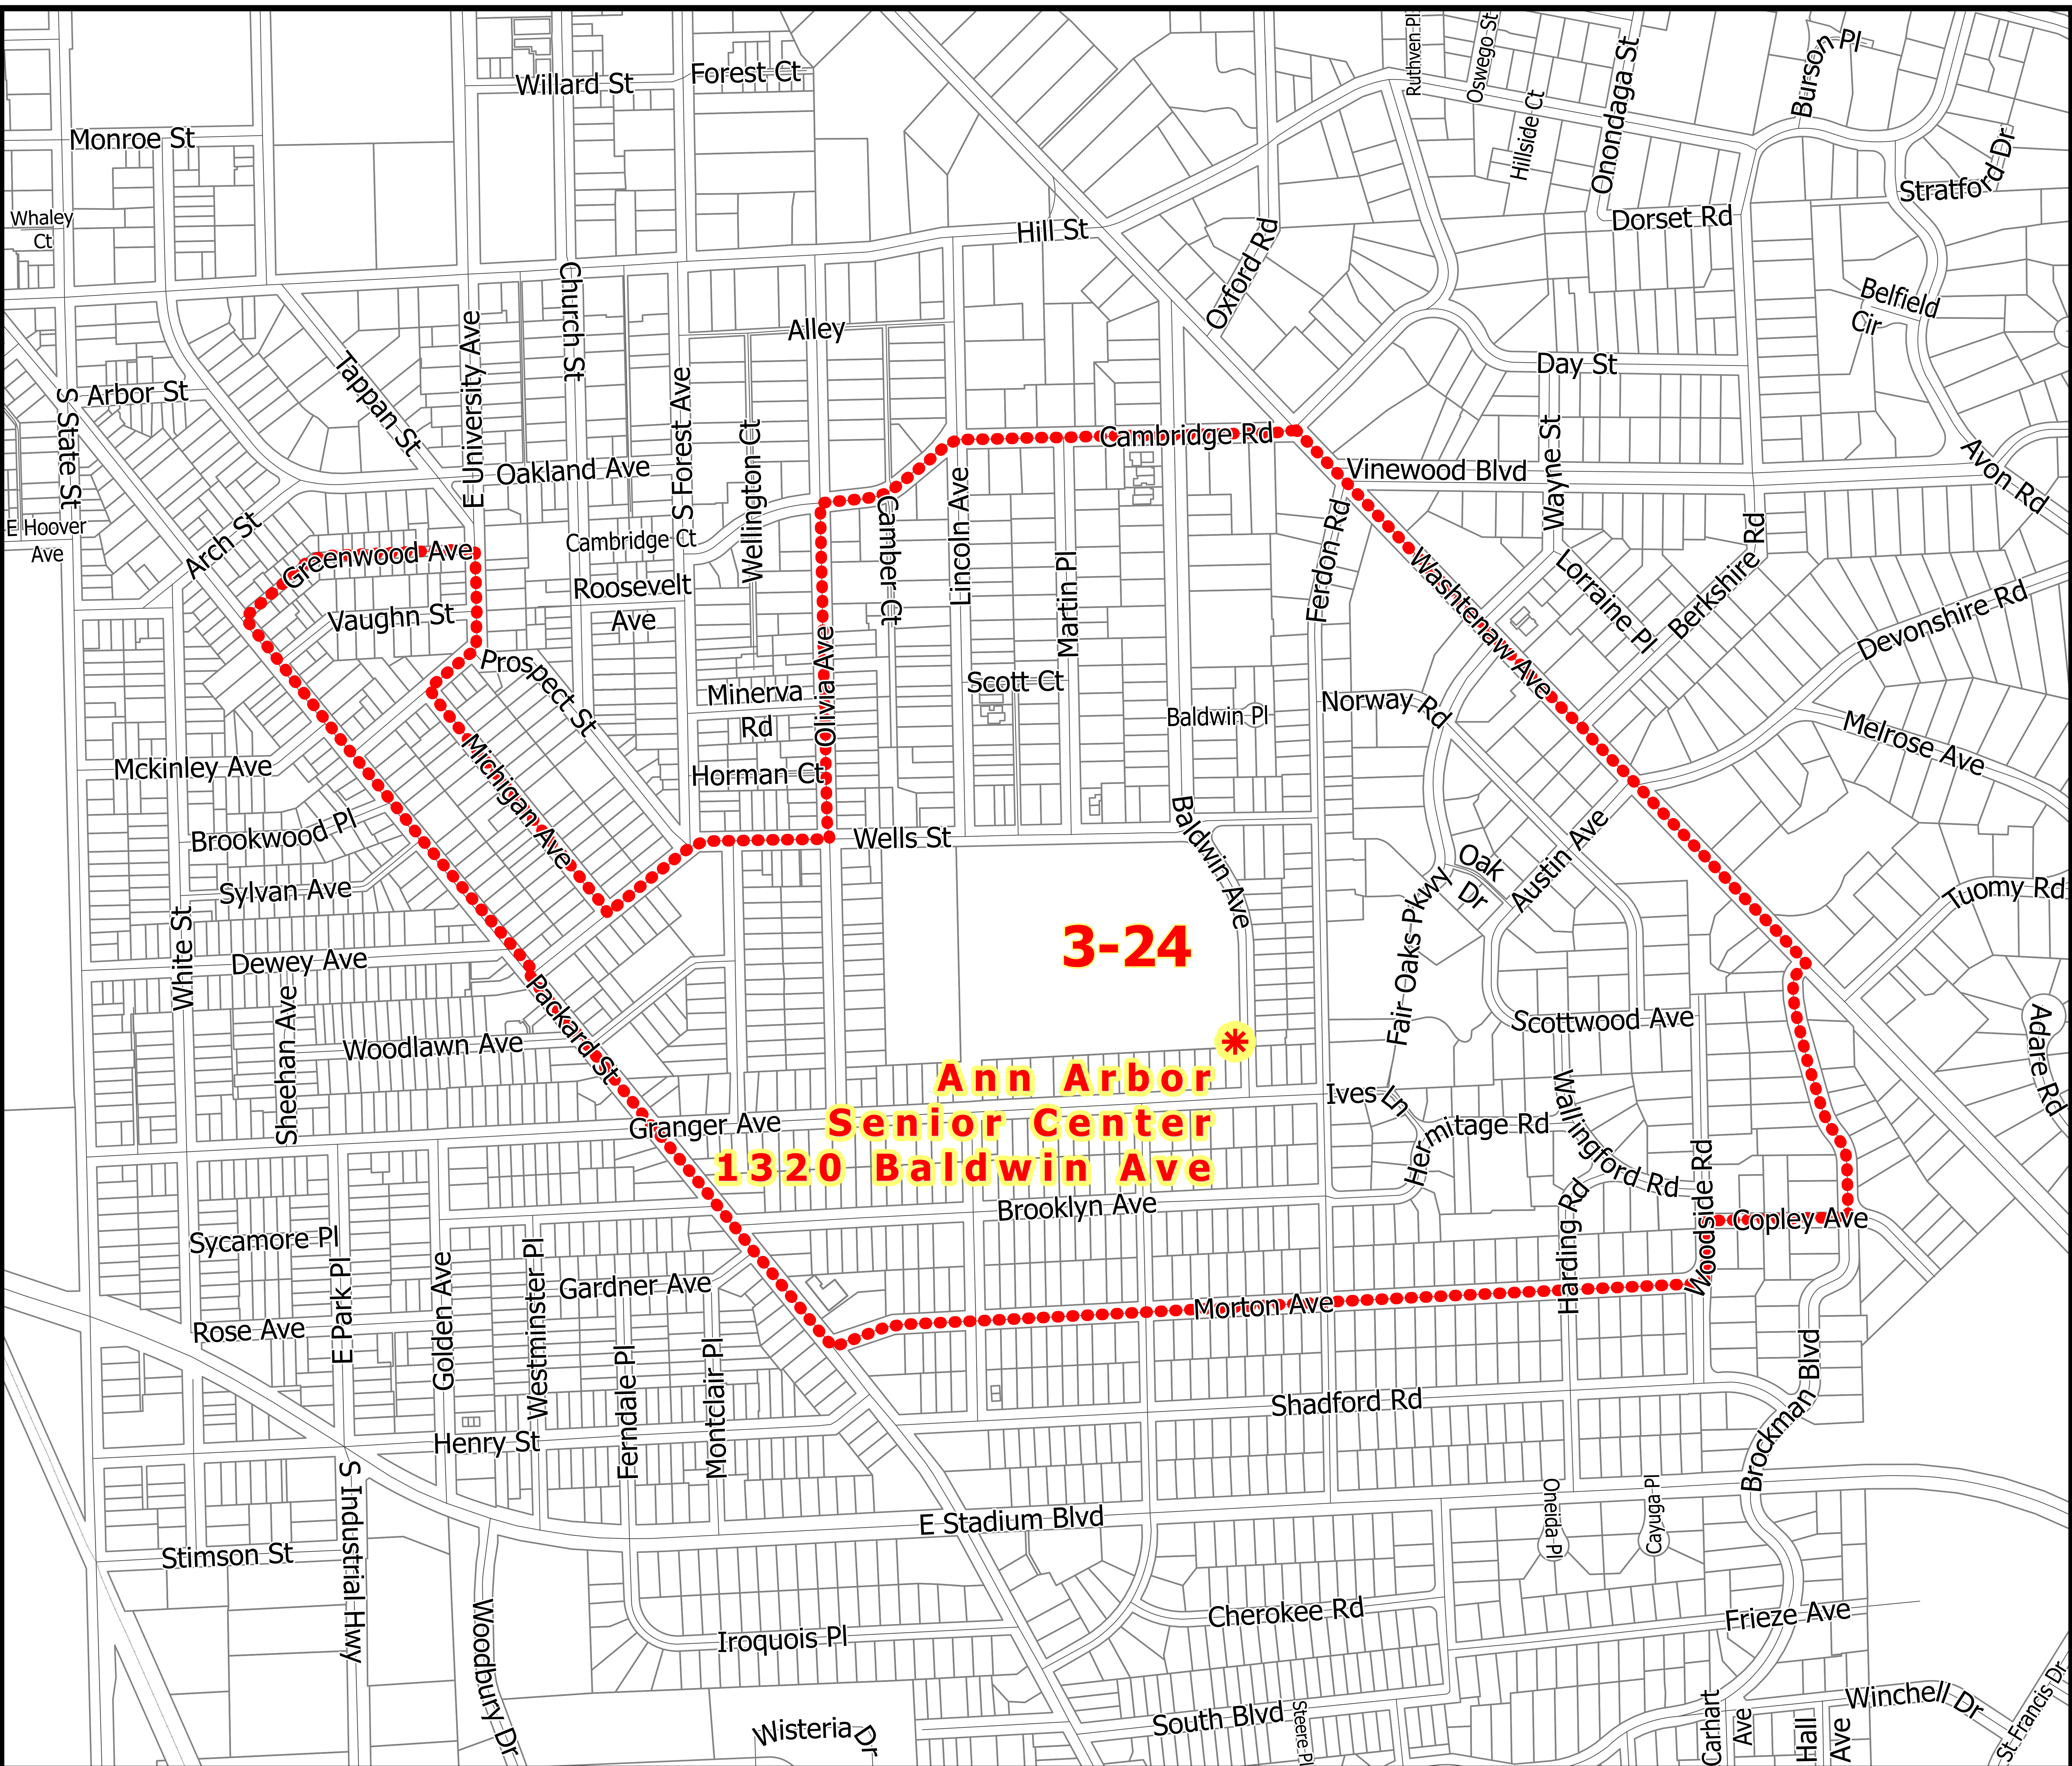

 Polling Location

 Precinct Boundary

 Parcels

 Township Jurisdiction

Polling Location

Precinct Boundary

Parcels

Township Jurisdiction

Michigan League
911 N University Ave

3-23

Polling Location

Precinct Boundary

Parcels

Township Jurisdiction

3-24

**Ann Arbor
Senior Center
1320 Baldwin Ave**

City of Ann Arbor
City Clerk
Precinct Map

Precinct
3-25

 Polling Location

 Precinct Boundary

 Parcels

 Township Jurisdiction

3-25

Allen Elementary School
2560 Towner Blvd

- Polling Location
- Precinct Boundary
- Parcels
- Township Jurisdiction

**Allen
Elementary School
2560 Towner Blvd
* 3-28**

Map date: 2/2/2024
Any aerial imagery is circa 2023
unless otherwise noted
Terms of use: www.a2gov.org/terms