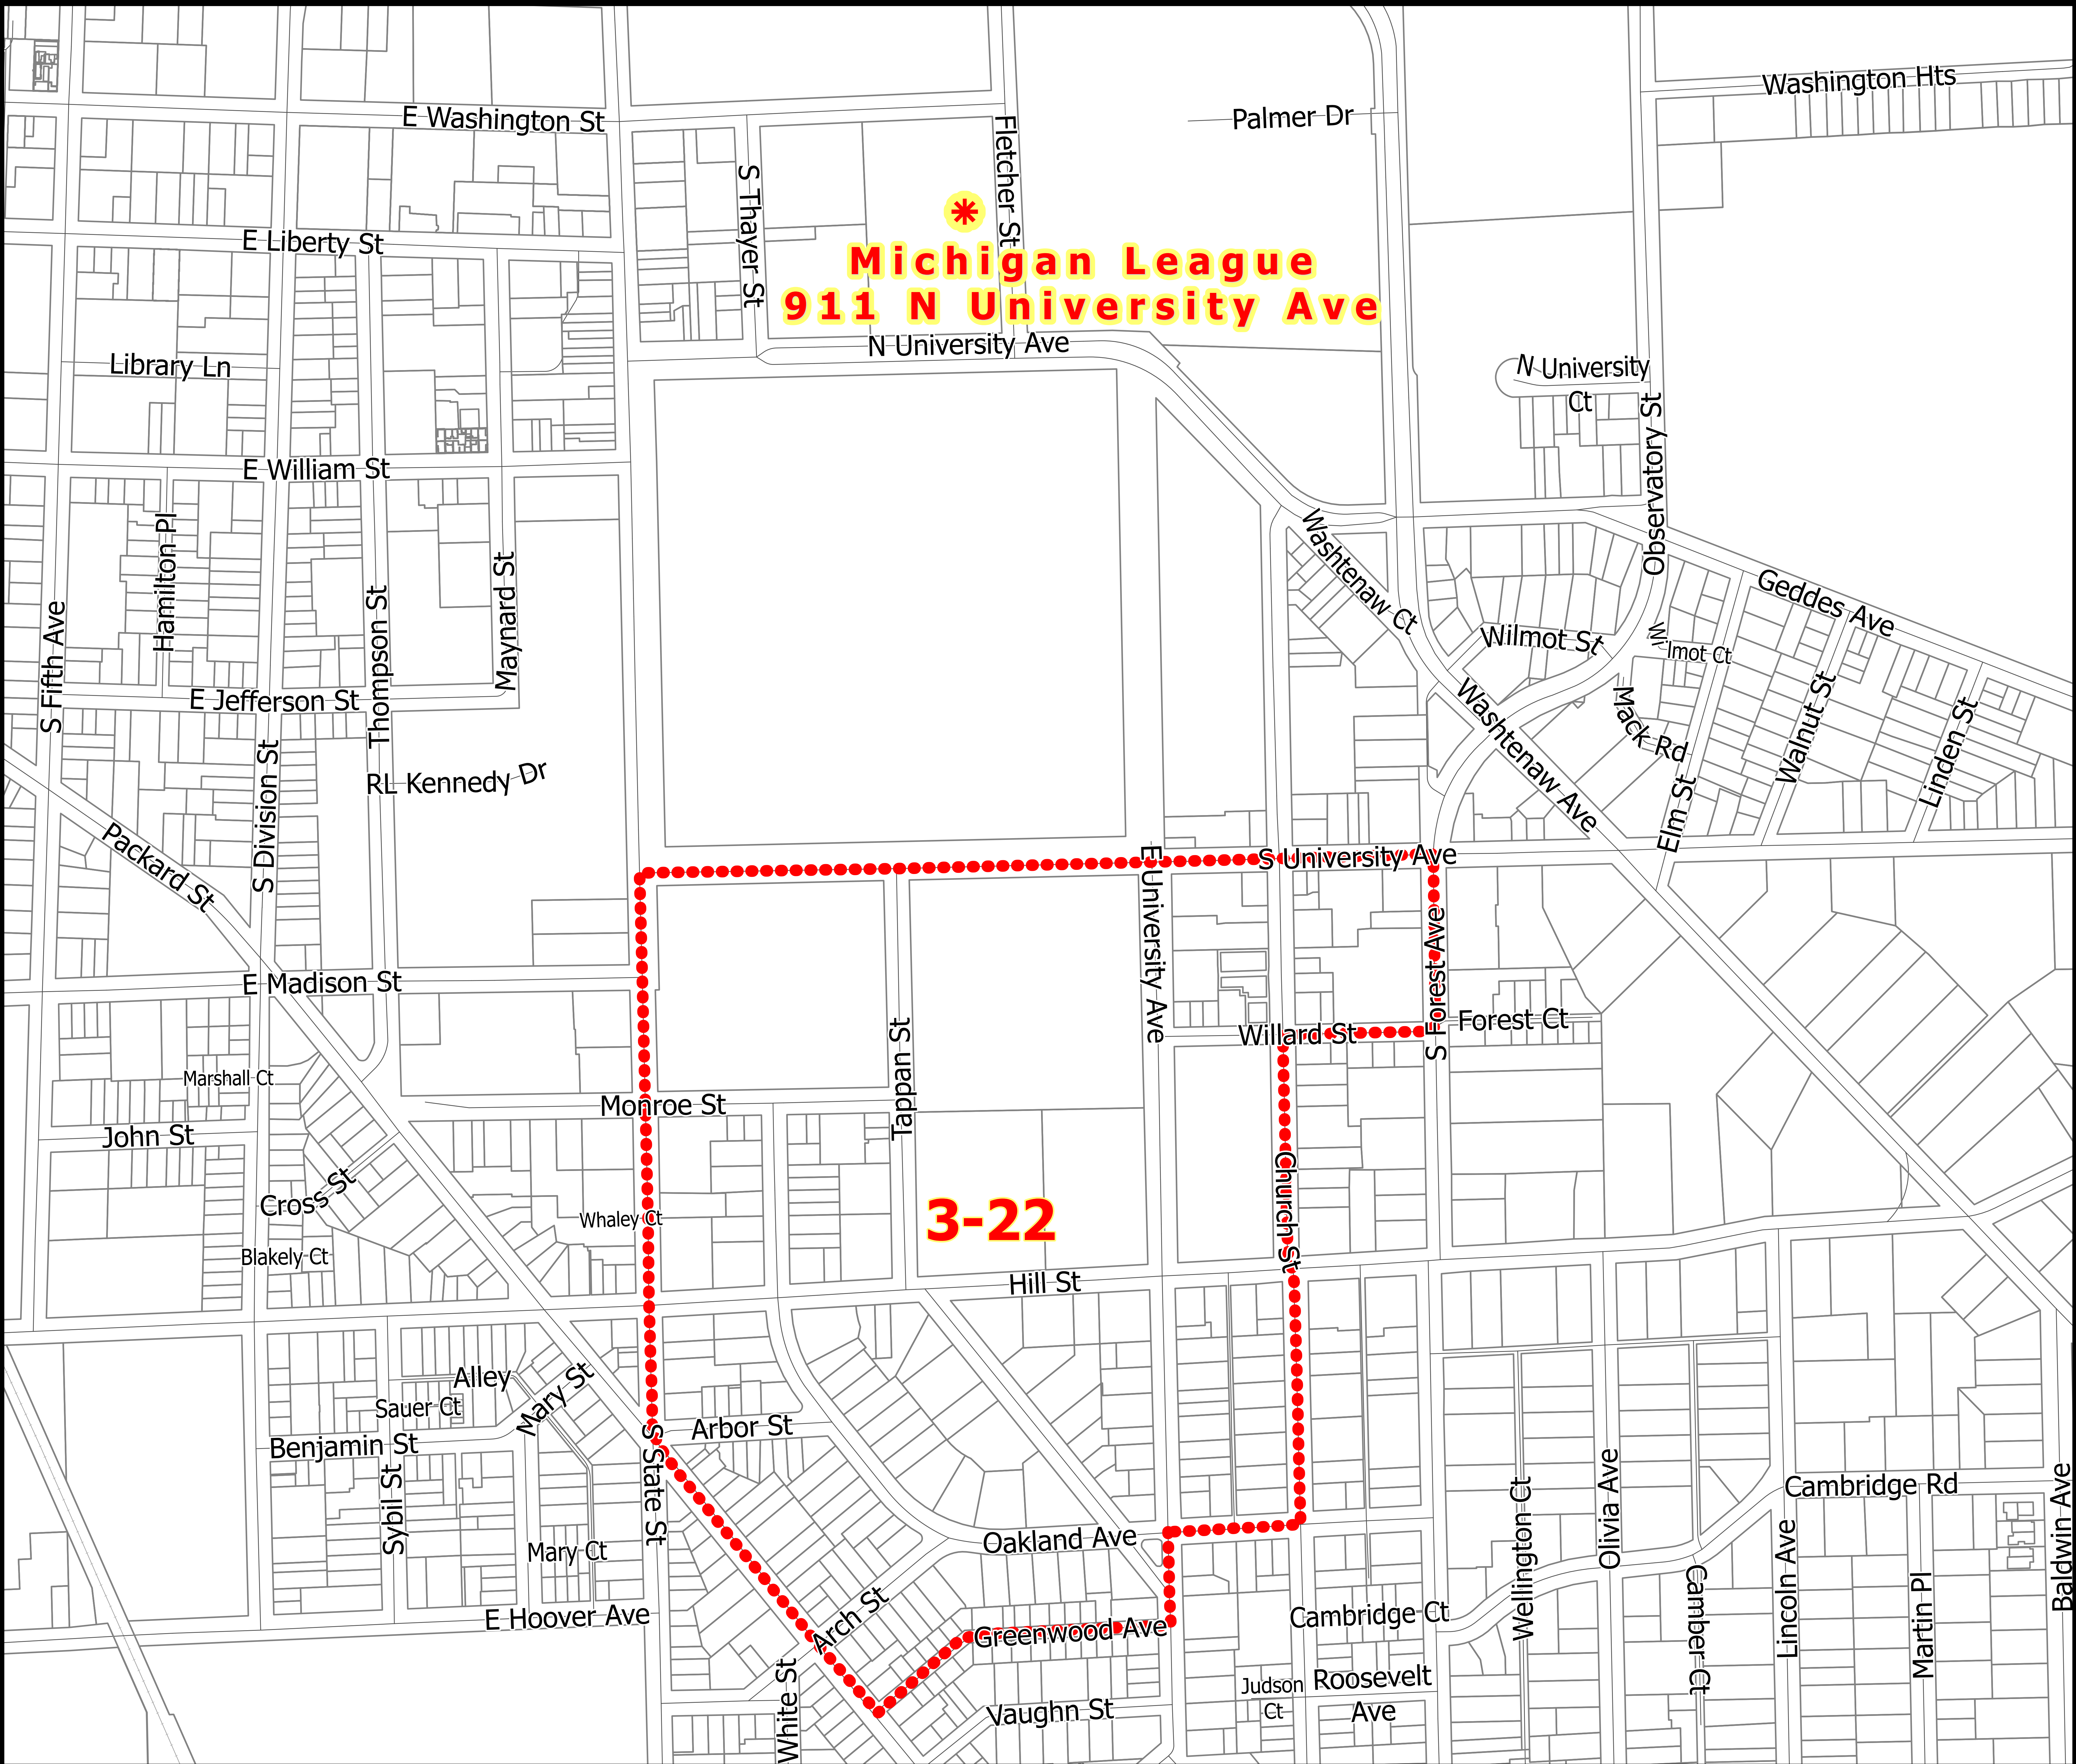

Polling Location

Precinct Boundary

Parcels

Township Jurisdiction