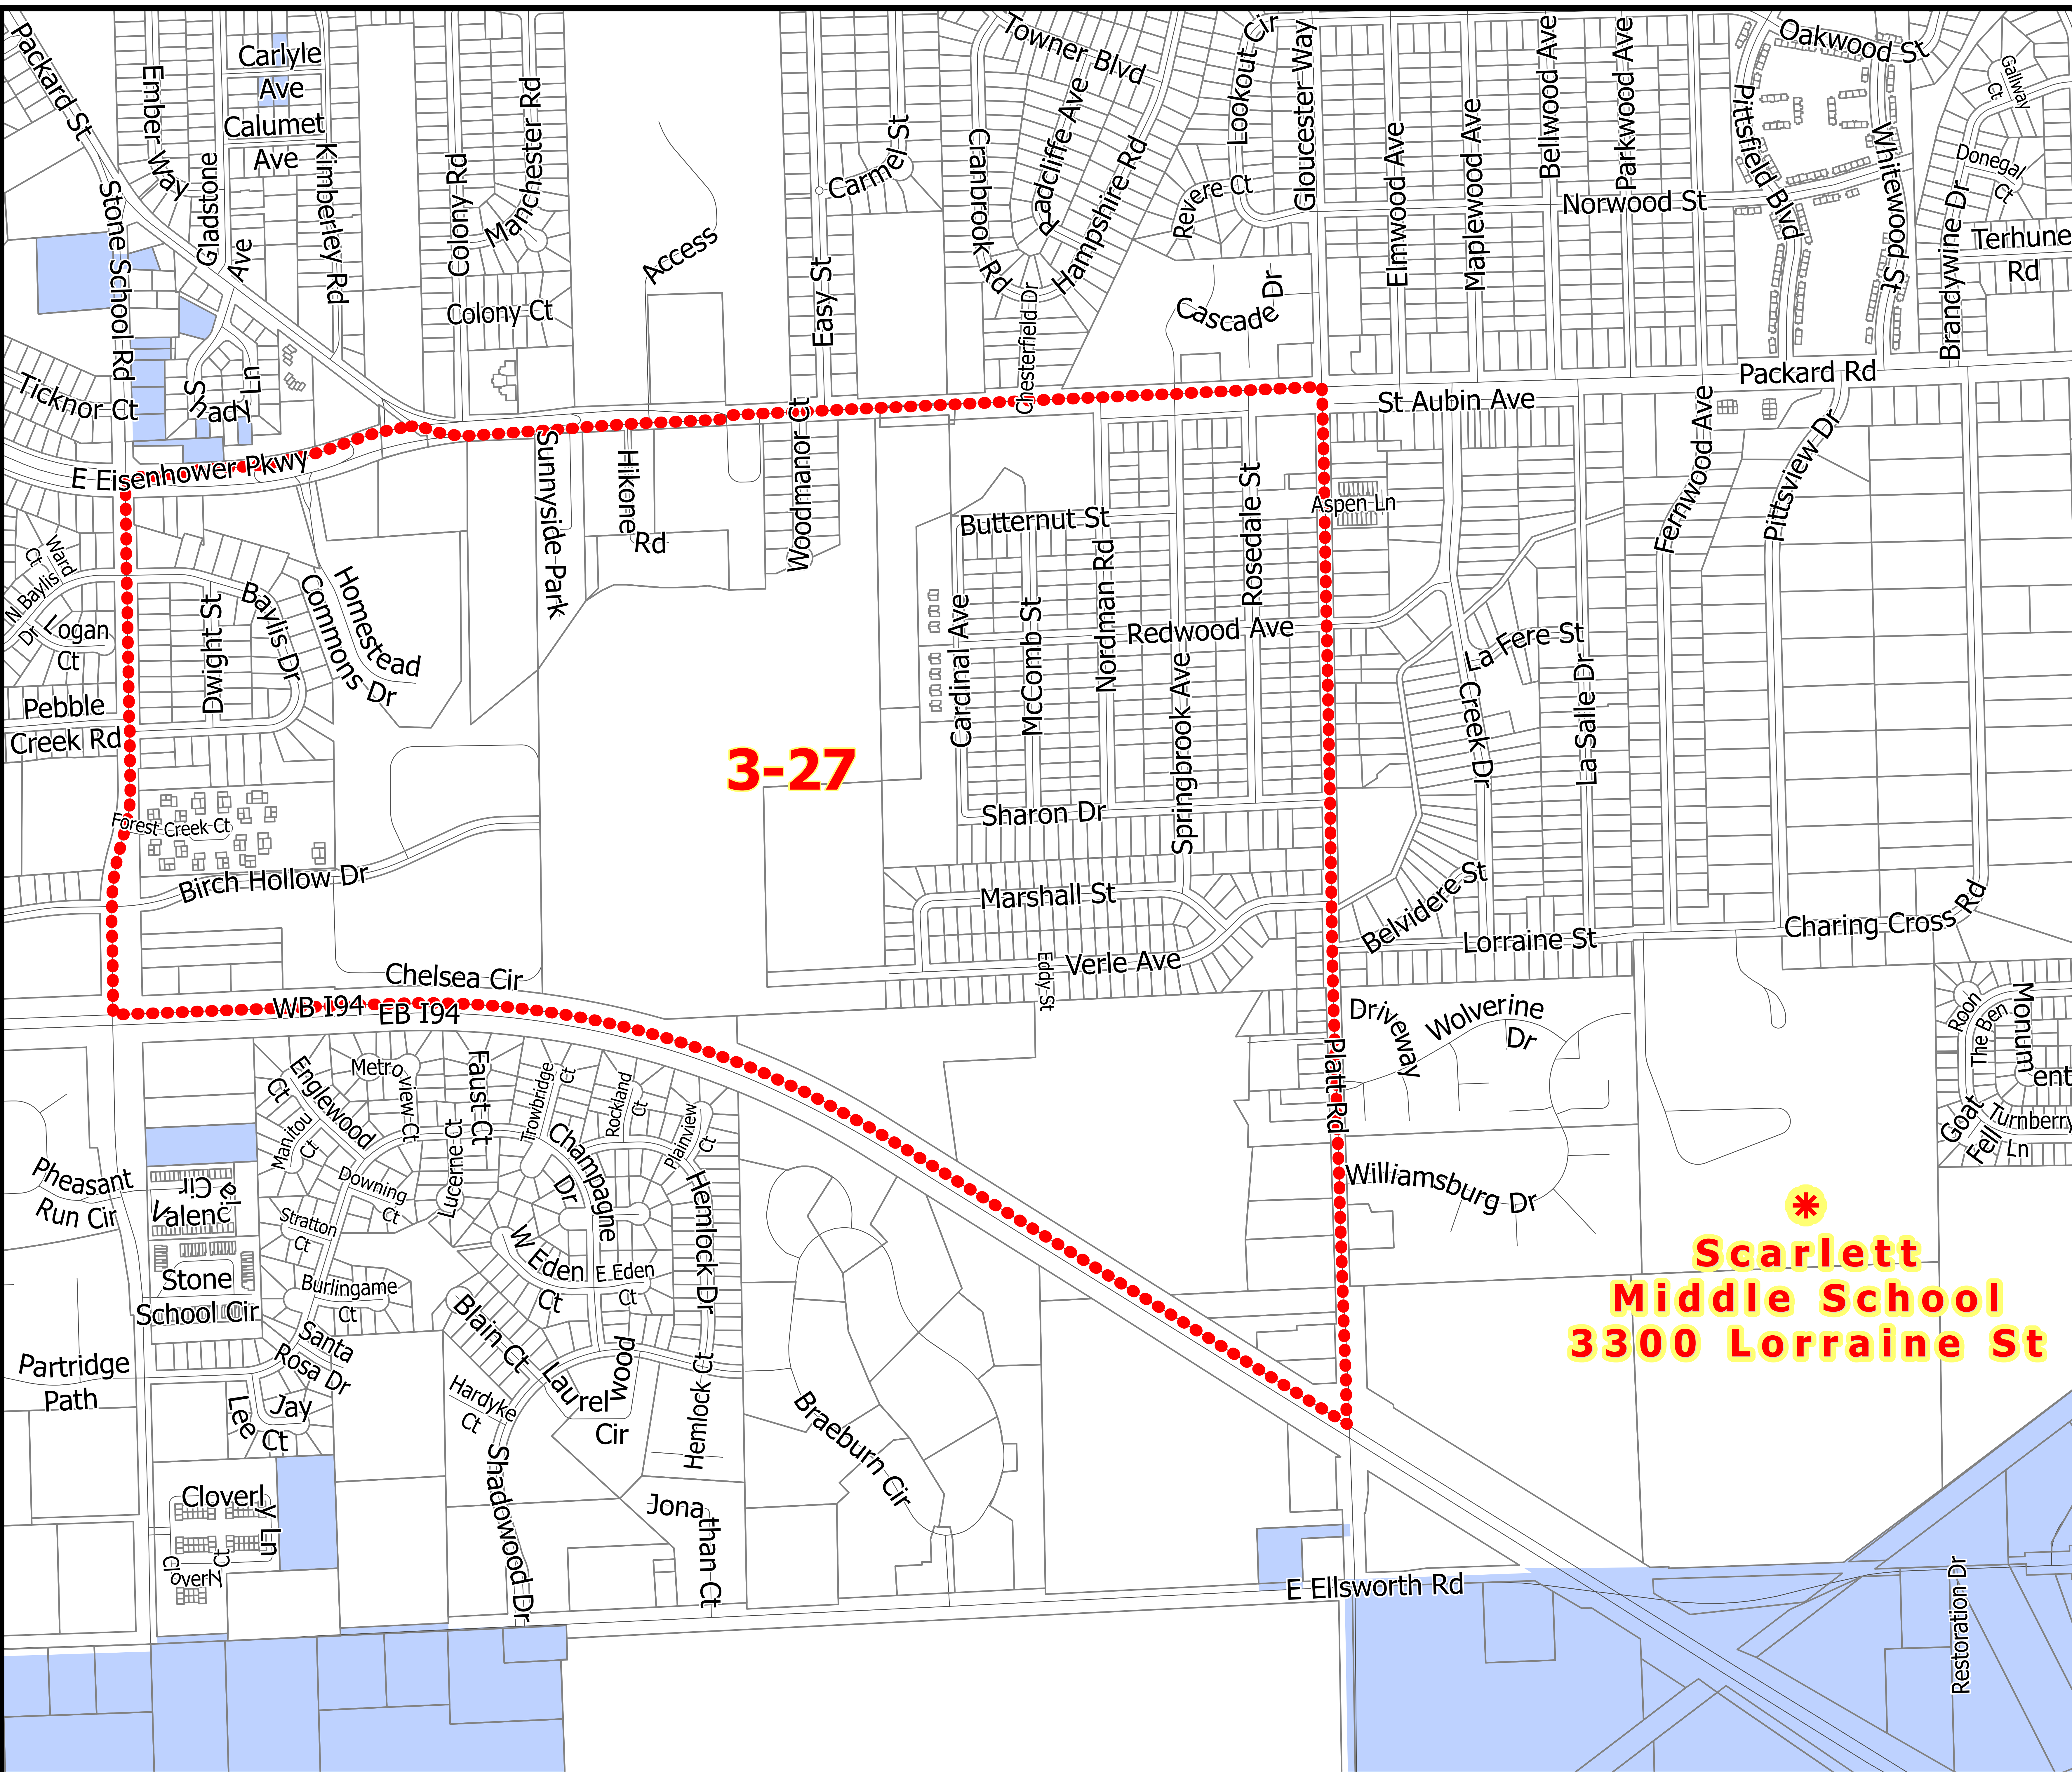

City of Ann Arbor
City Clerk
Precinct Map

Precinct
3-27

Polling Location

Precinct Boundary

Parcels

Township Jurisdiction

3-27

**Scarlett
Middle School
3300 Lorraine St**