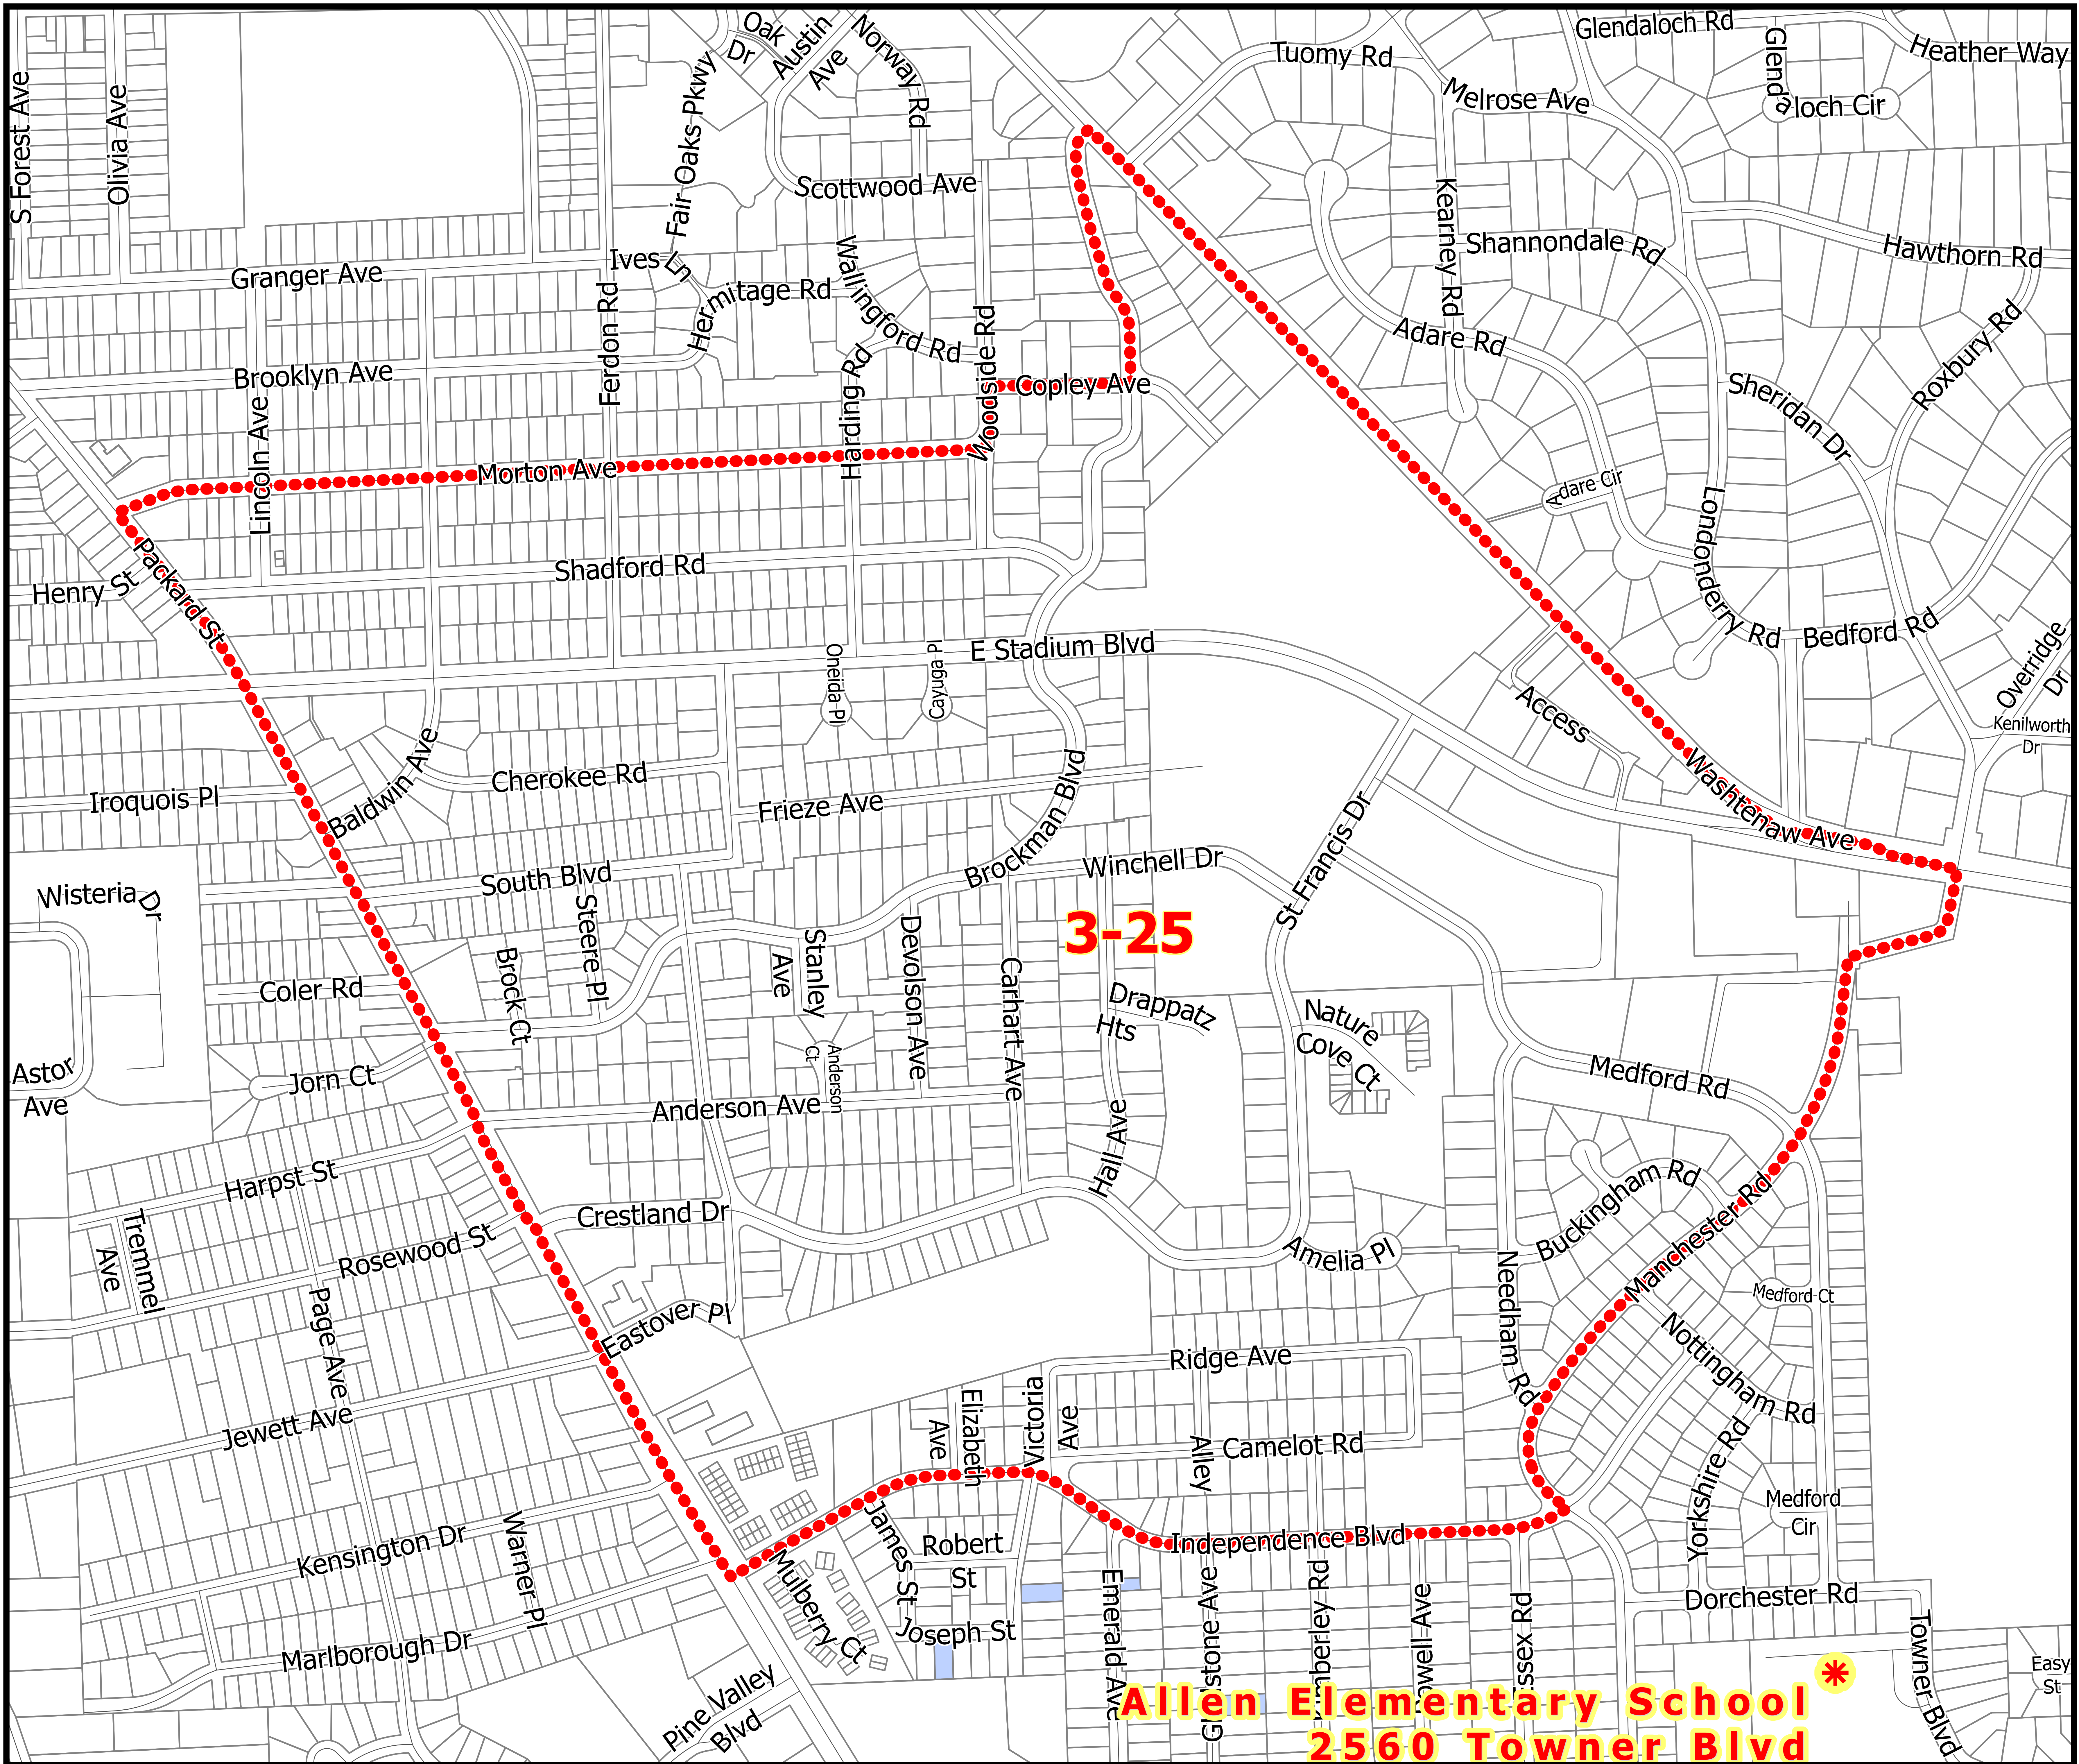

City of Ann Arbor
City Clerk
Precinct Map

Precinct
3-25

Polling Location

Precinct Boundary

Parcels

Township Jurisdiction

3-25

Allen Elementary School
2560 Towner Blvd