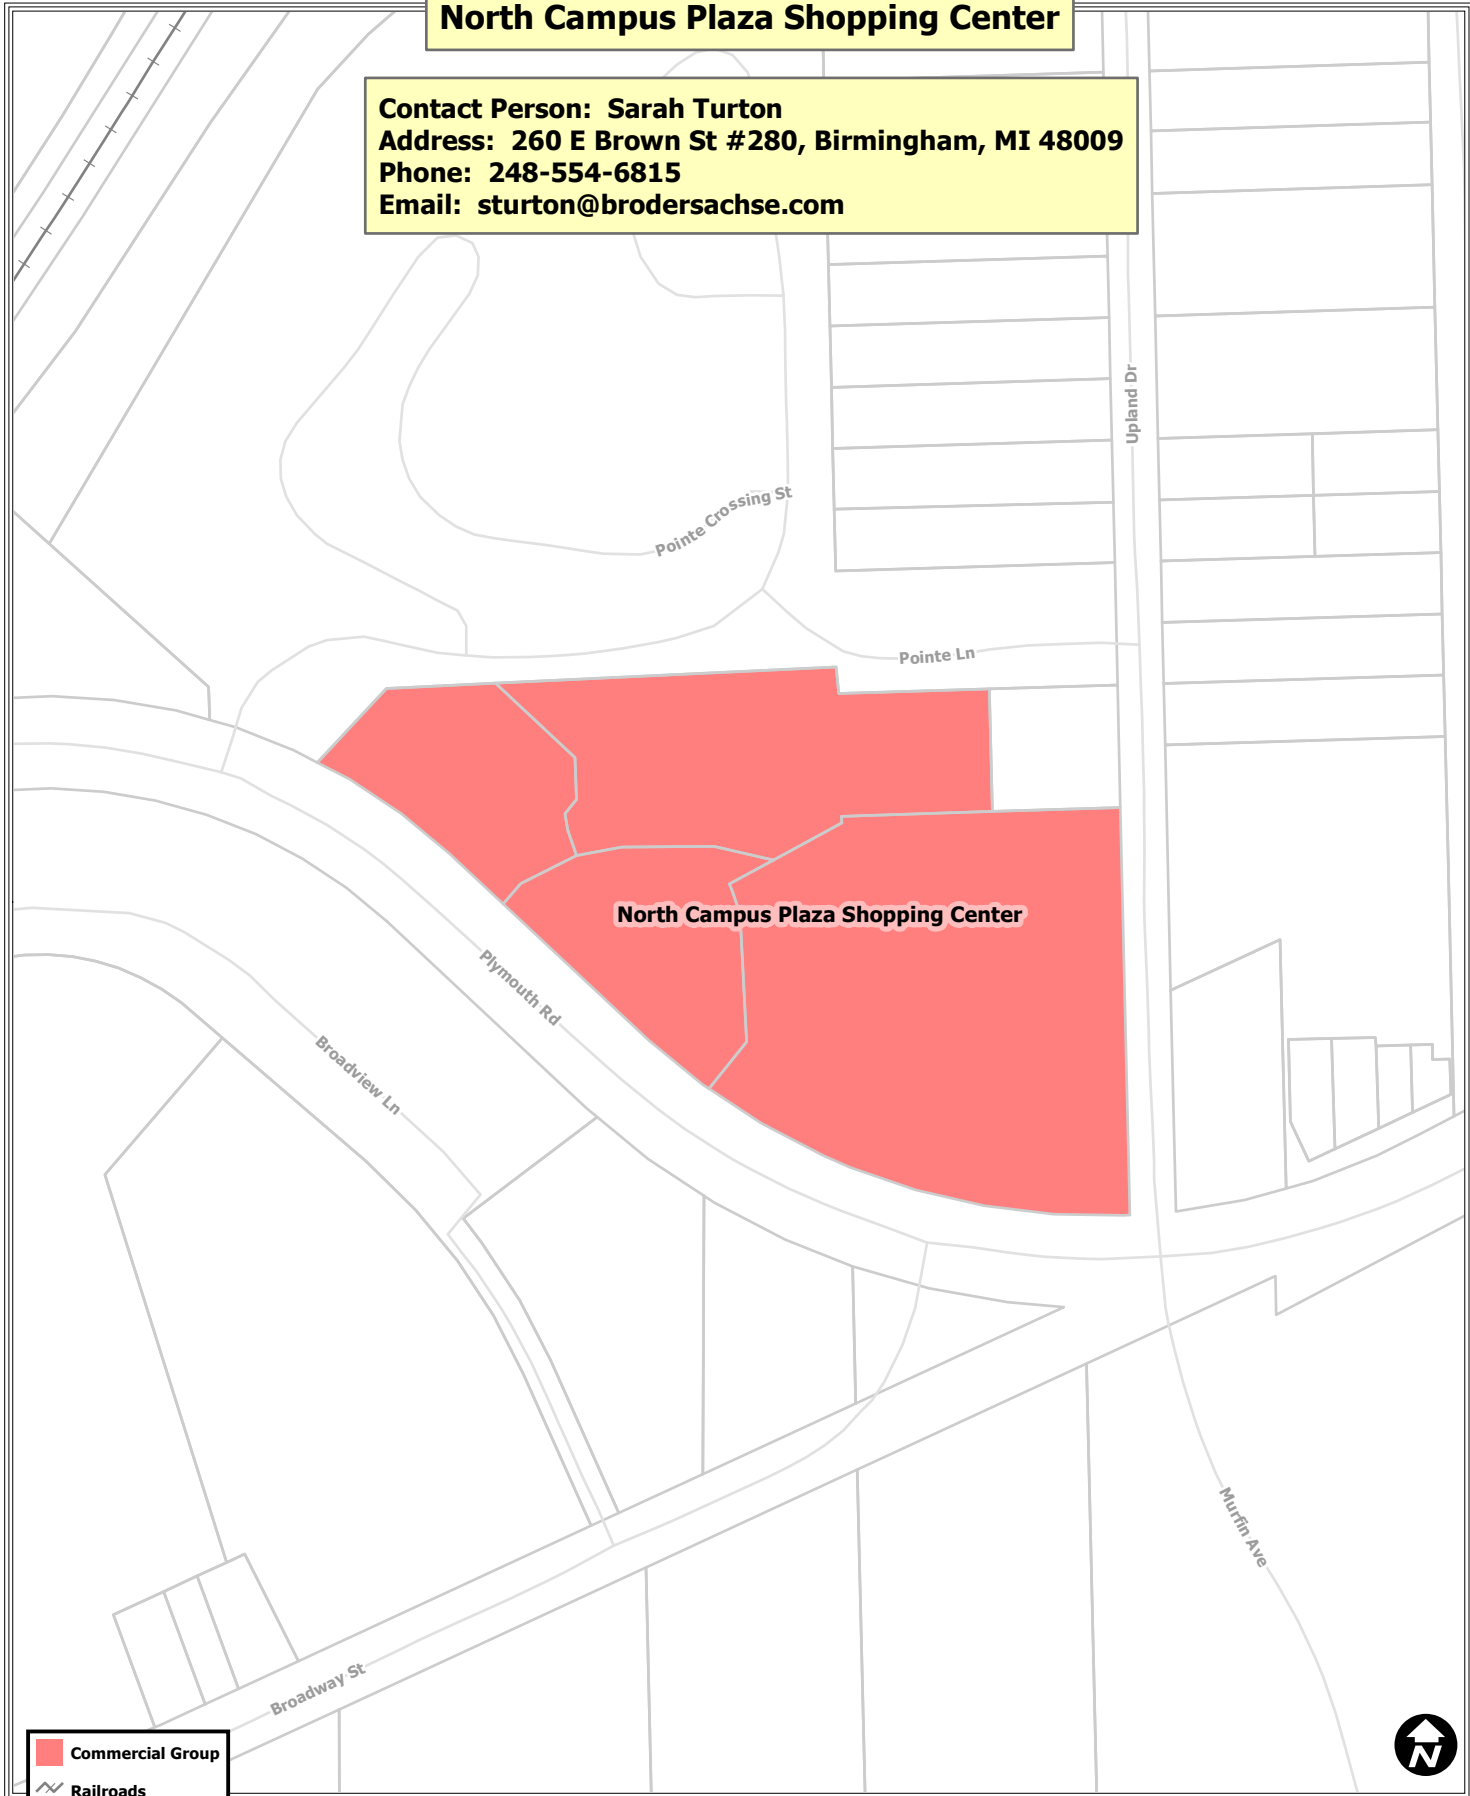

North Campus Plaza Shopping Center

Contact Person: Sarah Turton
Address: 260 E Brown St #280, Birmingham, MI 48009
Phone: 248-554-6815
Email: sturton@brodersachse.com

- Commercial Group
- Railroads
- Parks
- Schools
- Other Open Space
- Parcels
- Huron River