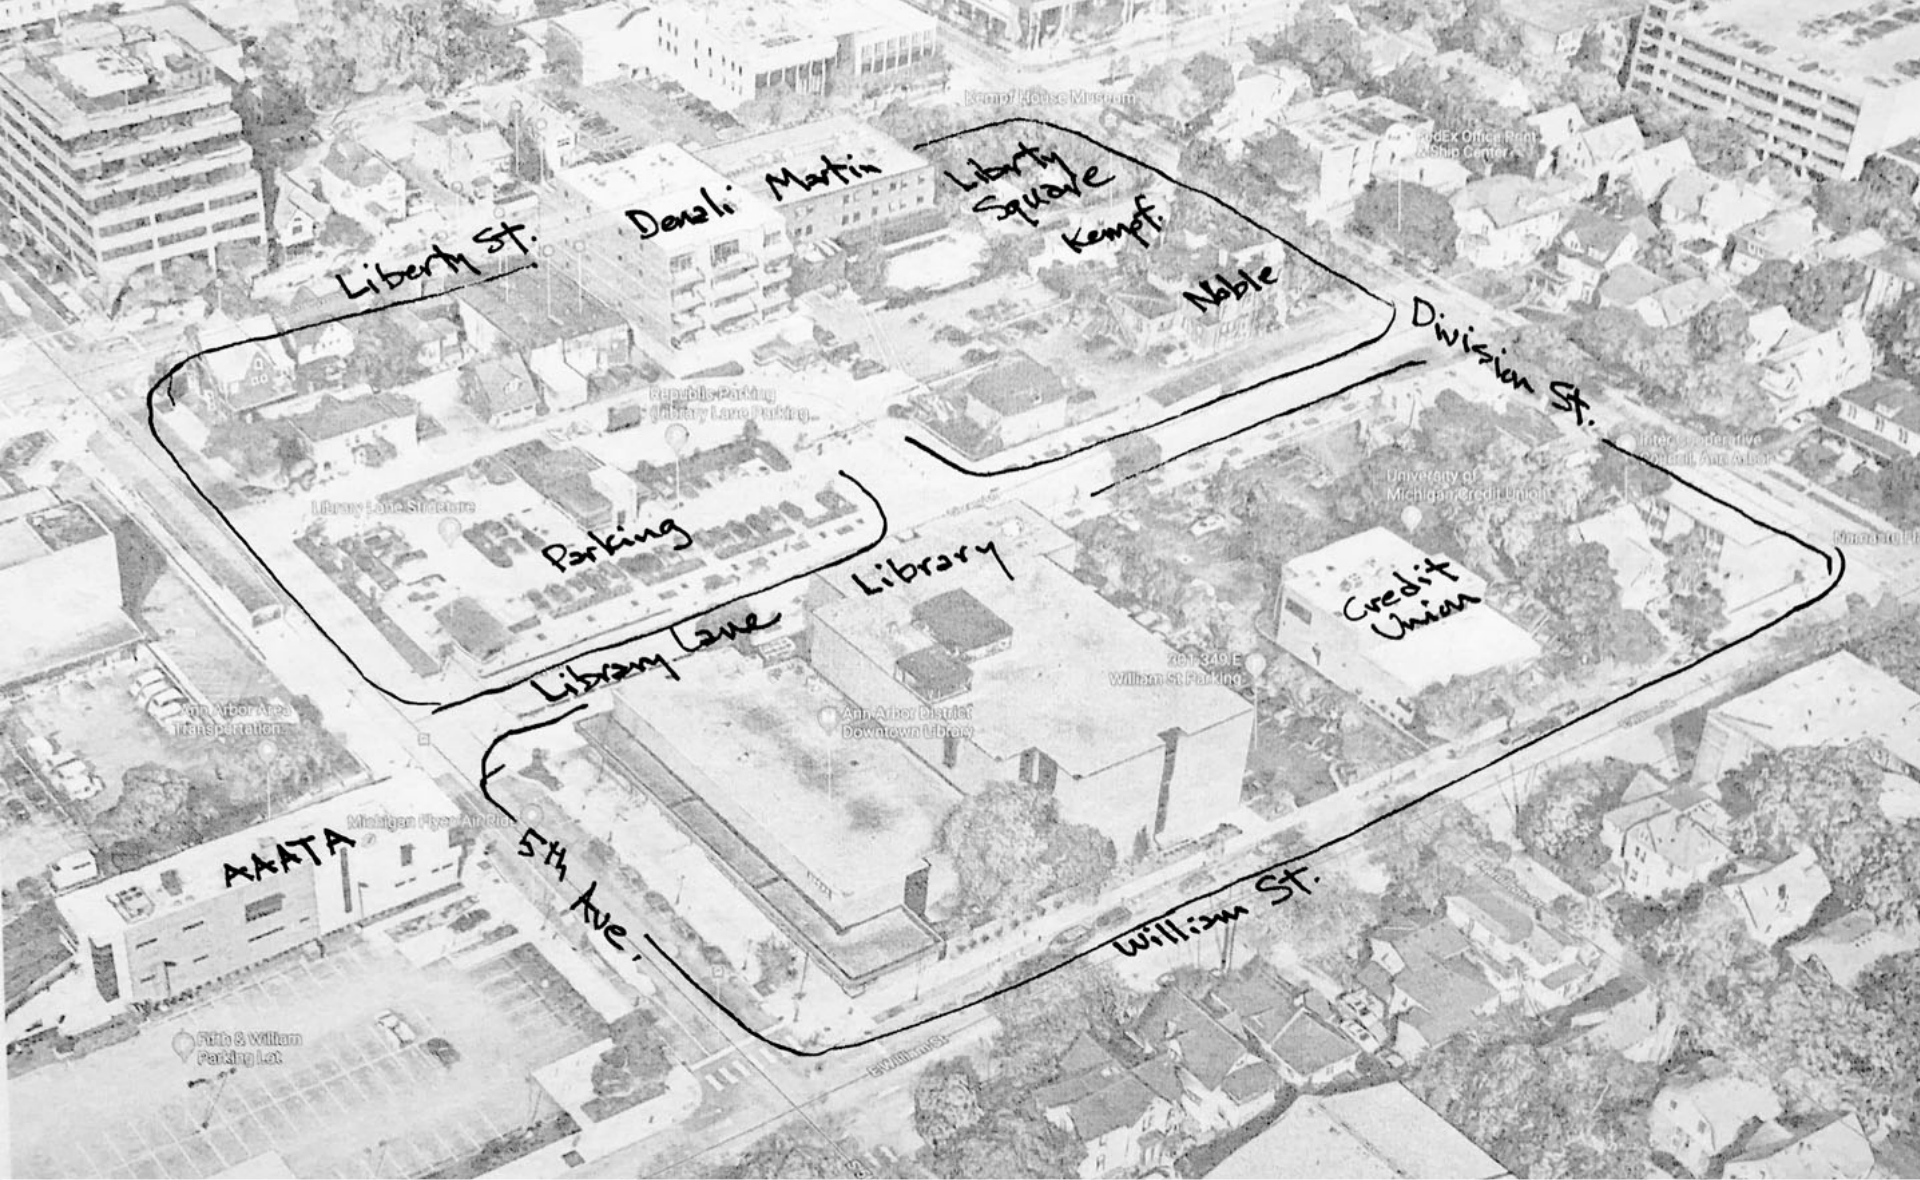

**Conceptual sketches for the Library Block  
for consideration by the  
Center of the City Task Force  
18 December 2019**

Kempf House Museum

FedEx Office Print & Ship Center

Republic Parking  
(Library Lane Parking...)

Library Lane Structure

University of Michigan Credit Union

Inter Cooperative Council, Ann Arbor

Namaste F

Ann Arbor Area Transportation...

Ann Arbor District  
Downtown Library

Michigan Flyer/Air Ride

Fifth & William  
Parking Lot

E William St

E William St

South Ave

Hamilton St

CONTEXT MAP