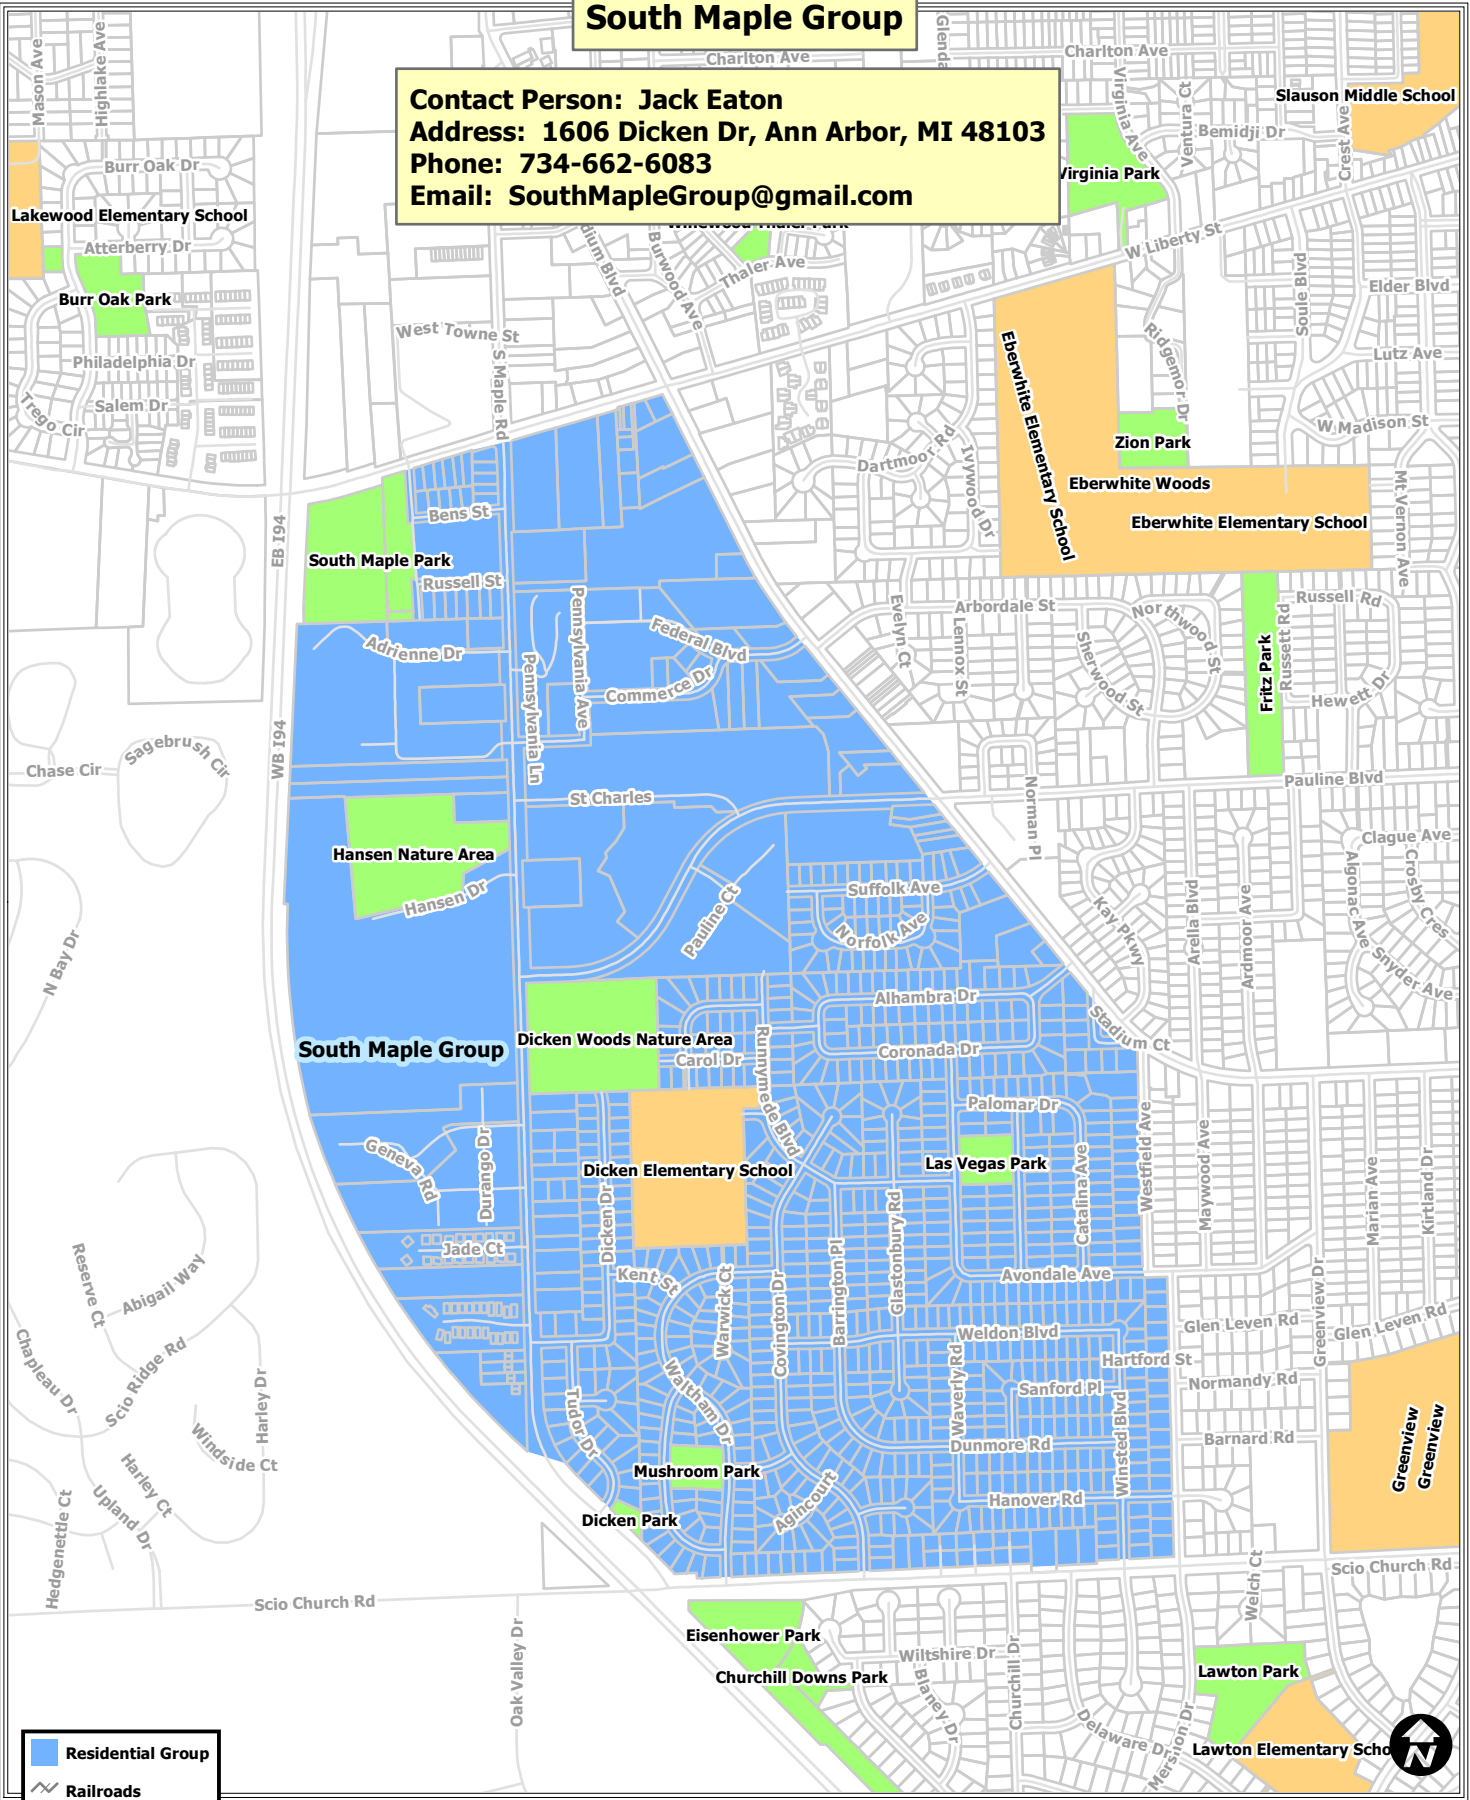

South Maple Group

Contact Person: Jack Eaton
Address: 1606 Dicken Dr, Ann Arbor, MI 48103
Phone: 734-662-6083
Email: SouthMapleGroup@gmail.com

- Residential Group
- Railroads
- Parks
- Schools
- Other Open Space
- Parcels
- Huron River