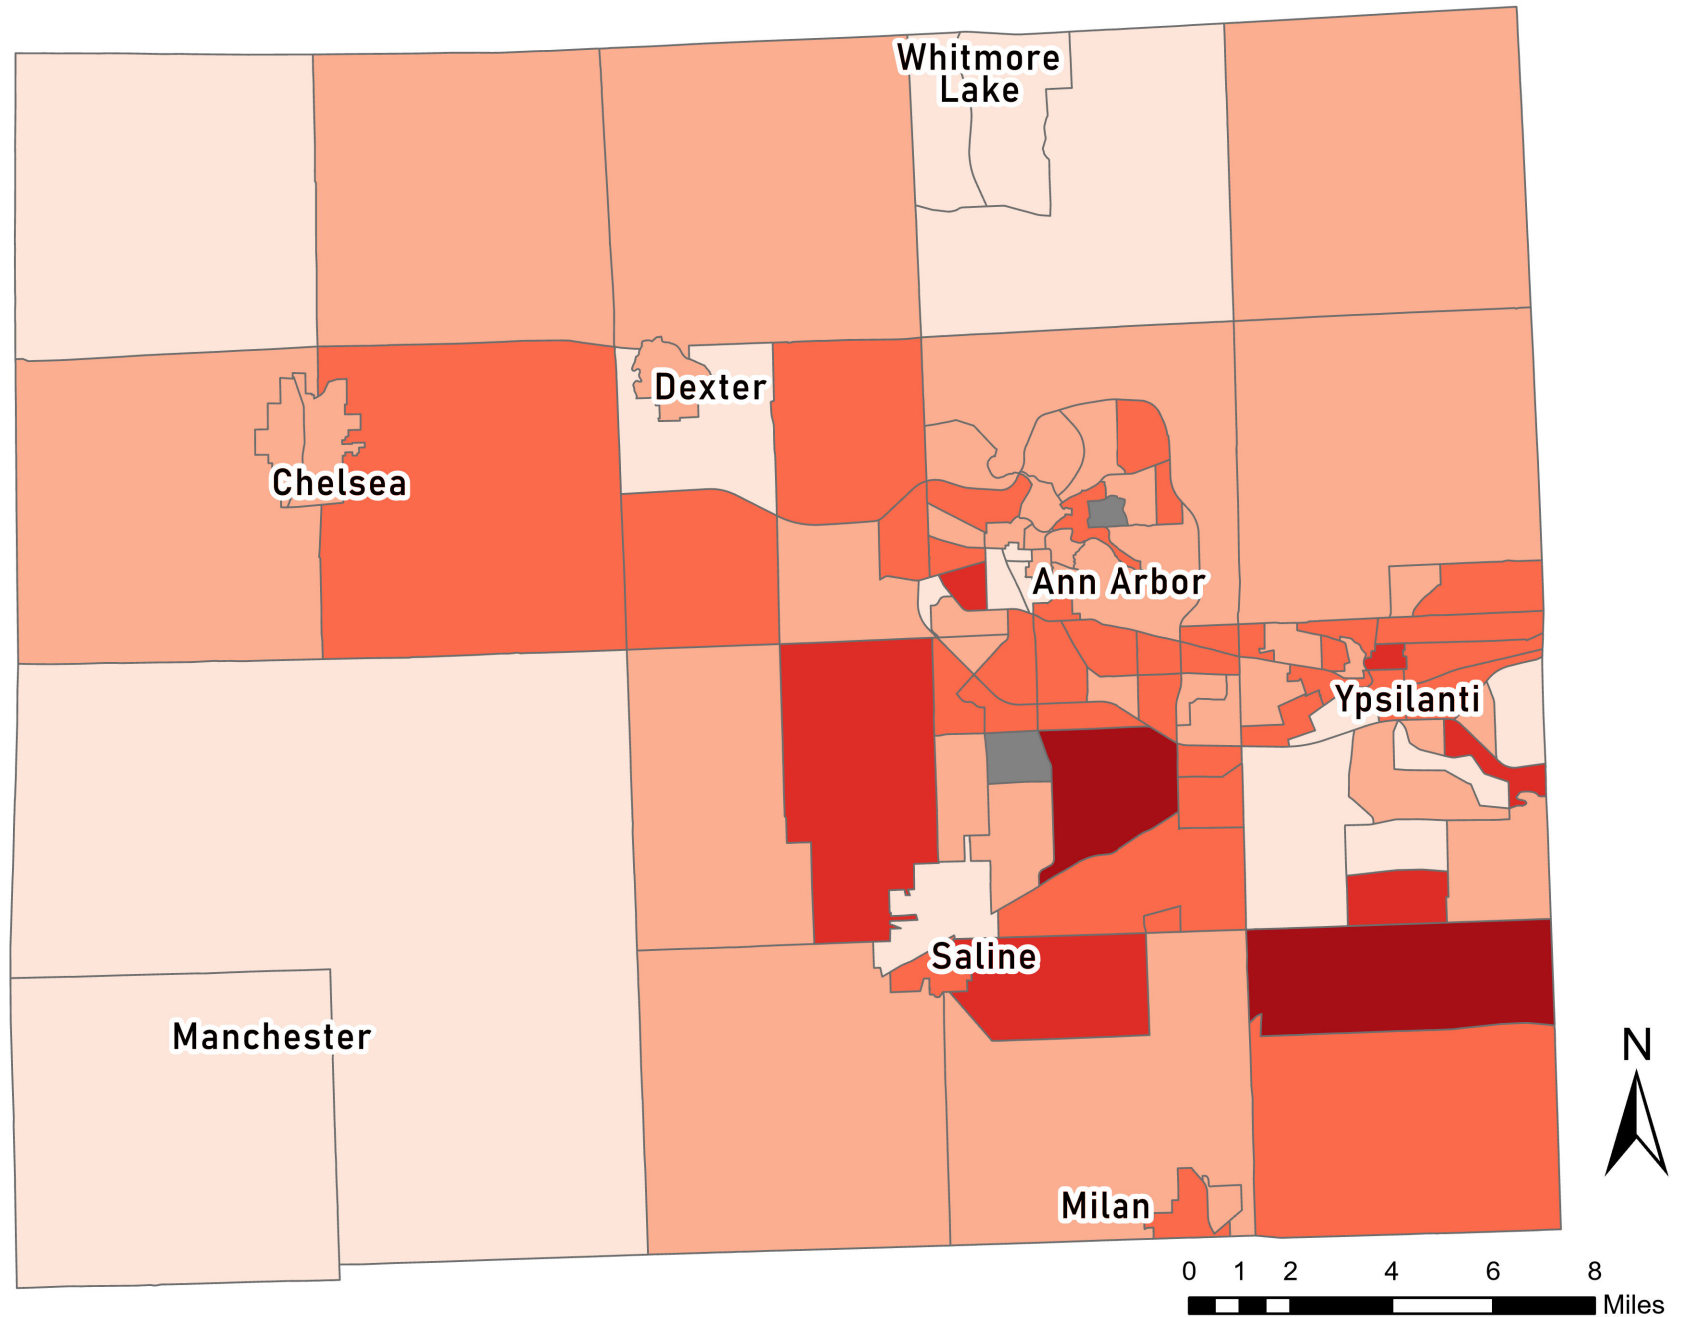

Multiracial Population Percentage by Census Tract Washtenaw County, 2020

Percent of Population

Data Sources: City of Ann Arbor, U.S. Census Bureau 2016-2020 American Community Survey 5-Year Estimates, Table B03002

Map Prepared: October 2022

Copyright 2022 City of Ann Arbor, Michigan

No part of this product shall be reproduced or transmitted in any form or by any means, electronic or mechanical, for any purposes, without prior written permission from the City of Ann Arbor.