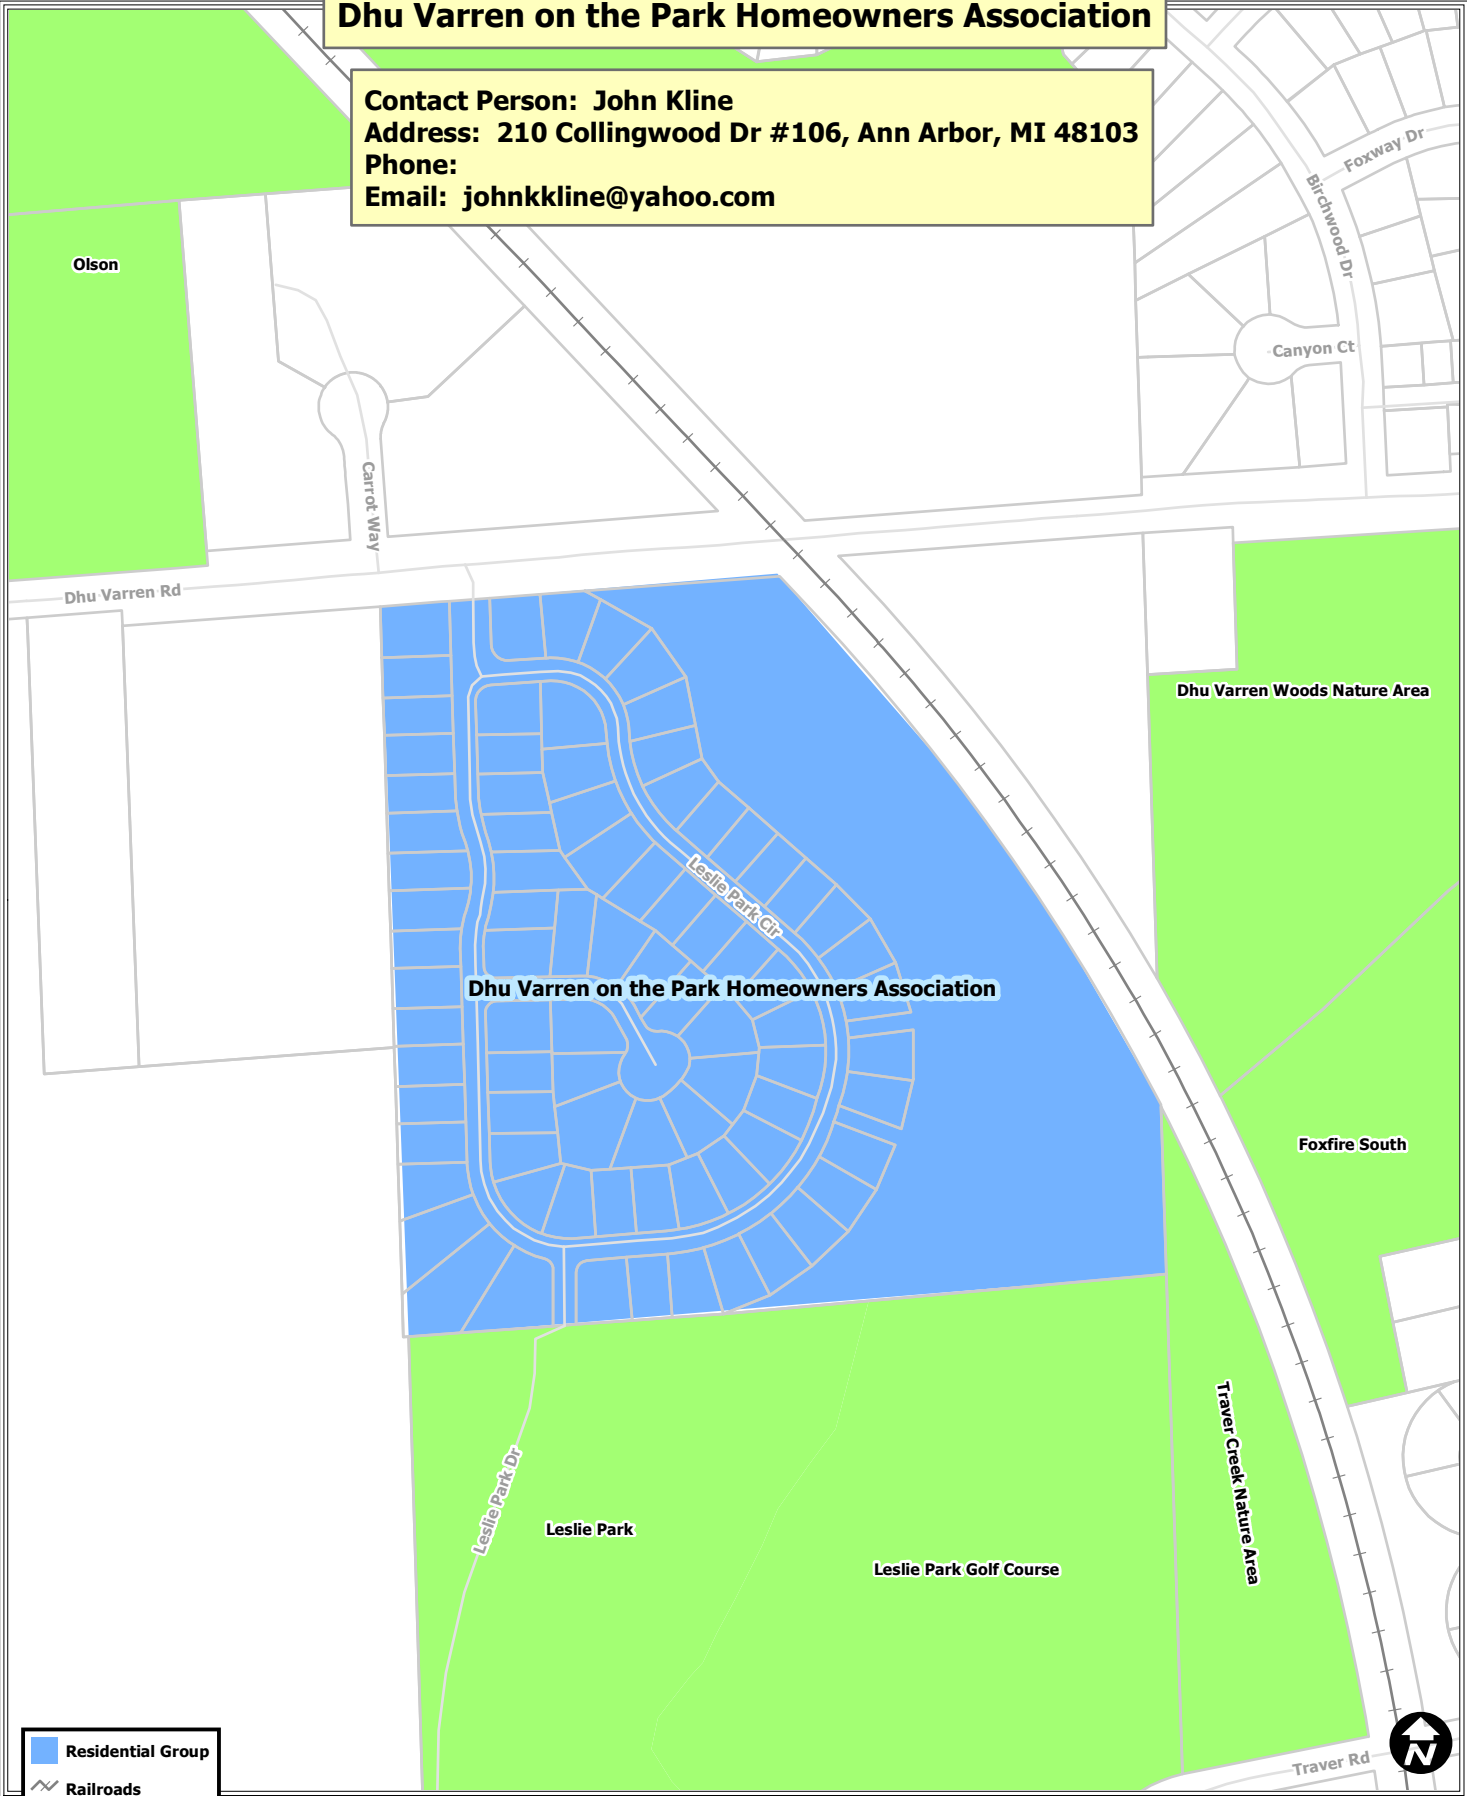

Dhu Varren on the Park Homeowners Association

Contact Person: John Kline
Address: 210 Collingwood Dr #106, Ann Arbor, MI 48103
Phone:
Email: johnkline@yahoo.com

- Residential Group
- Railroads
- Parks
- Schools
- Other Open Space
- Parcels
- Huron River

Map date 5/29/2015
Any aerial imagery is circa 2012 unless otherwise noted
Terms of use: www.a2gov.org/terms