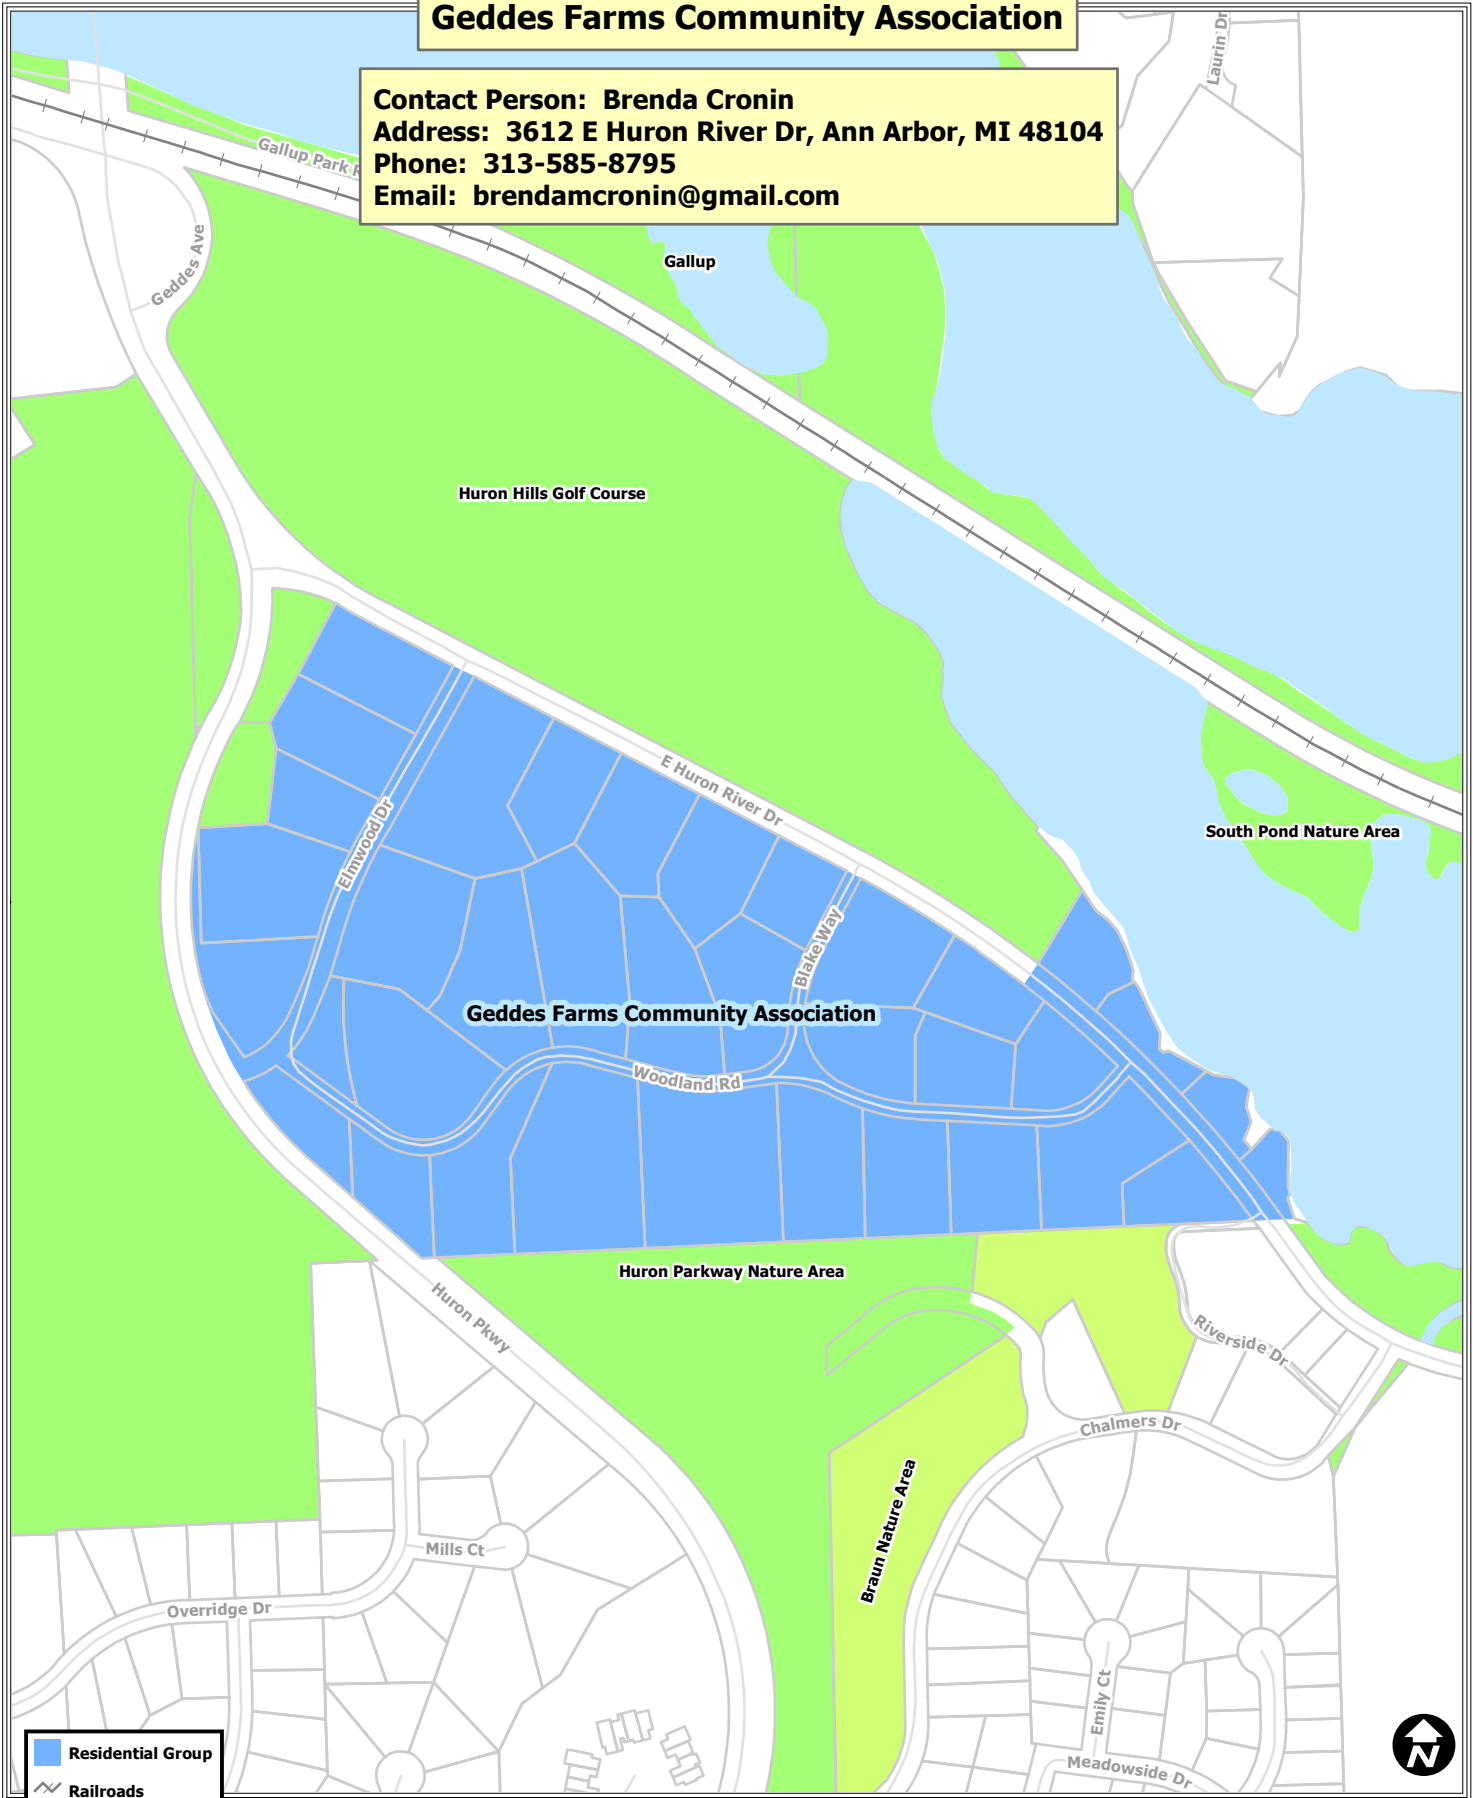

Geddes Farms Community Association

Contact Person: Brenda Cronin
Address: 3612 E Huron River Dr, Ann Arbor, MI 48104
Phone: 313-585-8795
Email: brendamcronin@gmail.com

- Residential Group
- Railroads
- Parks
- Schools
- Other Open Space
- Parcels
- Huron River

Map date 5/29/2015
Any aerial imagery is circa 2012 unless otherwise noted
Terms of use: www.a2gov.org/terms