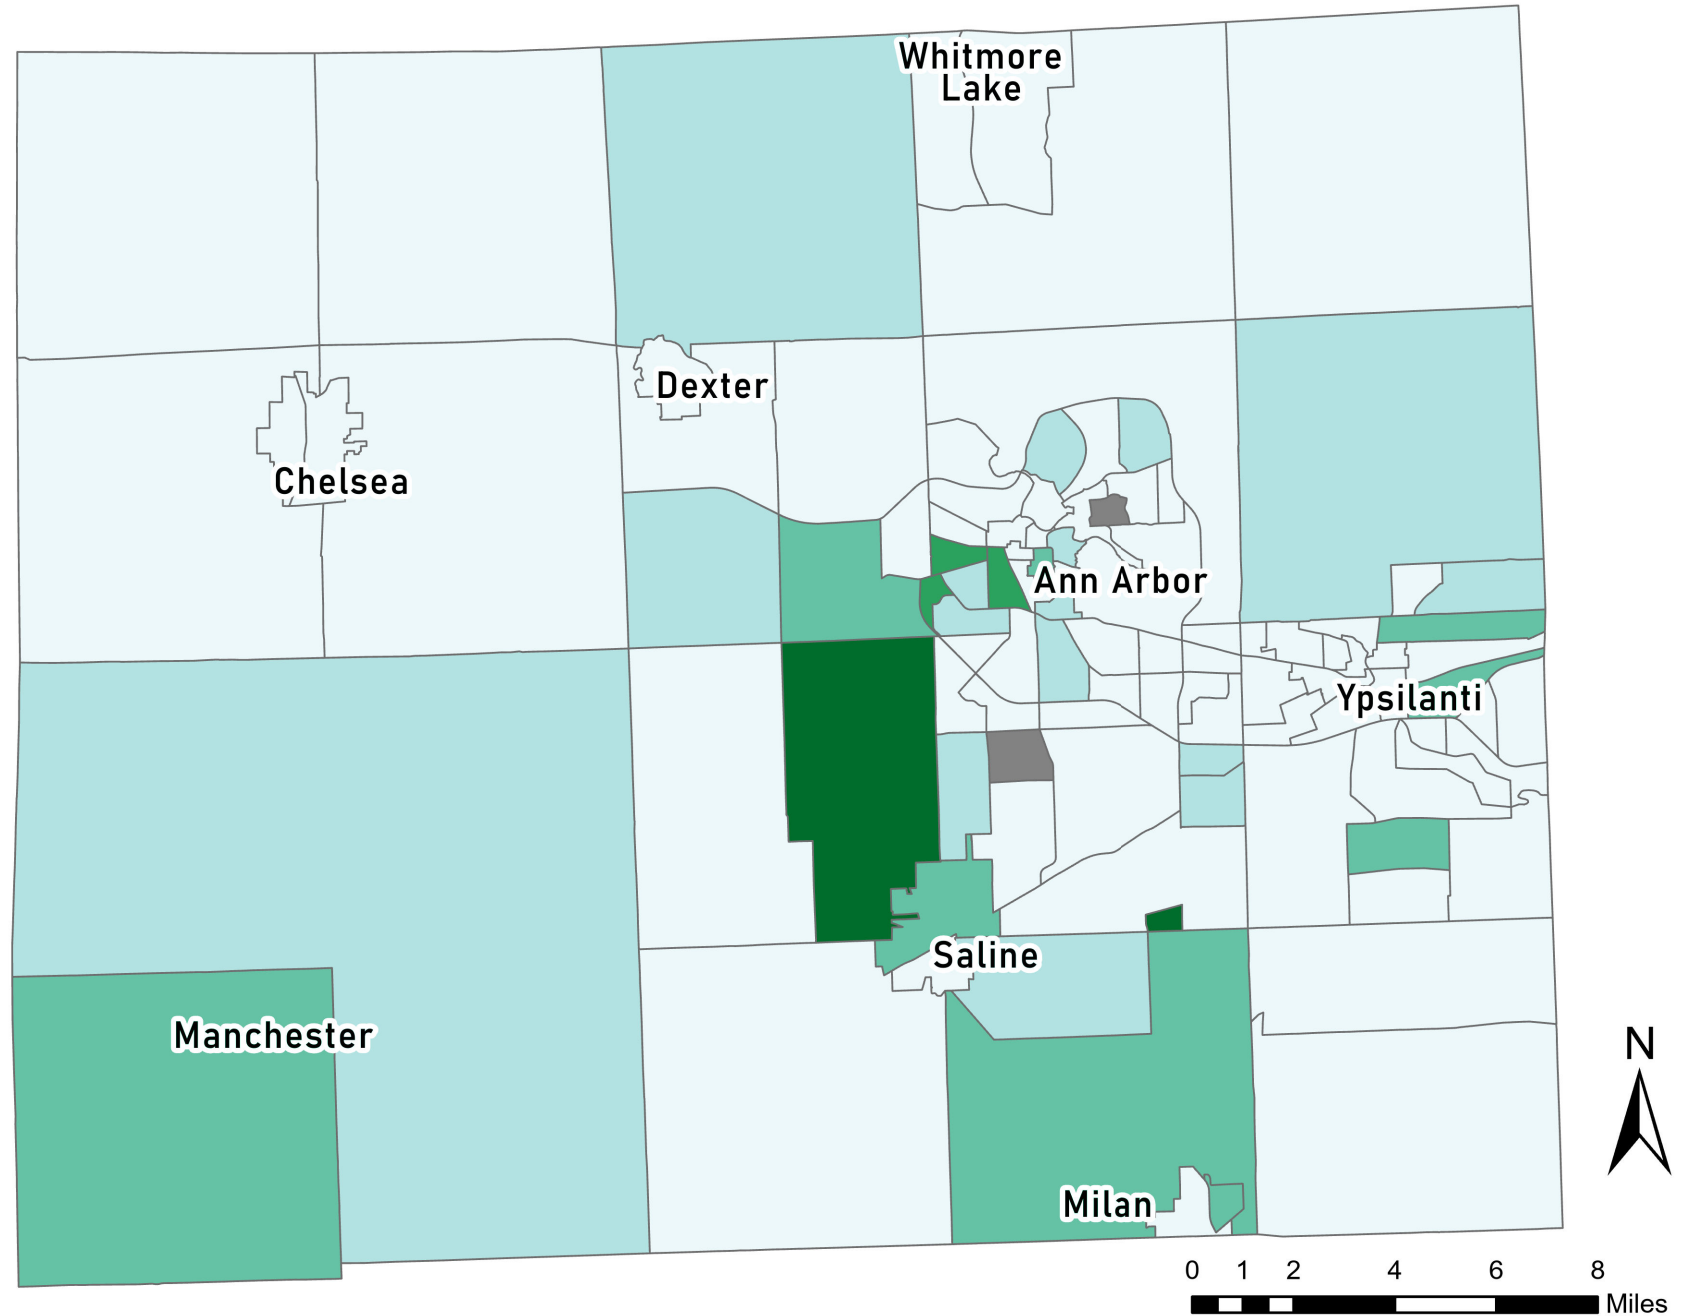

American Indian and Alaska Native Population Percentage by Census Tract Washtenaw County, 2020

Percent of Population

Data Sources: City of Ann Arbor, U.S. Census Bureau 2016-2020 American Community Survey 5-Year Estimates, Table B03002

Map Prepared: October 2022

Copyright 2022 City of Ann Arbor, Michigan

No part of this product shall be reproduced or transmitted in any form or by any means, electronic or mechanical, for any purposes, without prior written permission from the City of Ann Arbor.