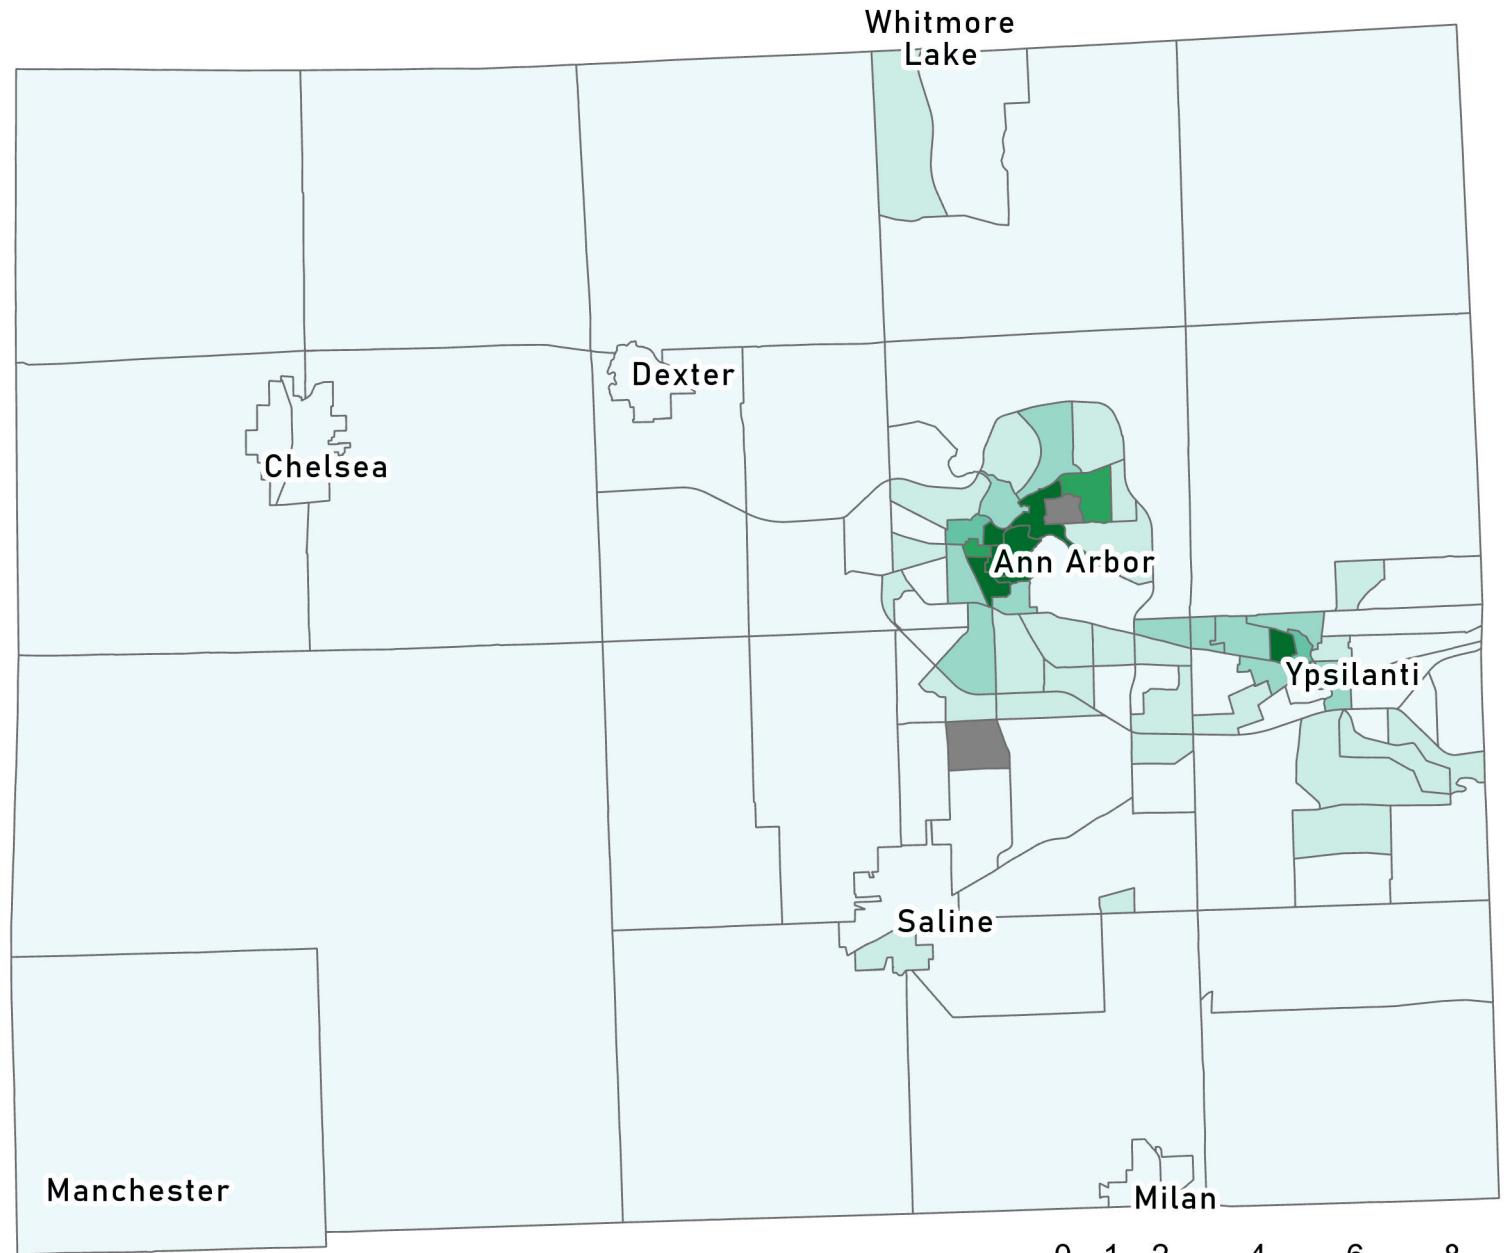

Percent Enrolled in College (Undergraduate, Graduate, or Professional) by Census Tract Washtenaw County, 2020

Percent Enrolled

- 0 to 10%
- 10 to 20%
- 20 to 40%
- 40 to 60%
- 60 to 80%
- Over 80%
- No data available

Data Sources: City of Ann Arbor, U.S. Census Bureau 2016-2020 American Community Survey 5-Year Estimates, Table B14001

Map Prepared: September 2022

Copyright 2022 City of Ann Arbor, Michigan

No part of this product shall be reproduced or transmitted in any form or by any means, electronic or mechanical, for any purposes, without prior written permission from the City of Ann Arbor.