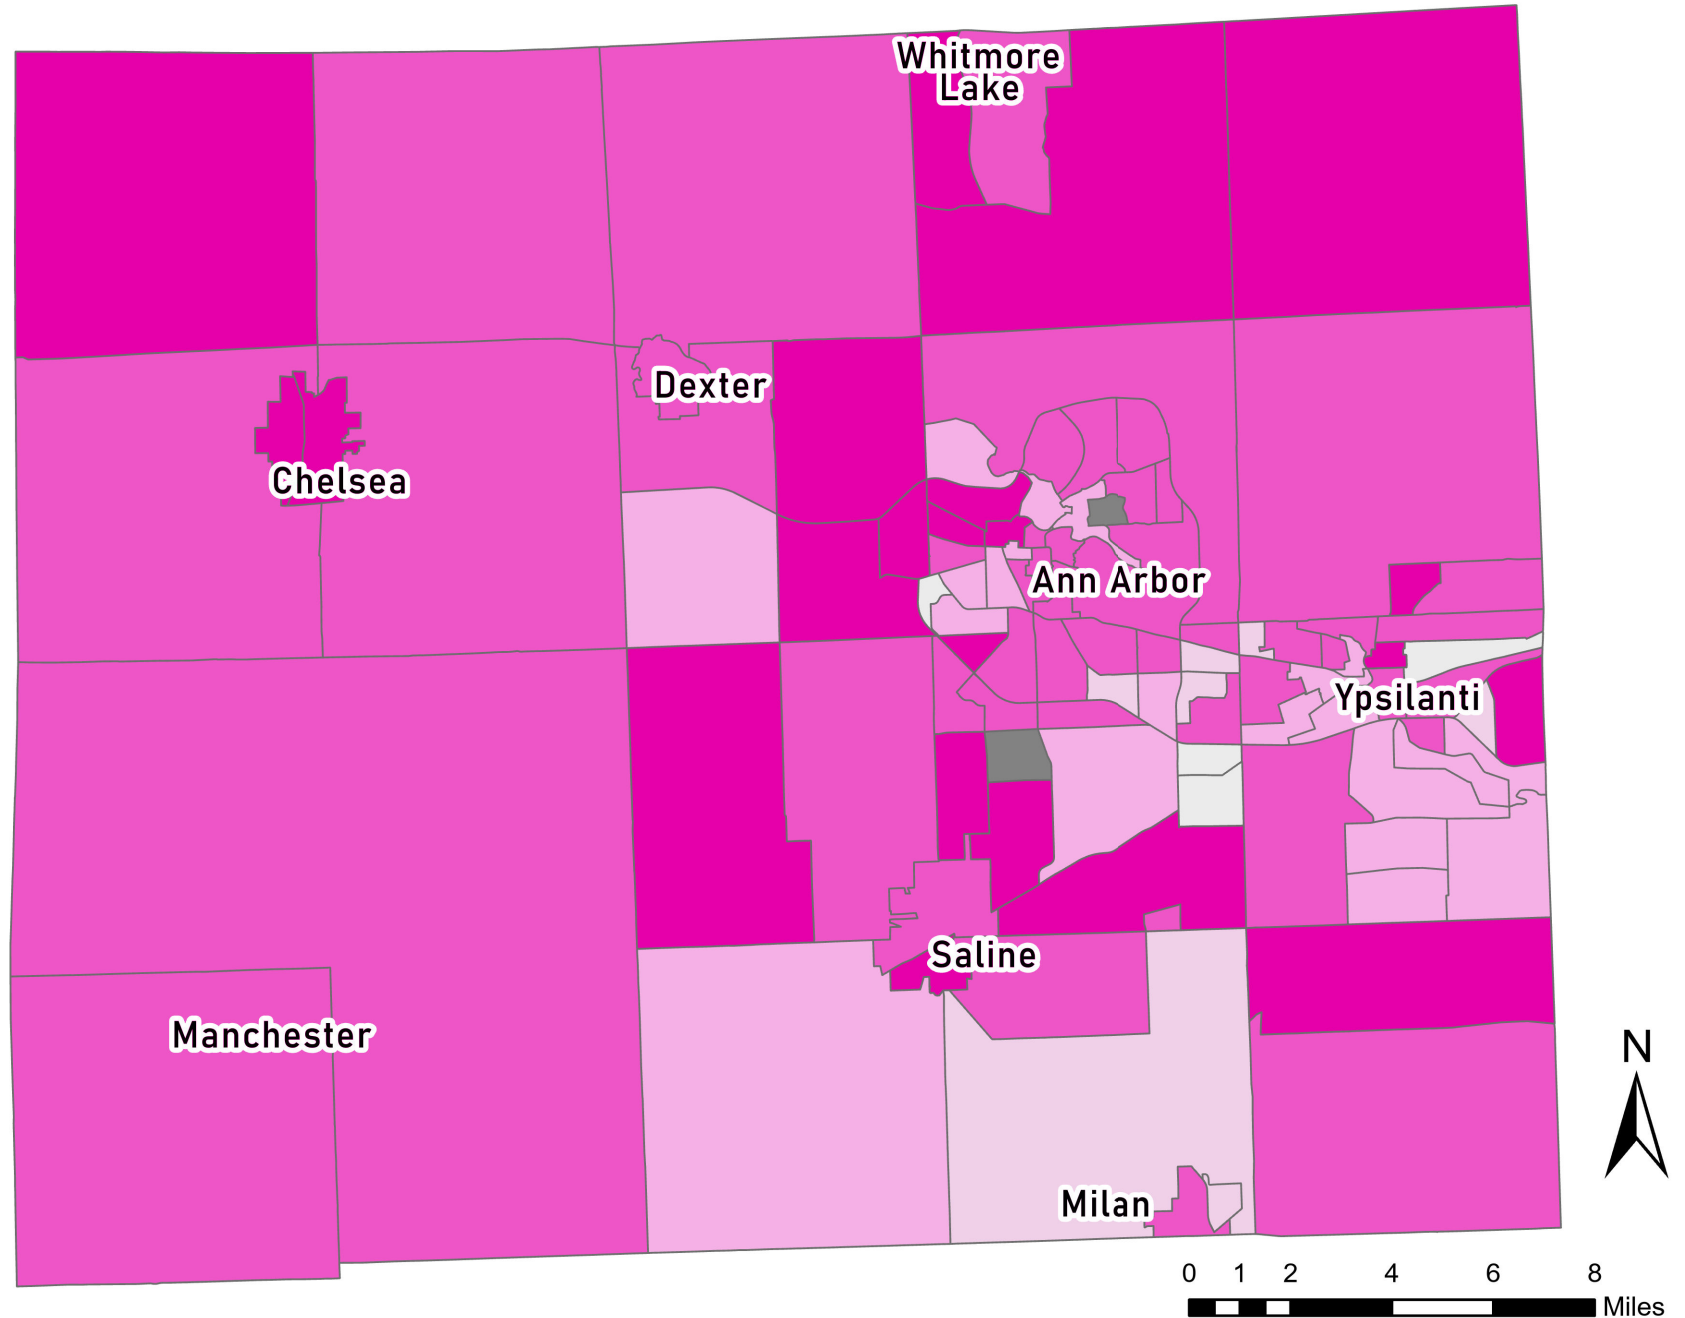

Not Hispanic or Latino Population Percentage by Census Tract Washtenaw County, 2020

Percent of Population

Data Sources: City of Ann Arbor, U.S. Census Bureau 2016-2020 American Community Survey 5-Year Estimates, Table B03002

Map Prepared: October 2022

Copyright 2022 City of Ann Arbor, Michigan

No part of this product shall be reproduced or transmitted in any form or by any means, electronic or mechanical, for any purposes, without prior written permission from the City of Ann Arbor.