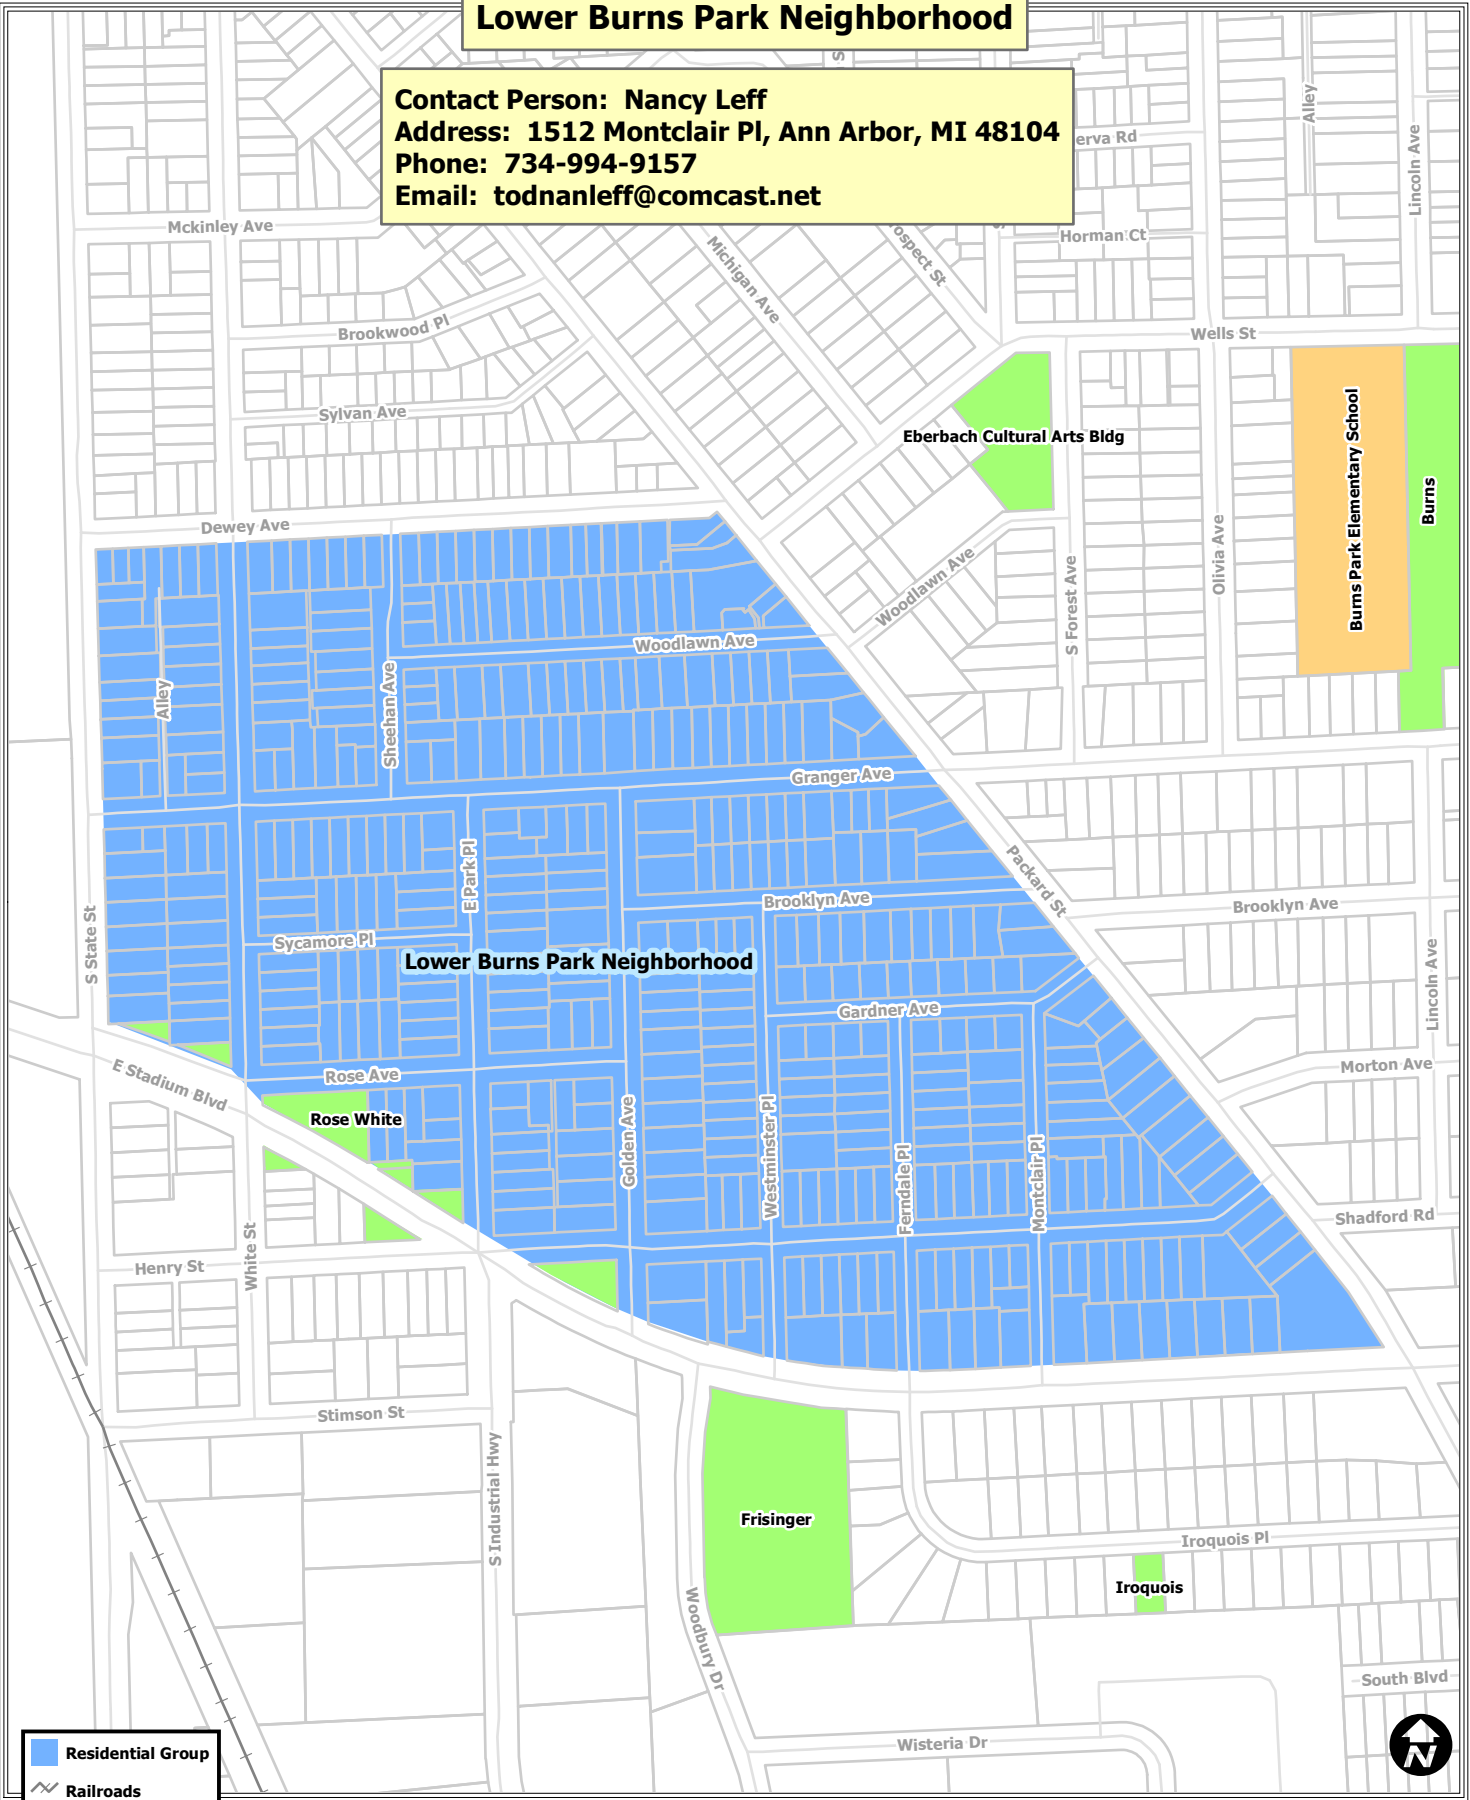

Lower Burns Park Neighborhood

Contact Person: Nancy Leff
Address: 1512 Montclair Pl, Ann Arbor, MI 48104
Phone: 734-994-9157
Email: todnanleff@comcast.net

- Residential Group
- Railroads
- Parks
- Schools
- Other Open Space
- Parcels
- Huron River

Map date 5/29/2015
 Any aerial imagery is circa 2012 unless otherwise noted.
 Terms of use: www.a2gov.org/terms