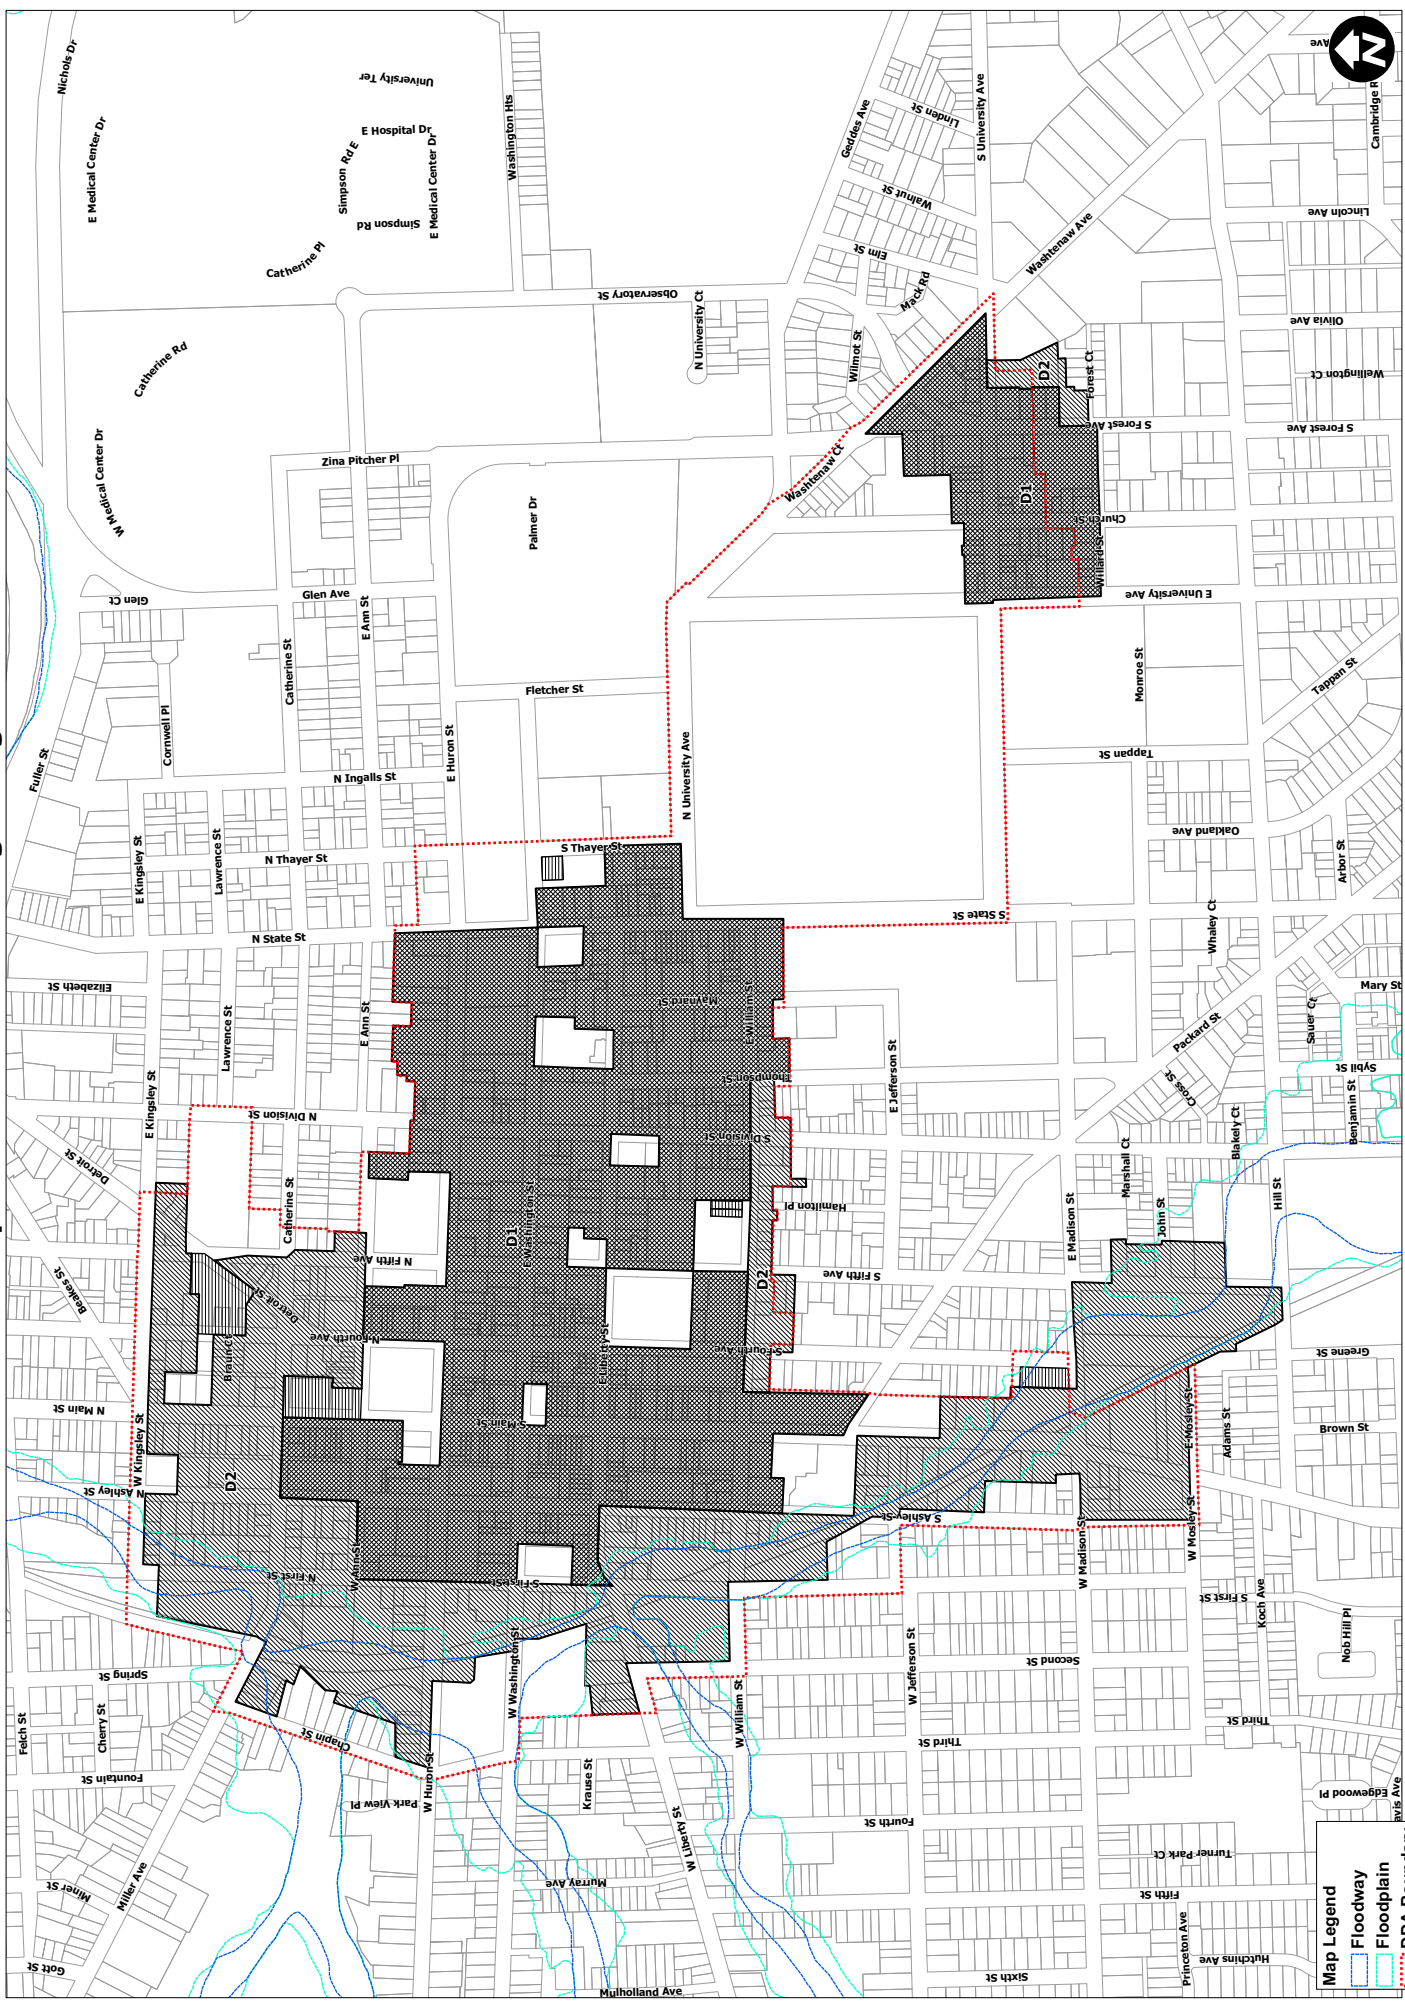

Proposed Downtown Zoning Changes

Map Legend

- Floodway
- Floodplain
- DDA Boundary
- D1
- D2
- PL

June 22nd, 2009

**Parcel Identification List
Downtown Rezonings**

Parcel ID Number	Street Number	Street Direction	Street Name	Street Type	Existing Zoning	Proposed Zoning	Proposed Character Area Overlay Zoning
09-09-28-322-PRK	<NULL>	<NULL>	<NULL>	<NULL>	C2A	D1	State Street
09-09-29-134-015	0	E	ANN	ST	C2B/R	D2	Kerrytown
09-09-29-134-016	0	E	ANN	ST	C2B/R	D2	Kerrytown
09-09-29-134-003	105	E	ANN	ST	C2B/R	PL	Main Street
09-09-29-134-004	109	E	ANN	ST	C2B/R	D2	Kerrytown
09-09-29-134-005	111	E	ANN	ST	C2B/R	D2	Kerrytown
09-09-29-134-006	113	E	ANN	ST	C2B/R	D2	Kerrytown
09-09-29-134-007	115	E	ANN	ST	C2B/R	D2	Kerrytown
09-09-29-134-008	117	E	ANN	ST	C2B/R	D2	Kerrytown
09-09-29-134-009	119	E	ANN	ST	C2B/R	D2	Kerrytown
09-09-29-134-010	121	E	ANN	ST	C2B/R	D2	Kerrytown
09-09-29-134-011	123	E	ANN	ST	C2B/R	D2	Kerrytown
09-09-29-125-900	223	E	ANN	ST	C2A	D2	Kerrytown
09-09-29-115-019	303	E	ANN	ST	C2B/R	D2	Kerrytown
09-09-29-115-020	305	E	ANN	ST	C2B/R	D2	Kerrytown
09-09-29-114-010	336	E	ANN	ST	P	D1	East Huron
09-09-29-114-004	338	E	ANN	ST	O	No Change	None
09-09-29-140-012	120	W	ANN	ST	P	D1	Main Street
09-09-29-149-003	208	W	ANN	ST	C2B	D2	Kerrytown
09-09-29-149-002	214	W	ANN	ST	C2B	D2	Kerrytown
09-09-29-149-001	220	W	ANN	ST	C2B	D2	Kerrytown
09-09-29-222-004	221	W	ANN	ST	C2B/R	D1	Main Street
09-09-29-214-047	310	W	ANN	ST	M1	D2	First Street
09-09-29-114-007	0		ARBORETUM CITY		PL	No Change	East Huron
09-09-29-141-009	0	N	ASHLEY	ST	C2A	D1	Main Street
09-09-29-141-030	0	N	ASHLEY	ST	P	D1	Main Street
09-09-29-148-900	111	N	ASHLEY	ST	C2A	D1	Main Street
09-09-29-141-007	120	N	ASHLEY	ST	P	D1	Main Street
09-09-29-149-004	201	N	ASHLEY	ST	C2B	D2	Kerrytown
09-09-29-149-005	209	N	ASHLEY	ST	C2B	D2	Kerrytown
09-09-29-149-006	211	N	ASHLEY	ST	C2B	D2	Kerrytown
09-09-29-149-007	215	N	ASHLEY	ST	C2B	D2	Kerrytown
09-09-29-149-008	221	N	ASHLEY	ST	C2B	D2	Kerrytown
09-09-29-150-006	307	N	ASHLEY	ST	C2B	D2	Kerrytown
09-09-29-150-007	309	N	ASHLEY	ST	C2B	D2	Kerrytown
09-09-29-150-008	311	N	ASHLEY	ST	C2B	D2	Kerrytown
09-09-29-150-009	315	N	ASHLEY	ST	C2B	D2	Kerrytown
09-09-29-139-030	318	N	ASHLEY	ST	C2B/R	D2	Kerrytown
09-09-29-150-010	319	N	ASHLEY	ST	C2B	D2	Kerrytown
09-09-29-150-011	323	N	ASHLEY	ST	C2B	D2	Kerrytown
09-09-29-139-031	350	N	ASHLEY	ST	C2B/R	D2	Kerrytown
09-09-29-139-032	404	N	ASHLEY	ST	C2B/R	D2	Kerrytown
09-09-29-150-012	405	N	ASHLEY	ST	C2B	D2	Kerrytown
09-09-29-150-013	407	N	ASHLEY	ST	C2B	D2	Kerrytown
09-09-29-150-014	411	N	ASHLEY	ST	C2B	D2	Kerrytown
09-09-29-150-015	419	N	ASHLEY	ST	C2B	D2	Kerrytown
09-09-29-146-008	0	S	ASHLEY	ST	C2B	D1	Main Street
09-09-29-147-005	112	S	ASHLEY	ST	C2B/R	D1	Main Street
09-09-29-146-006	200	S	ASHLEY	ST	C2A	D1	Main Street
09-09-29-146-005	206	S	ASHLEY	ST	C2B	D1	Main Street
09-09-29-146-004	208	S	ASHLEY	ST	C2B	D1	Main Street