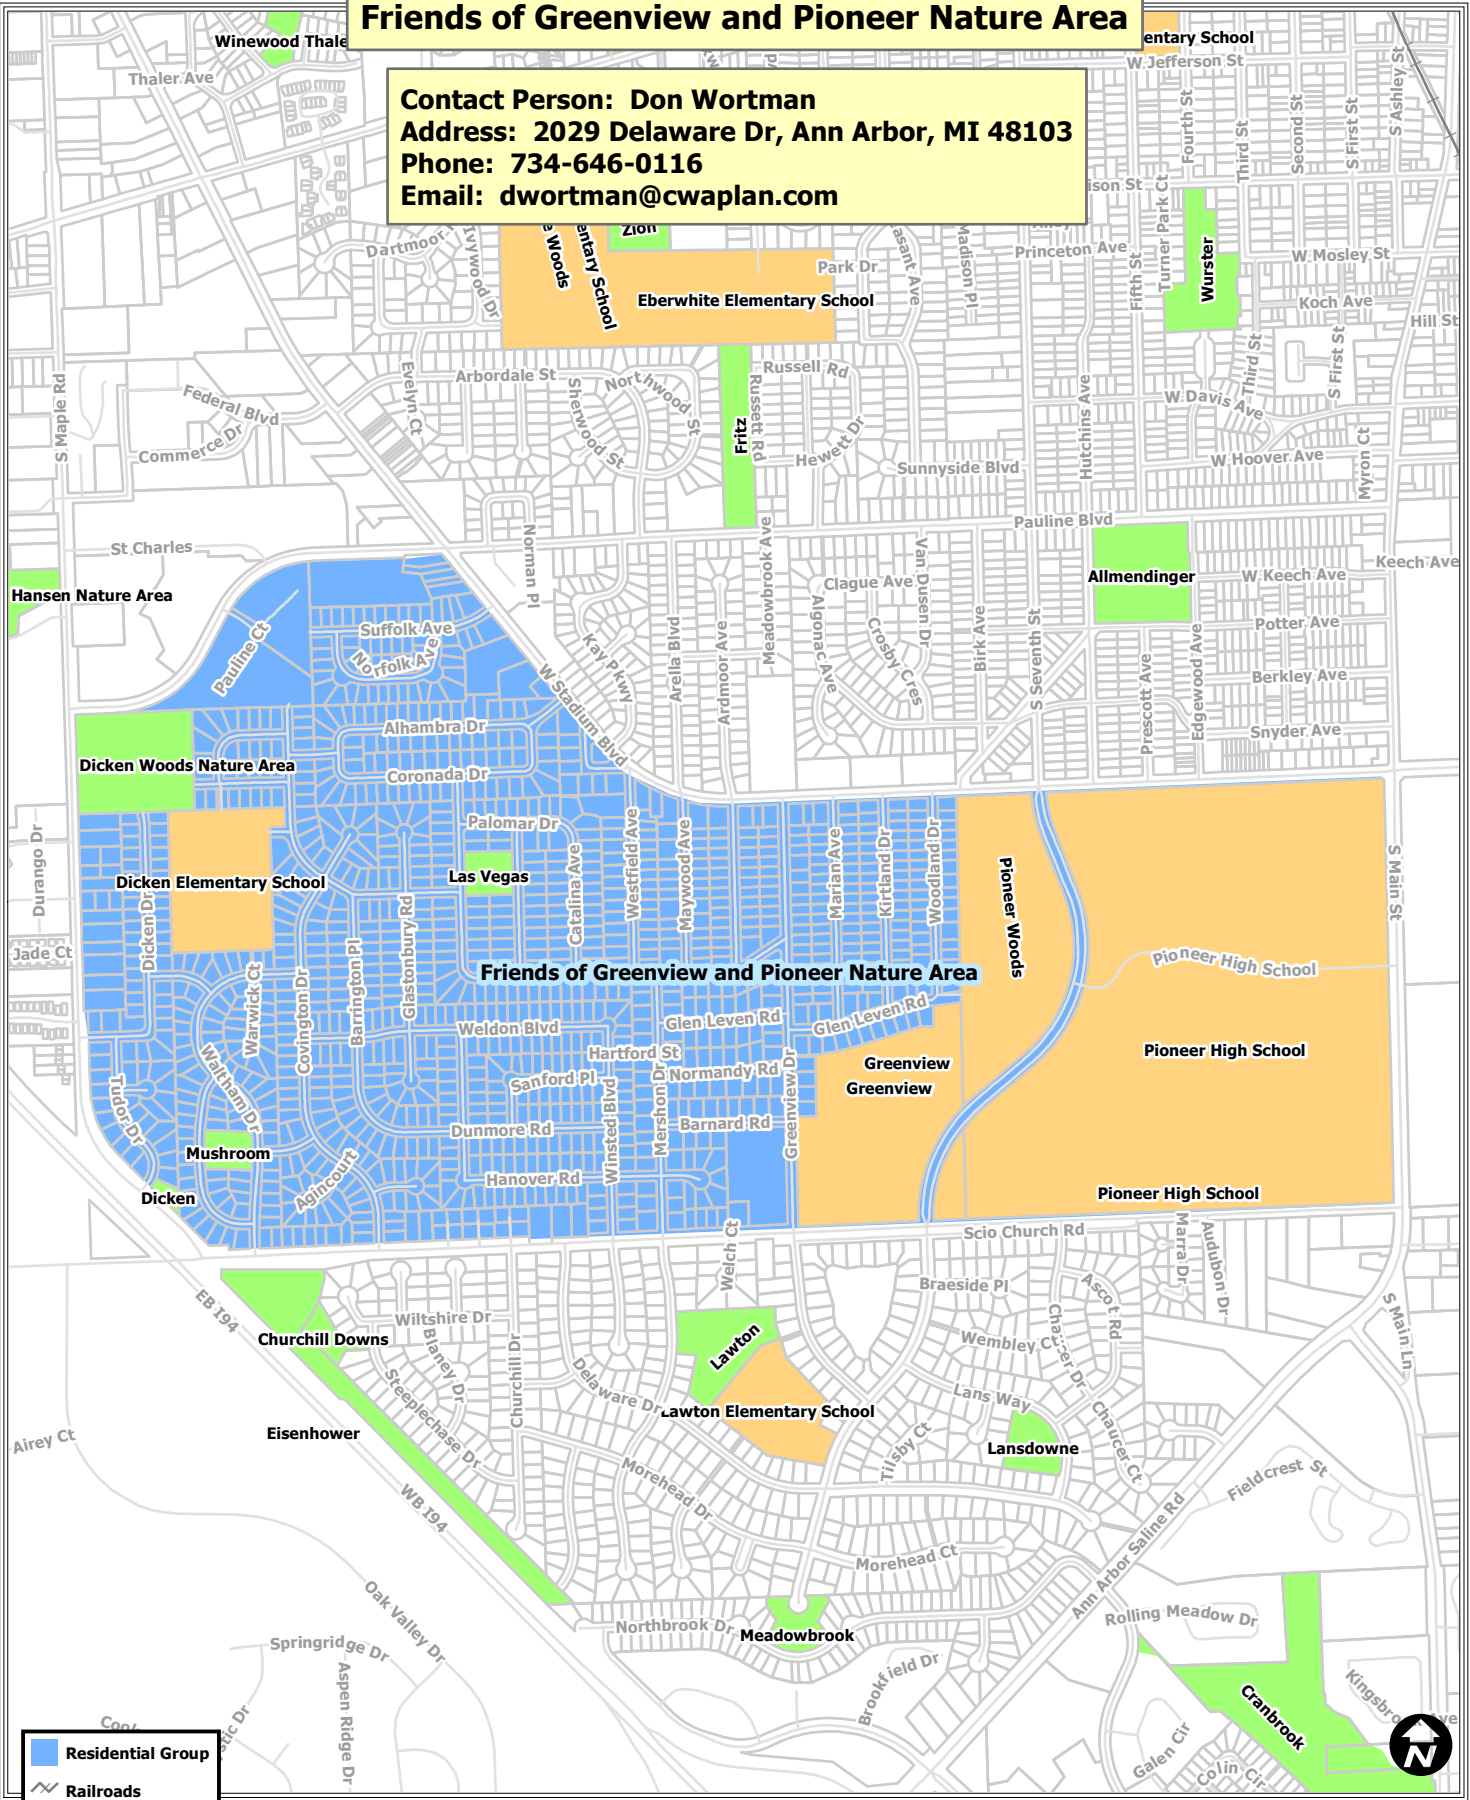

Friends of Greenview and Pioneer Nature Area

Contact Person: Don Wortman
Address: 2029 Delaware Dr, Ann Arbor, MI 48103
Phone: 734-646-0116
Email: dwortman@cwaplan.com

- Residential Group
- Railroads
- Parks
- Schools
- Other Open Space
- Parcels
- Huron River