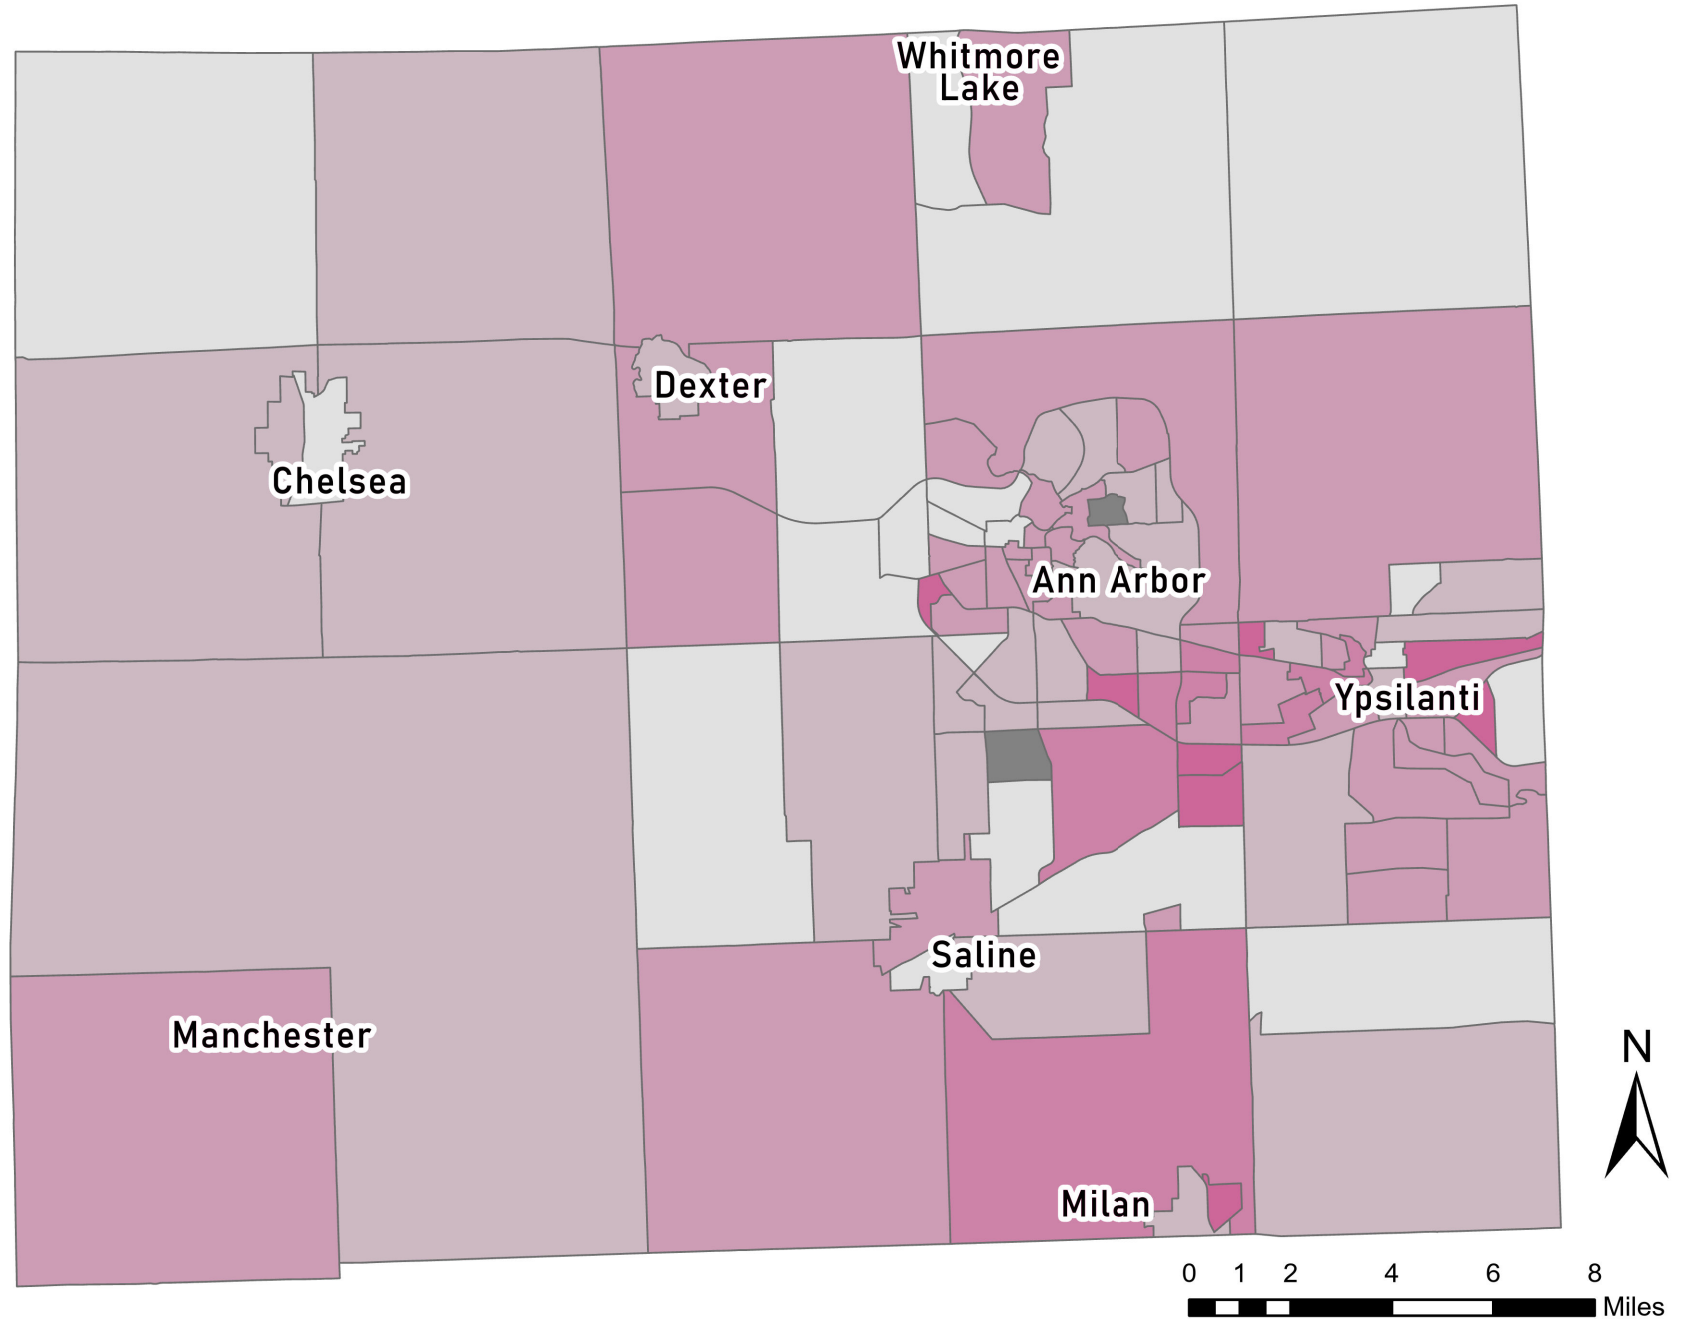

Hispanic or Latino Population Percentage by Census Tract Washtenaw County, 2020

Percent of Population

Data Sources: City of Ann Arbor, U.S. Census Bureau 2016-2020 American Community Survey 5-Year Estimates, Table B03002

Map Prepared: October 2022

Copyright 2022 City of Ann Arbor, Michigan

No part of this product shall be reproduced or transmitted in any form or by any means, electronic or mechanical, for any purposes, without prior written permission from the City of Ann Arbor.