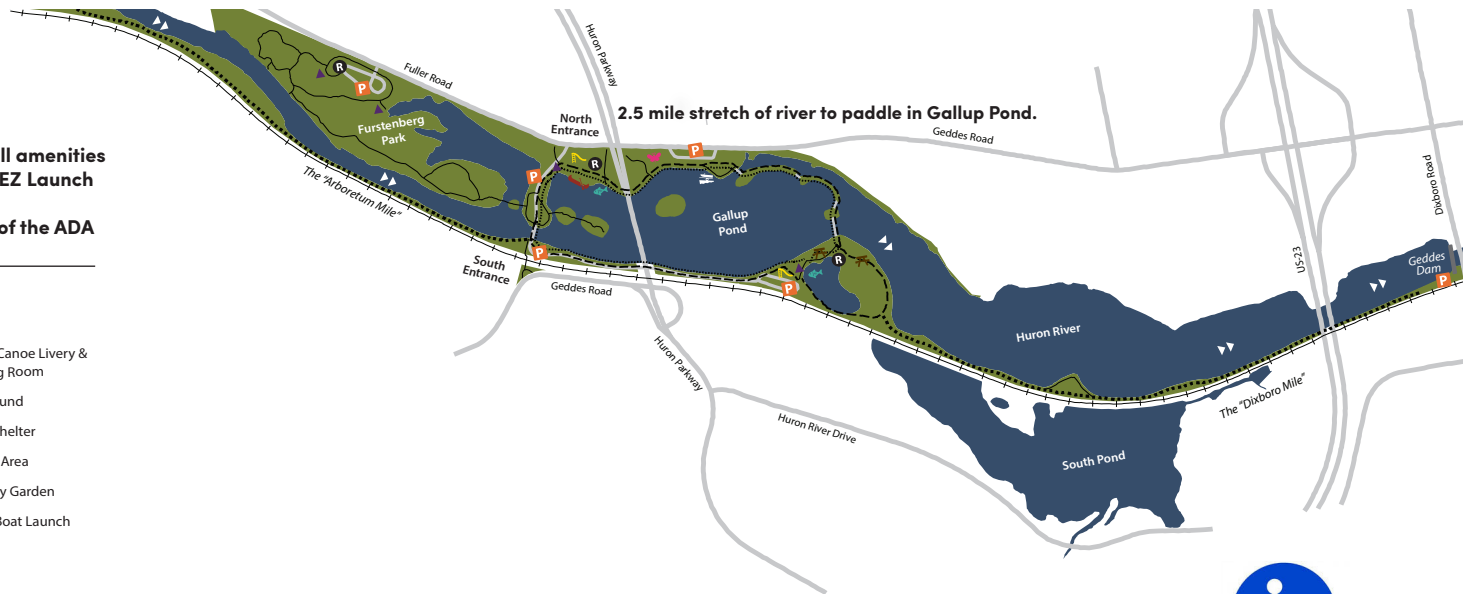

1 Accessible docks, gangway, transition plates and boat launch connects to accessible route from parking lot to facility to the river.

A boat launch so simple and safe to use that everyone will find boarding, launching and recovery a breeze  
2 Rollers and rails make it easy to glide on and off.

single kayaks

double kayak

rowboat

paddleboat

canoe

City of Ann Arbor Parks and Recreation is committed to creating greater access and inclusiveness in our river recreation facilities, programs, and services for people of all ages and abilities in Gallup Park.

## Spaces for all to enjoy

- Accessible sidewalks and routes to all amenities
- Universally accessible canoe/kayak EZ Launch
- Accessible fishing dock
- Exceeds the minimum requirements of the ADA

## Map Features

- ..... Mile Trail
- ..... Inner Loop (1.35 Miles)
- - - - Outer Loop (1.65 Miles)
- Other Trail
- ▲ Trail Map/Display
- P Parking Lot
- R Restroom

- Gallup Canoe Livery & Meeting Room
- Playground
- Picnic Shelter
- Fishing Area
- Butterfly Garden
- Public Boat Launch