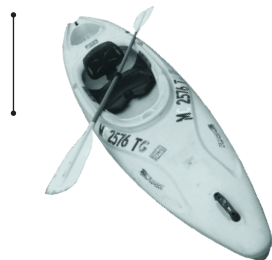

Gallup Park Canoe Livery is committed to equal access to paddlesports and to the full inclusion of paddlers of all abilities.

We provide a universally accessible EZ launch system that makes boarding and launching our kayaks and canoes easy for everyone! Boat choices are double and single kayaks, rowboats, paddleboats, and canoes.

single kayaks