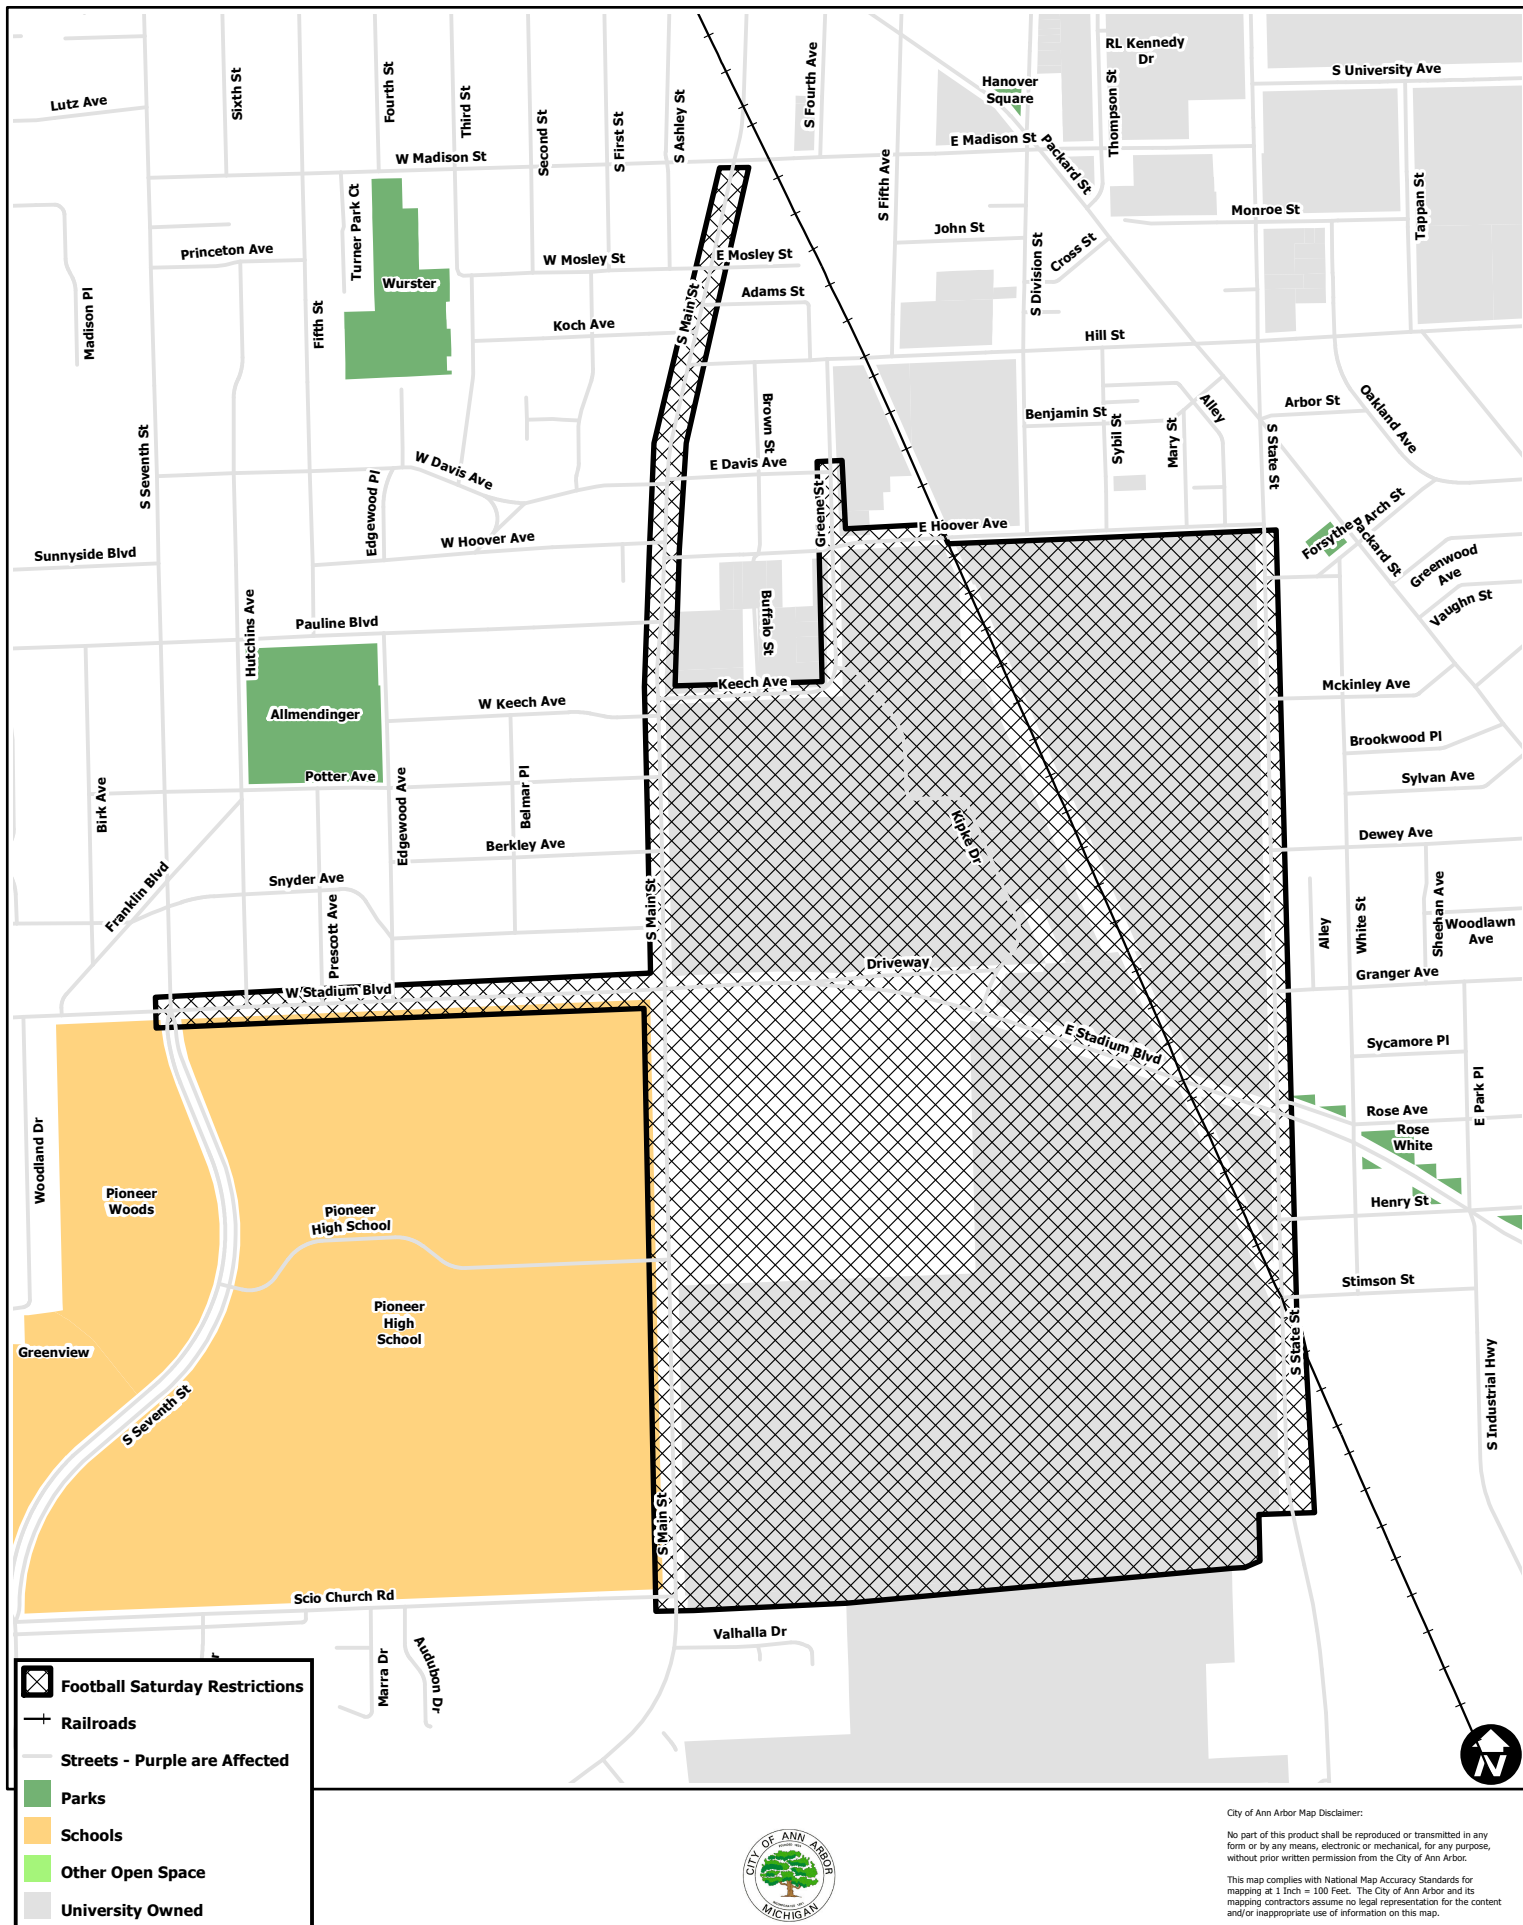

University of Michigan Football Saturday Restrictions