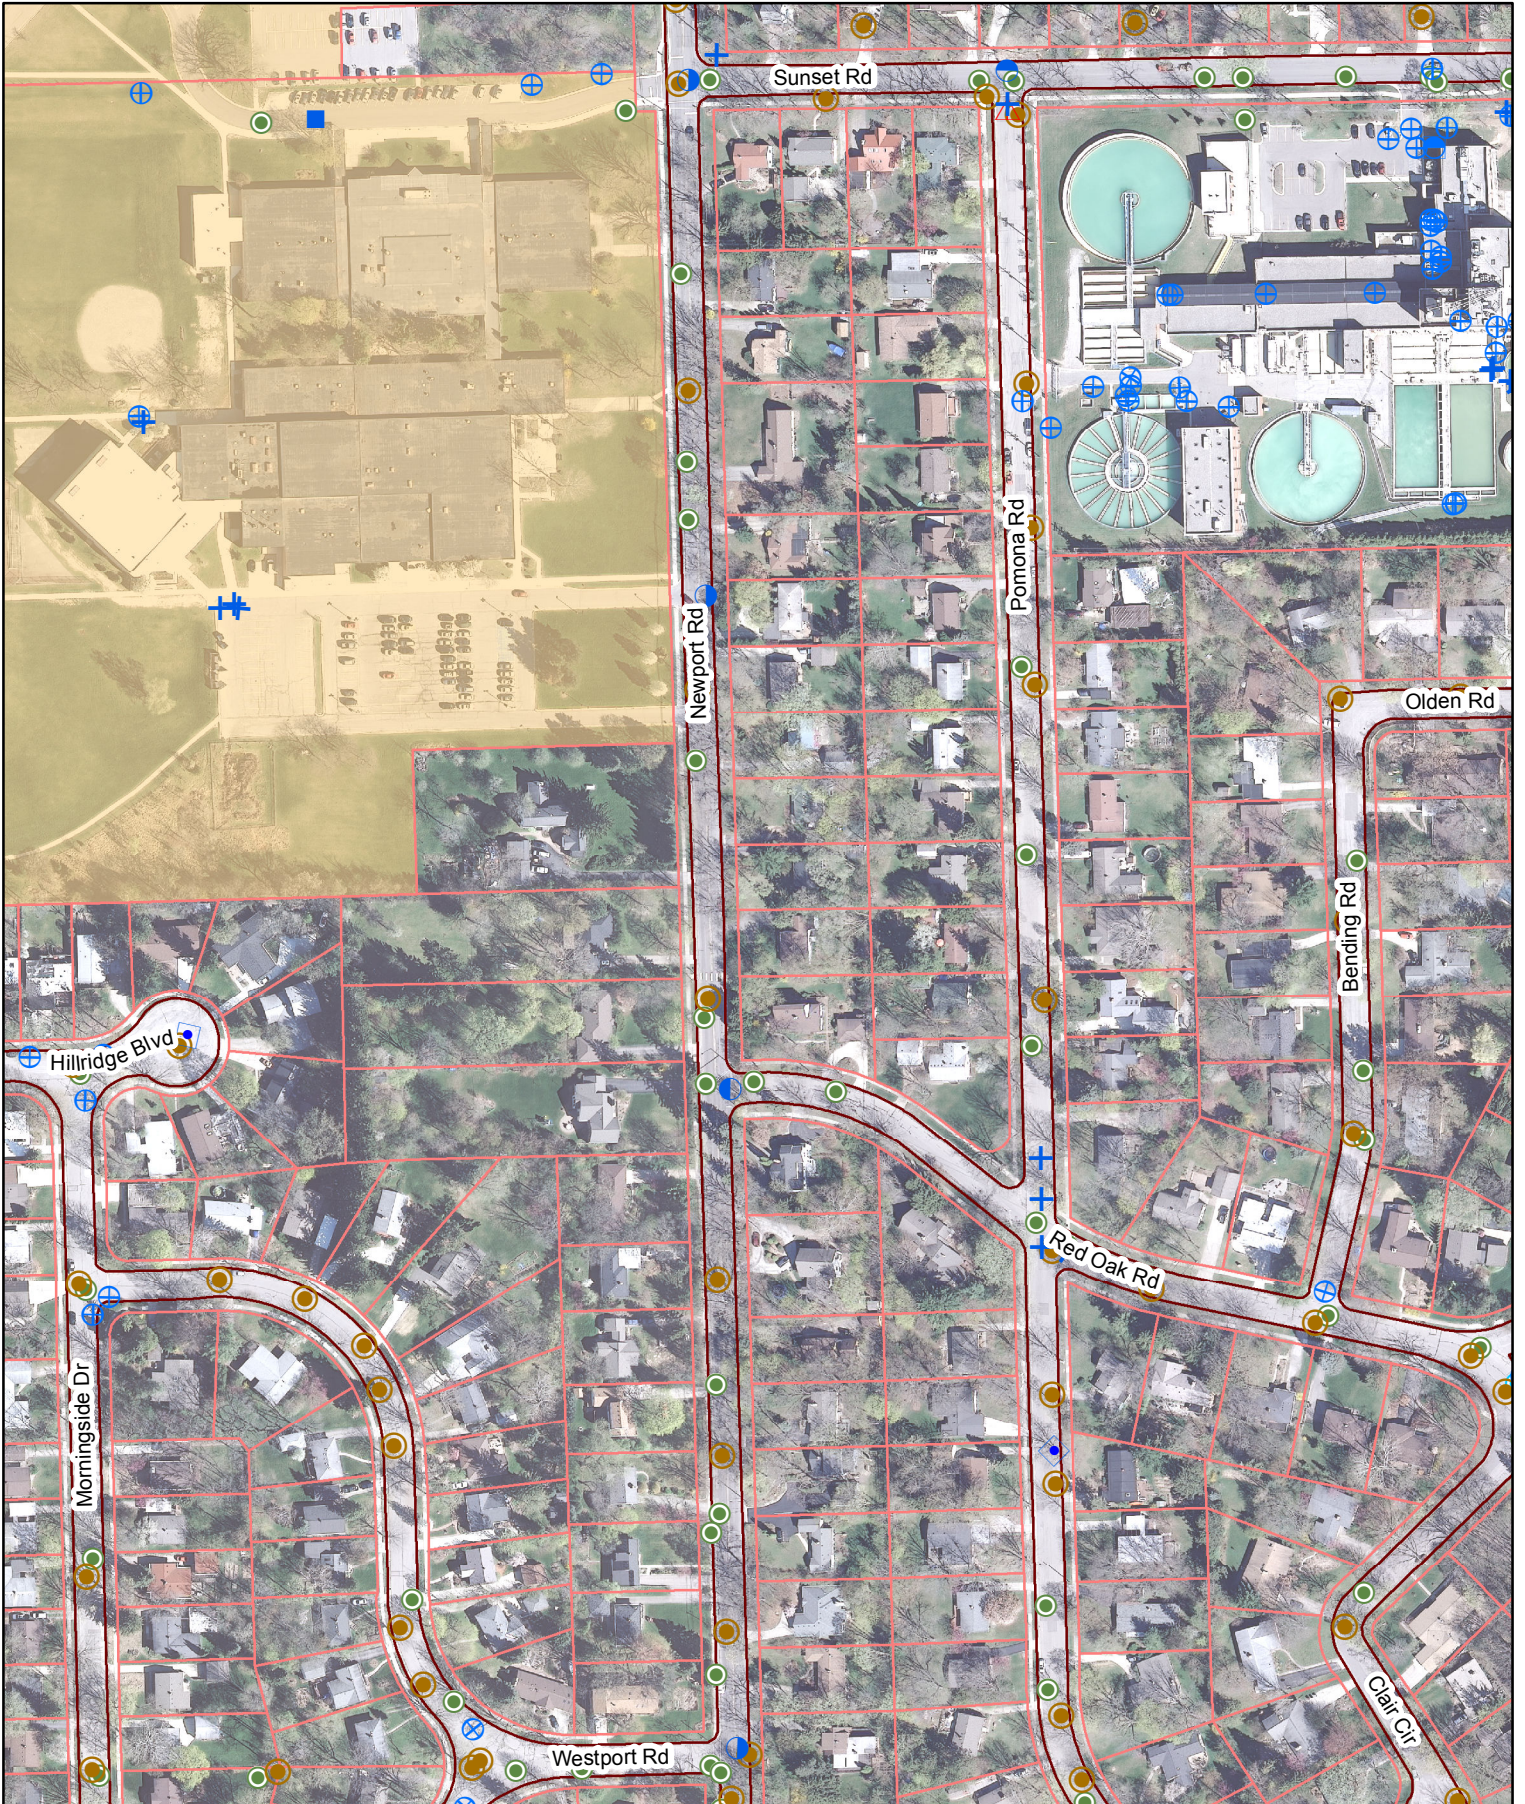

B-13 Linwood and Brierwood

B-14 Huron River Dr

B-16 Huron Pkwy

B-18 Ellsworth

B-23 Eisenhower

B-28 Jewett

B-30 Pine Valley

B-31 Tacoma Circle

B-32 Vintage Valley, Burgundy, Pepper Pike

B-33 S. Revena Blvd

B-34 Depot

B-35 Lawrence

B-36 Duncan

Note: Data contained on these pages was drawn from City records. No guarantee is made as to its accuracy or completeness.

Dhu Varren (RR to Nixon)

Dhu Varren (RR to Nixon)

Thayer (Kingsley to Huron)

Thayer (Kingsley to Huron)

State (Eisenhower to I-94)

State (Eisenhower to I-94)

Packard (State to Stadium)

Packard (State to Stadium)

Packard (State to Stadium)

Newport (Sunset to Miller)

Newport (Sunset to Miller)

Belmont, Londonderry, and Devonshire

Linwood (Doty to Wildwood)  
Brierwood (Arborview to Linwood)

Huron River Dr (City Limits to Bird Rd)