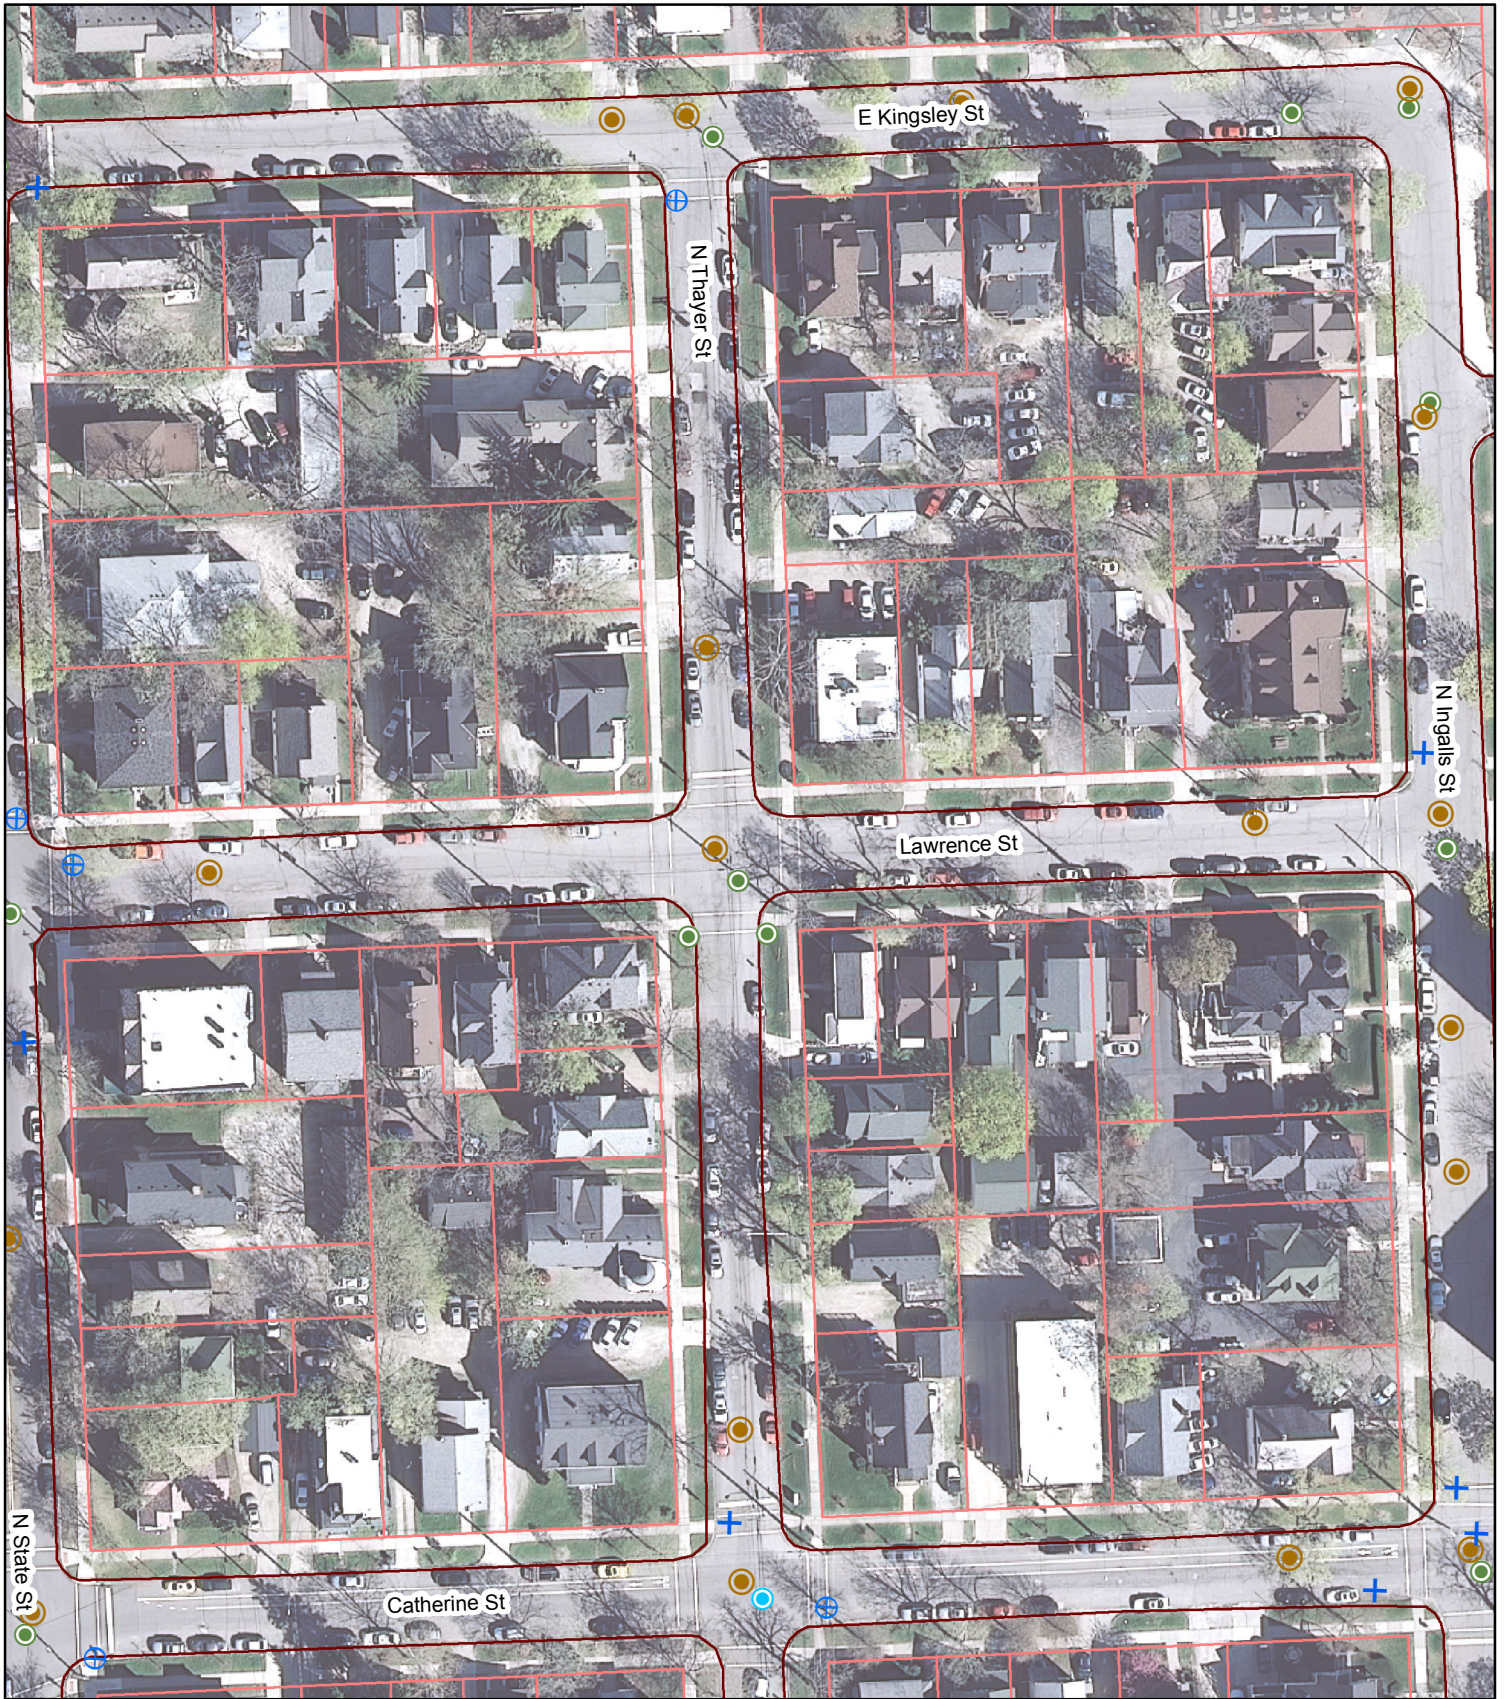

Thayer (Kingsley to Huron)