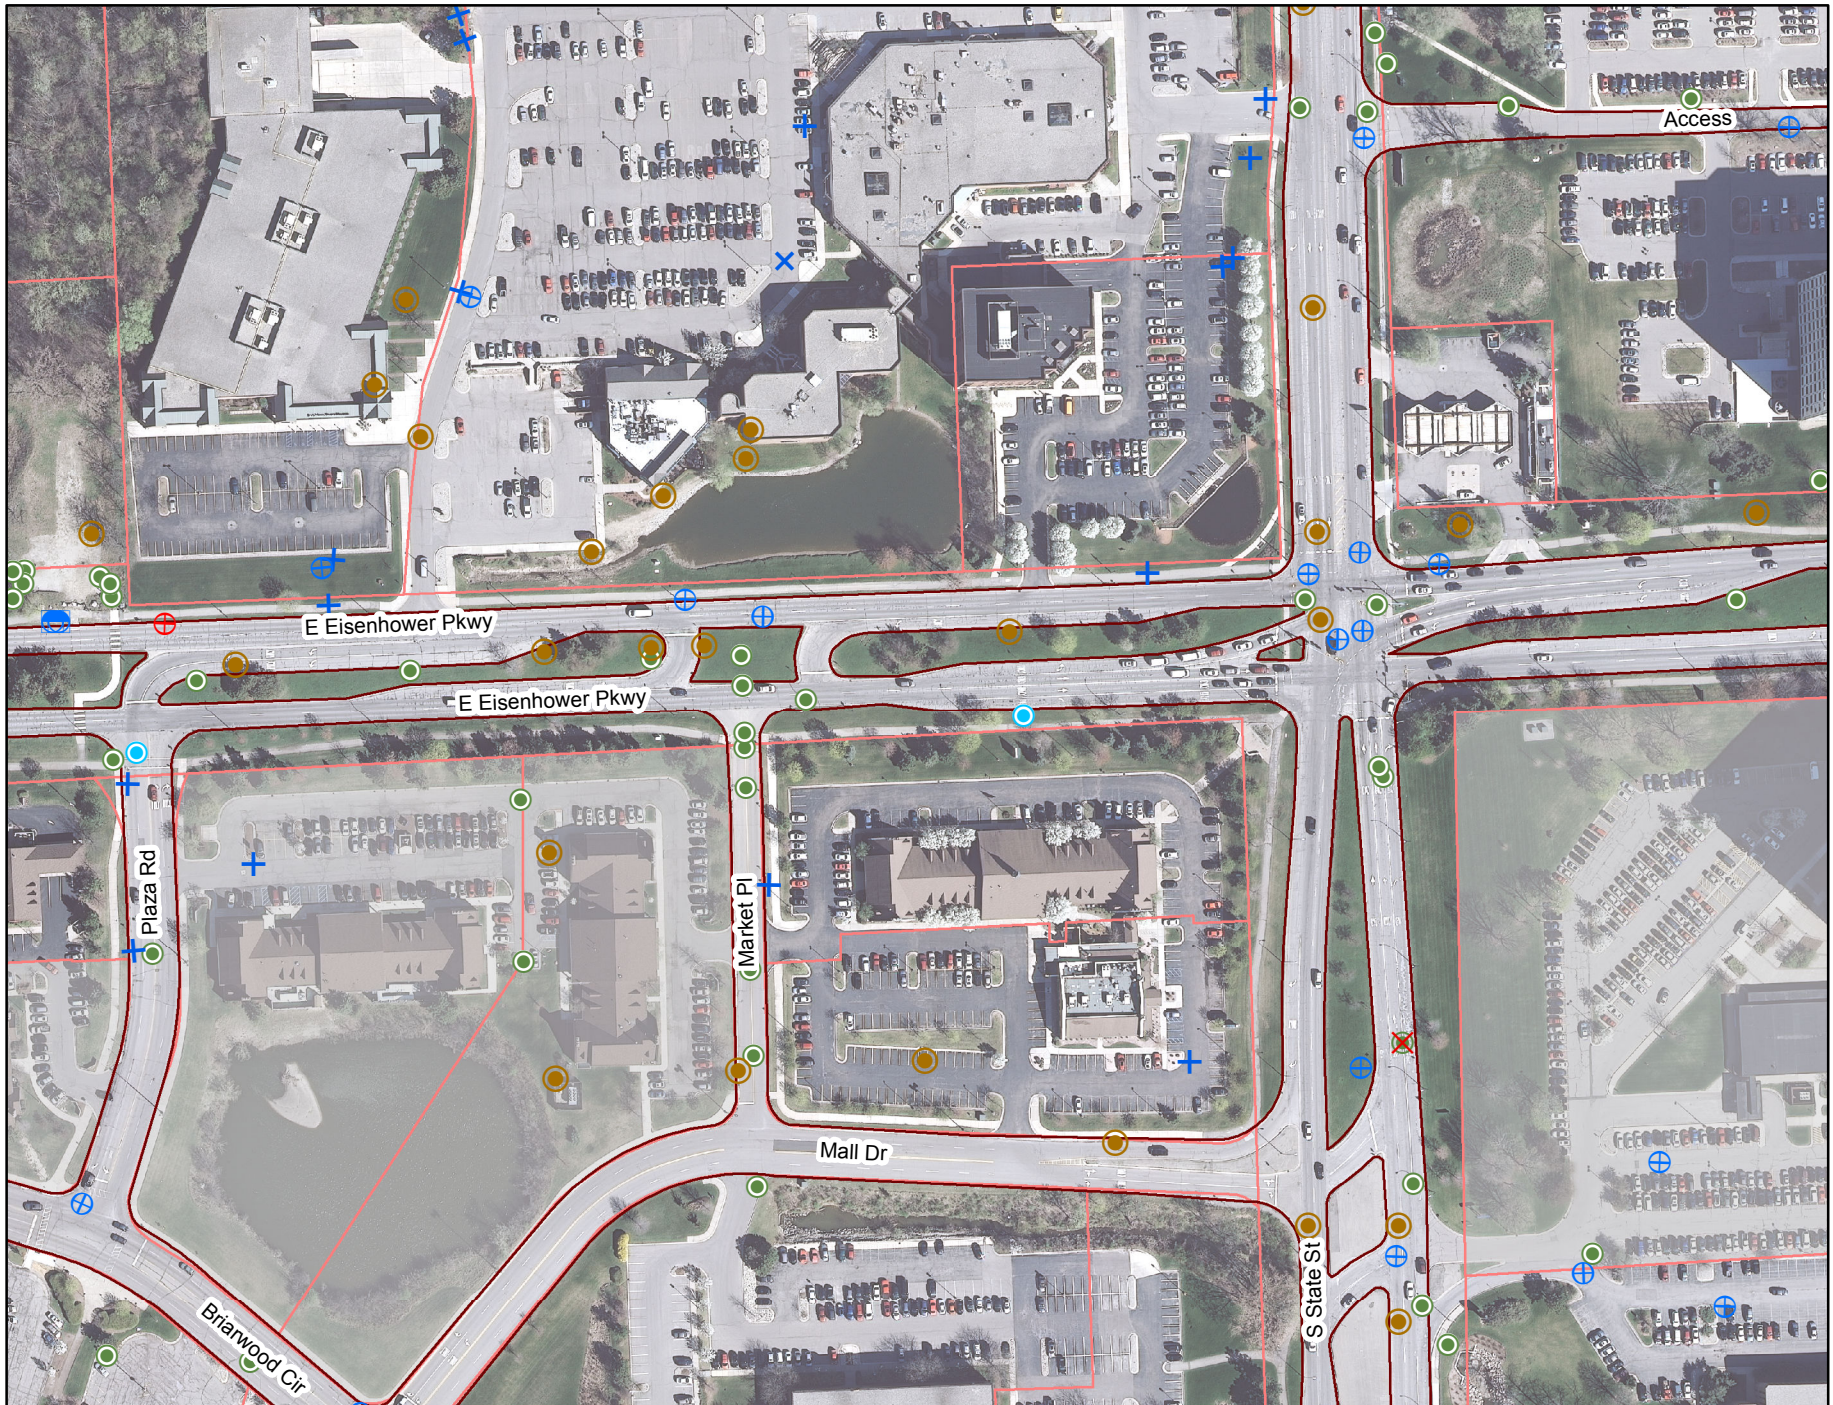

B-32 Vintage Valley, Burgundy, Pepper Pike

B-33 S. Revena Blvd

B-34 Depot

B-35 Lawrence

B-36 Duncan

Note: Data contained on these pages was drawn from City records. No guarantee is made as to its accuracy or completeness.

Packard (State to Stadium)

Newport (Sunset to Miller)

Newport (Sunset to Miller)

Belmont, Londonderry, and Devonshire

Linwood (Doty to Wildwood)  
Brierwood (Arborview to Linwood)

Huron River Dr (City Limits to Bird Rd)

Ellsworth (State to Platt)

Eisenhower (Ann Arbor Saline to Boardwalk)

Eisenhower (Ann Arbor Saline to Boardwalk)

Eisenhower (Ann Arbor Saline to Boardwalk)

Eisenhower (Ann Arbor Saline to Boardwalk)

Eisenhower (Ann Arbor Saline to Boardwalk)

Jewett (S. Industrial to Packard)

Jewett (S. Industrial to Packard)

Pine Valley (Packard to Esch)

Tacoma Circle (King George to

Vintage Valley, Burgundy, Pepper

S. Revena (Huron to End)

Depot (Main to Carey)