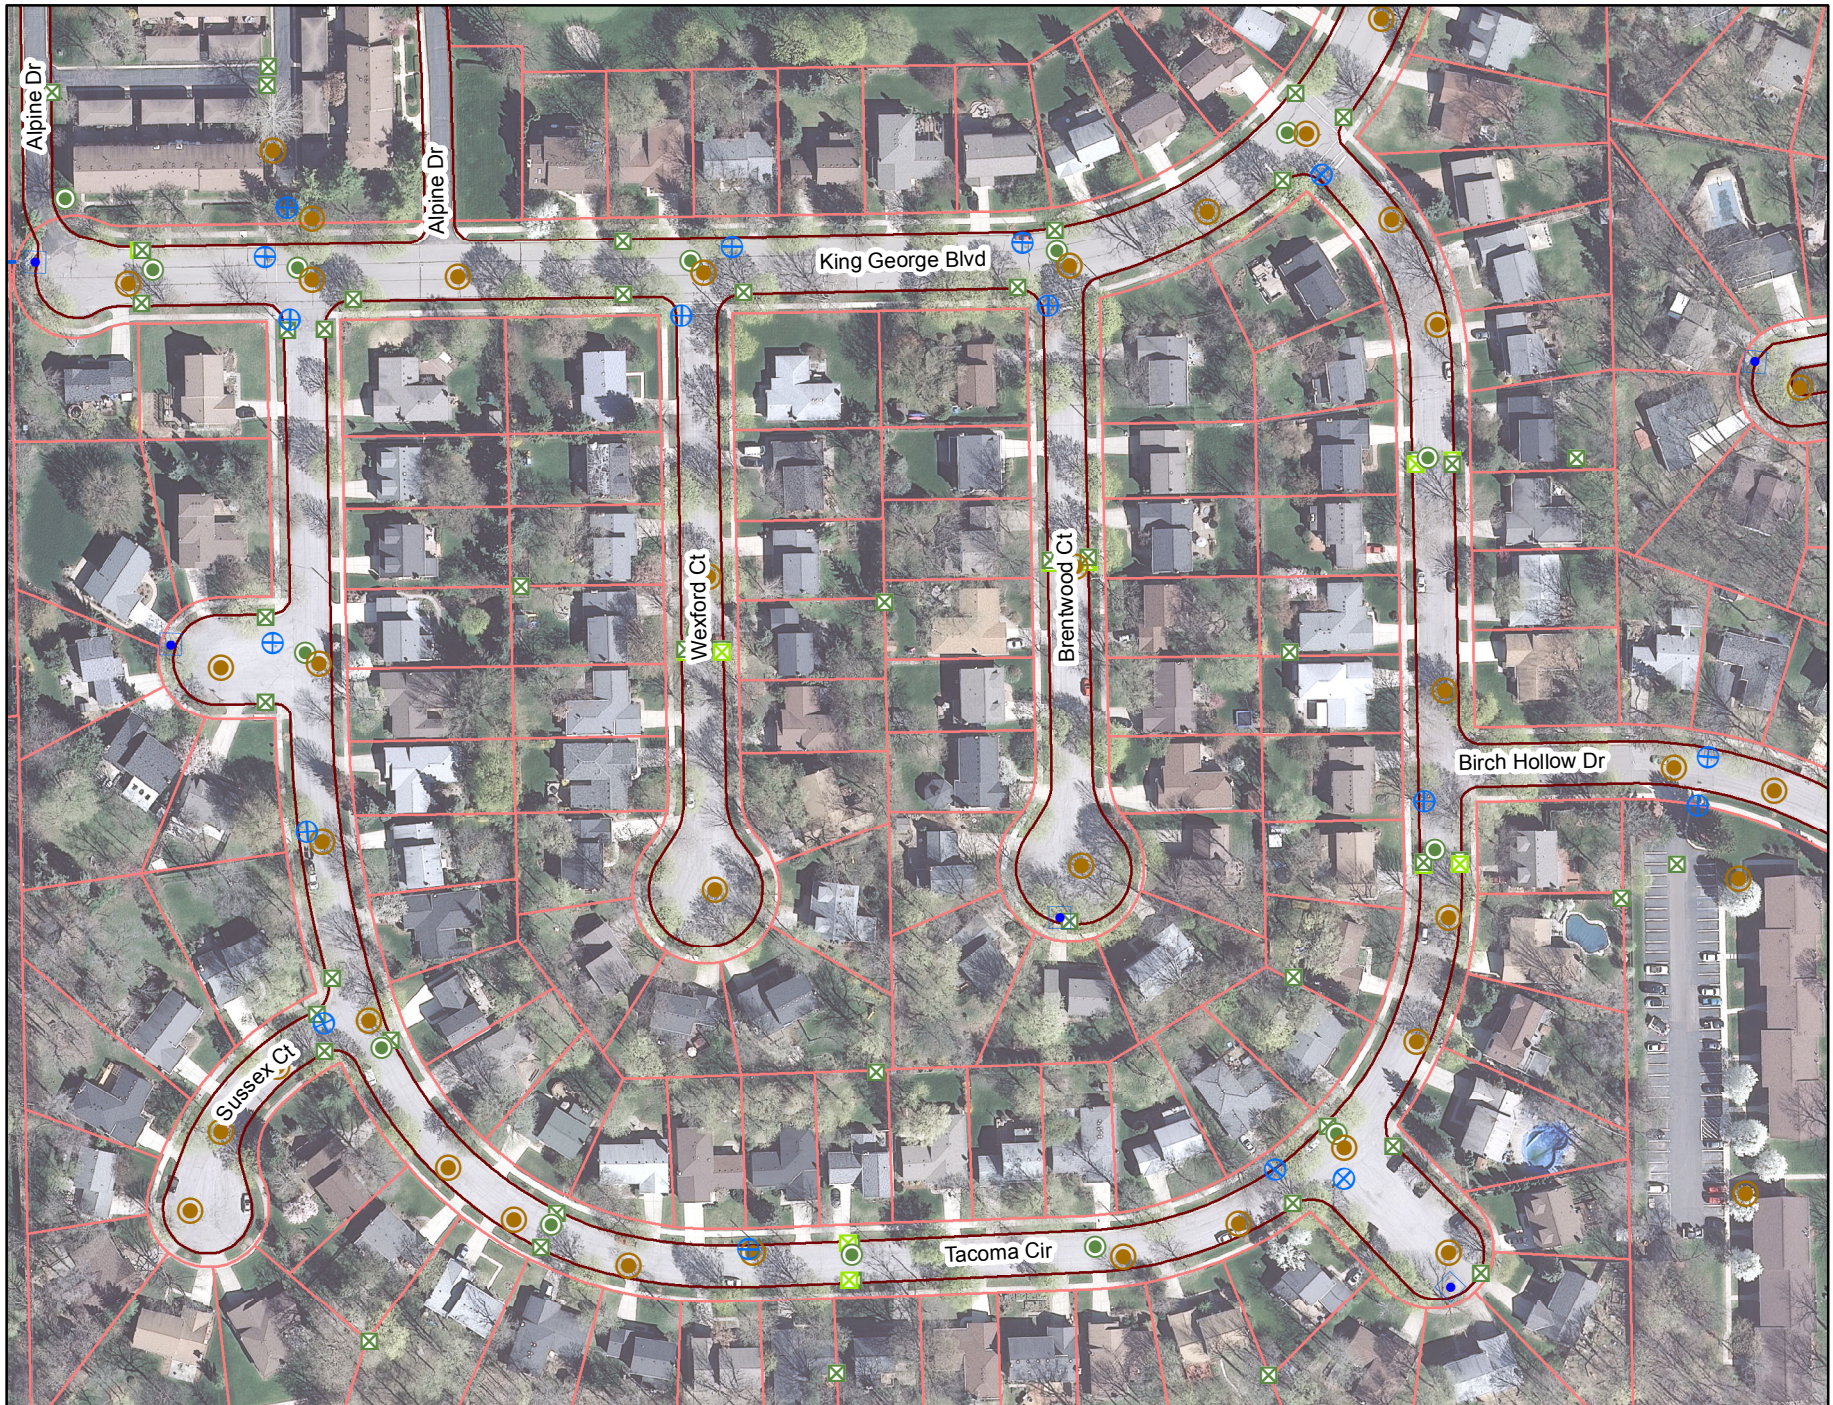

B-32 Vintage Valley, Burgundy, Pepper Pike

B-33 S. Revena Blvd

B-34 Depot

B-35 Lawrence

B-36 Duncan

Note: Data contained on these pages was drawn from City records. No guarantee is made as to its accuracy or completeness.

Packard (State to Stadium)

Newport (Sunset to Miller)

Newport (Sunset to Miller)

Belmont, Londonderry, and Devonshire

Linwood (Doty to Wildwood)  
Brierwood (Arborview to Linwood)

Huron River Dr (City Limits to Bird Rd)

Ellsworth (State to Platt)

Eisenhower (Ann Arbor Saline to Boardwalk)

Eisenhower (Ann Arbor Saline to Boardwalk)

Eisenhower (Ann Arbor Saline to Boardwalk)

Eisenhower (Ann Arbor Saline to Boardwalk)

Eisenhower (Ann Arbor Saline to Boardwalk)

Jewett (S. Industrial to Packard)

Jewett (S. Industrial to Packard)

Pine Valley (Packard to Esch)

Tacoma Circle (King George to

Vintage Valley, Burgundy, Pepper

S. Revena (Huron to End)

Depot (Main to Carey)