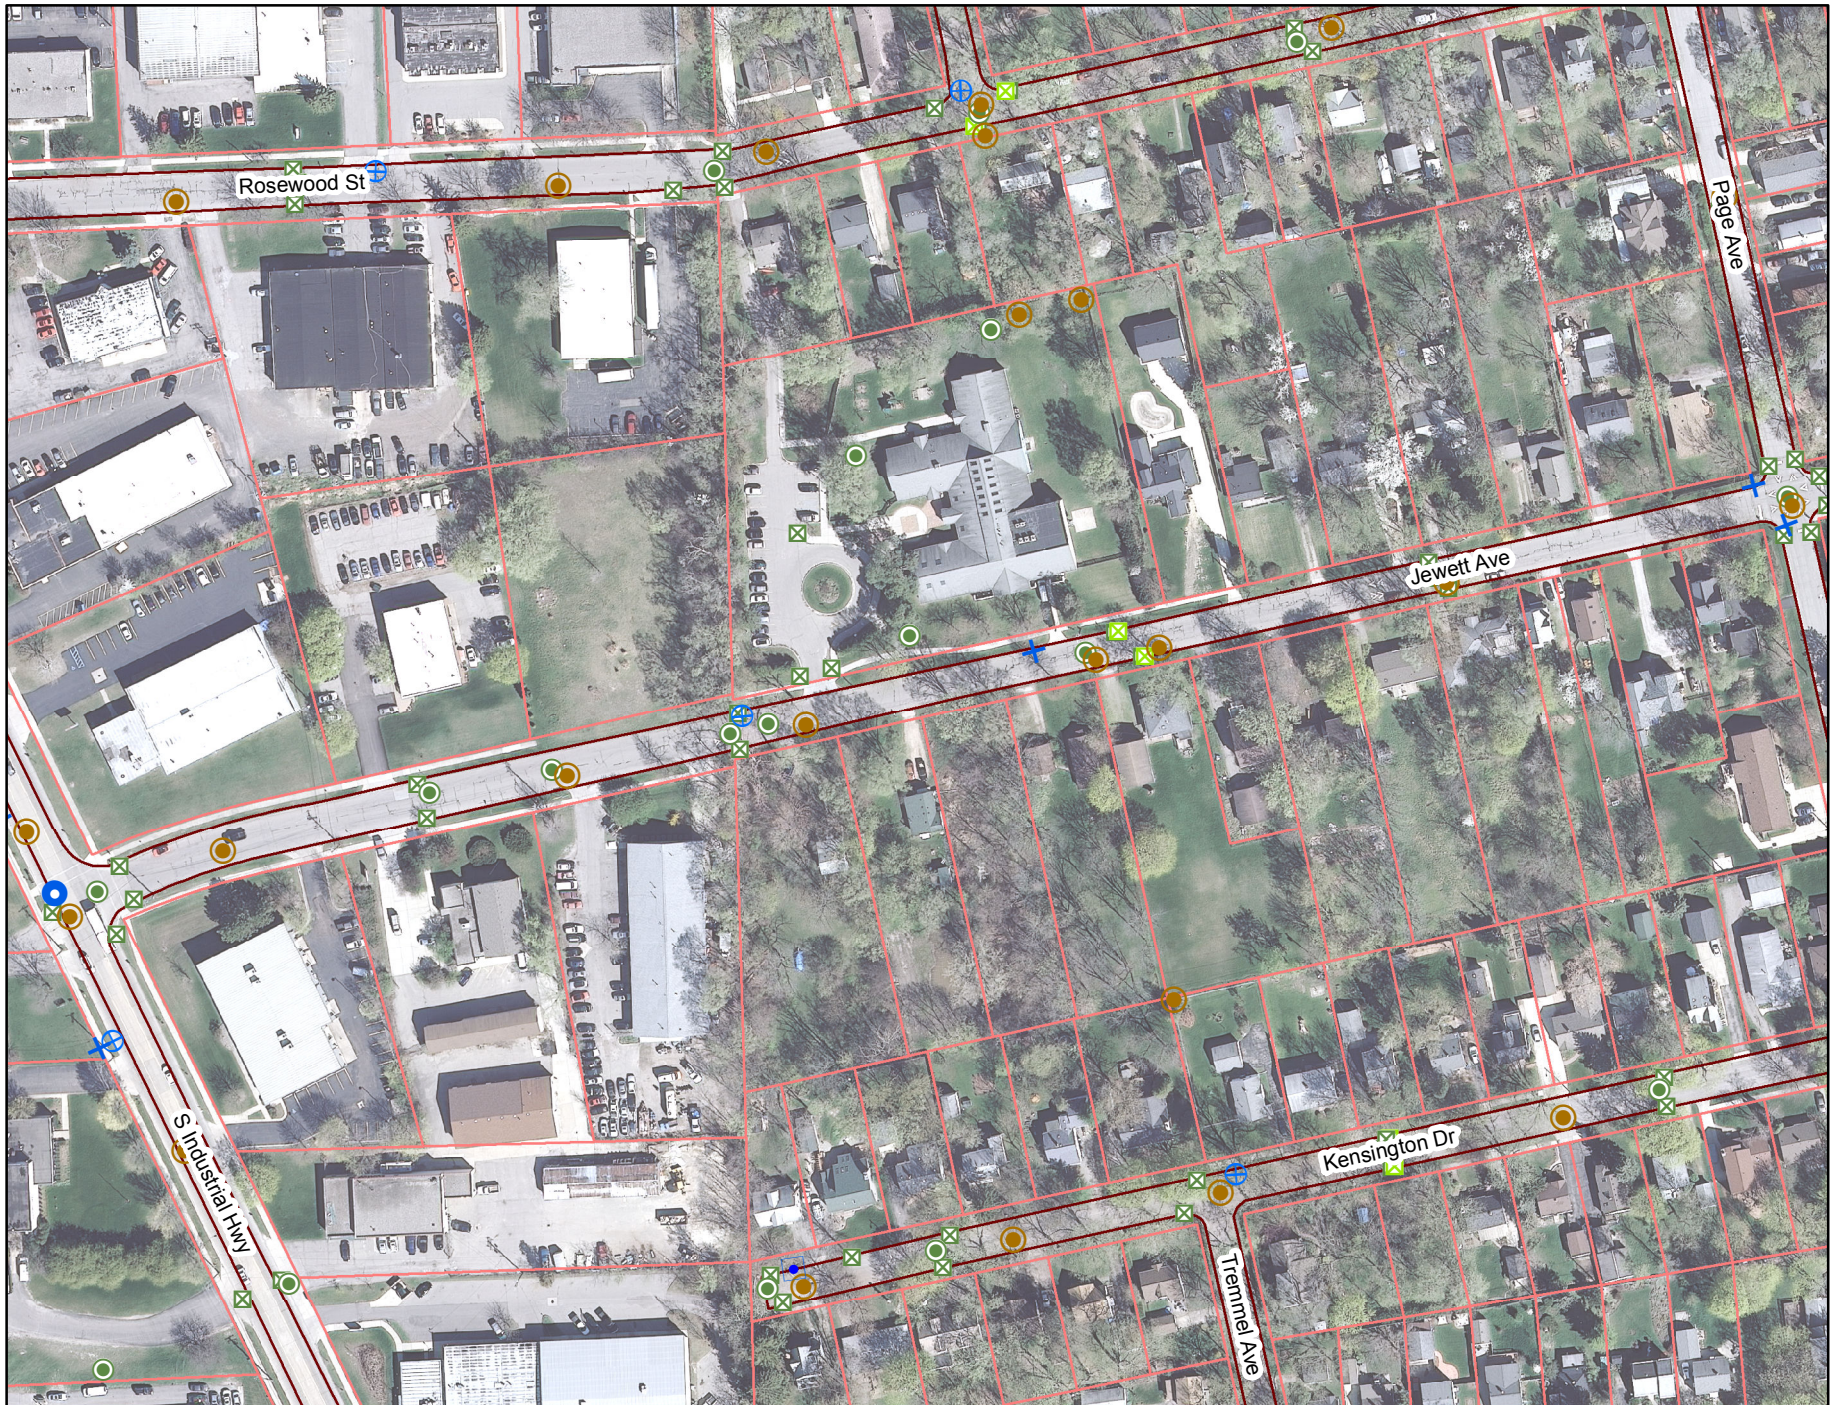

B-13 Linwood and Brierwood

B-14 Huron River Dr

B-16 Huron Pkwy

B-18 Ellsworth

B-23 Eisenhower

B-28 Jewett

B-30 Pine Valley

B-31 Tacoma Circle

Packard (State to Stadium)

Newport (Sunset to Miller)

Newport (Sunset to Miller)

Belmont, Londonderry, and Devonshire

Linwood (Doty to Wildwood)  
Brierwood (Arborview to Linwood)

Huron River Dr (City Limits to Bird Rd)

Ellsworth (State to Platt)

Eisenhower (Ann Arbor Saline to Boardwalk)

Eisenhower (Ann Arbor Saline to Boardwalk)

Eisenhower (Ann Arbor Saline to Boardwalk)

Eisenhower (Ann Arbor Saline to Boardwalk)

Eisenhower (Ann Arbor Saline to Boardwalk)

Jewett (S. Industrial to Packard)

Jewett (S. Industrial to Packard)

Pine Valley (Packard to Esch)

Tacoma Circle (King George to

Vintage Valley, Burgundy, Pepper

S. Revena (Huron to End)

Depot (Main to Carey)