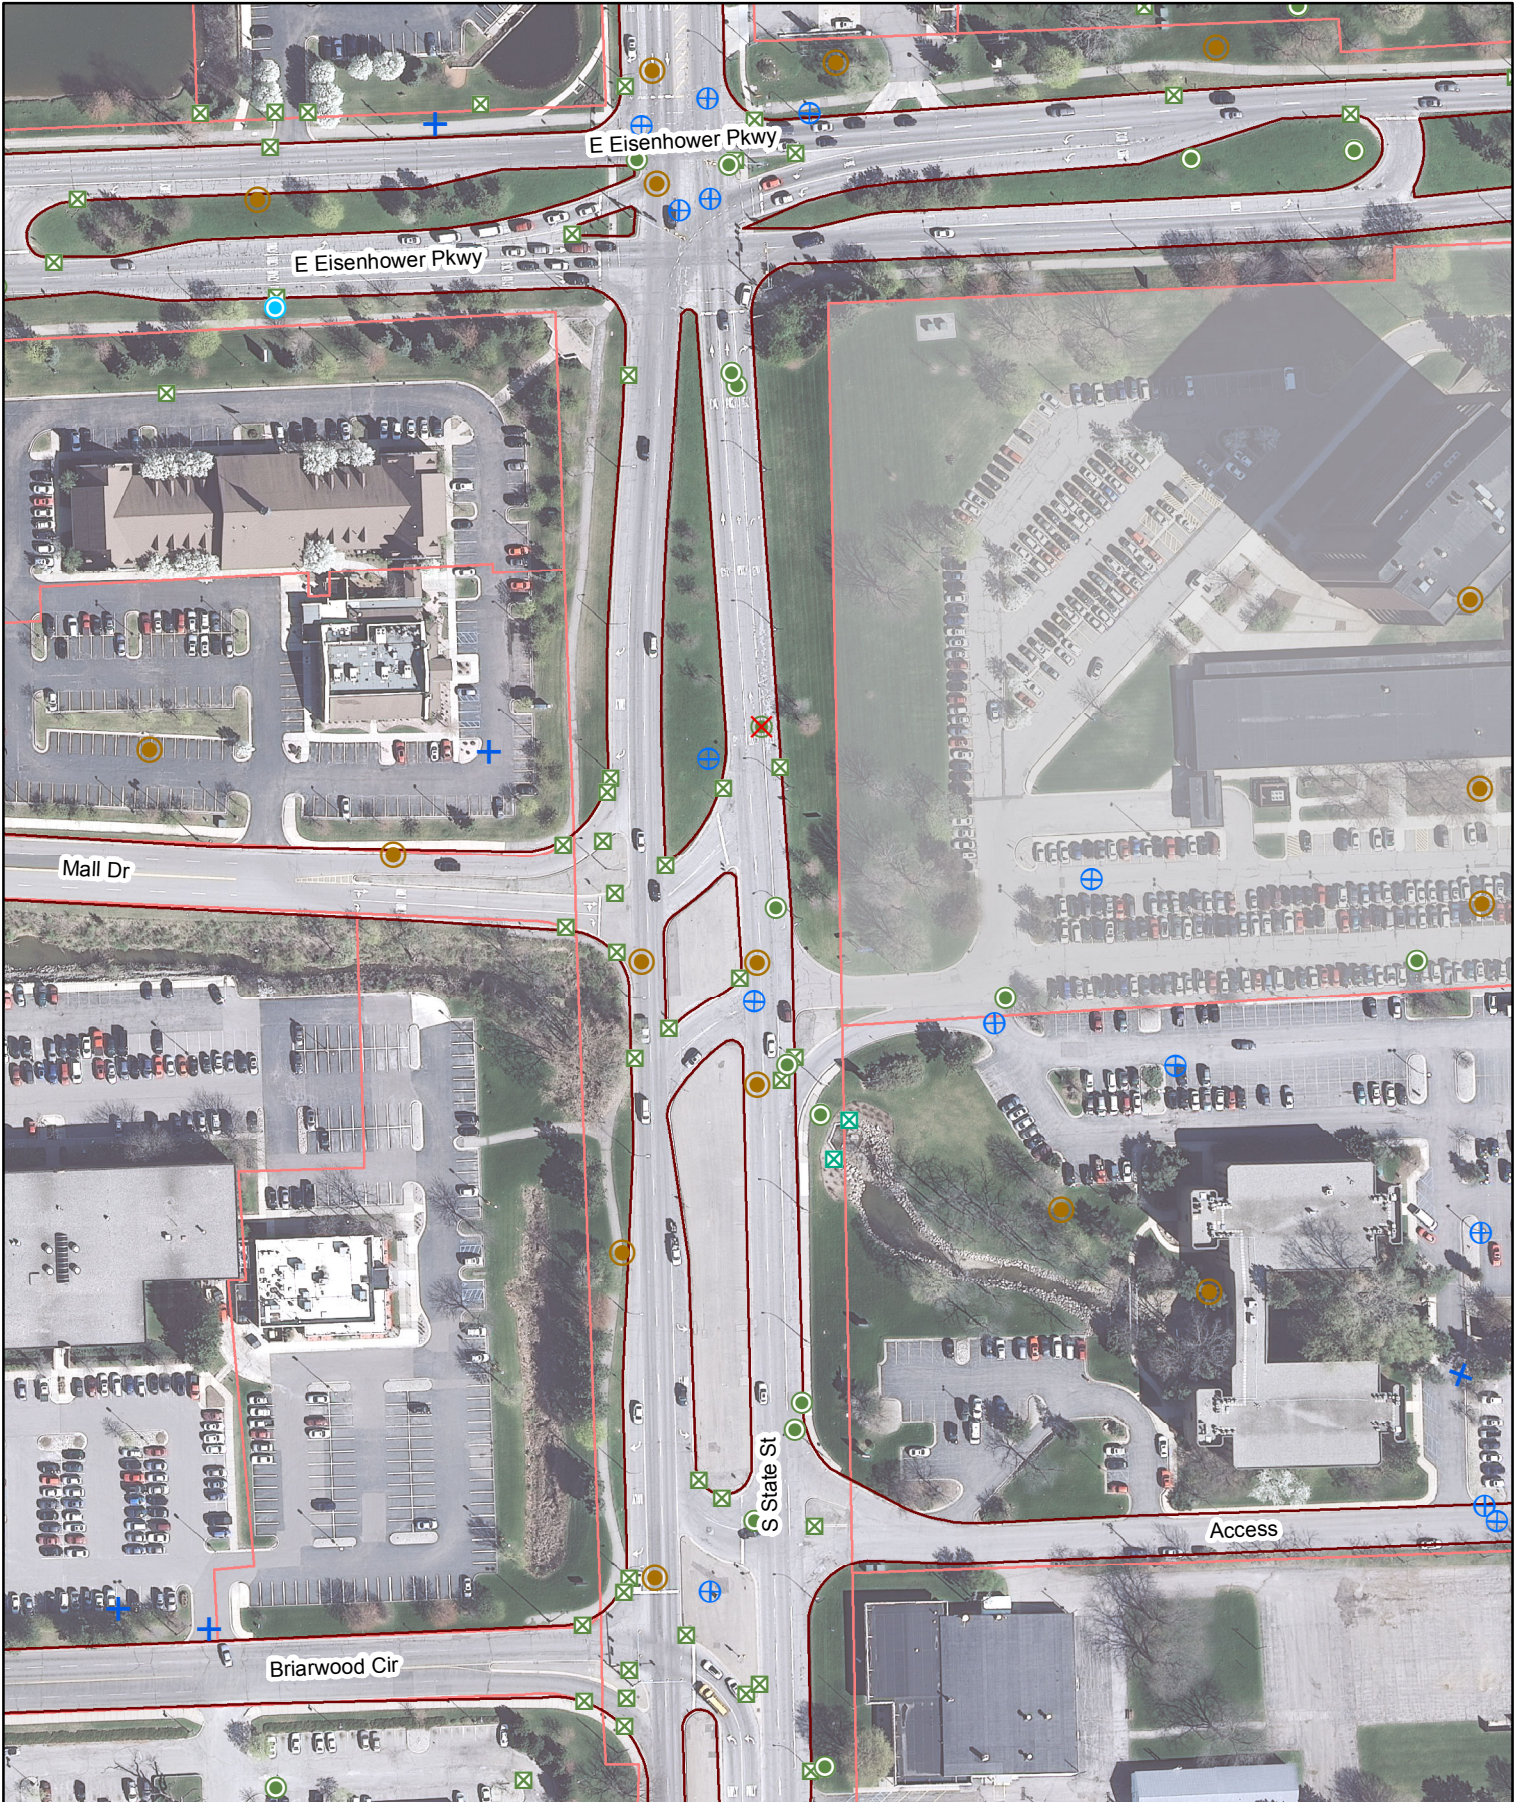

B-13 Linwood and Brierwood

B-14 Huron River Dr

B-16 Huron Pkwy

B-18 Ellsworth

B-23 Eisenhower

B-28 Jewett

B-30 Pine Valley

B-31 Tacoma Circle

B-32 Vintage Valley, Burgundy, Pepper Pike

B-33 S. Revena Blvd

B-34 Depot

B-35 Lawrence

B-36 Duncan

Note: Data contained on these pages was drawn from City records. No guarantee is made as to its accuracy or completeness.

Dhu Varren (RR to Nixon)

Dhu Varren (RR to Nixon)

Thayer (Kingsley to Huron)

Thayer (Kingsley to Huron)

State (Eisenhower to I-94)

State (Eisenhower to I-94)

Packard (State to Stadium)

Packard (State to Stadium)

Packard (State to Stadium)

Newport (Sunset to Miller)

Newport (Sunset to Miller)

Belmont, Londonderry, and Devonshire

Linwood (Doty to Wildwood)  
Brierwood (Arborview to Linwood)

Huron River Dr (City Limits to Bird Rd)