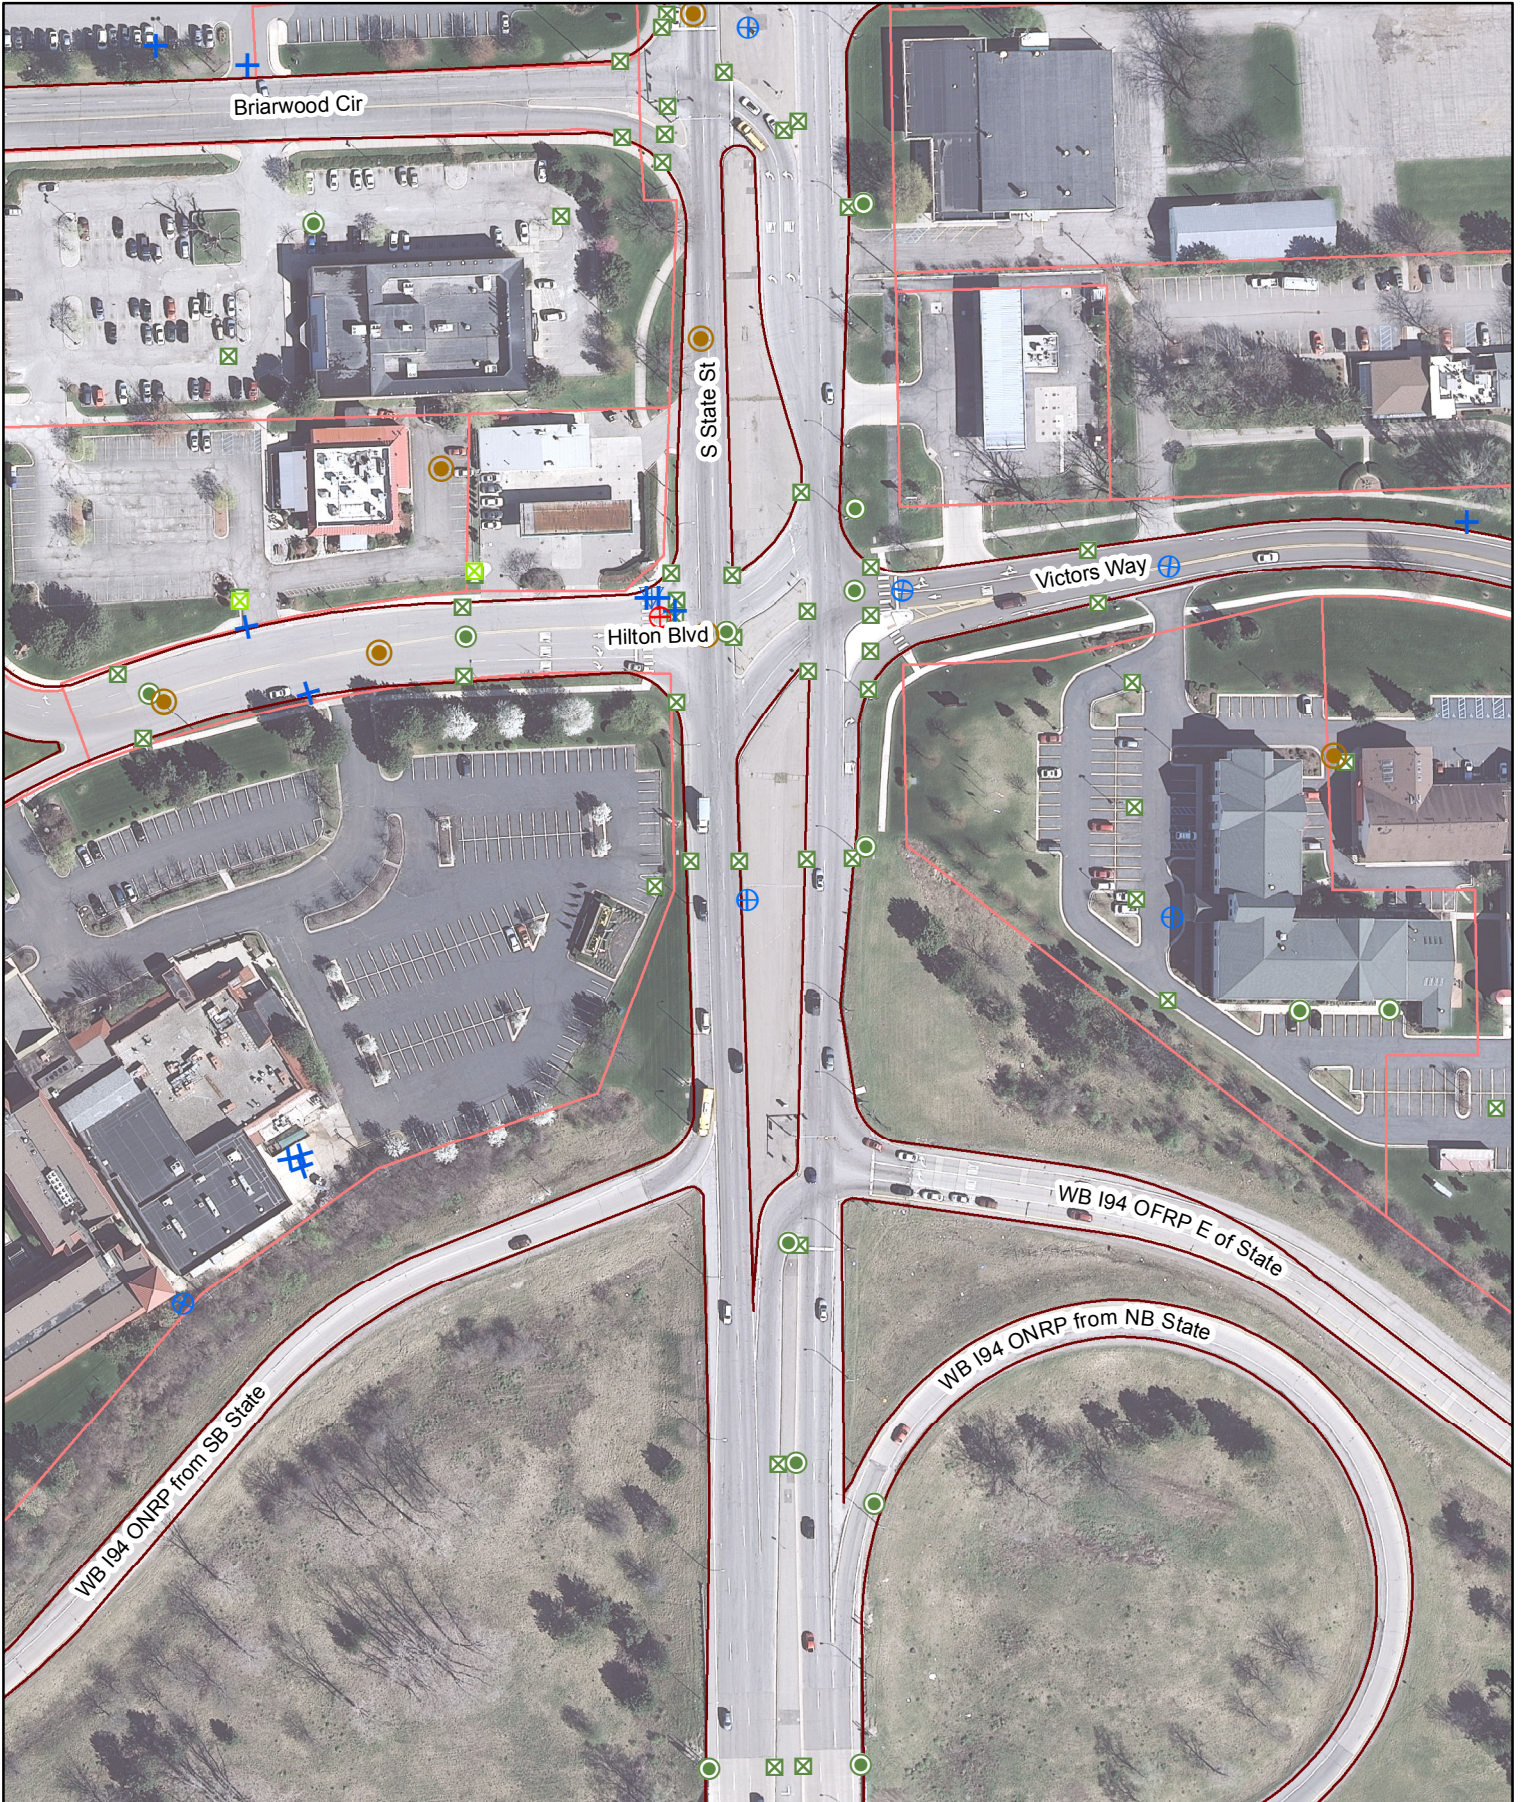

B-13 Linwood and Brierwood

B-14 Huron River Dr

B-16 Huron Pkwy

B-18 Ellsworth

B-23 Eisenhower

B-28 Jewett

B-30 Pine Valley

B-31 Tacoma Circle

B-32 Vintage Valley, Burgundy, Pepper Pike

B-33 S. Revena Blvd

B-34 Depot

B-35 Lawrence

B-36 Duncan

Note: Data contained on these pages was drawn from City records. No guarantee is made as to its accuracy or completeness.

Dhu Varren (RR to Nixon)

Dhu Varren (RR to Nixon)

Thayer (Kingsley to Huron)

Thayer (Kingsley to Huron)

State (Eisenhower to I-94)

State (Eisenhower to I-94)

Packard (State to Stadium)

Packard (State to Stadium)

Packard (State to Stadium)

Newport (Sunset to Miller)

Newport (Sunset to Miller)

Belmont, Londonderry, and Devonshire

Linwood (Doty to Wildwood)  
Brierwood (Arborview to Linwood)

Huron River Dr (City Limits to Bird Rd)