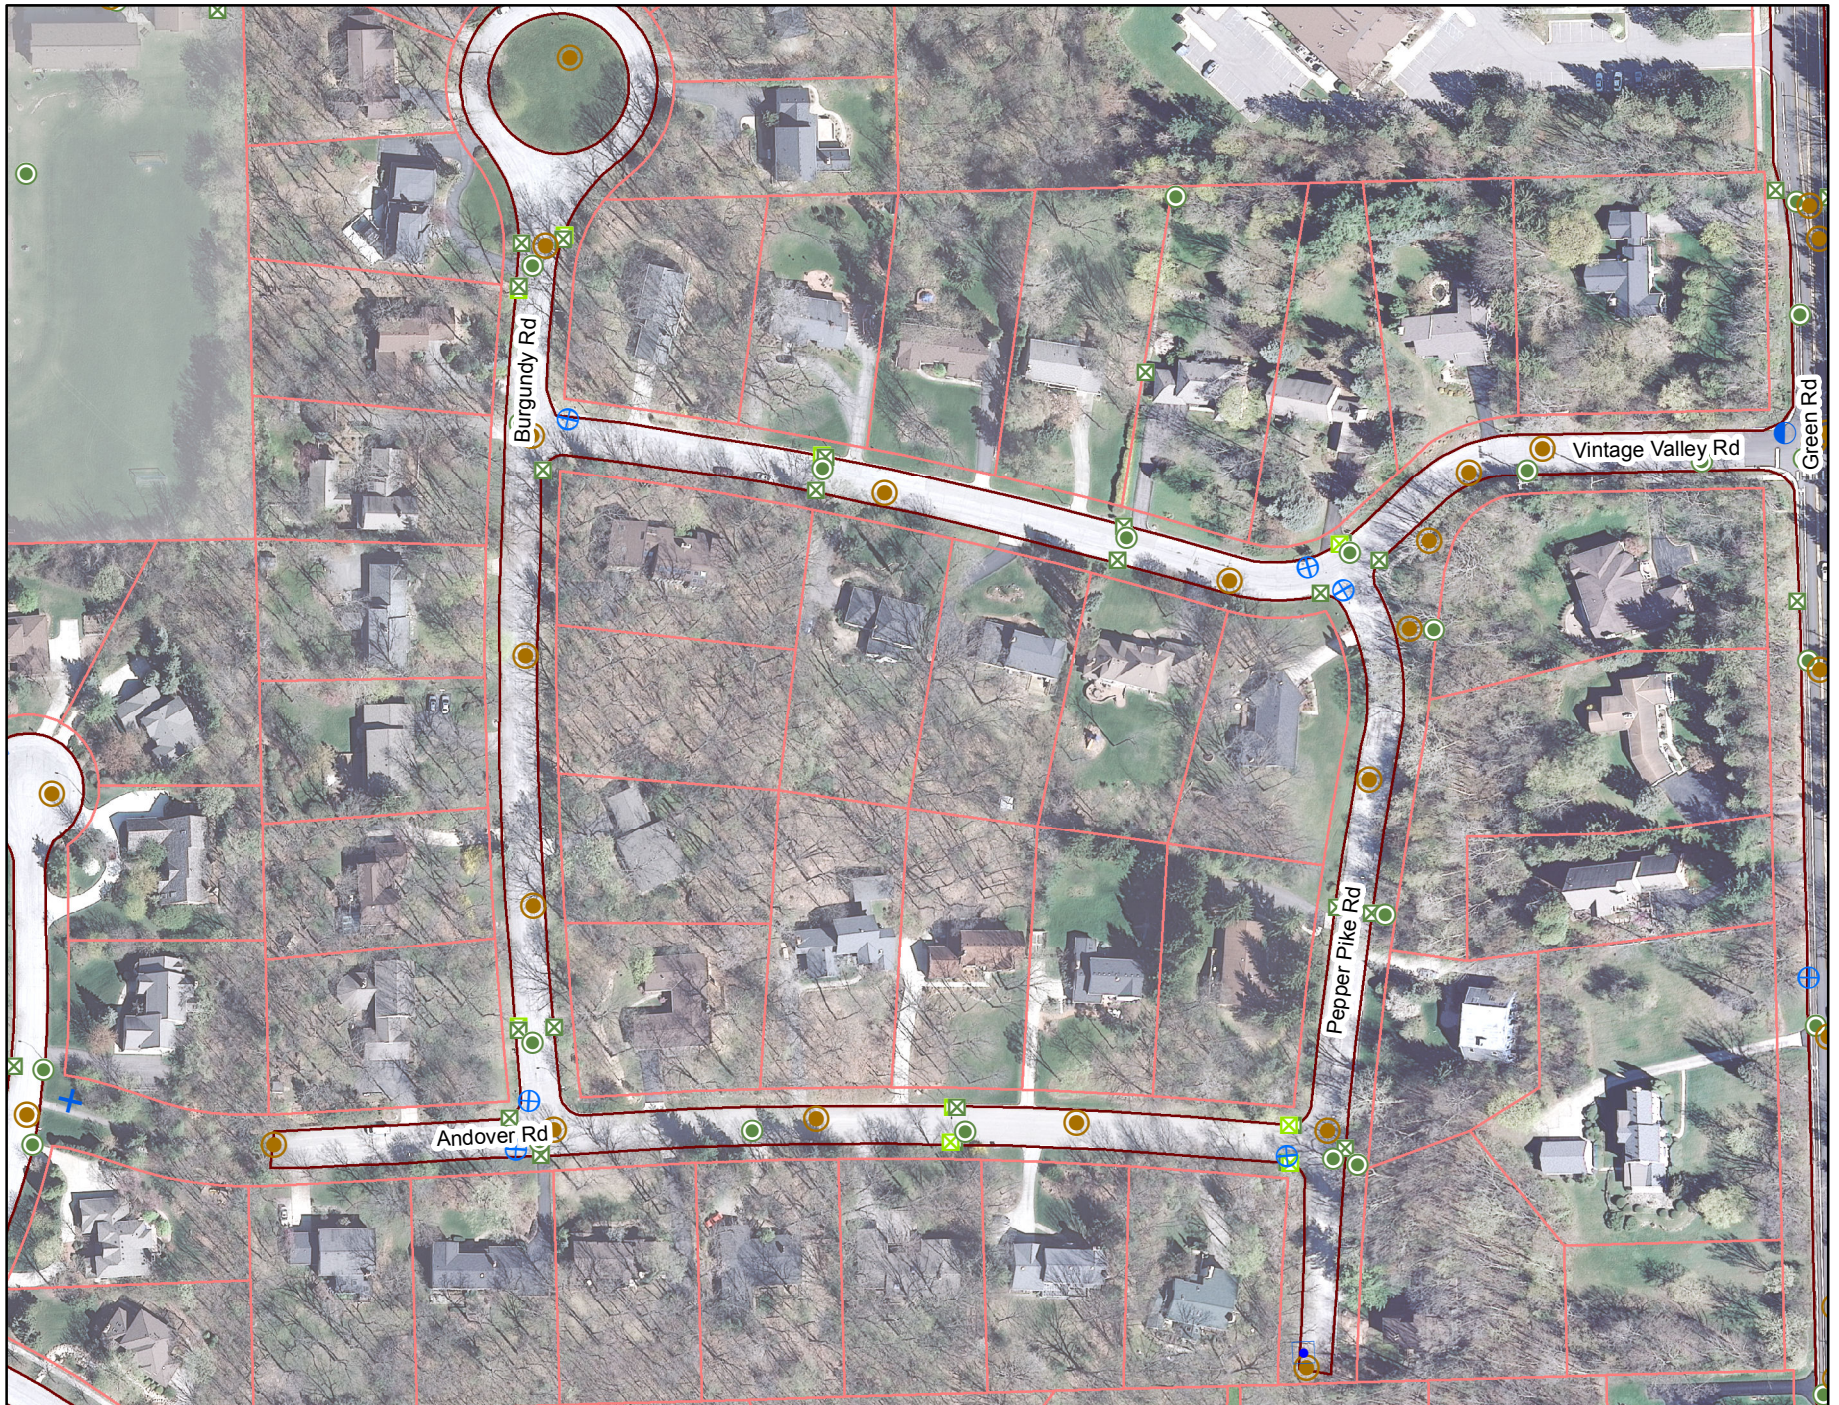

B-13 Linwood and Brierwood

B-14 Huron River Dr

B-16 Huron Pkwy

B-18 Ellsworth

B-23 Eisenhower

B-28 Jewett

B-30 Pine Valley

B-31 Tacoma Circle

Packard (State to Stadium)

Newport (Sunset to Miller)

Newport (Sunset to Miller)

Belmont, Londonderry, and Devonshire

Linwood (Doty to Wildwood)  
Brierwood (Arborview to Linwood)

Huron River Dr (City Limits to Bird Rd)

Ellsworth (State to Platt)

Eisenhower (Ann Arbor Saline to Boardwalk)

Eisenhower (Ann Arbor Saline to Boardwalk)

Eisenhower (Ann Arbor Saline to Boardwalk)

Eisenhower (Ann Arbor Saline to Boardwalk)

Eisenhower (Ann Arbor Saline to Boardwalk)

Jewett (S. Industrial to Packard)

Jewett (S. Industrial to Packard)

Pine Valley (Packard to Esch)

Tacoma Circle (King George to

Vintage Valley, Burgundy, Pepper

S. Revena (Huron to End)

Depot (Main to Carey)