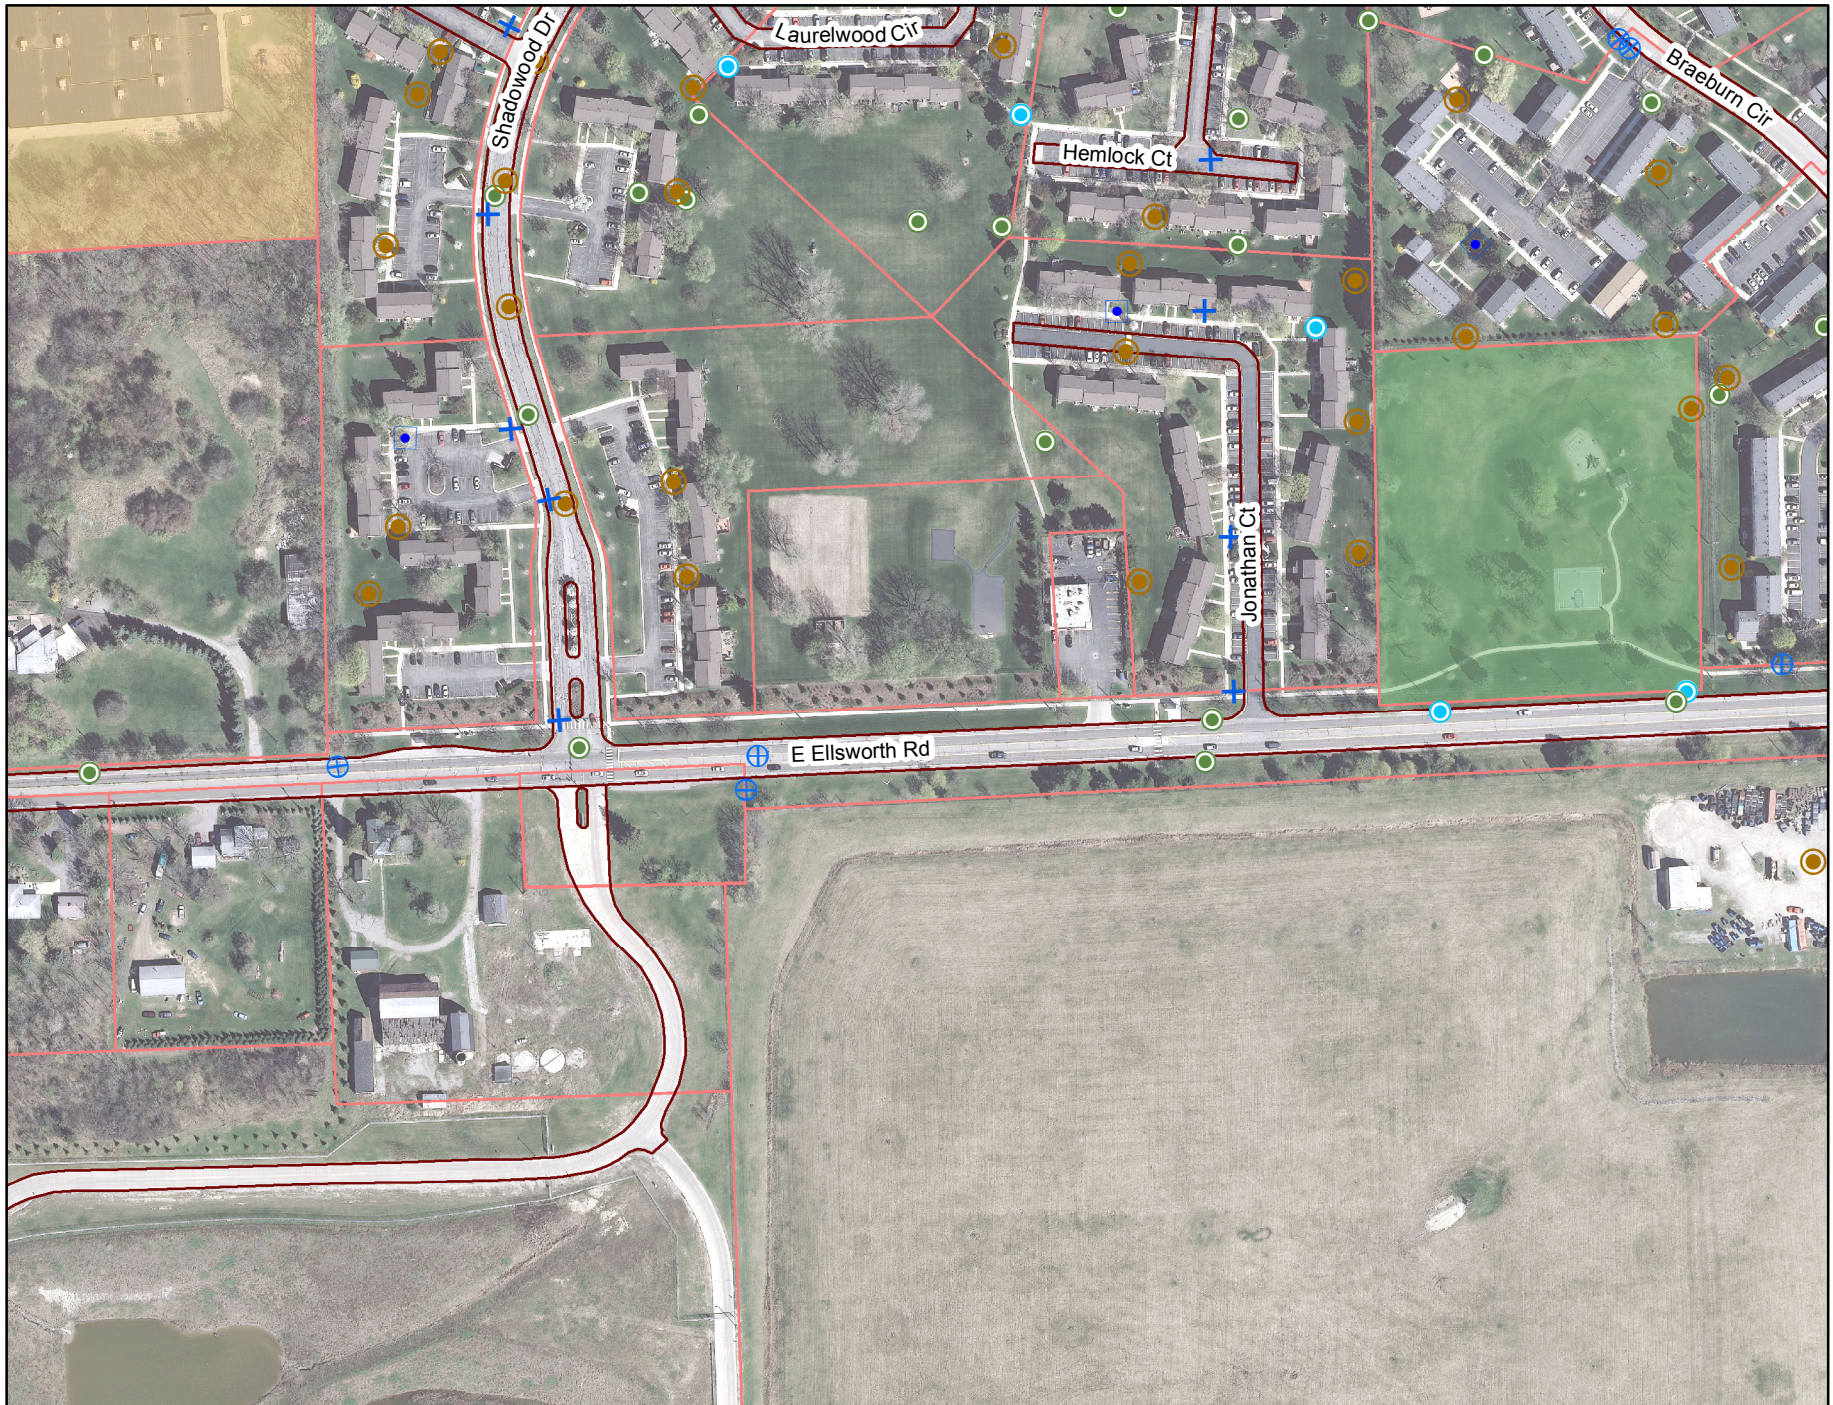

Ellsworth (State to Platt)

Ellsworth (State to Platt)