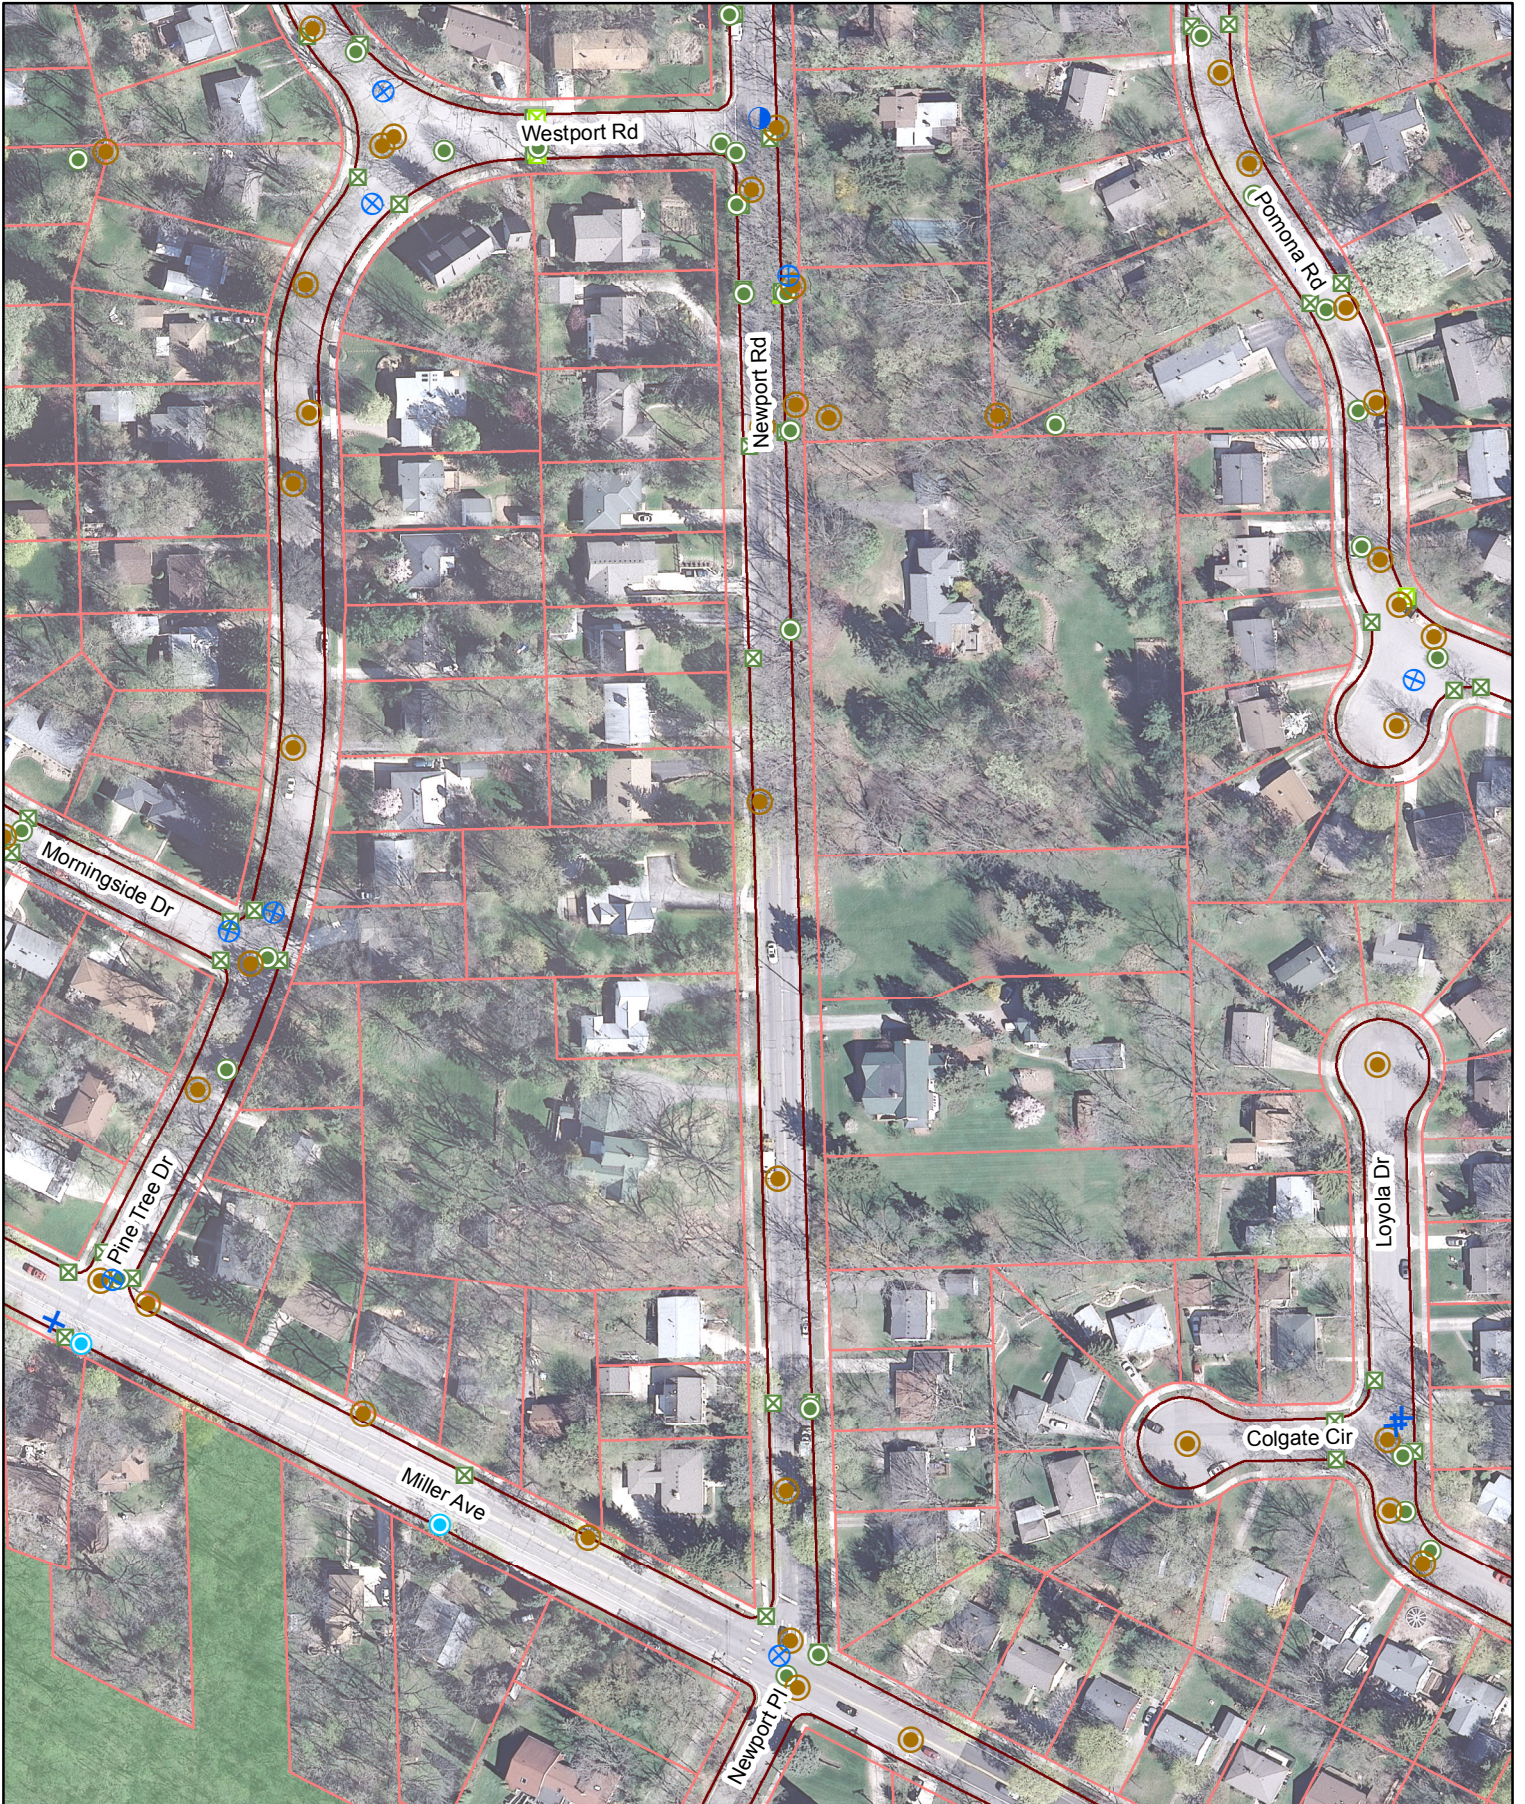

# APPENDIX B – STREET OVERVIEWS

This information is intended to provide a general overview of the street locations.

B-1 Dhu Varren

B-3 Thayer

B-5 State

B-7 Packard

B-10 Newport

B-12 Belmont, Londonderry, Devonshire

B-13 Linwood and Brierwood

B-14 Huron River Dr

B-16 Huron Pkwy

B-18 Ellsworth

B-23 Eisenhower

B-28 Jewett

B-30 Pine Valley

B-31 Tacoma Circle

B-32 Vintage Valley, Burgundy, Pepper Pike

B-33 S. Revena Blvd

B-34 Depot

B-35 Lawrence

B-36 Duncan

Note: Data contained on these pages was drawn from City records. No guarantee is made as to its accuracy or completeness.

Packard (State to Stadium)

Newport (Sunset to Miller)

Newport (Sunset to Miller)

Belmont, Londonderry, and Devonshire

Linwood (Doty to Wildwood)  
Brierwood (Arborview to Linwood)

Huron River Dr (City Limits to Bird Rd)