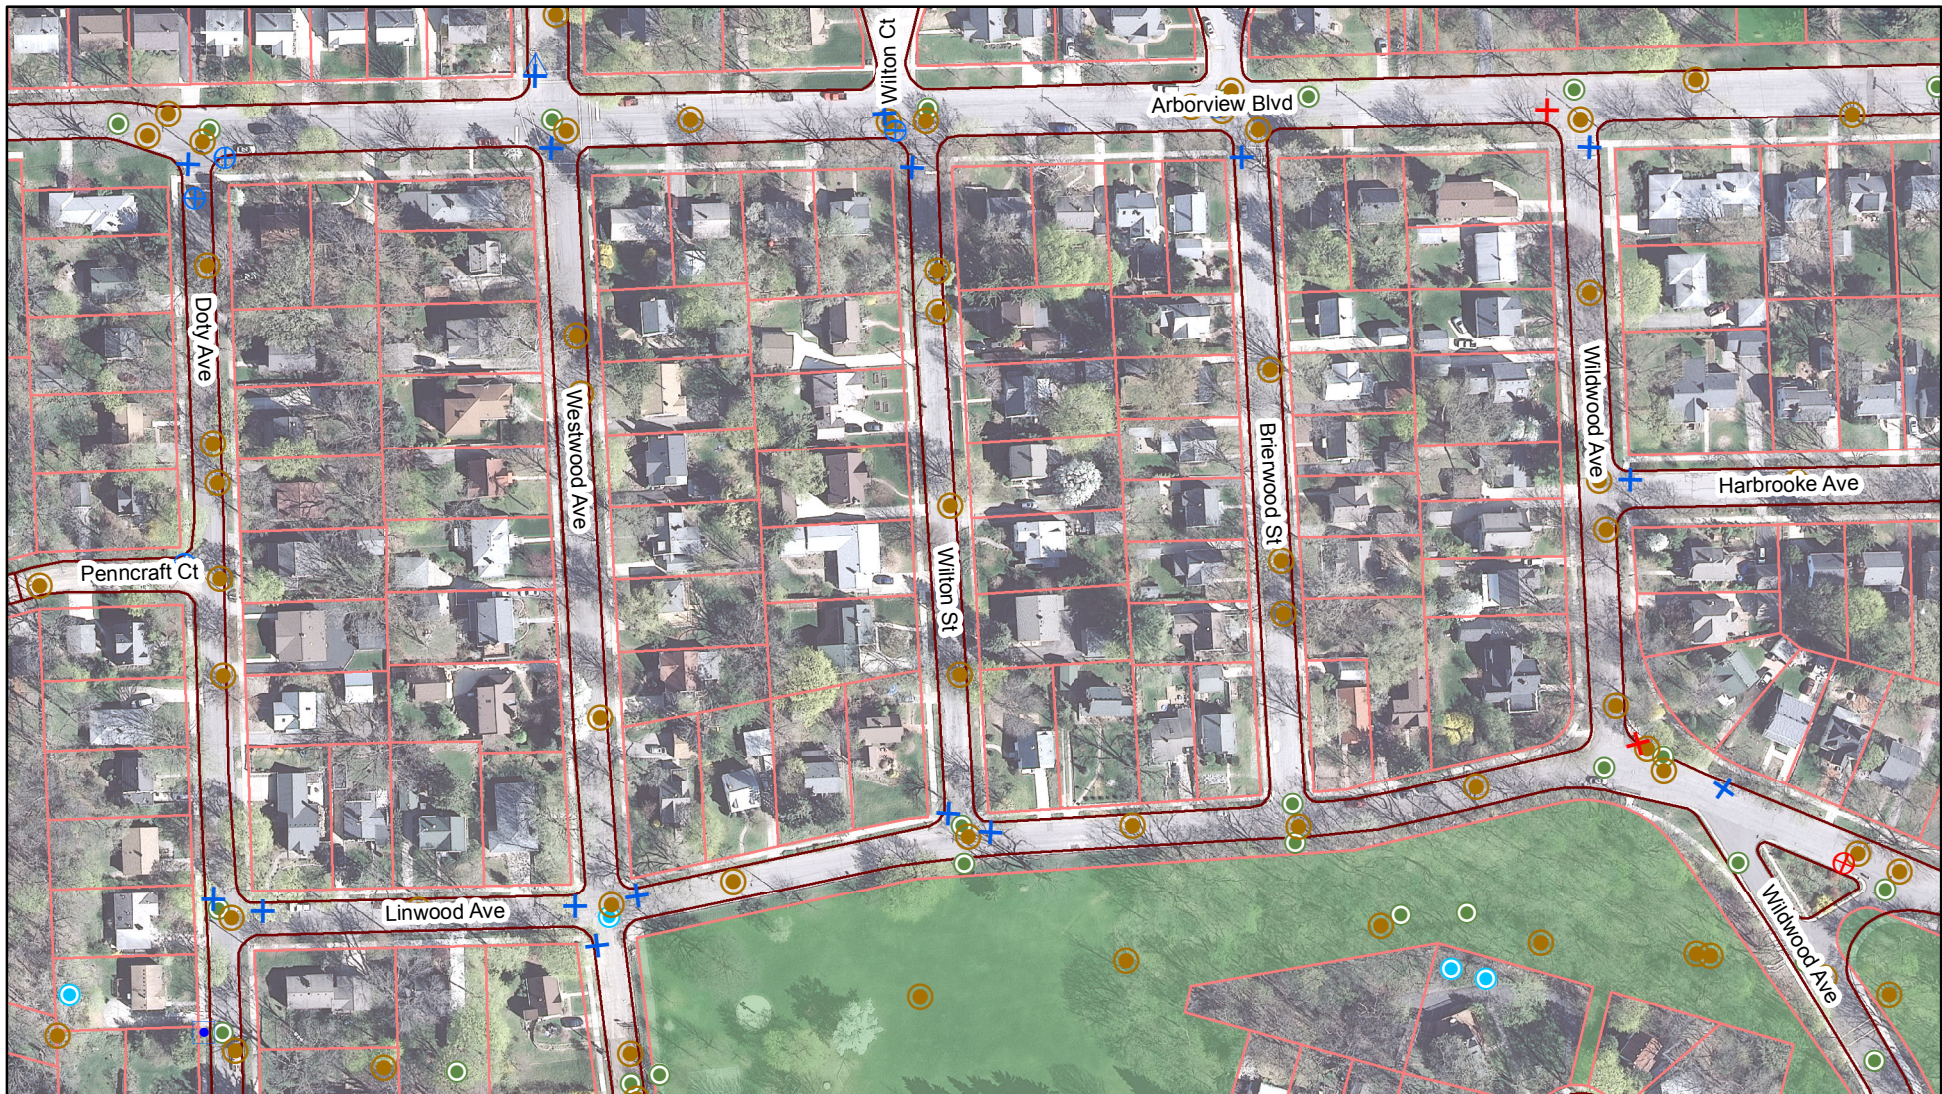

B-32 Vintage Valley, Burgundy, Pepper Pike

B-33 S. Revena Blvd

B-34 Depot

B-35 Lawrence

B-36 Duncan

Note: Data contained on these pages was drawn from City records. No guarantee is made as to its accuracy or completeness.

Packard (State to Stadium)

Newport (Sunset to Miller)

Newport (Sunset to Miller)

Belmont, Londonderry, and Devonshire

Linwood (Doty to Wildwood)  
Brierwood (Arborview to Linwood)

Huron River Dr (City Limits to Bird Rd)

Ellsworth (State to Platt)

Eisenhower (Ann Arbor Saline to Boardwalk)

Eisenhower (Ann Arbor Saline to Boardwalk)

Eisenhower (Ann Arbor Saline to Boardwalk)

Eisenhower (Ann Arbor Saline to Boardwalk)

Eisenhower (Ann Arbor Saline to Boardwalk)

Jewett (S. Industrial to Packard)

Jewett (S. Industrial to Packard)

Pine Valley (Packard to Esch)

Tacoma Circle (King George to

Vintage Valley, Burgundy, Pepper

S. Revena (Huron to End)

Depot (Main to Carey)