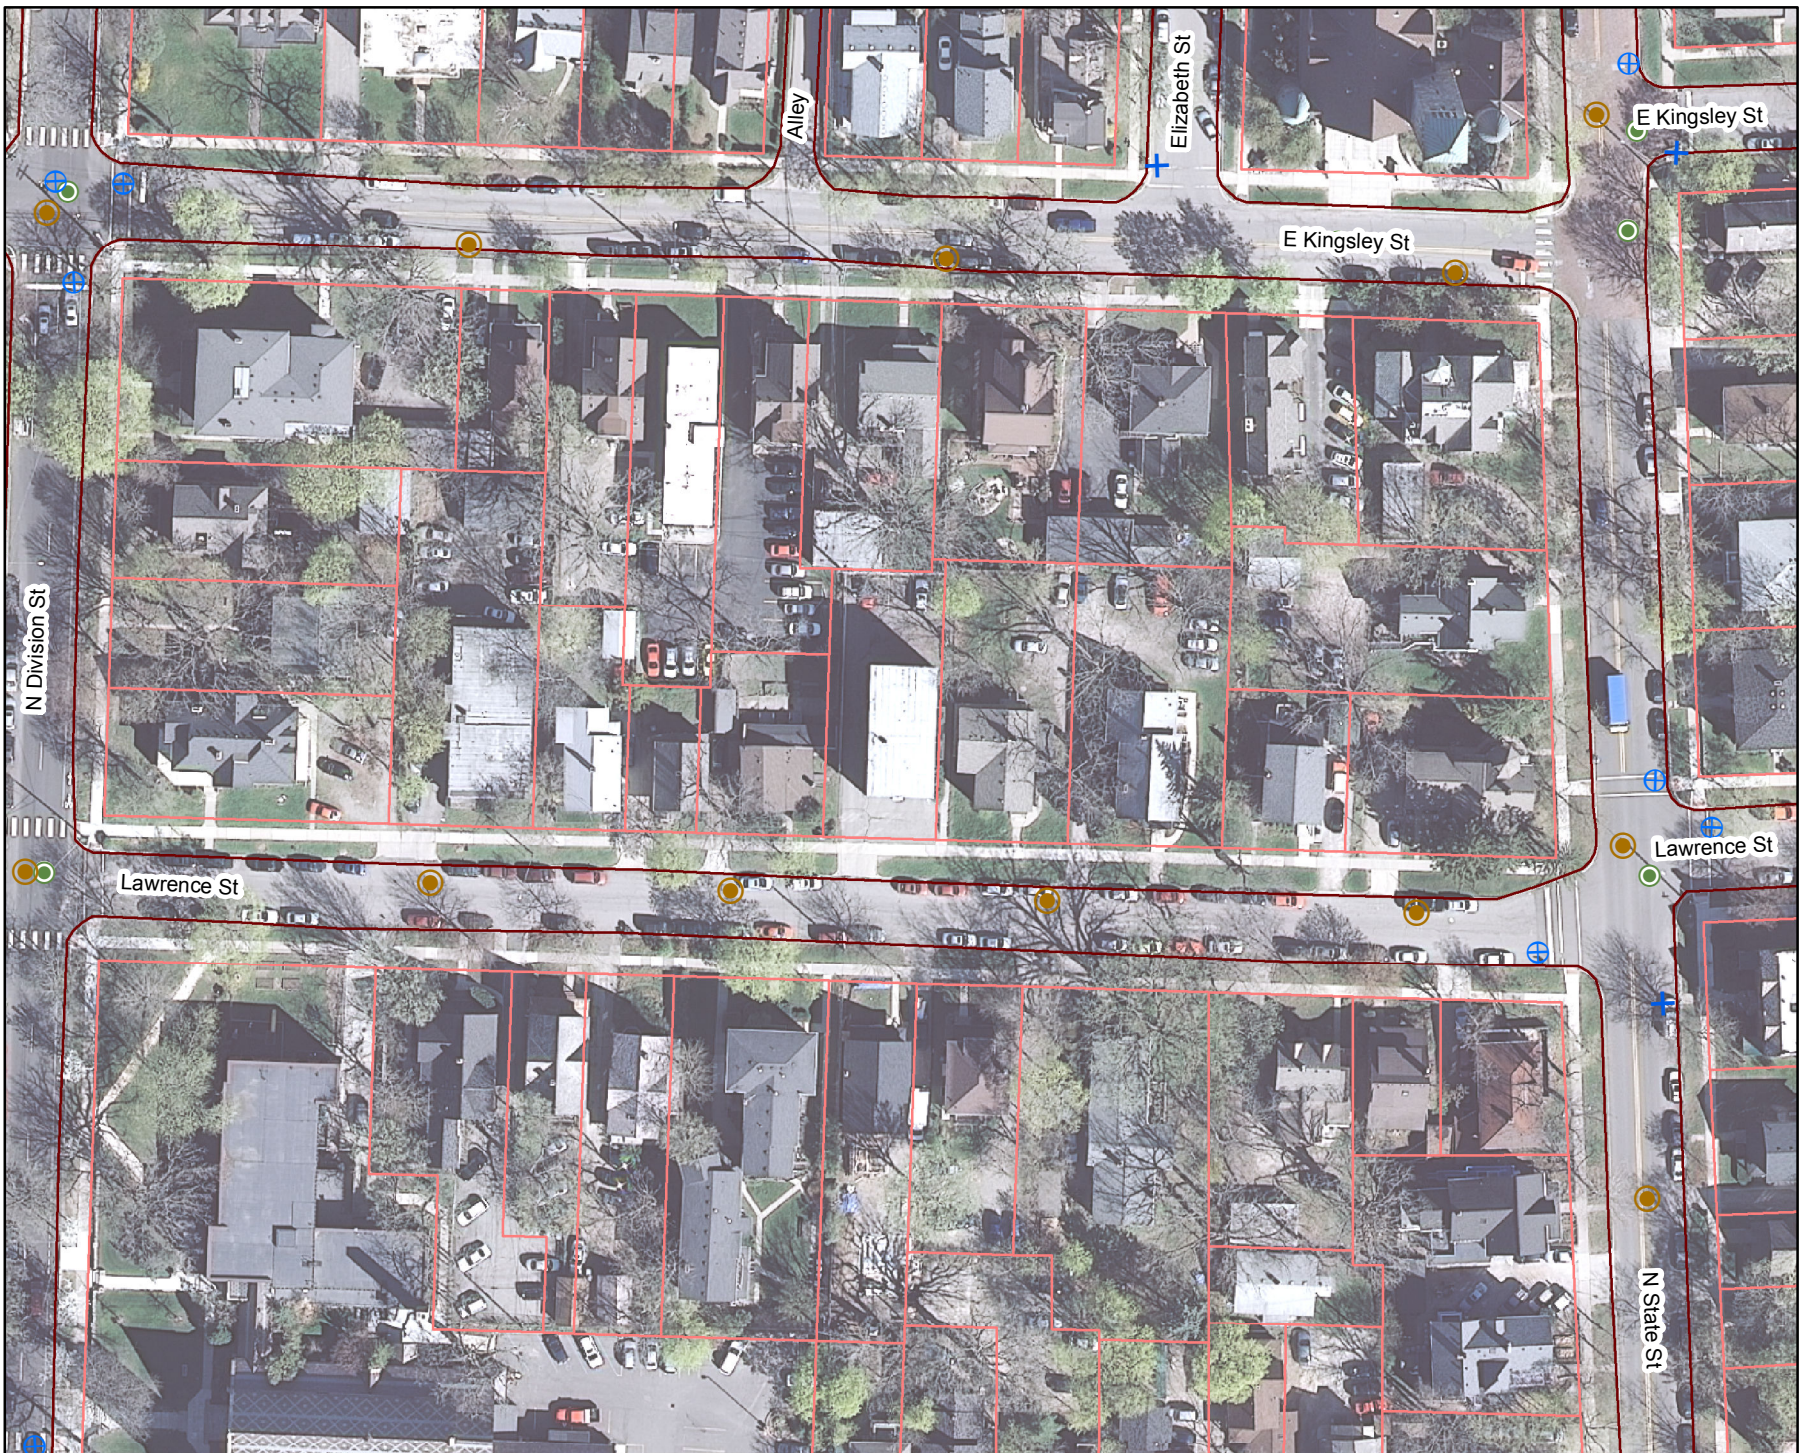

B-13 Linwood and Brierwood

B-14 Huron River Dr

B-16 Huron Pkwy

B-18 Ellsworth

B-23 Eisenhower

B-28 Jewett

B-30 Pine Valley

B-31 Tacoma Circle

B-32 Vintage Valley, Burgundy, Pepper Pike

B-33 S. Revena Blvd

B-34 Depot

B-35 Lawrence

B-36 Duncan

Note: Data contained on these pages was drawn from City records. No guarantee is made as to its accuracy or completeness.

Packard (State to Stadium)

Newport (Sunset to Miller)

Newport (Sunset to Miller)

Belmont, Londonderry, and Devonshire

Linwood (Doty to Wildwood)  
Brierwood (Arborview to Linwood)

Huron River Dr (City Limits to Bird Rd)

Jewett (S. Industrial to Packard)

Jewett (S. Industrial to Packard)

Pine Valley (Packard to Esch)

Tacoma Circle (King George to

Vintage Valley, Burgundy, Pepper

S. Revena (Huron to End)

Depot (Main to Carey)