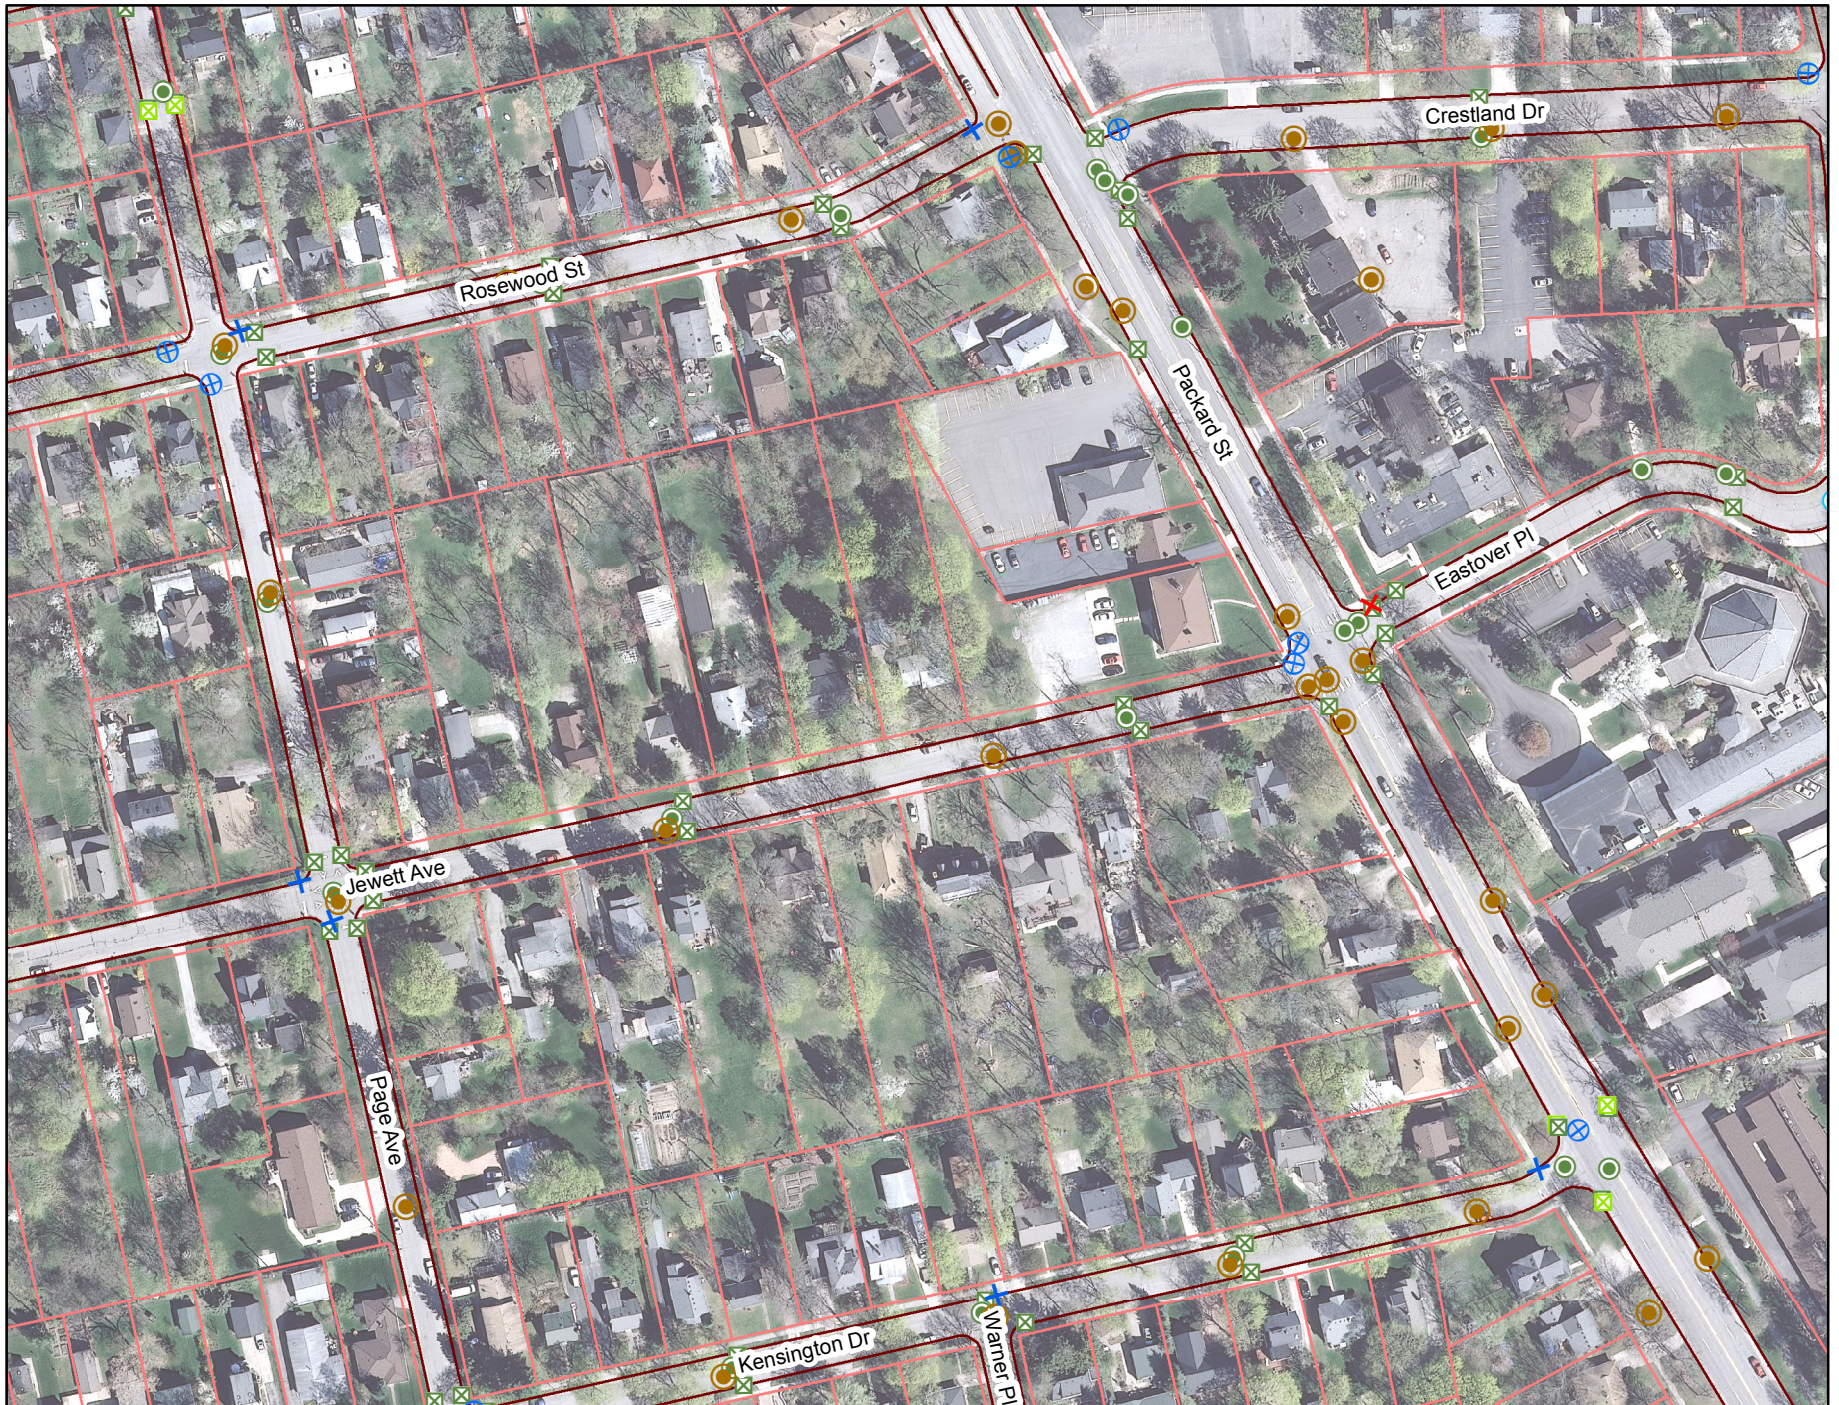

B-13 Linwood and Brierwood

B-14 Huron River Dr

B-16 Huron Pkwy

B-18 Ellsworth

B-23 Eisenhower

B-28 Jewett

B-30 Pine Valley

B-31 Tacoma Circle

Packard (State to Stadium)

Newport (Sunset to Miller)

Newport (Sunset to Miller)

Belmont, Londonderry, and Devonshire

Linwood (Doty to Wildwood)  
Brierwood (Arborview to Linwood)

Huron River Dr (City Limits to Bird Rd)

Ellsworth (State to Platt)

Eisenhower (Ann Arbor Saline to Boardwalk)

Eisenhower (Ann Arbor Saline to Boardwalk)

Eisenhower (Ann Arbor Saline to Boardwalk)

Eisenhower (Ann Arbor Saline to Boardwalk)

Eisenhower (Ann Arbor Saline to Boardwalk)

Jewett (S. Industrial to Packard)

Jewett (S. Industrial to Packard)

Pine Valley (Packard to Esch)

Tacoma Circle (King George to

Vintage Valley, Burgundy, Pepper

S. Revena (Huron to End)

Depot (Main to Carey)