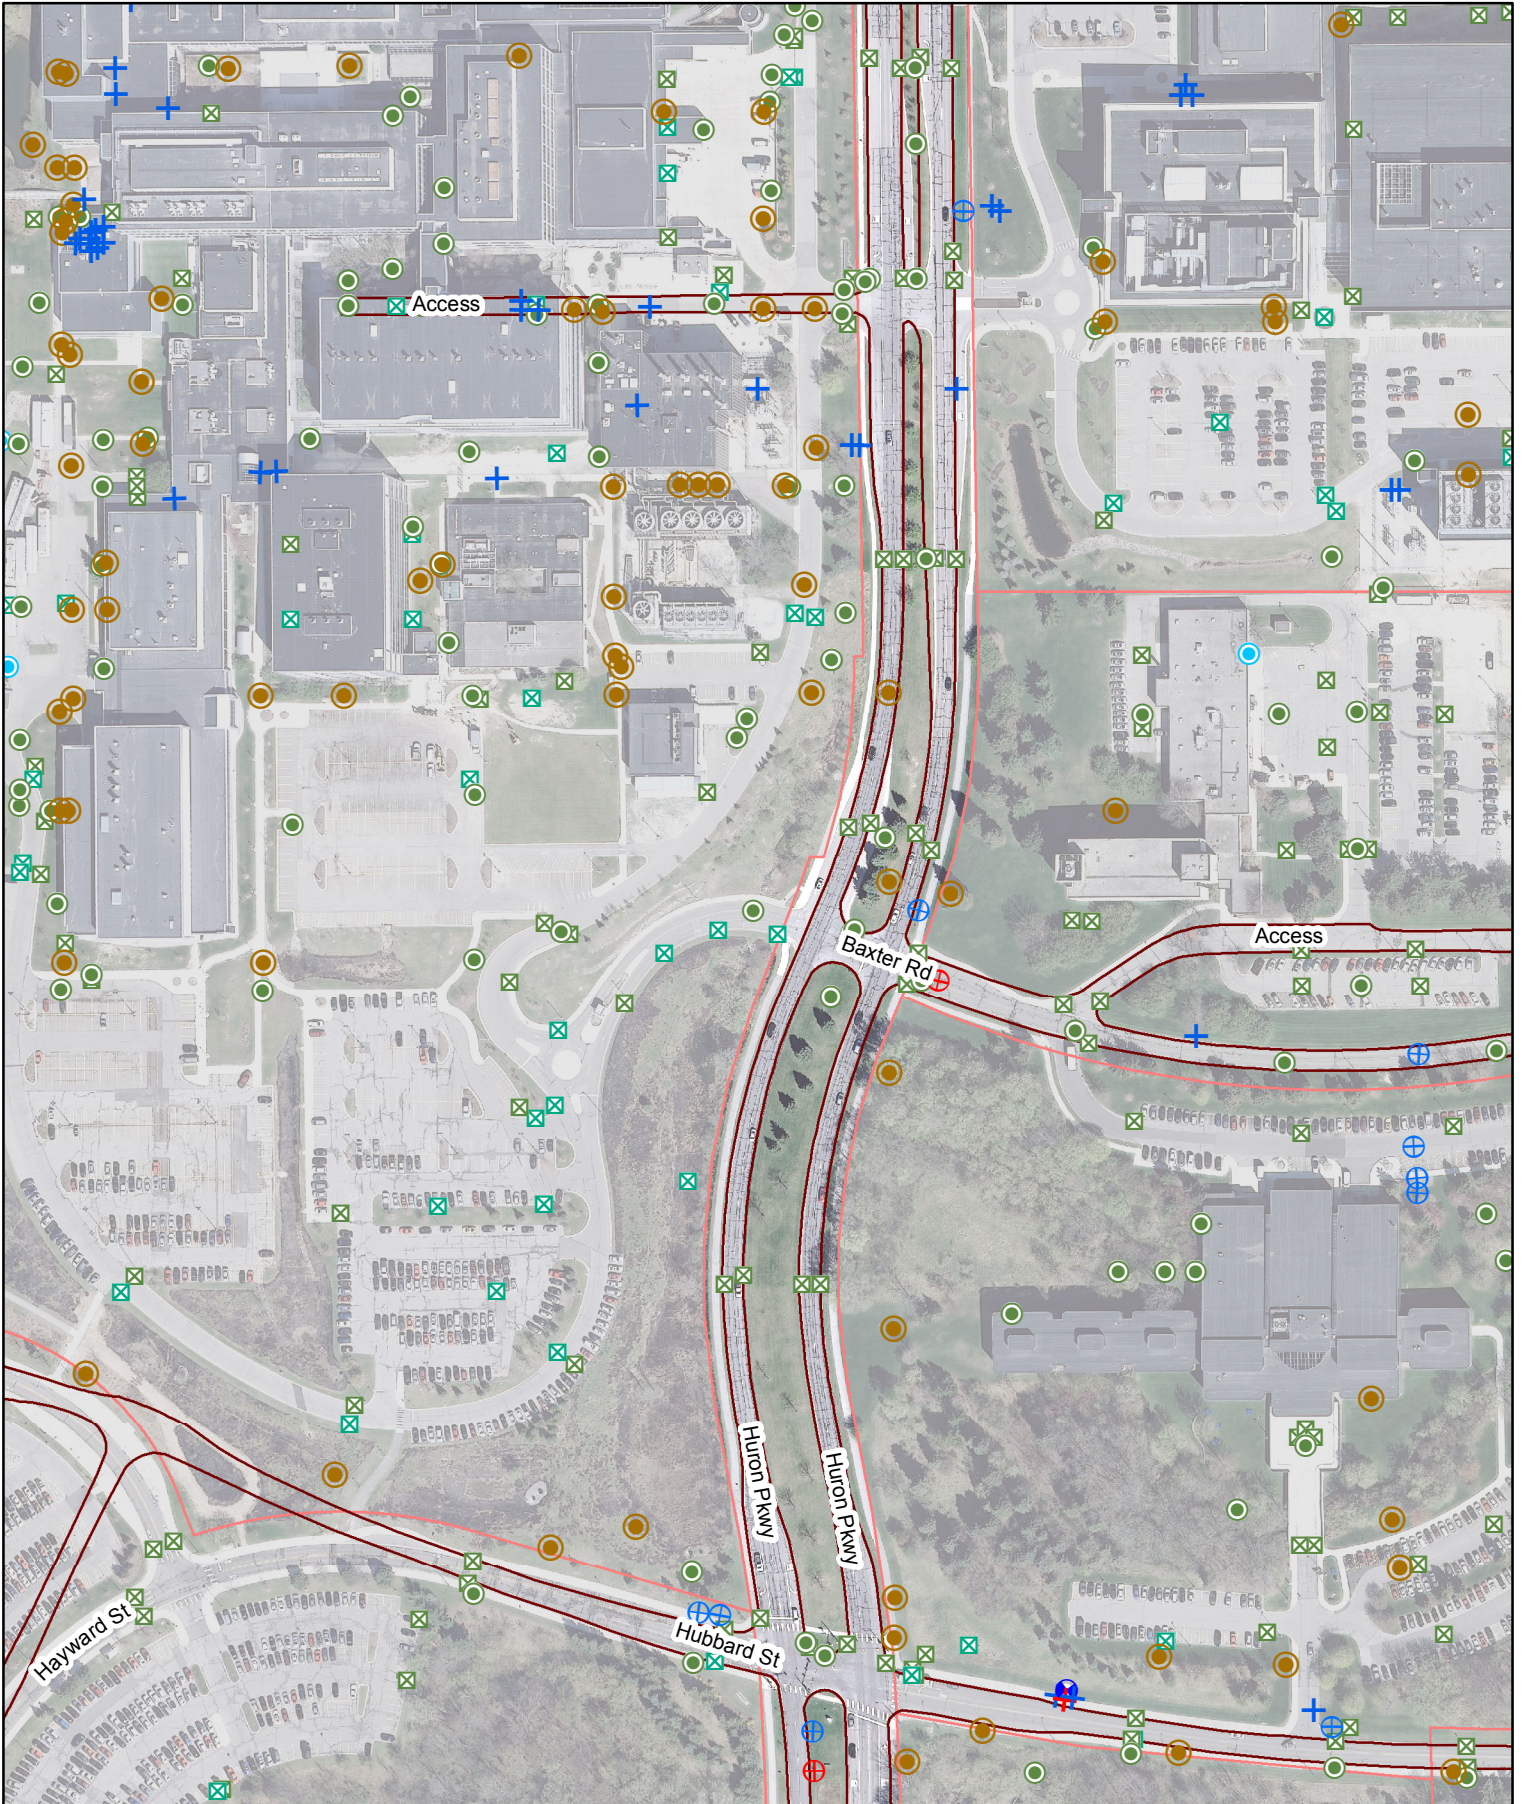

Huron Pkwy (Plymouth to Hubbard)

Huron Pkwy (Plymouth to Hubbard)