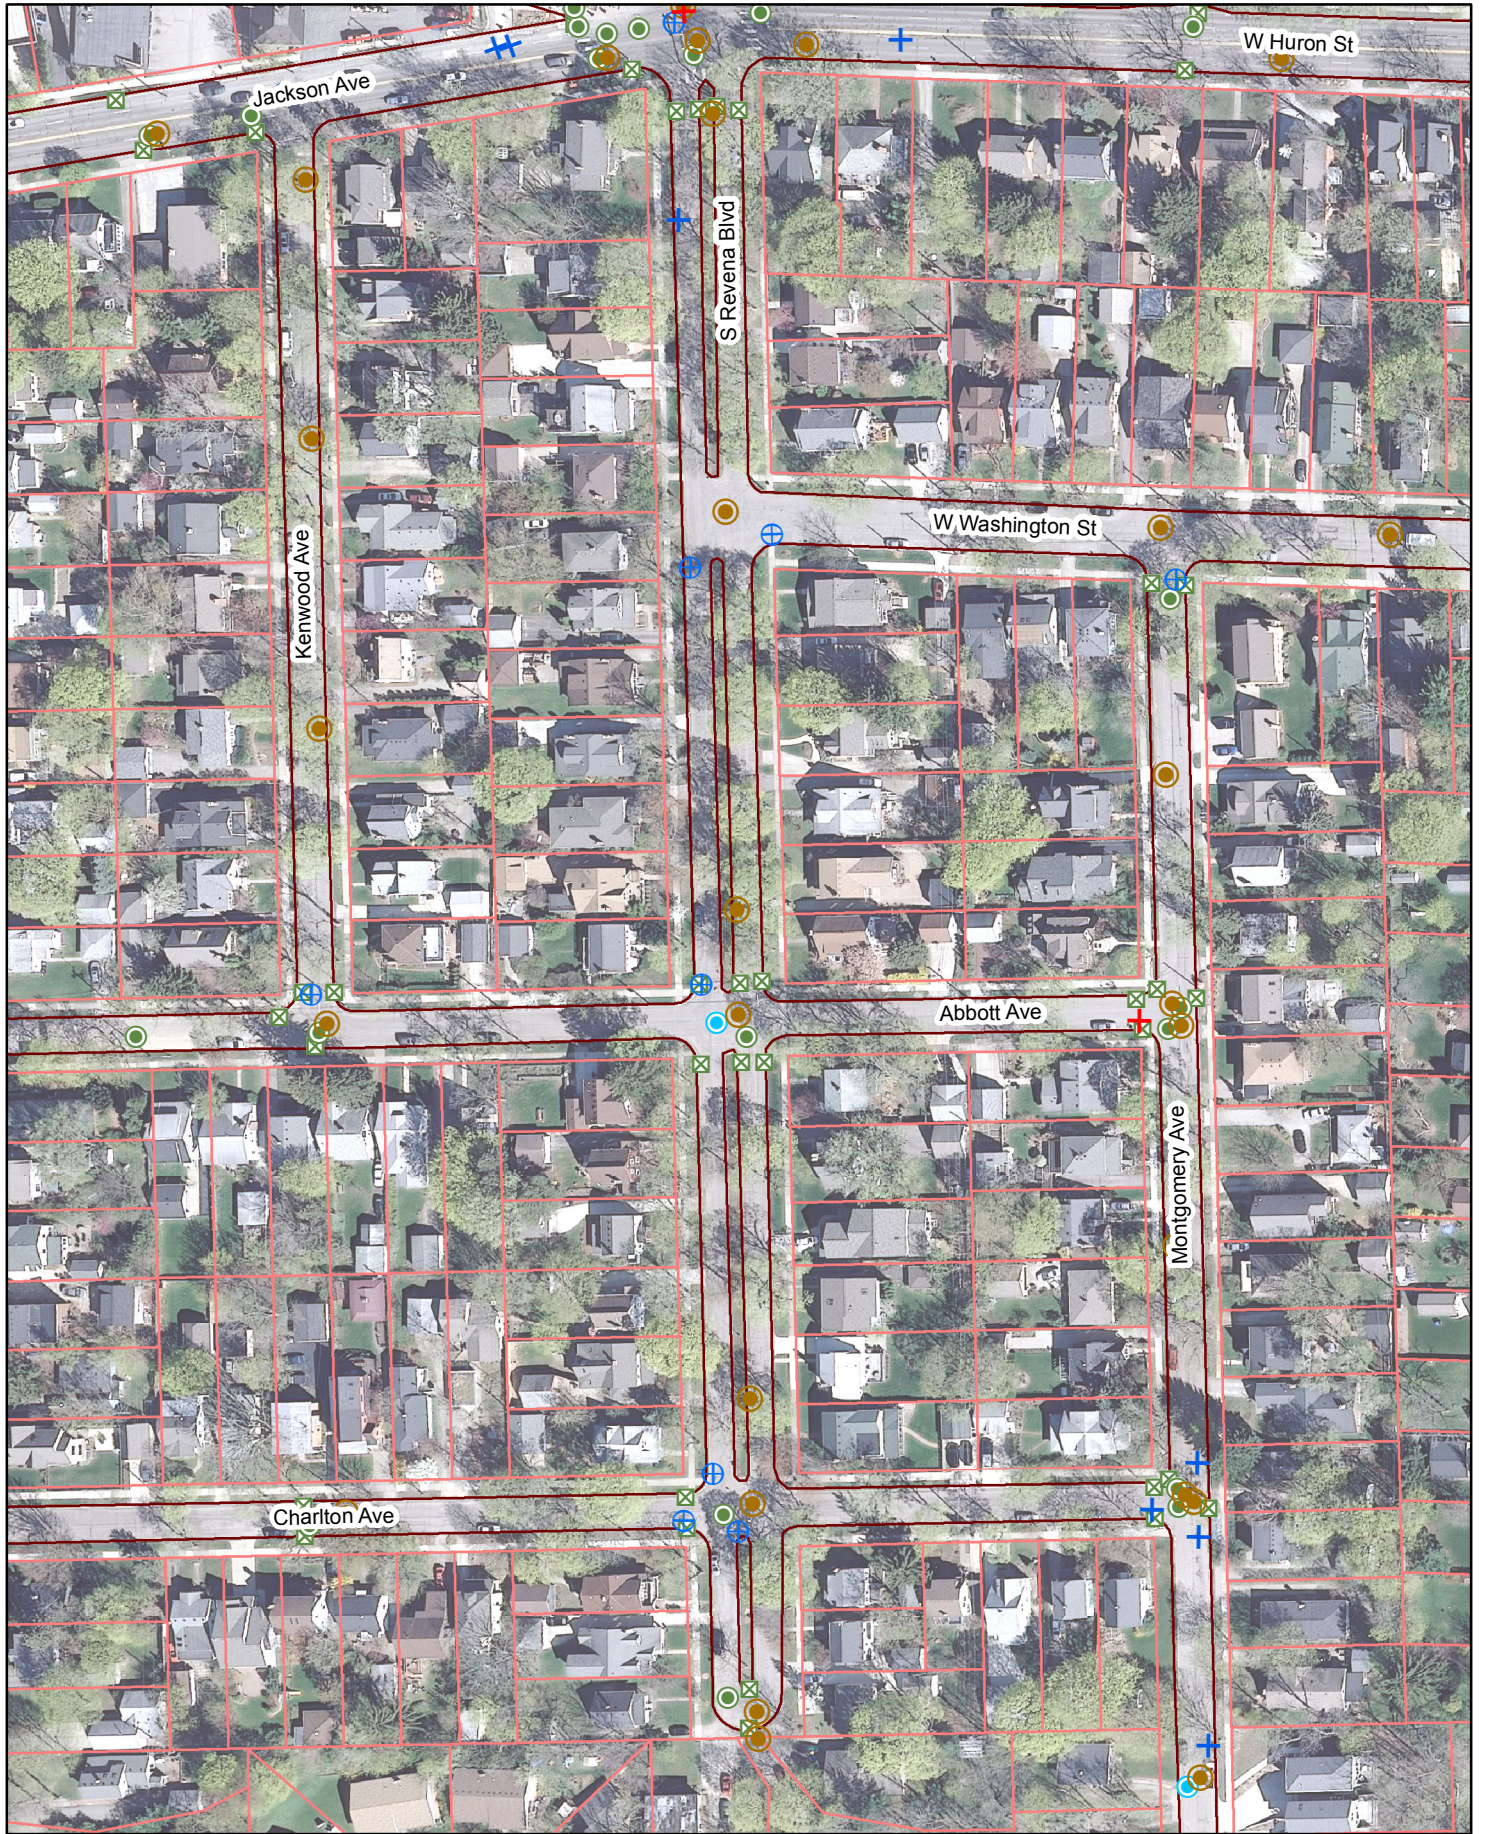

# APPENDIX B – STREET OVERVIEWS

This information is intended to provide a general overview of the street locations.

B-1 Dhu Varren

B-3 Thayer

B-5 State

B-7 Packard

B-10 Newport

B-12 Belmont, Londonderry, Devonshire

B-13 Linwood and Brierwood

B-14 Huron River Dr

B-16 Huron Pkwy

B-18 Ellsworth

B-23 Eisenhower

B-28 Jewett

B-30 Pine Valley

B-31 Tacoma Circle

Packard (State to Stadium)

Newport (Sunset to Miller)

Newport (Sunset to Miller)

Belmont, Londonderry, and Devonshire

Linwood (Doty to Wildwood)  
Brierwood (Arborview to Linwood)

Huron River Dr (City Limits to Bird Rd)

Jewett (S. Industrial to Packard)

Jewett (S. Industrial to Packard)

Pine Valley (Packard to Esch)

Tacoma Circle (King George to

Vintage Valley, Burgundy, Pepper

S. Revena (Huron to End)

Depot (Main to Carey)