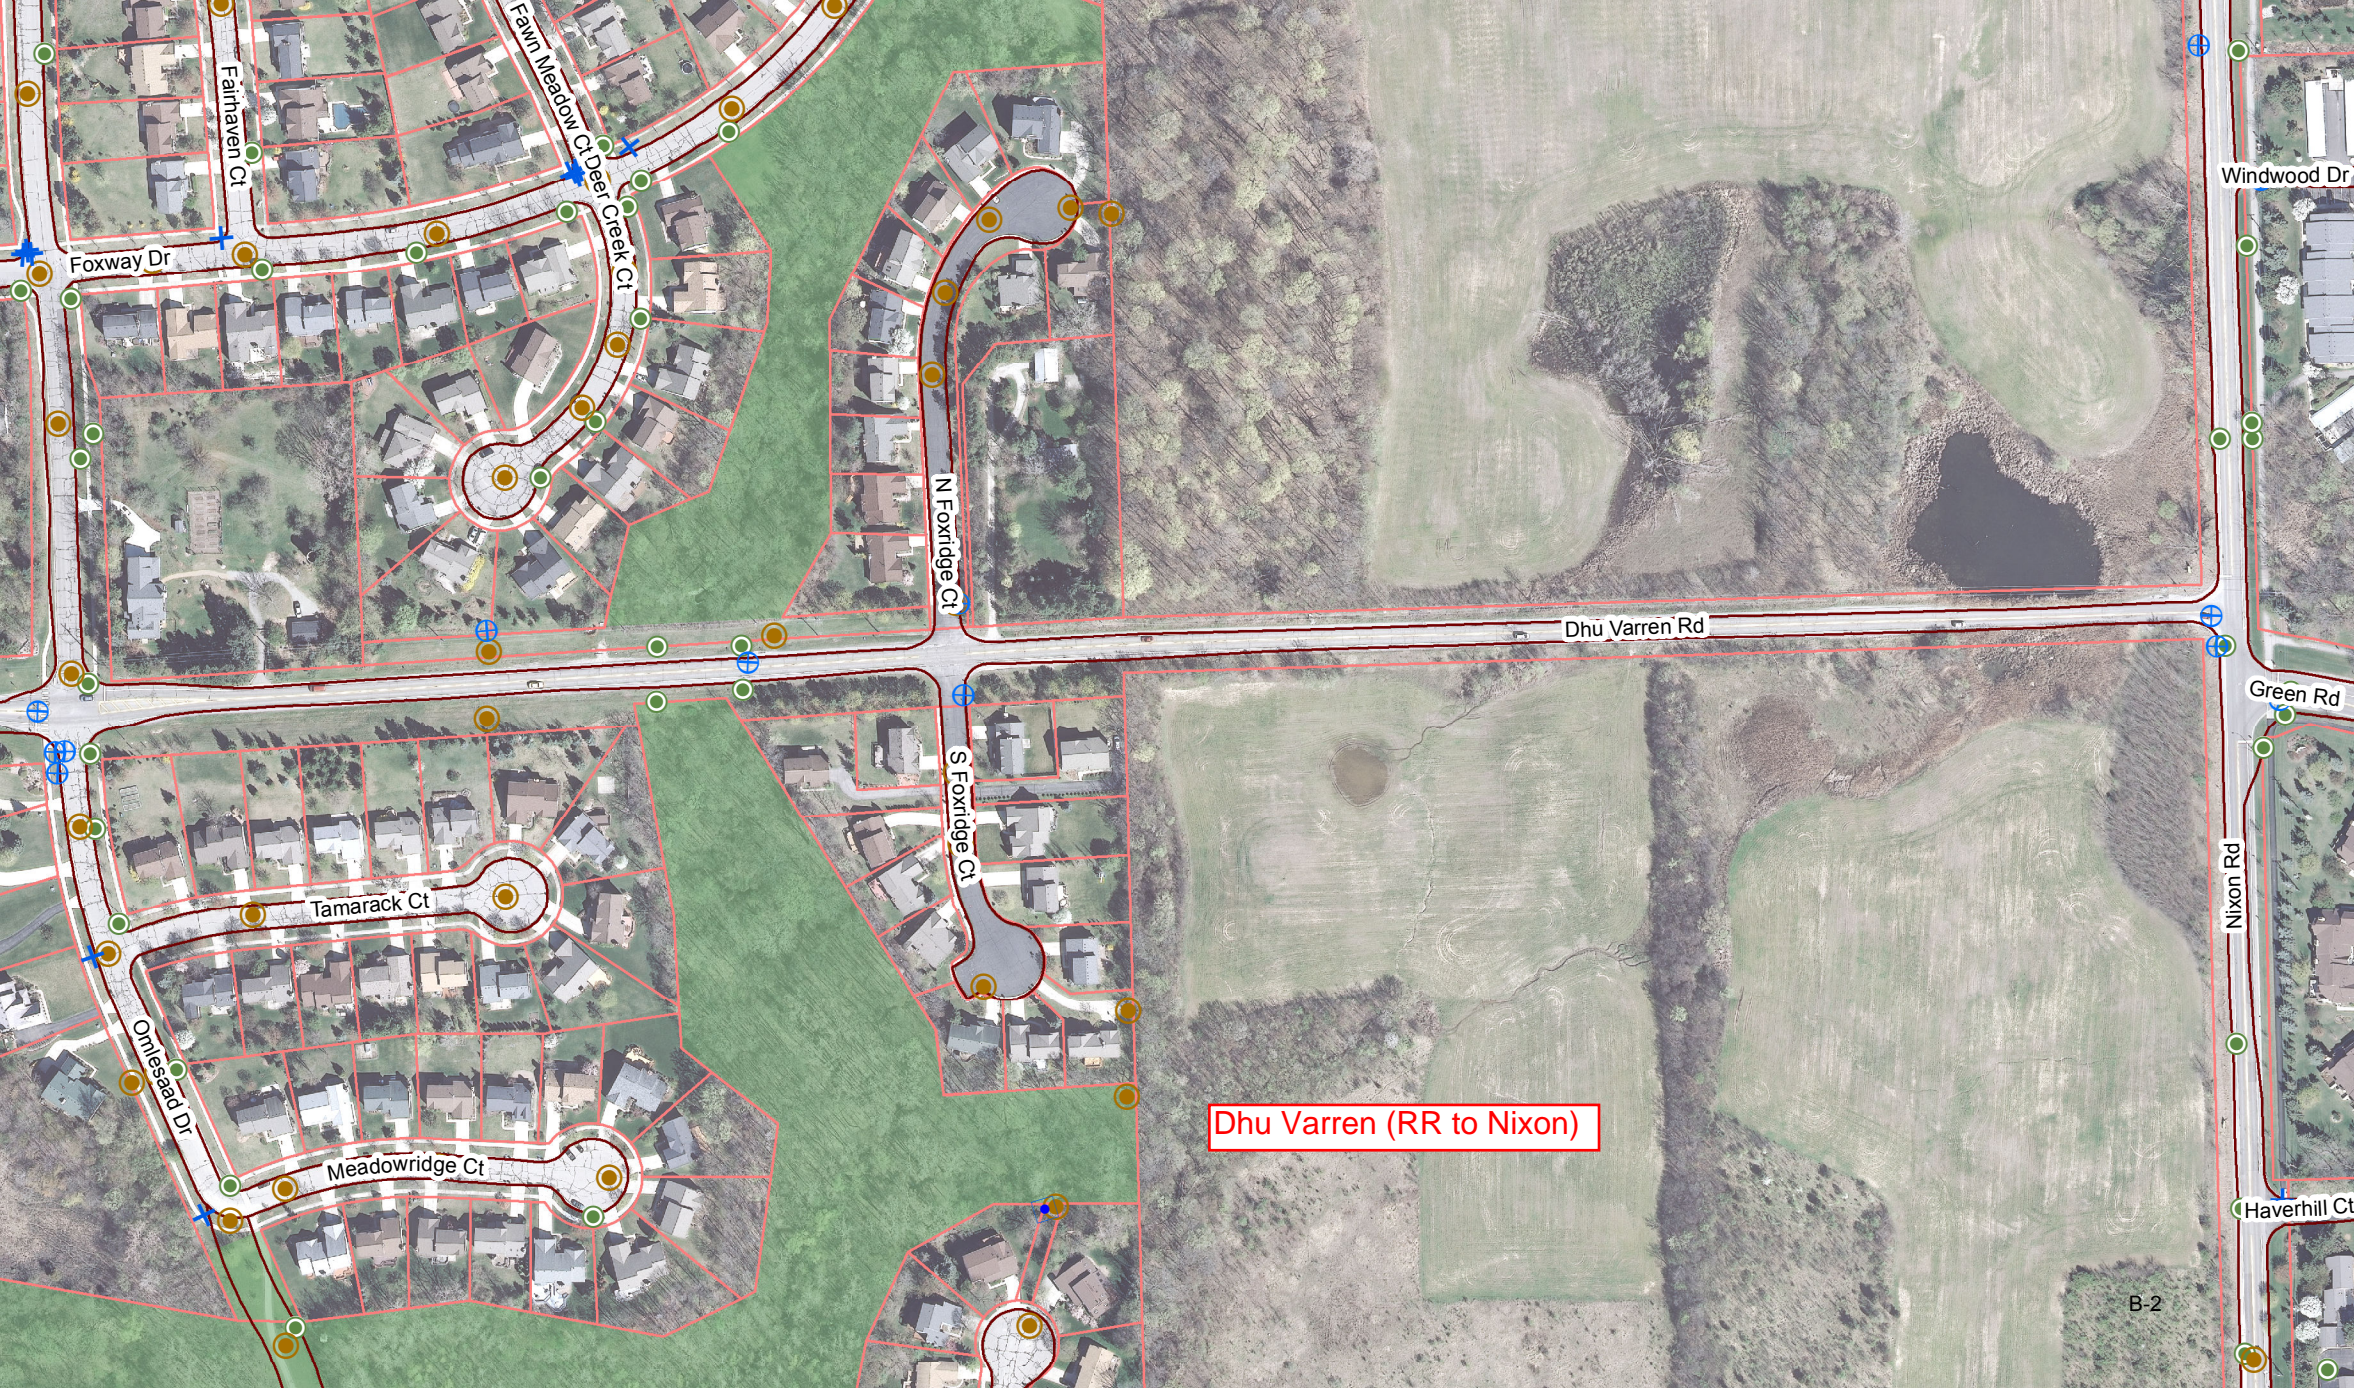

Dhu Varren (RR to Nixon)