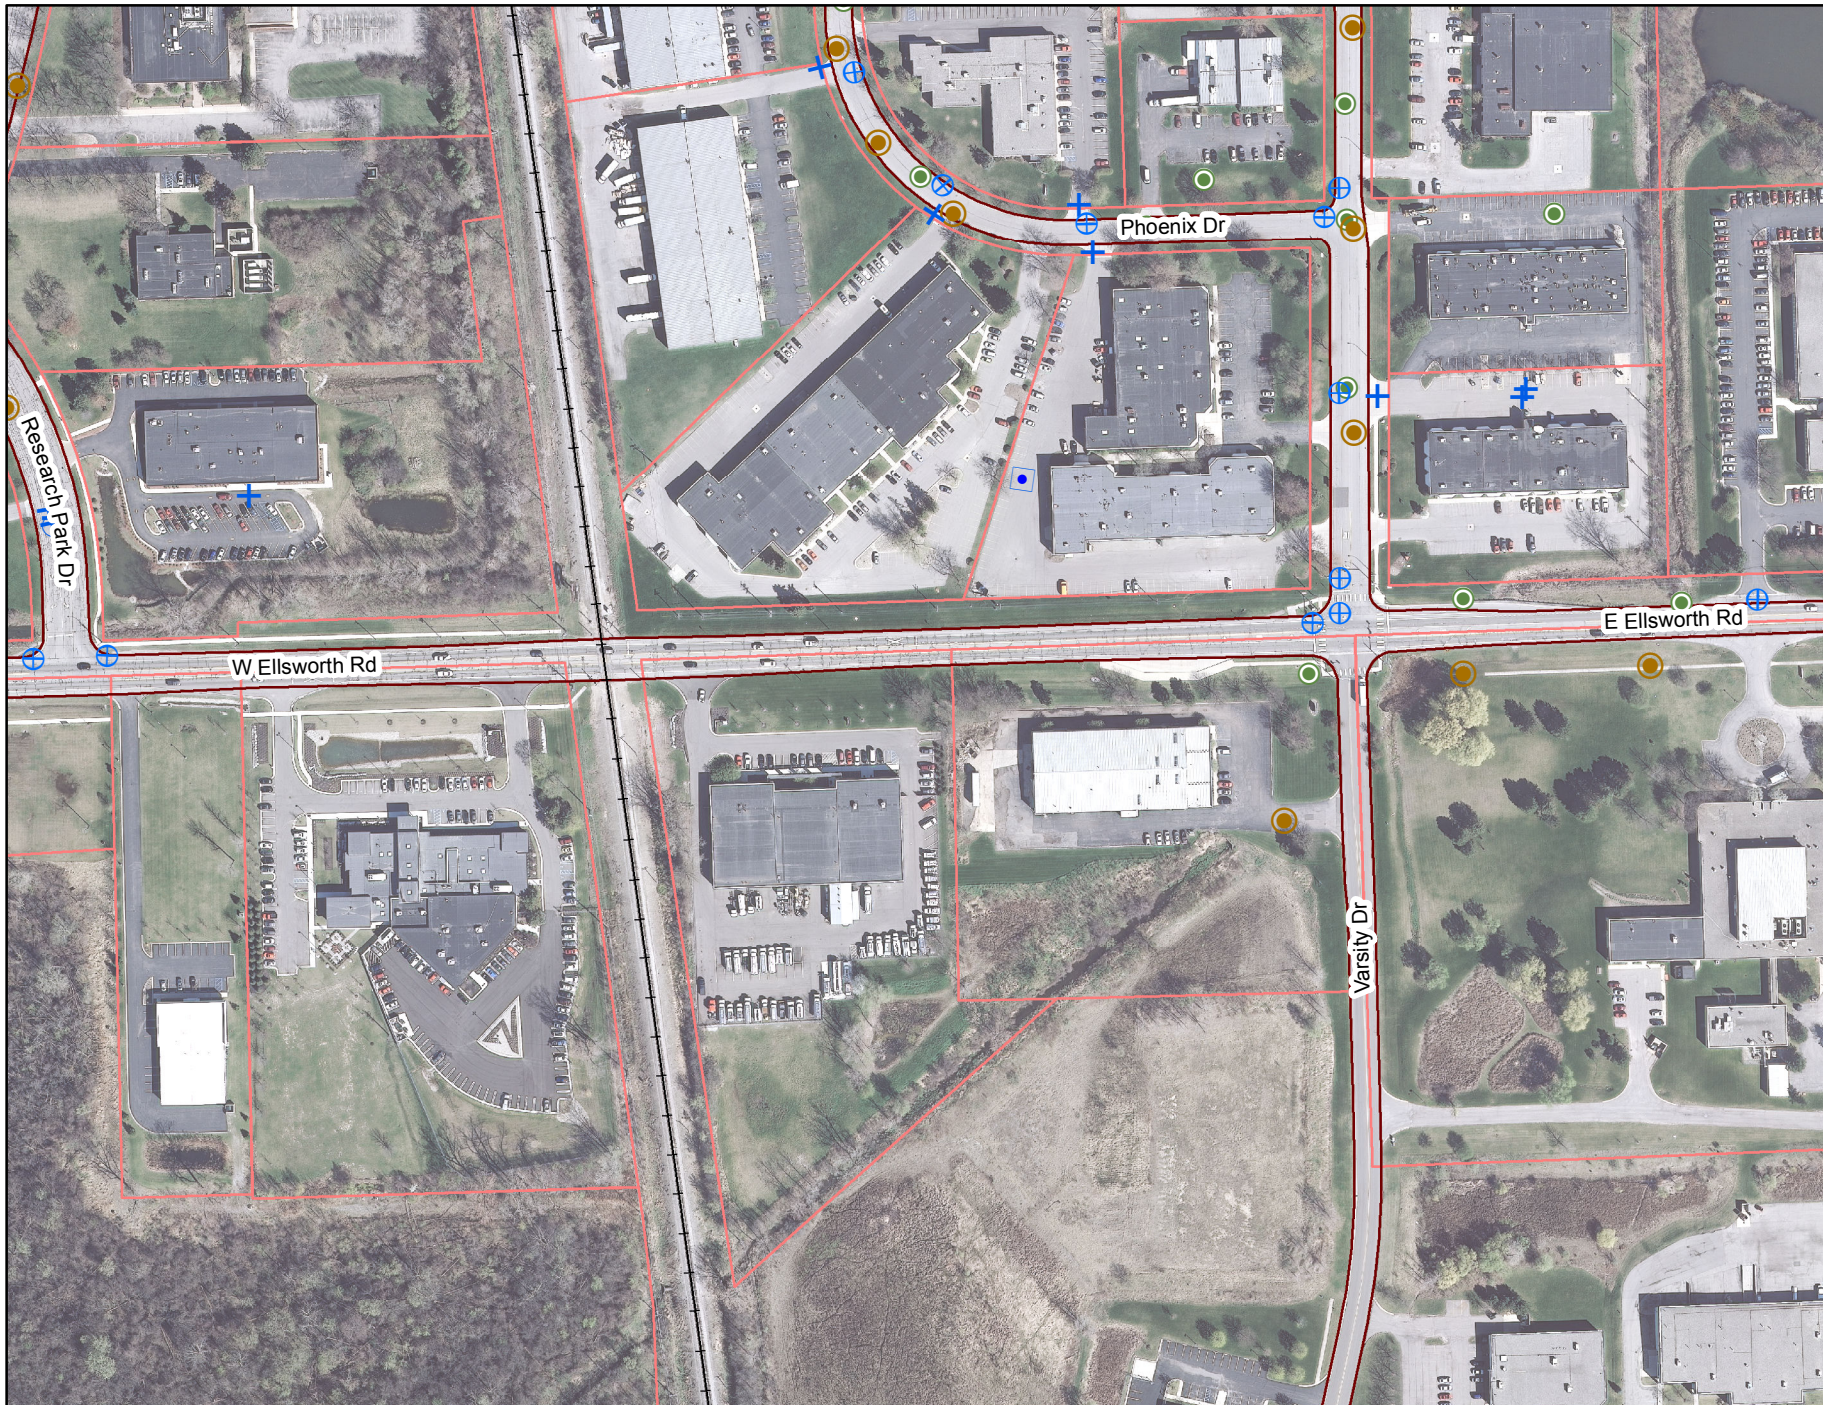

Ellsworth (State to Platt)

Ellsworth (State to Platt)