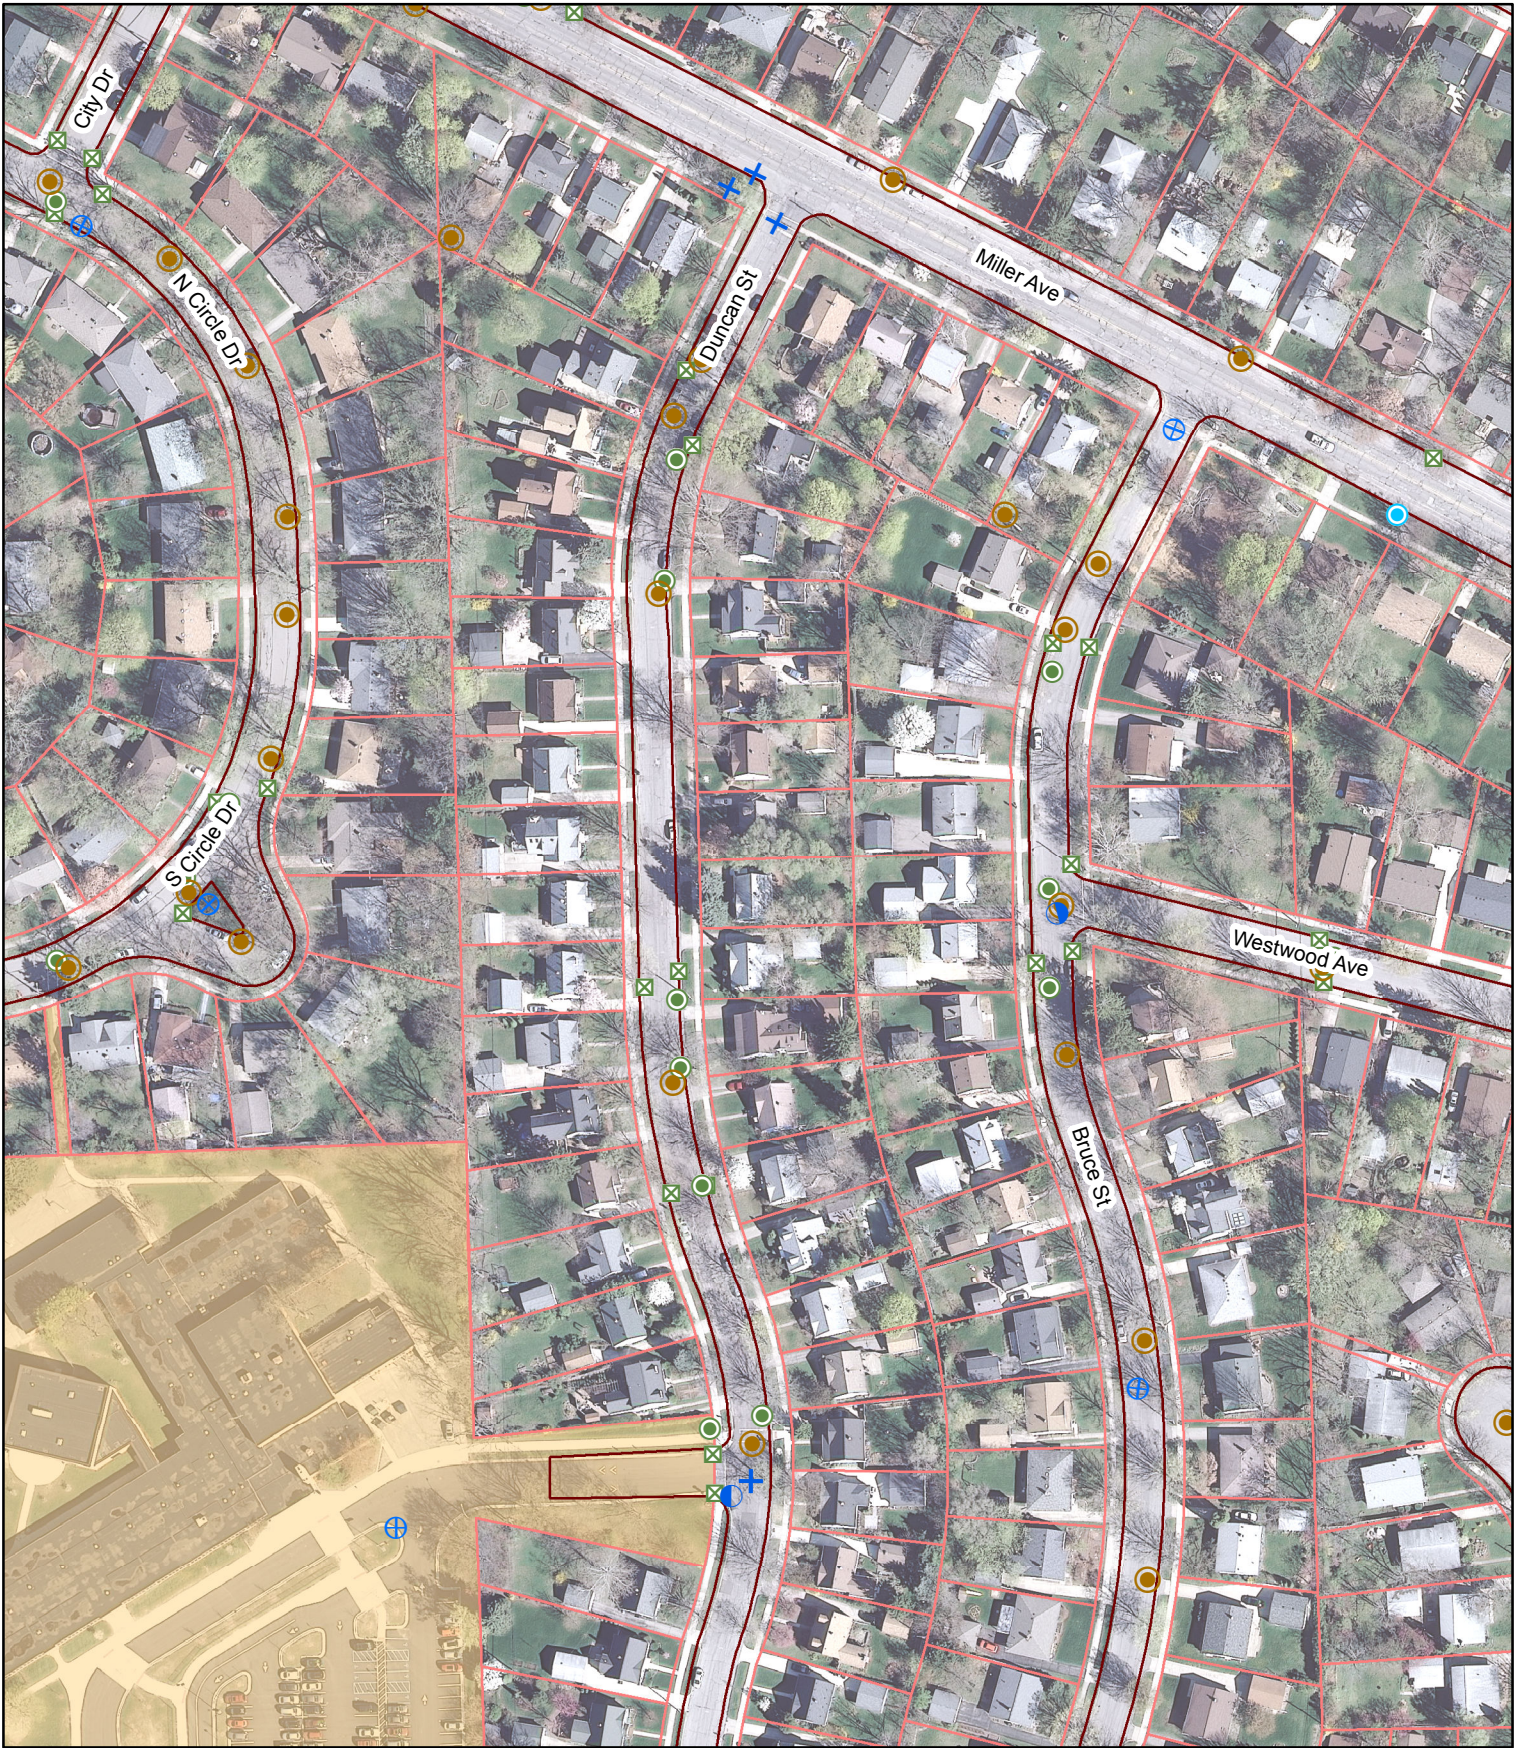

Lawrence (Division to State)

Duncan