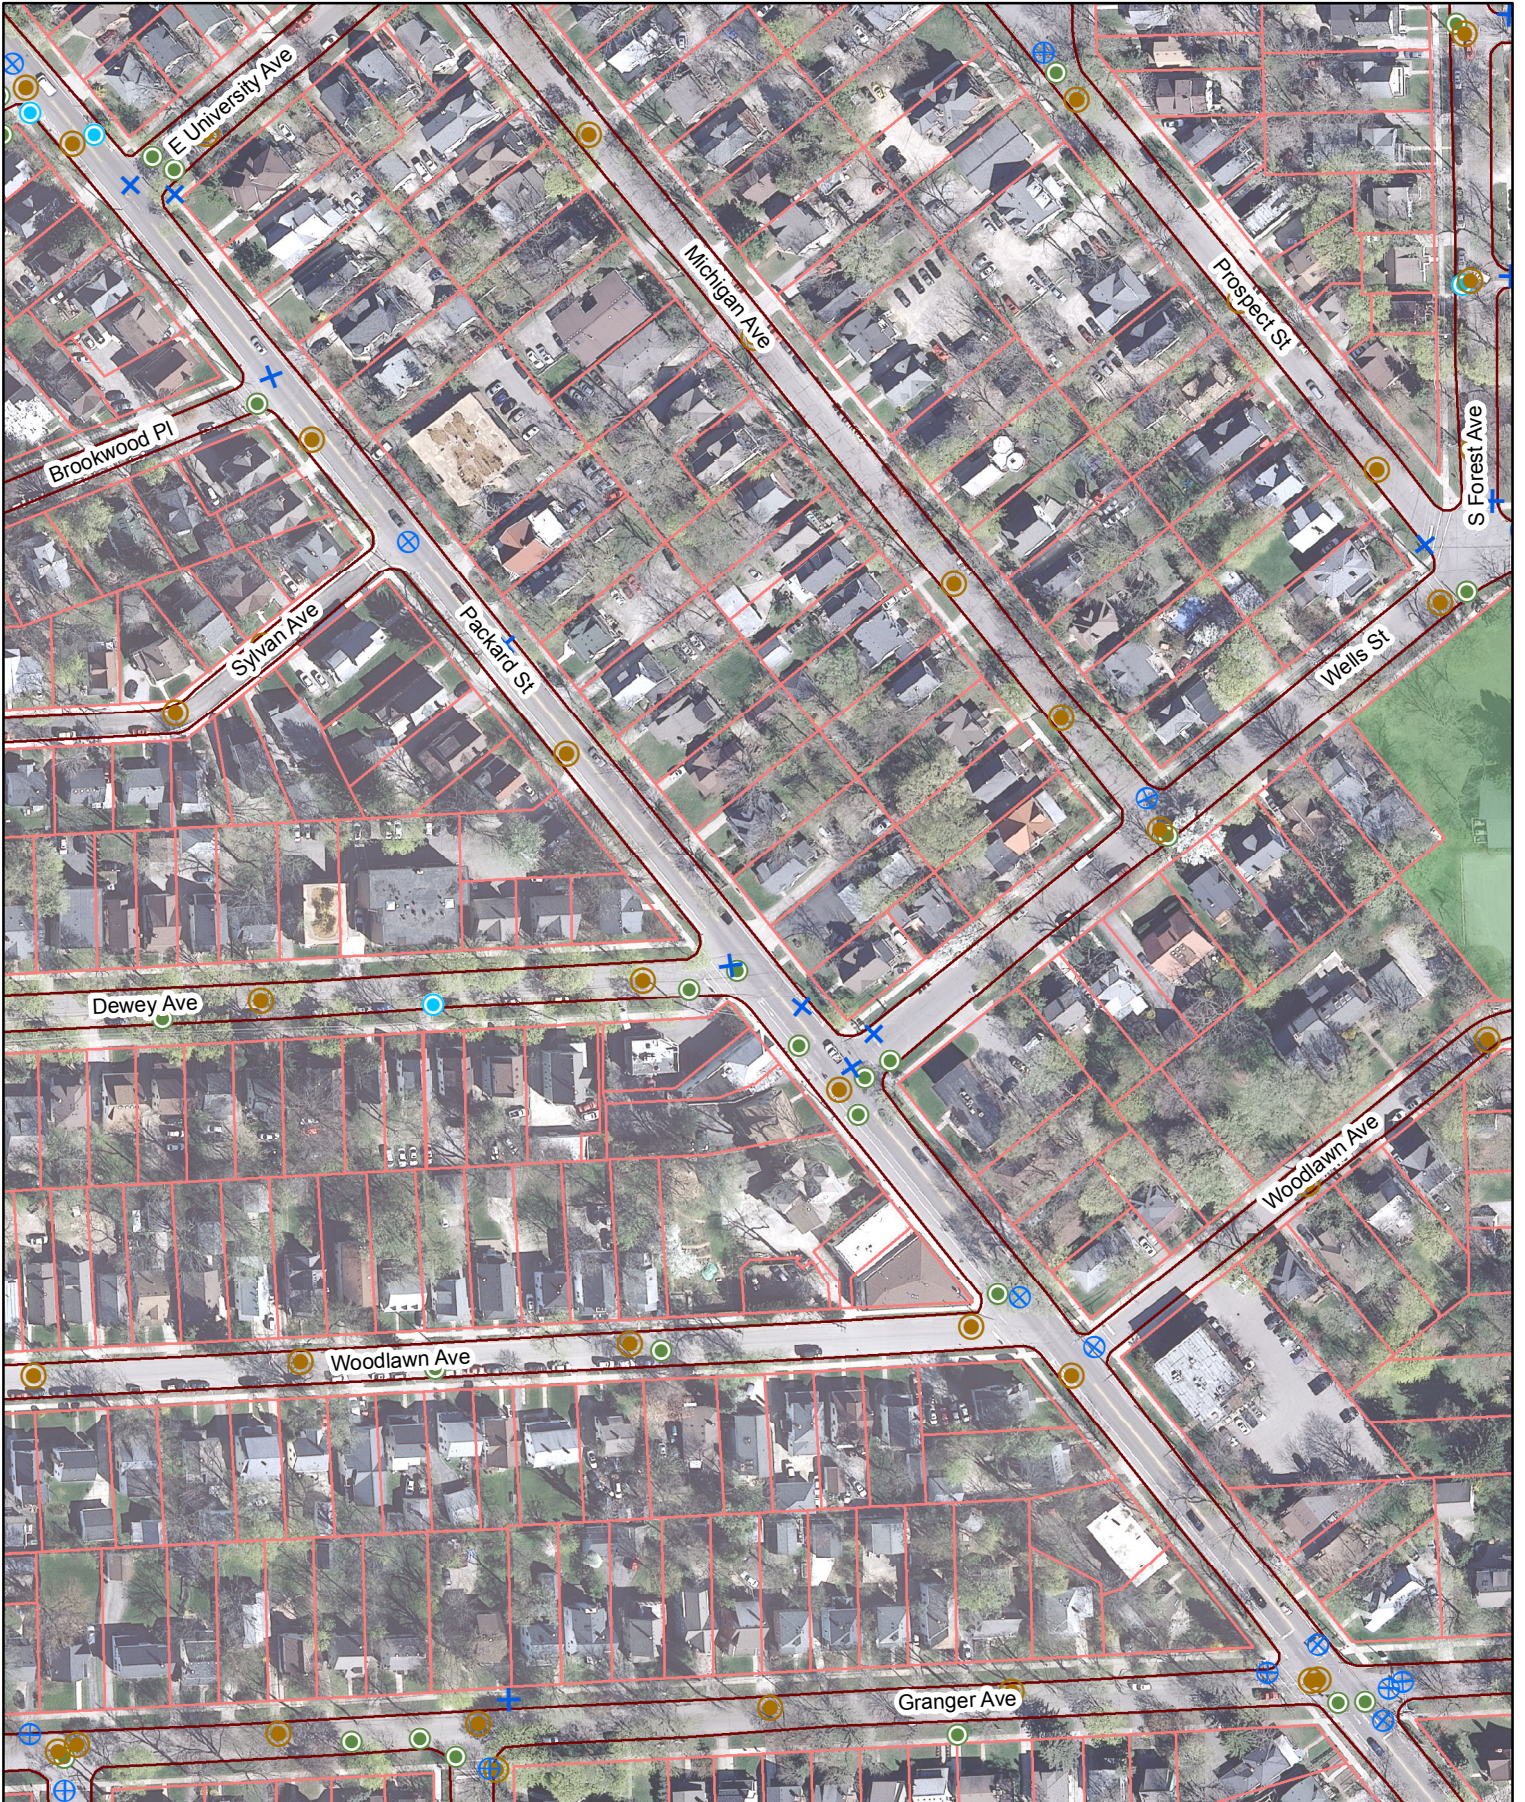

# APPENDIX B – STREET OVERVIEWS

This information is intended to provide a general overview of the street locations.

B-1 Dhu Varren

B-3 Thayer

B-5 State

B-7 Packard

B-10 Newport

B-12 Belmont, Londonderry, Devonshire

B-13 Linwood and Brierwood

B-14 Huron River Dr

B-16 Huron Pkwy

B-18 Ellsworth

B-23 Eisenhower

B-28 Jewett

B-30 Pine Valley

B-31 Tacoma Circle

B-32 Vintage Valley, Burgundy, Pepper Pike

B-33 S. Revena Blvd

B-34 Depot

B-35 Lawrence

B-36 Duncan

Note: Data contained on these pages was drawn from City records. No guarantee is made as to its accuracy or completeness.

Packard (State to Stadium)

Newport (Sunset to Miller)

Newport (Sunset to Miller)

Belmont, Londonderry, and Devonshire

Linwood (Doty to Wildwood)  
Brierwood (Arborview to Linwood)

Huron River Dr (City Limits to Bird Rd)