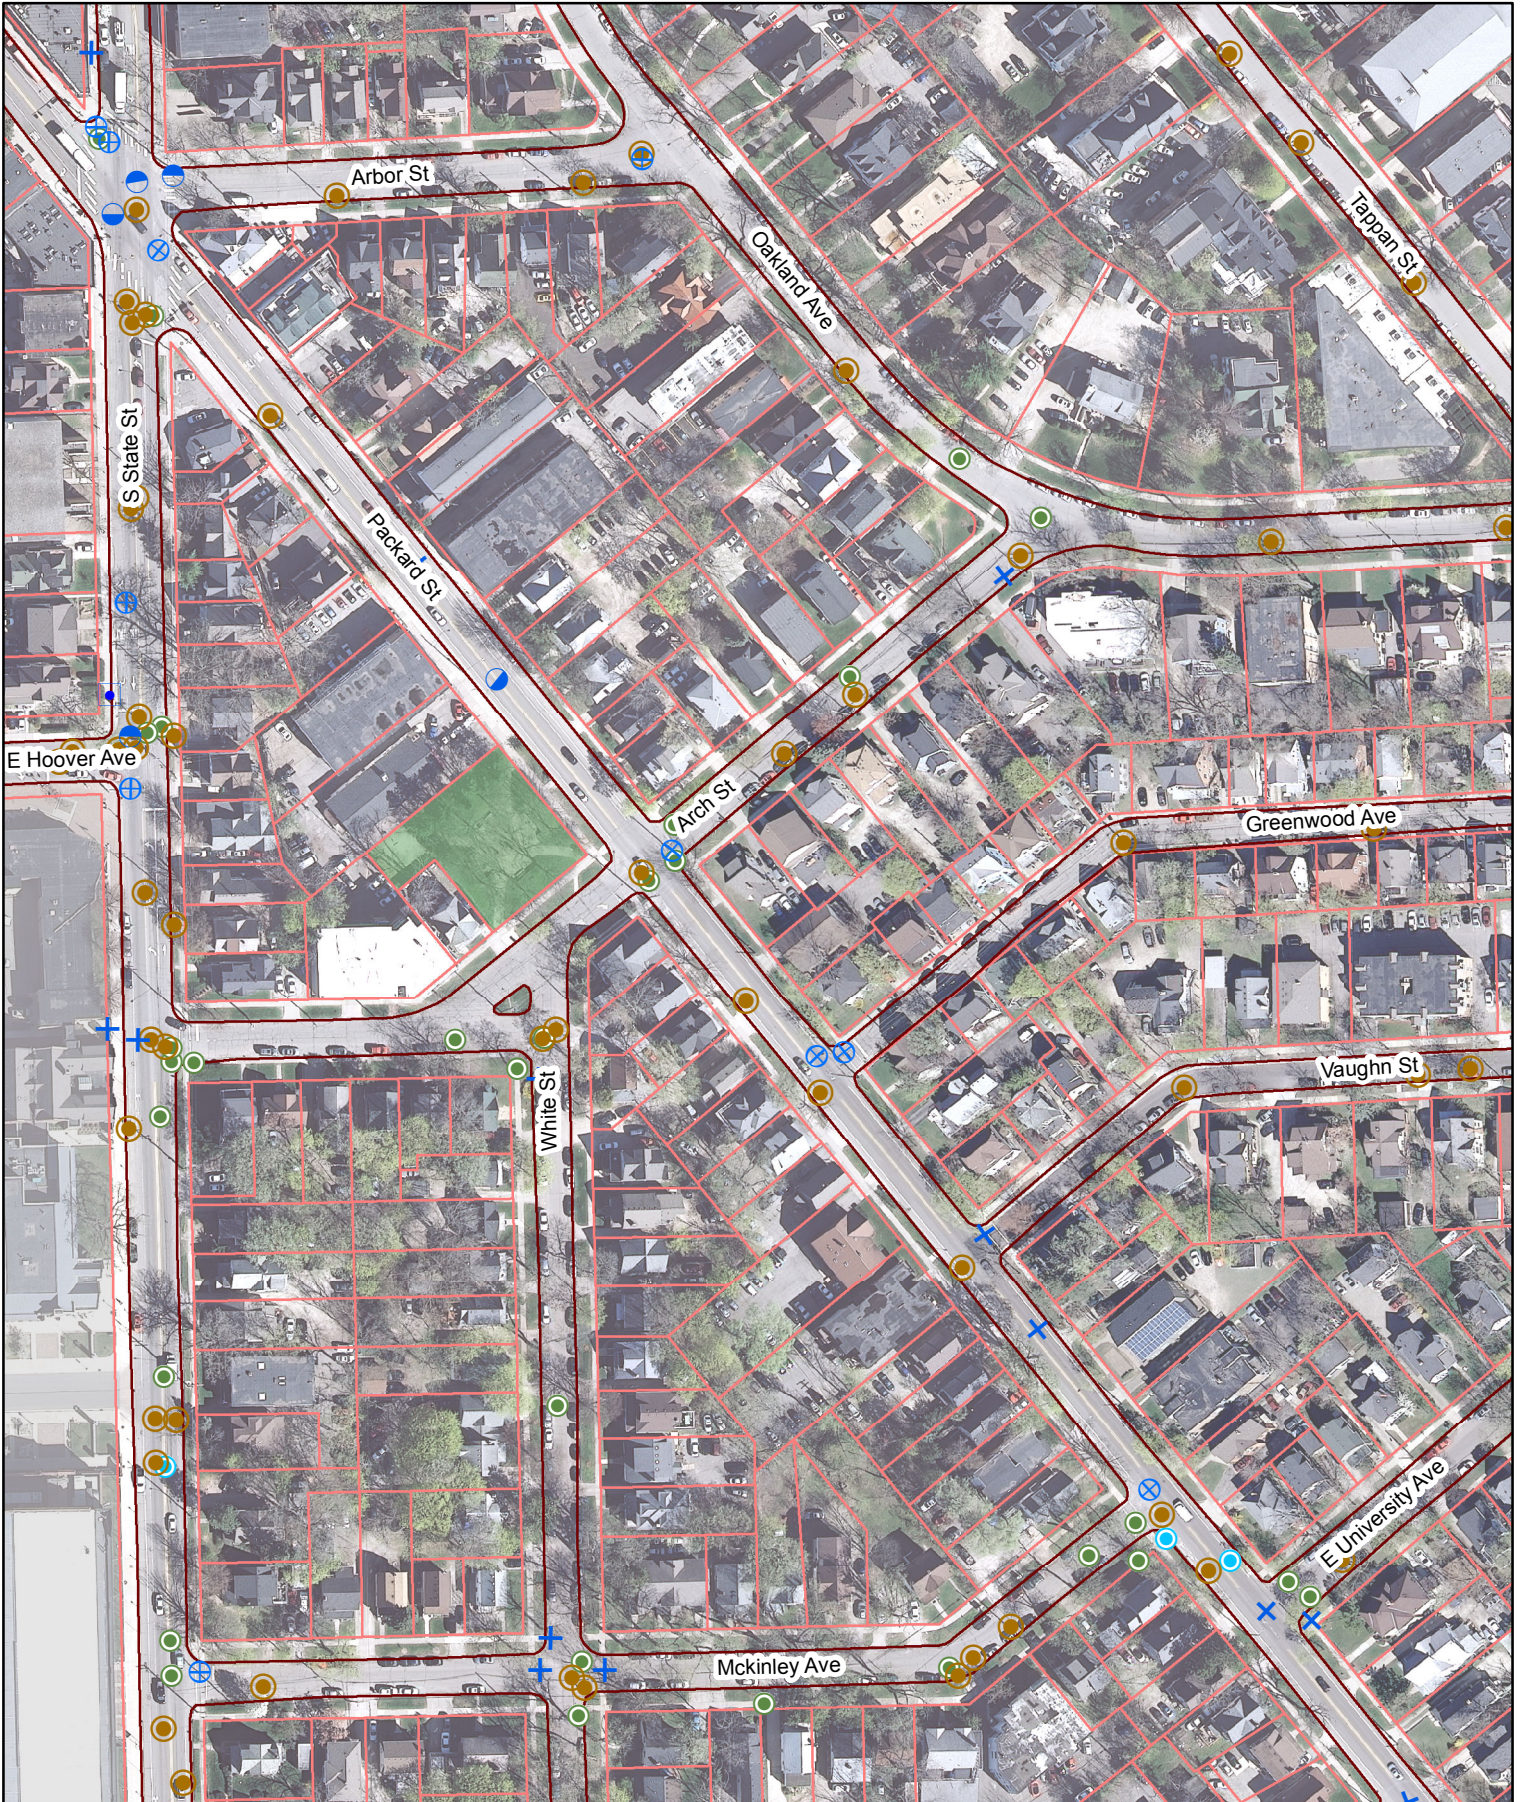

B-13 Linwood and Brierwood

B-14 Huron River Dr

B-16 Huron Pkwy

B-18 Ellsworth

B-23 Eisenhower

B-28 Jewett

B-30 Pine Valley

B-31 Tacoma Circle

B-32 Vintage Valley, Burgundy, Pepper Pike

B-33 S. Revena Blvd

B-34 Depot

B-35 Lawrence

B-36 Duncan

Note: Data contained on these pages was drawn from City records. No guarantee is made as to its accuracy or completeness.

Dhu Varren (RR to Nixon)

Dhu Varren (RR to Nixon)

Thayer (Kingsley to Huron)

Thayer (Kingsley to Huron)

State (Eisenhower to I-94)

State (Eisenhower to I-94)

Packard (State to Stadium)

Packard (State to Stadium)

Packard (State to Stadium)

Newport (Sunset to Miller)

Newport (Sunset to Miller)

Belmont, Londonderry, and Devonshire

Linwood (Doty to Wildwood)  
Brierwood (Arborview to Linwood)

Huron River Dr (City Limits to Bird Rd)