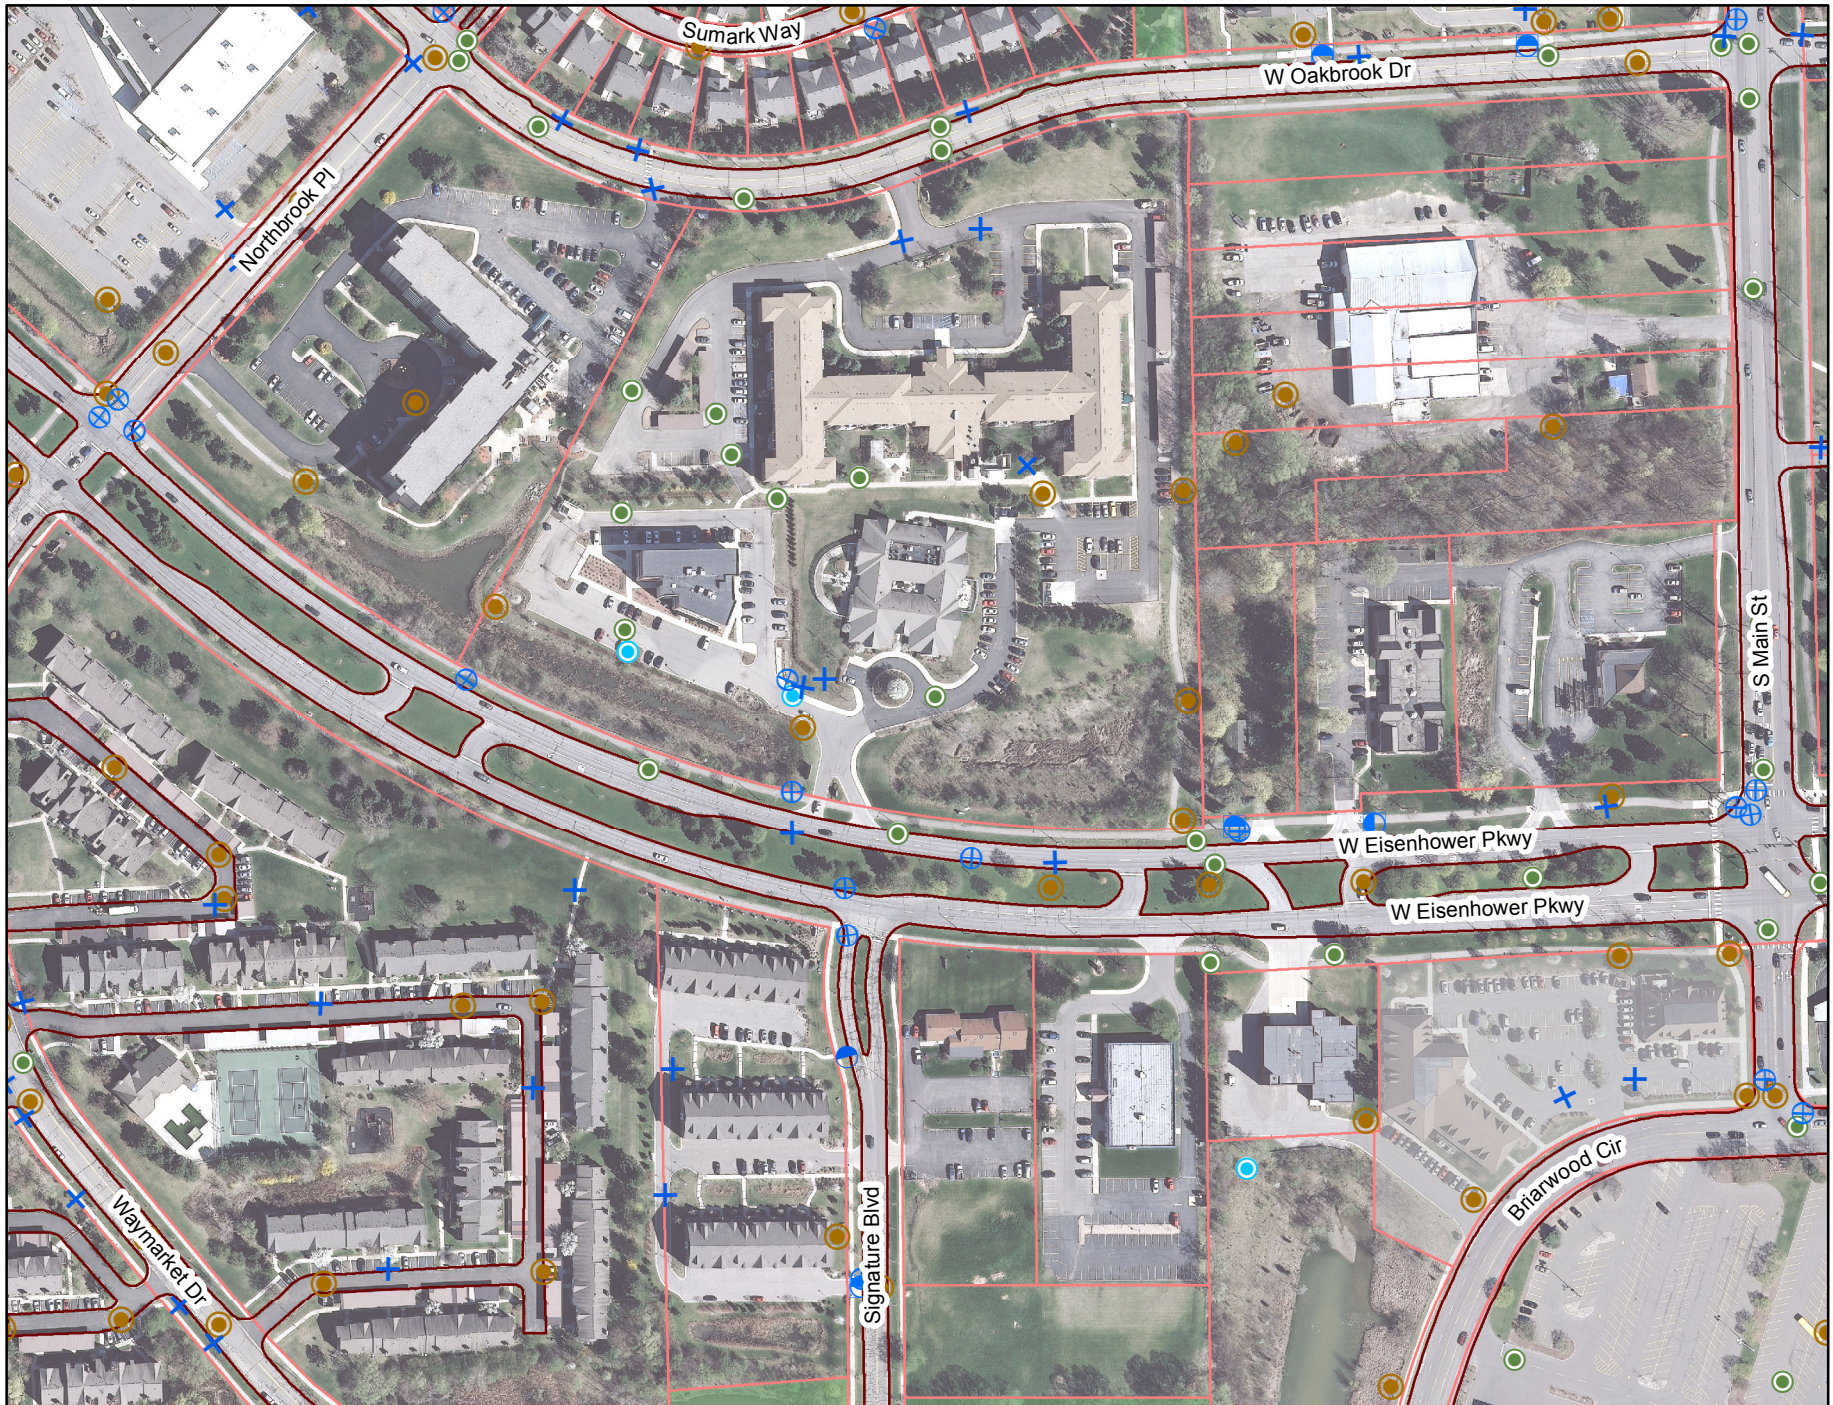

Packard (State to Stadium)

Newport (Sunset to Miller)

Newport (Sunset to Miller)

Belmont, Londonderry, and Devonshire

Linwood (Doty to Wildwood)  
Brierwood (Arborview to Linwood)

Huron River Dr (City Limits to Bird Rd)

Huron River Dr (City Limits to Bird Rd)

Huron Pkwy (Plymouth to Hubbard)

Huron Pkwy (Plymouth to Hubbard)

Ellsworth (State to Platt)

Ellsworth (State to Platt)

Ellsworth (State to Platt)

Ellsworth (State to Platt)

Ellsworth (State to Platt)

Eisenhower (Ann Arbor Saline to Boardwalk)

Eisenhower (Ann Arbor Saline to Boardwalk)

Eisenhower (Ann Arbor Saline to Boardwalk)

Eisenhower (Ann Arbor Saline to Boardwalk)

Eisenhower (Ann Arbor Saline to Boardwalk)

Jewett (S. Industrial to Packard)

Jewett (S. Industrial to Packard)

Pine Valley (Packard to Esch)

Tacoma Circle (King George to

Vintage Valley, Burgundy, Pepper

S. Revena (Huron to End)

Depot (Main to Carey)