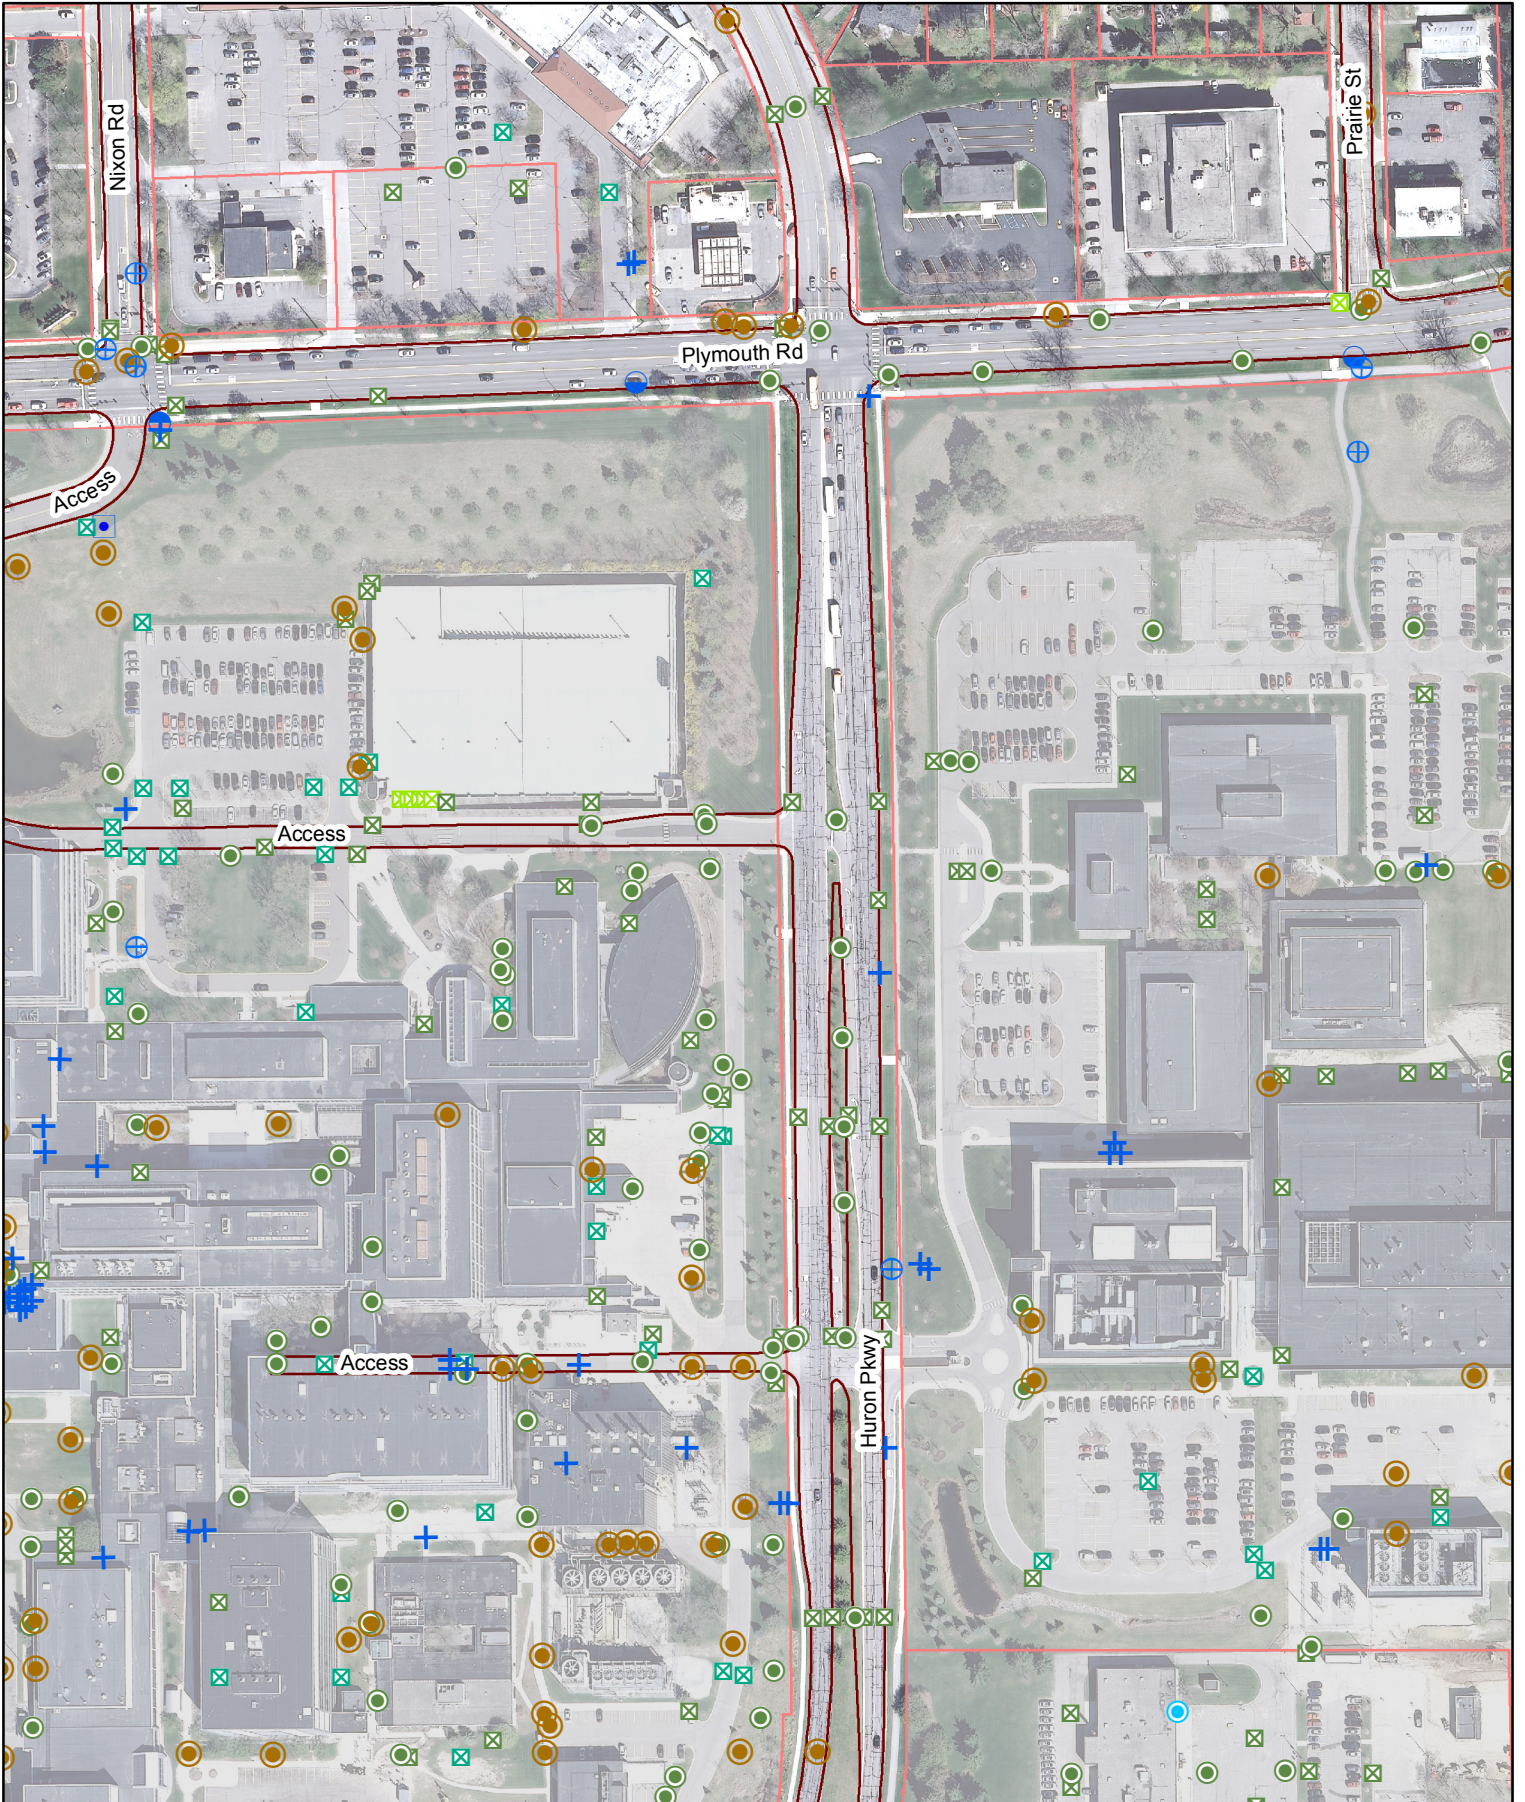

Huron River Dr (City Limits to Bird Rd)

Huron Pkwy (Plymouth to Hubbard)